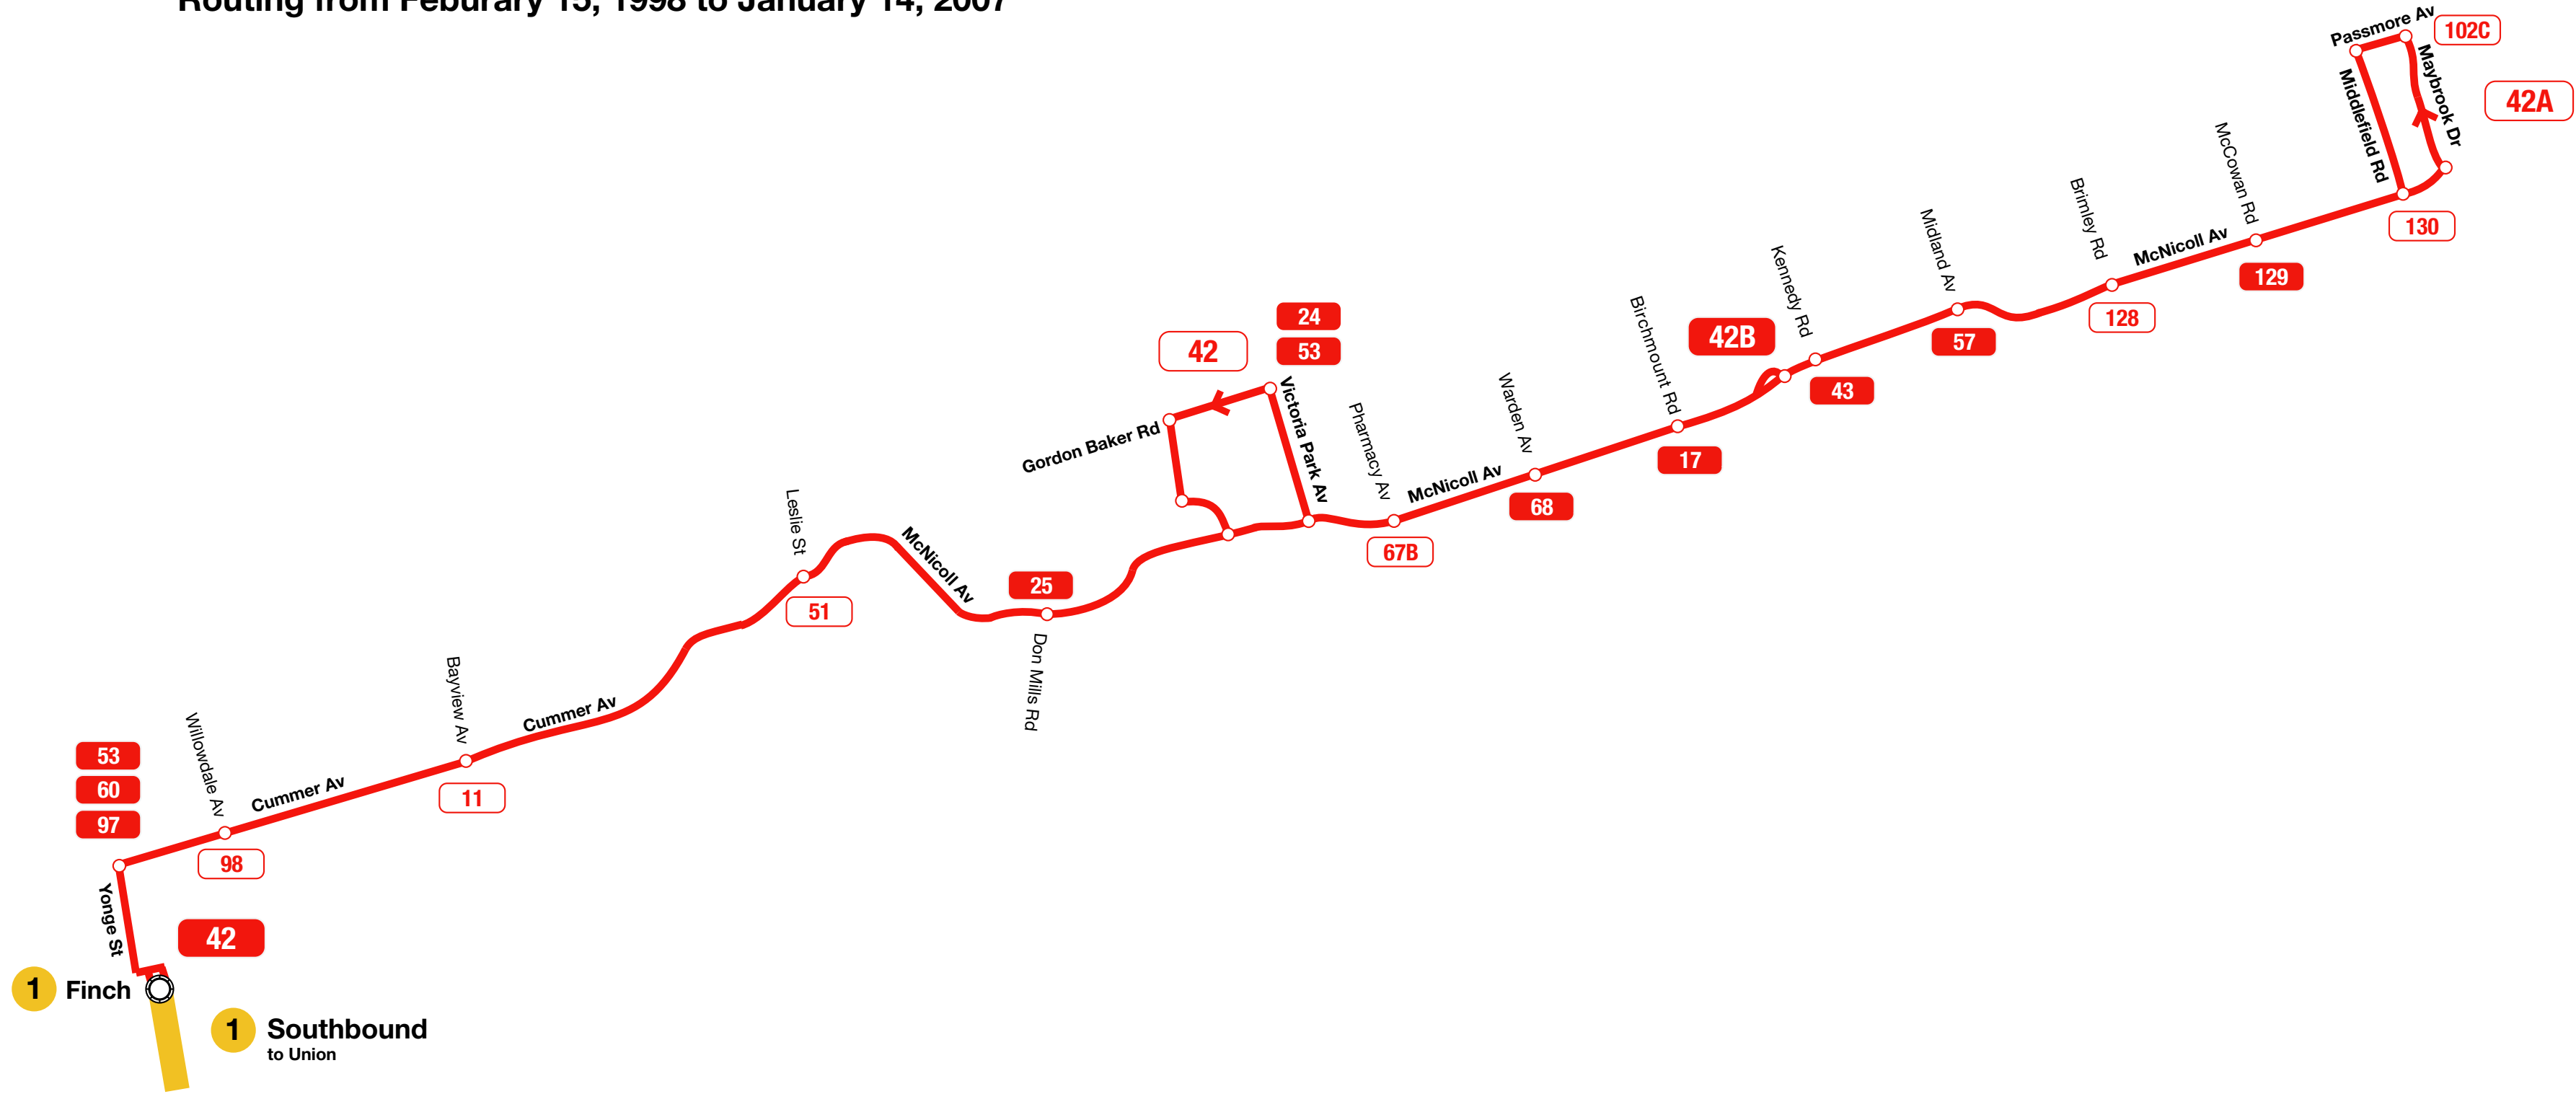

42

CUMMER

Routing from March 30, 1974 to November 22, 1980

42

CUMMER

Routing from November 22, 1980 to February 8, 1982

42

CUMMER

Routing from February 8, 1982 to January 21, 1991

42

CUMMER

Routing from January 21, 1991 to July 21, 1991

42

CUMMER

Routing from July 21, 1991 to February 15, 1998

42

CUMMER

Routing from February 15, 1998 to January 14, 2007

42

CUMMER

Routing from January 14, 2007 to January 3, 2016

42

CUMMER

Routing from January 3, 2016 to June 18, 2017

42

CUMMER

Routing since June 18, 2017