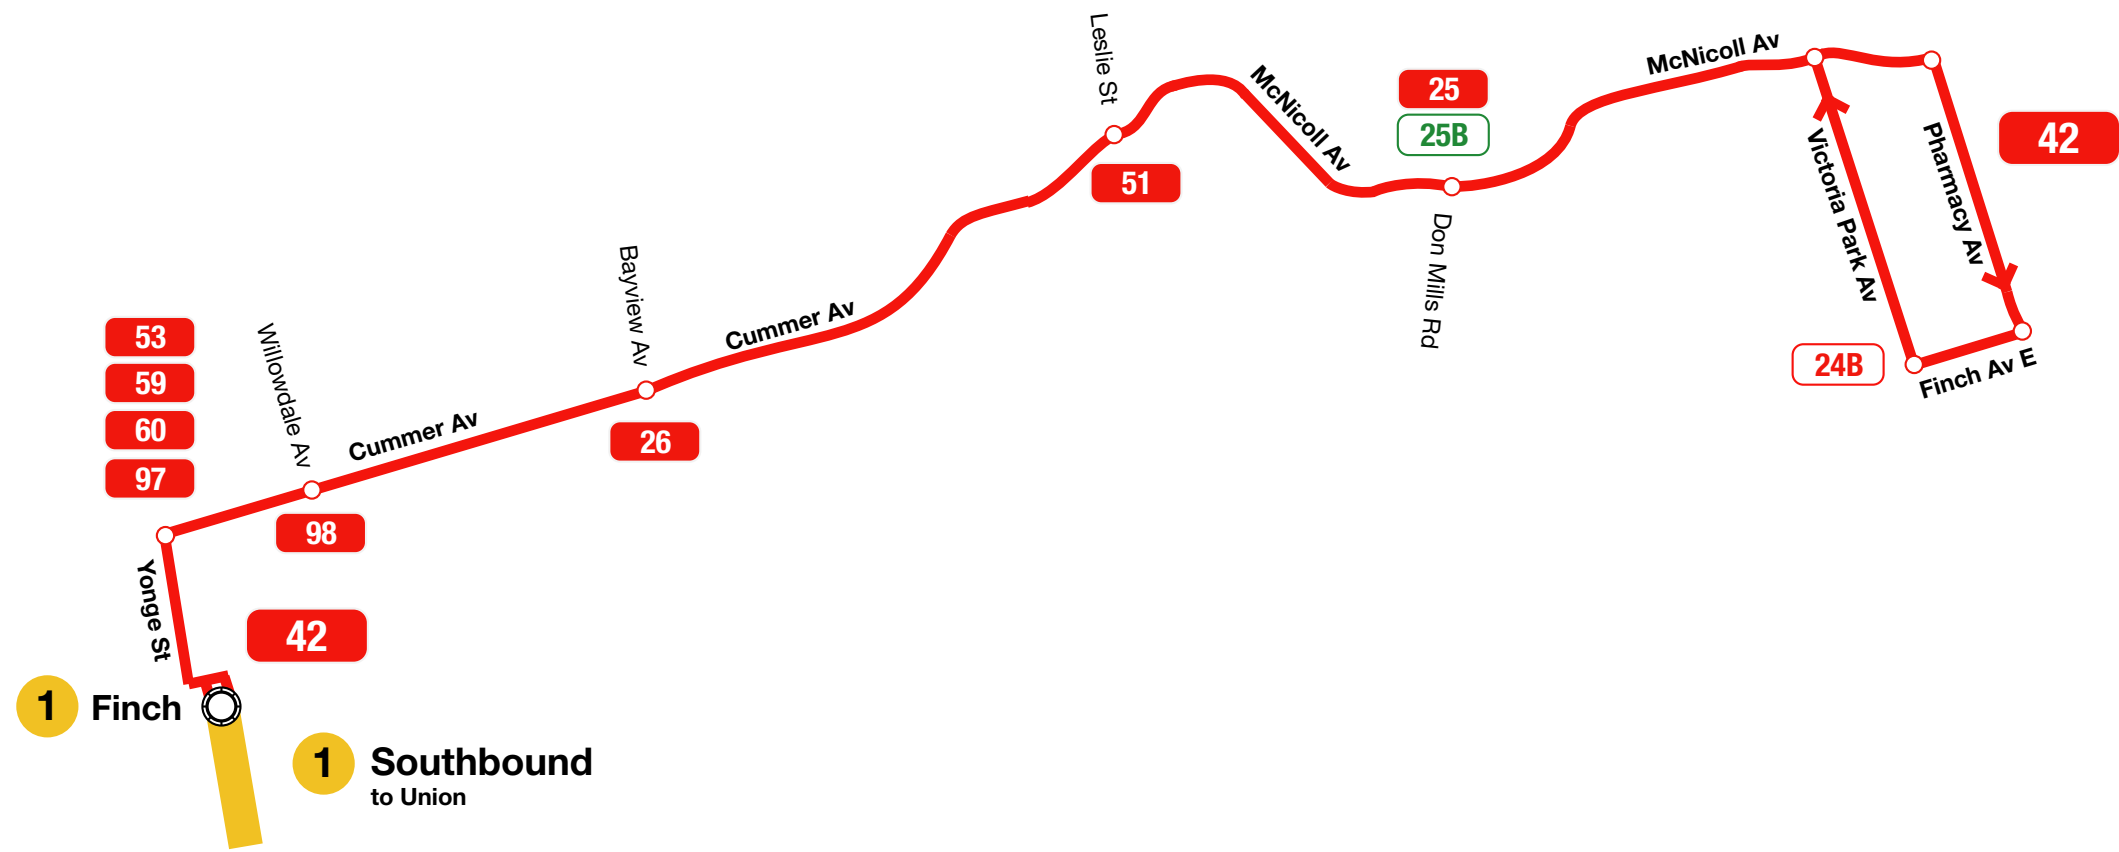

42

CUMMER

Routing from March 30, 1974 to November 22, 1980

42

CUMMER

Routing from November 22, 1980 to February 8, 1982

42

CUMMER

Routing from February 8, 1982 to January 21, 1991

42

CUMMER

Routing from January 21, 1991 to July 21, 1991

42

CUMMER

Routing from July 21, 1991 to February 15, 1998

42

CUMMER

Routing from February 15, 1998 to January 14, 2007

42

CUMMER

Routing from January 14, 2007 to January 3, 2016

42

CUMMER

Routing from January 3, 2016 to June 18, 2017

42

CUMMER

Routing since June 18, 2017