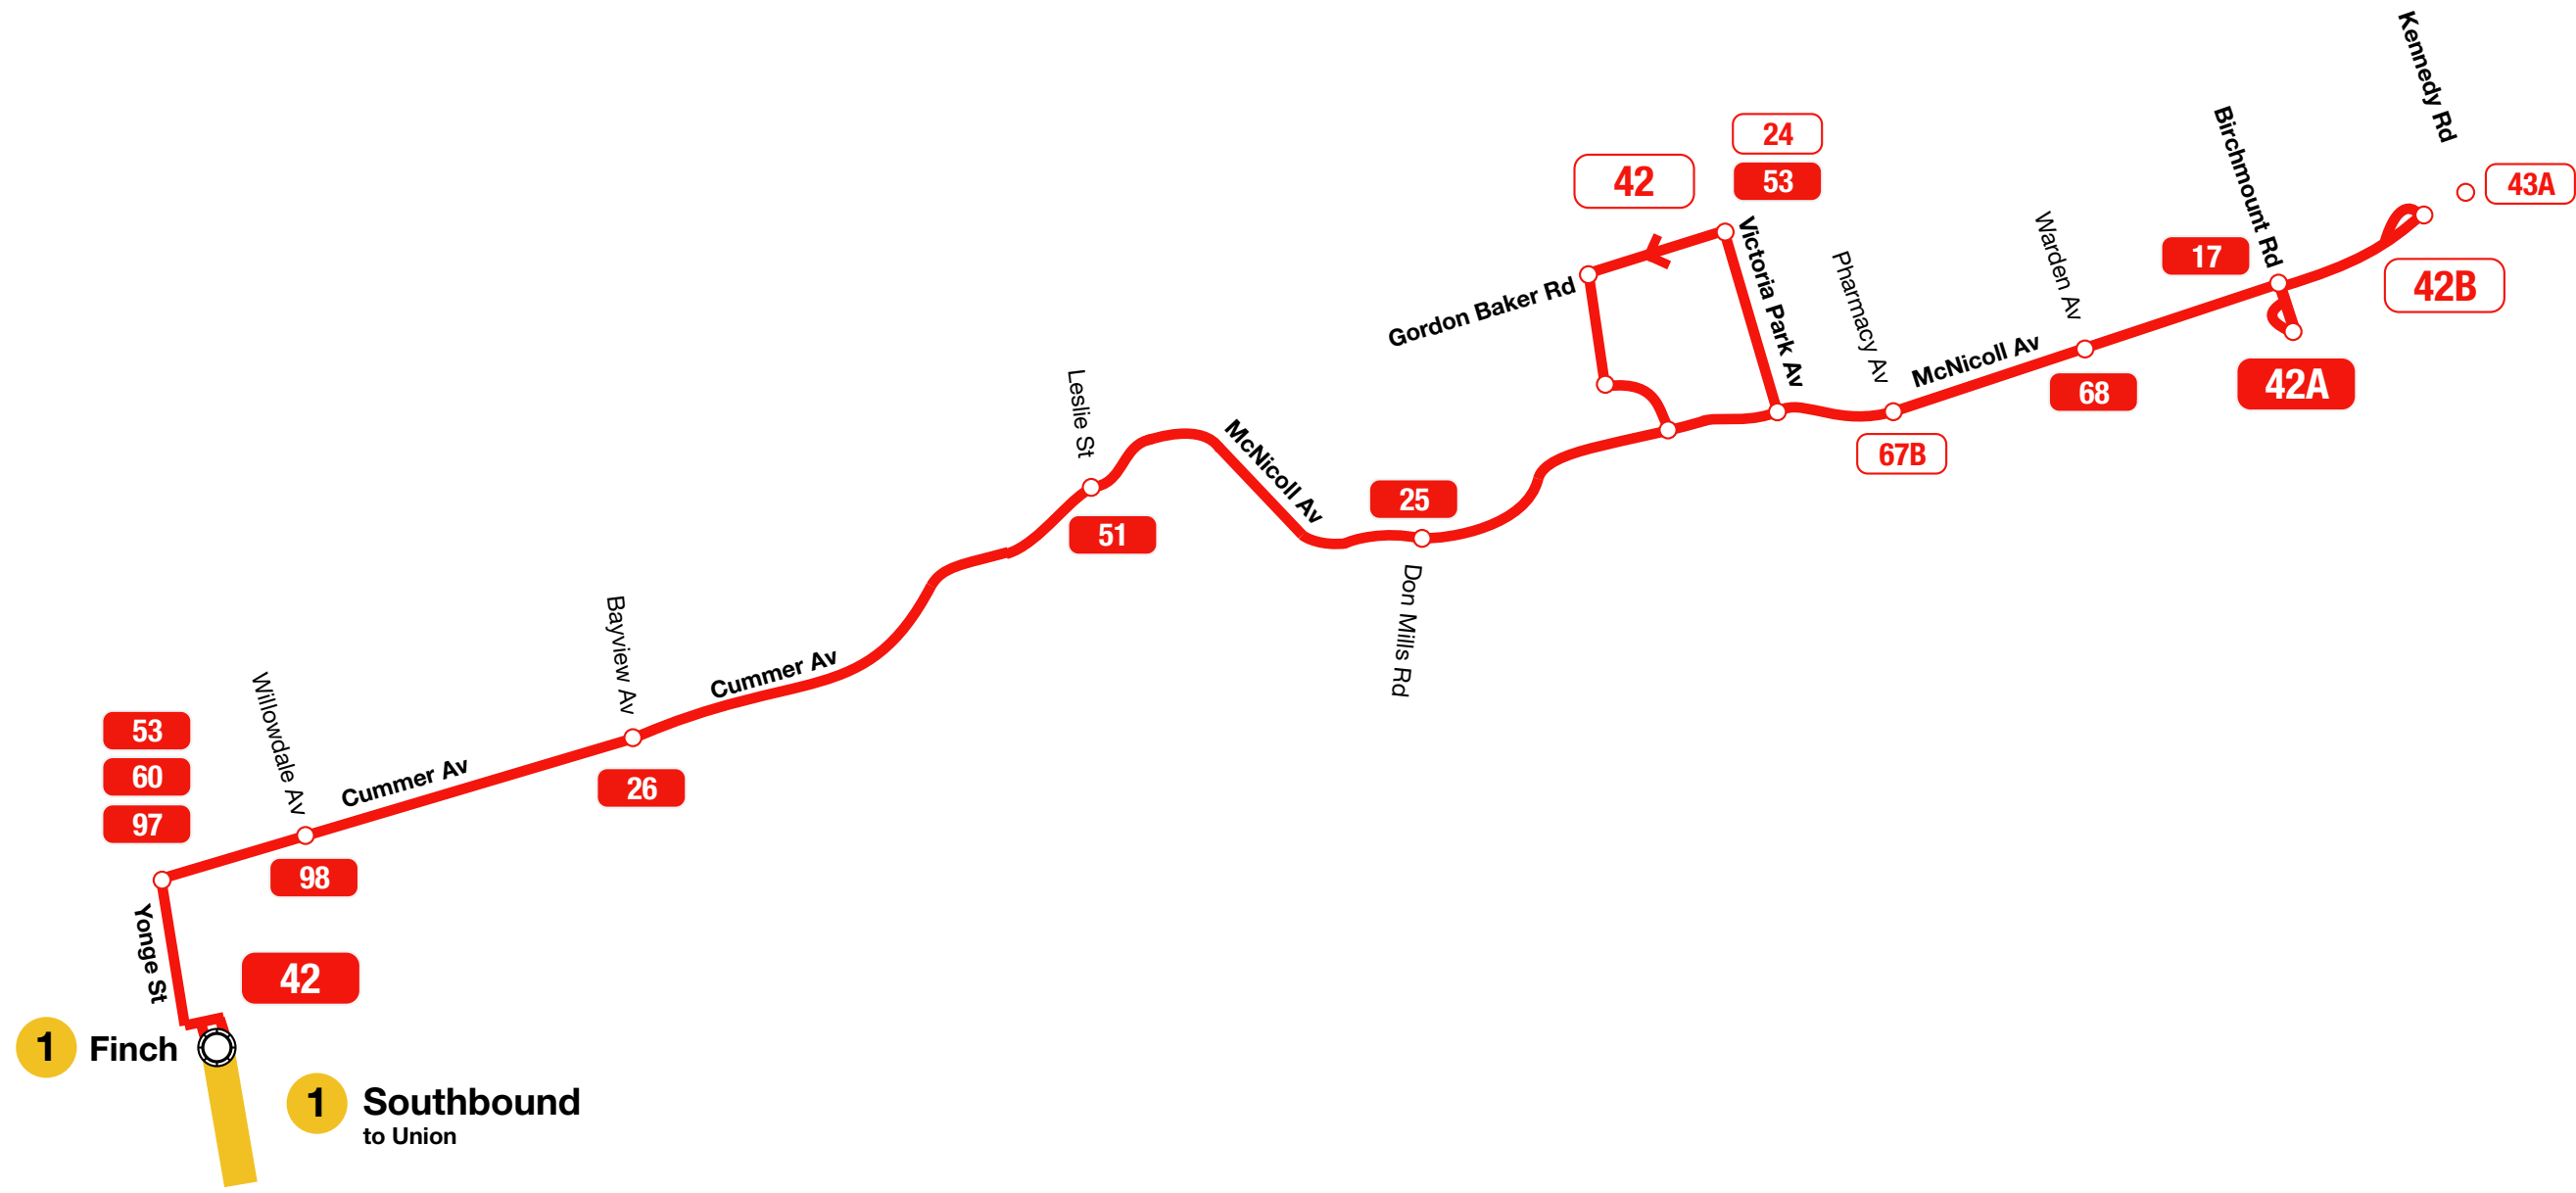

42

CUMMER

Routing from March 30, 1974 to November 22, 1980

42

CUMMER

Routing from November 22, 1980 to February 8, 1982

42

CUMMER

Routing from February 8, 1982 to January 21, 1991

42

CUMMER

Routing from January 21, 1991 to July 21, 1991

42

CUMMER

Routing from July 21, 1991 to February 15, 1998

42

CUMMER

Routing from February 15, 1998 to January 14, 2007

42

CUMMER

Routing from January 14, 2007 to January 3, 2016

42

CUMMER

Routing from January 3, 2016 to June 18, 2017

42

CUMMER

Routing since June 18, 2017