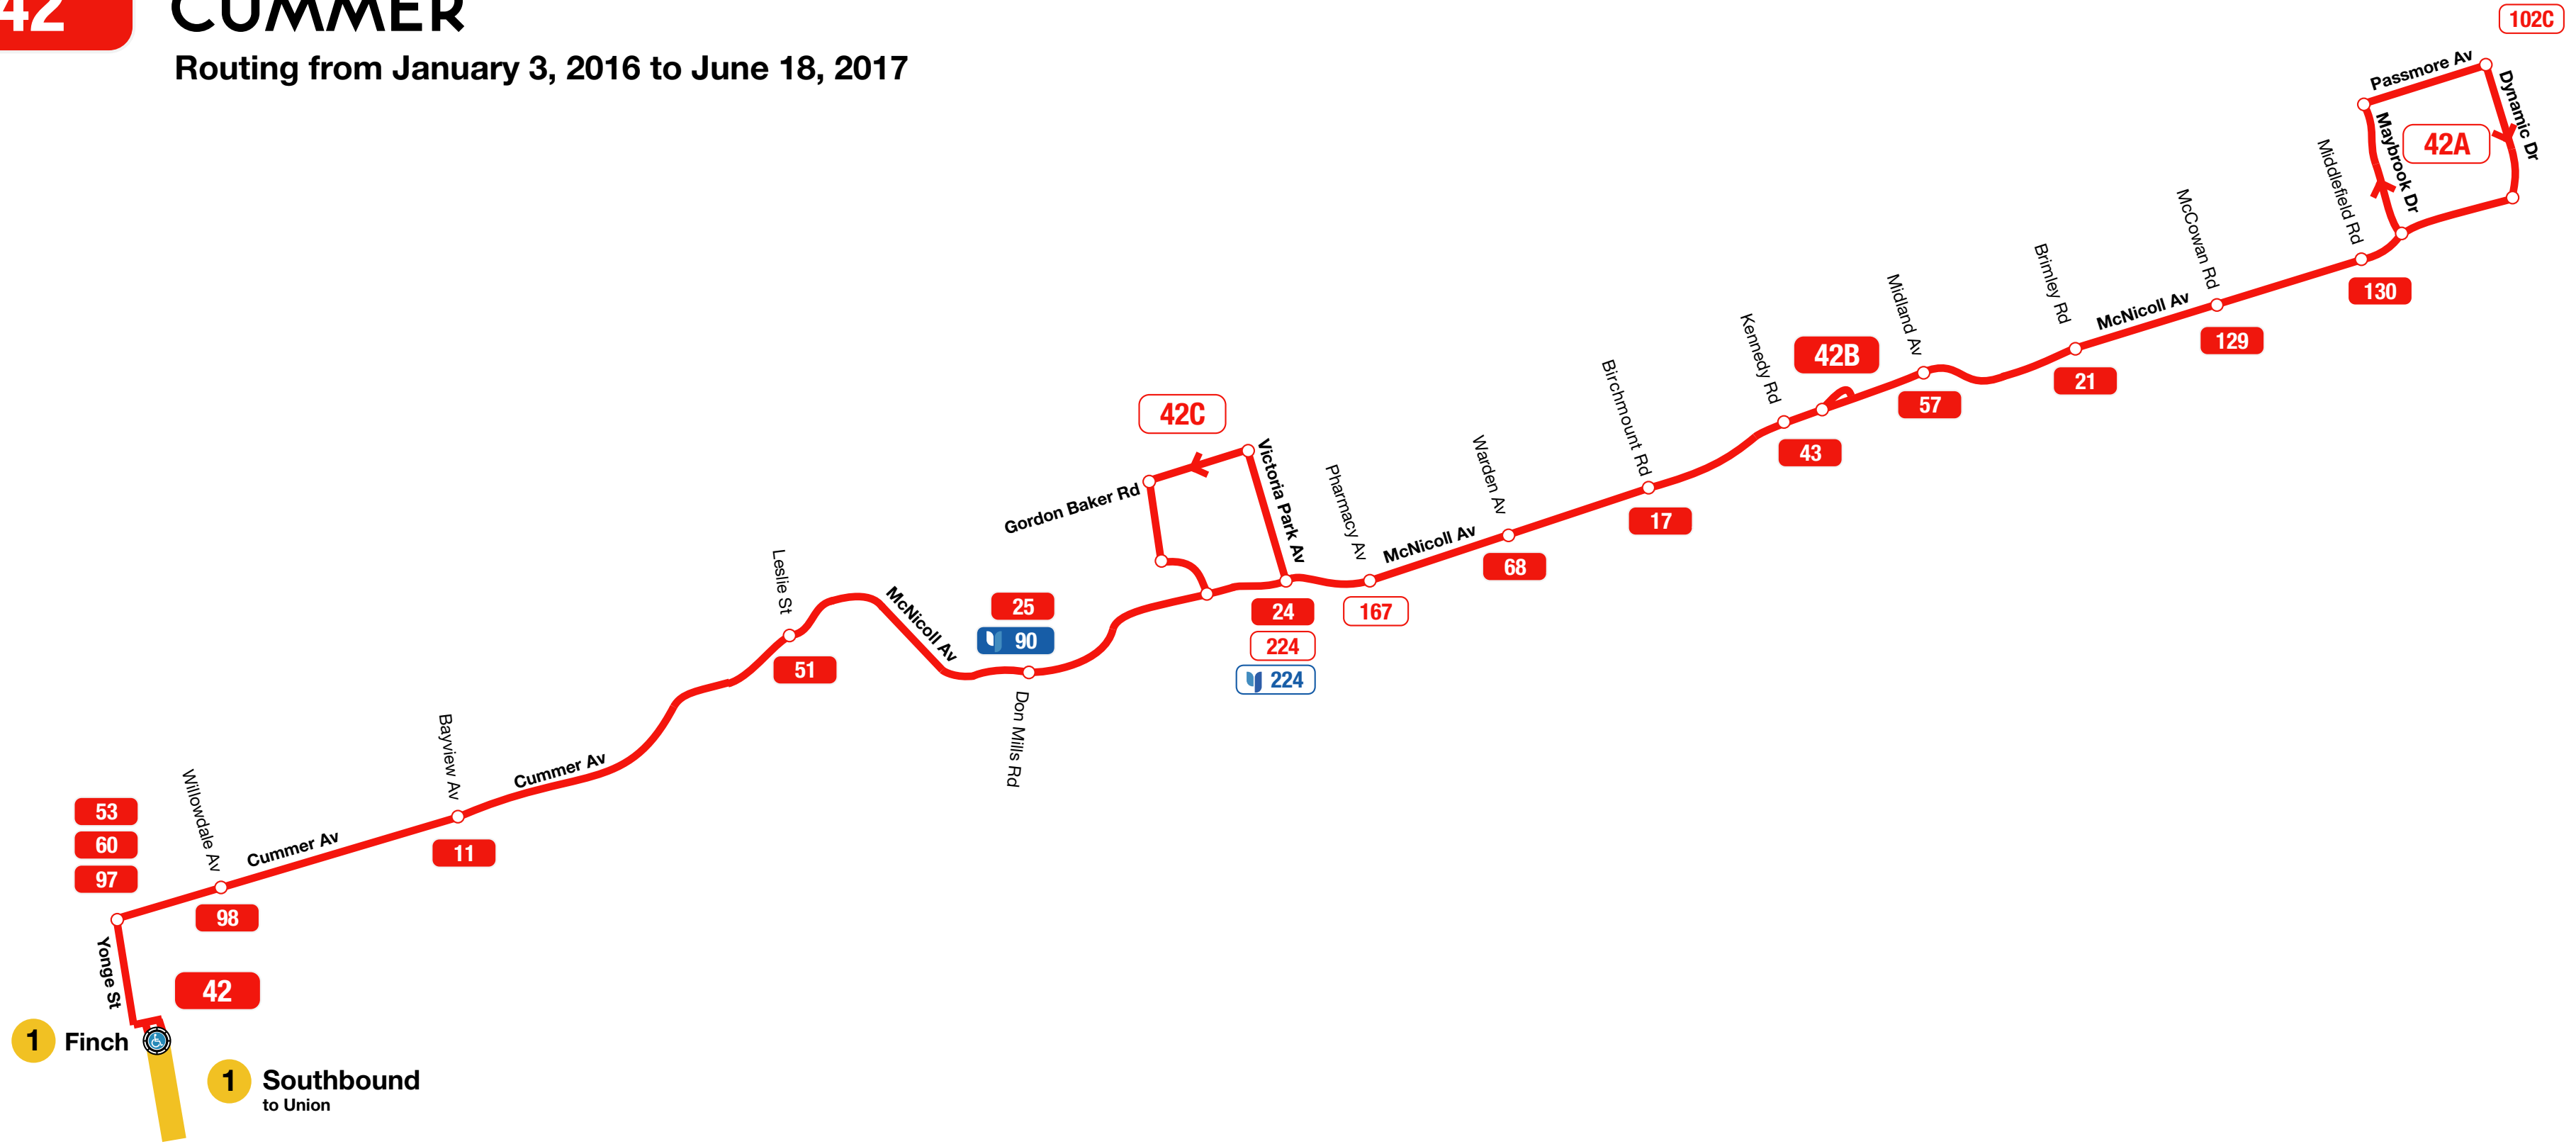

42

CUMMER

Routing from March 30, 1974 to November 22, 1980

42

CUMMER

Routing from November 22, 1980 to February 8, 1982

42

CUMMER

Routing from February 8, 1982 to January 21, 1991

42

CUMMER

Routing from January 21, 1991 to July 21, 1991

42

CUMMER

Routing from July 21, 1991 to February 15, 1998

42

CUMMER

Routing from February 15, 1998 to January 14, 2007

42

CUMMER

Routing from January 14, 2007 to January 3, 2016

42

CUMMER

Routing from January 3, 2016 to June 18, 2017

42

CUMMER

Routing since June 18, 2017