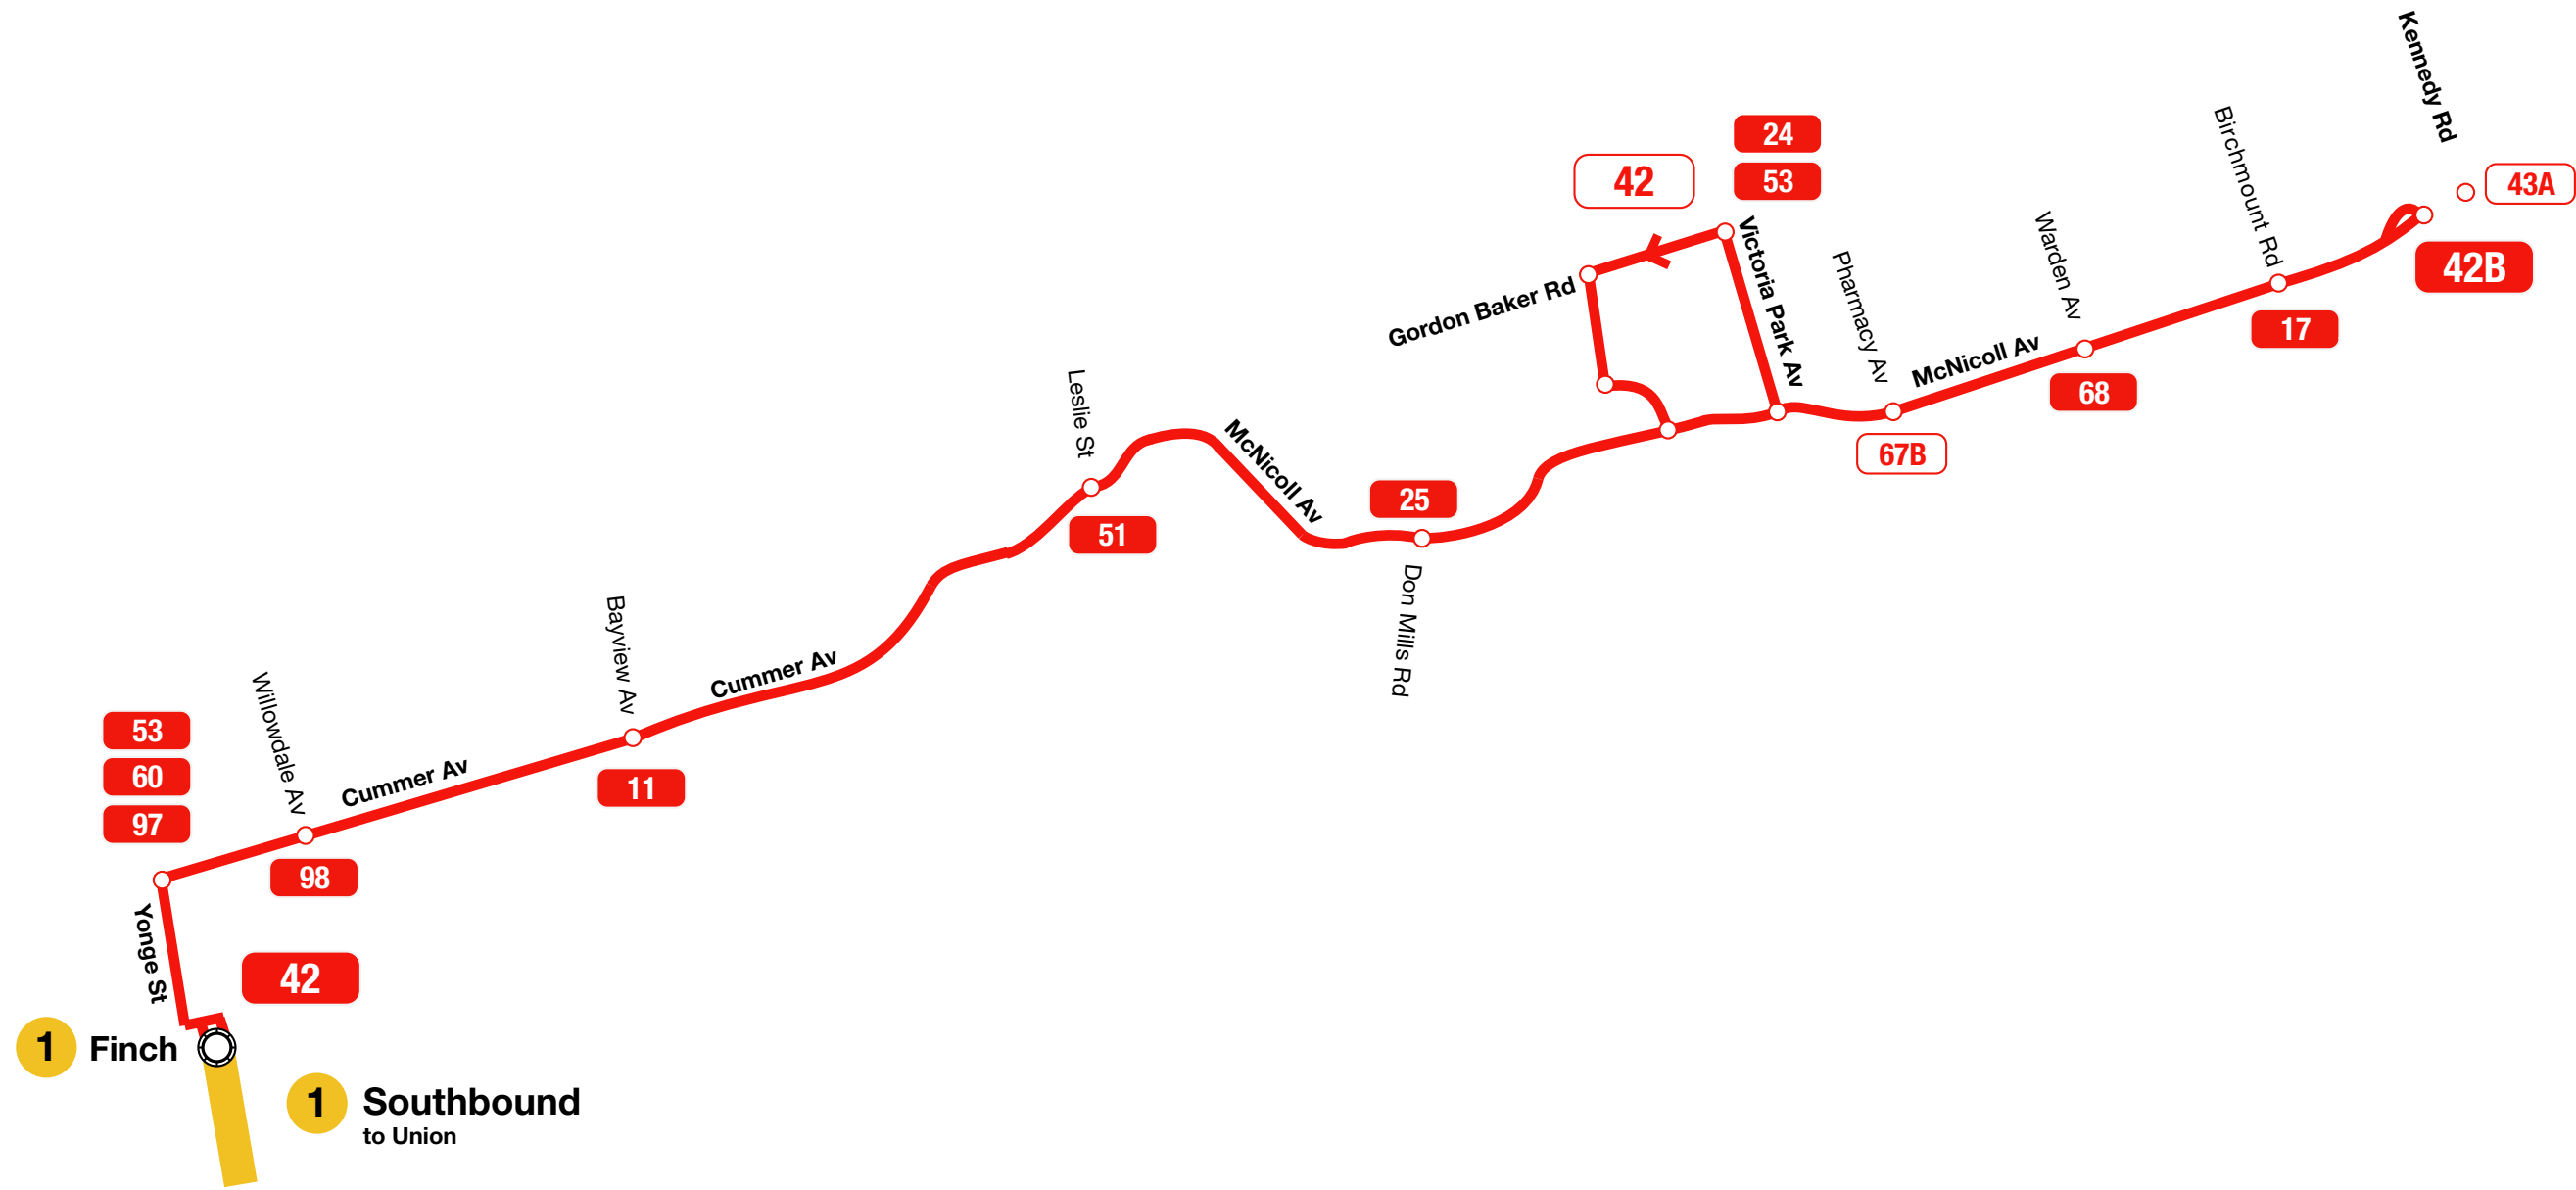

42

CUMMER

Routing from March 30, 1974 to November 22, 1980

42

CUMMER

Routing from November 22, 1980 to February 8, 1982

42

CUMMER

Routing from February 8, 1982 to January 21, 1991

42

CUMMER

Routing from January 21, 1991 to July 21, 1991

42

CUMMER

Routing from July 21, 1991 to February 15, 1998

42

CUMMER

Routing from February 15, 1998 to January 14, 2007

42

CUMMER

Routing from January 14, 2007 to January 3, 2016

42

CUMMER

Routing from January 3, 2016 to June 18, 2017

42

CUMMER

Routing since June 18, 2017