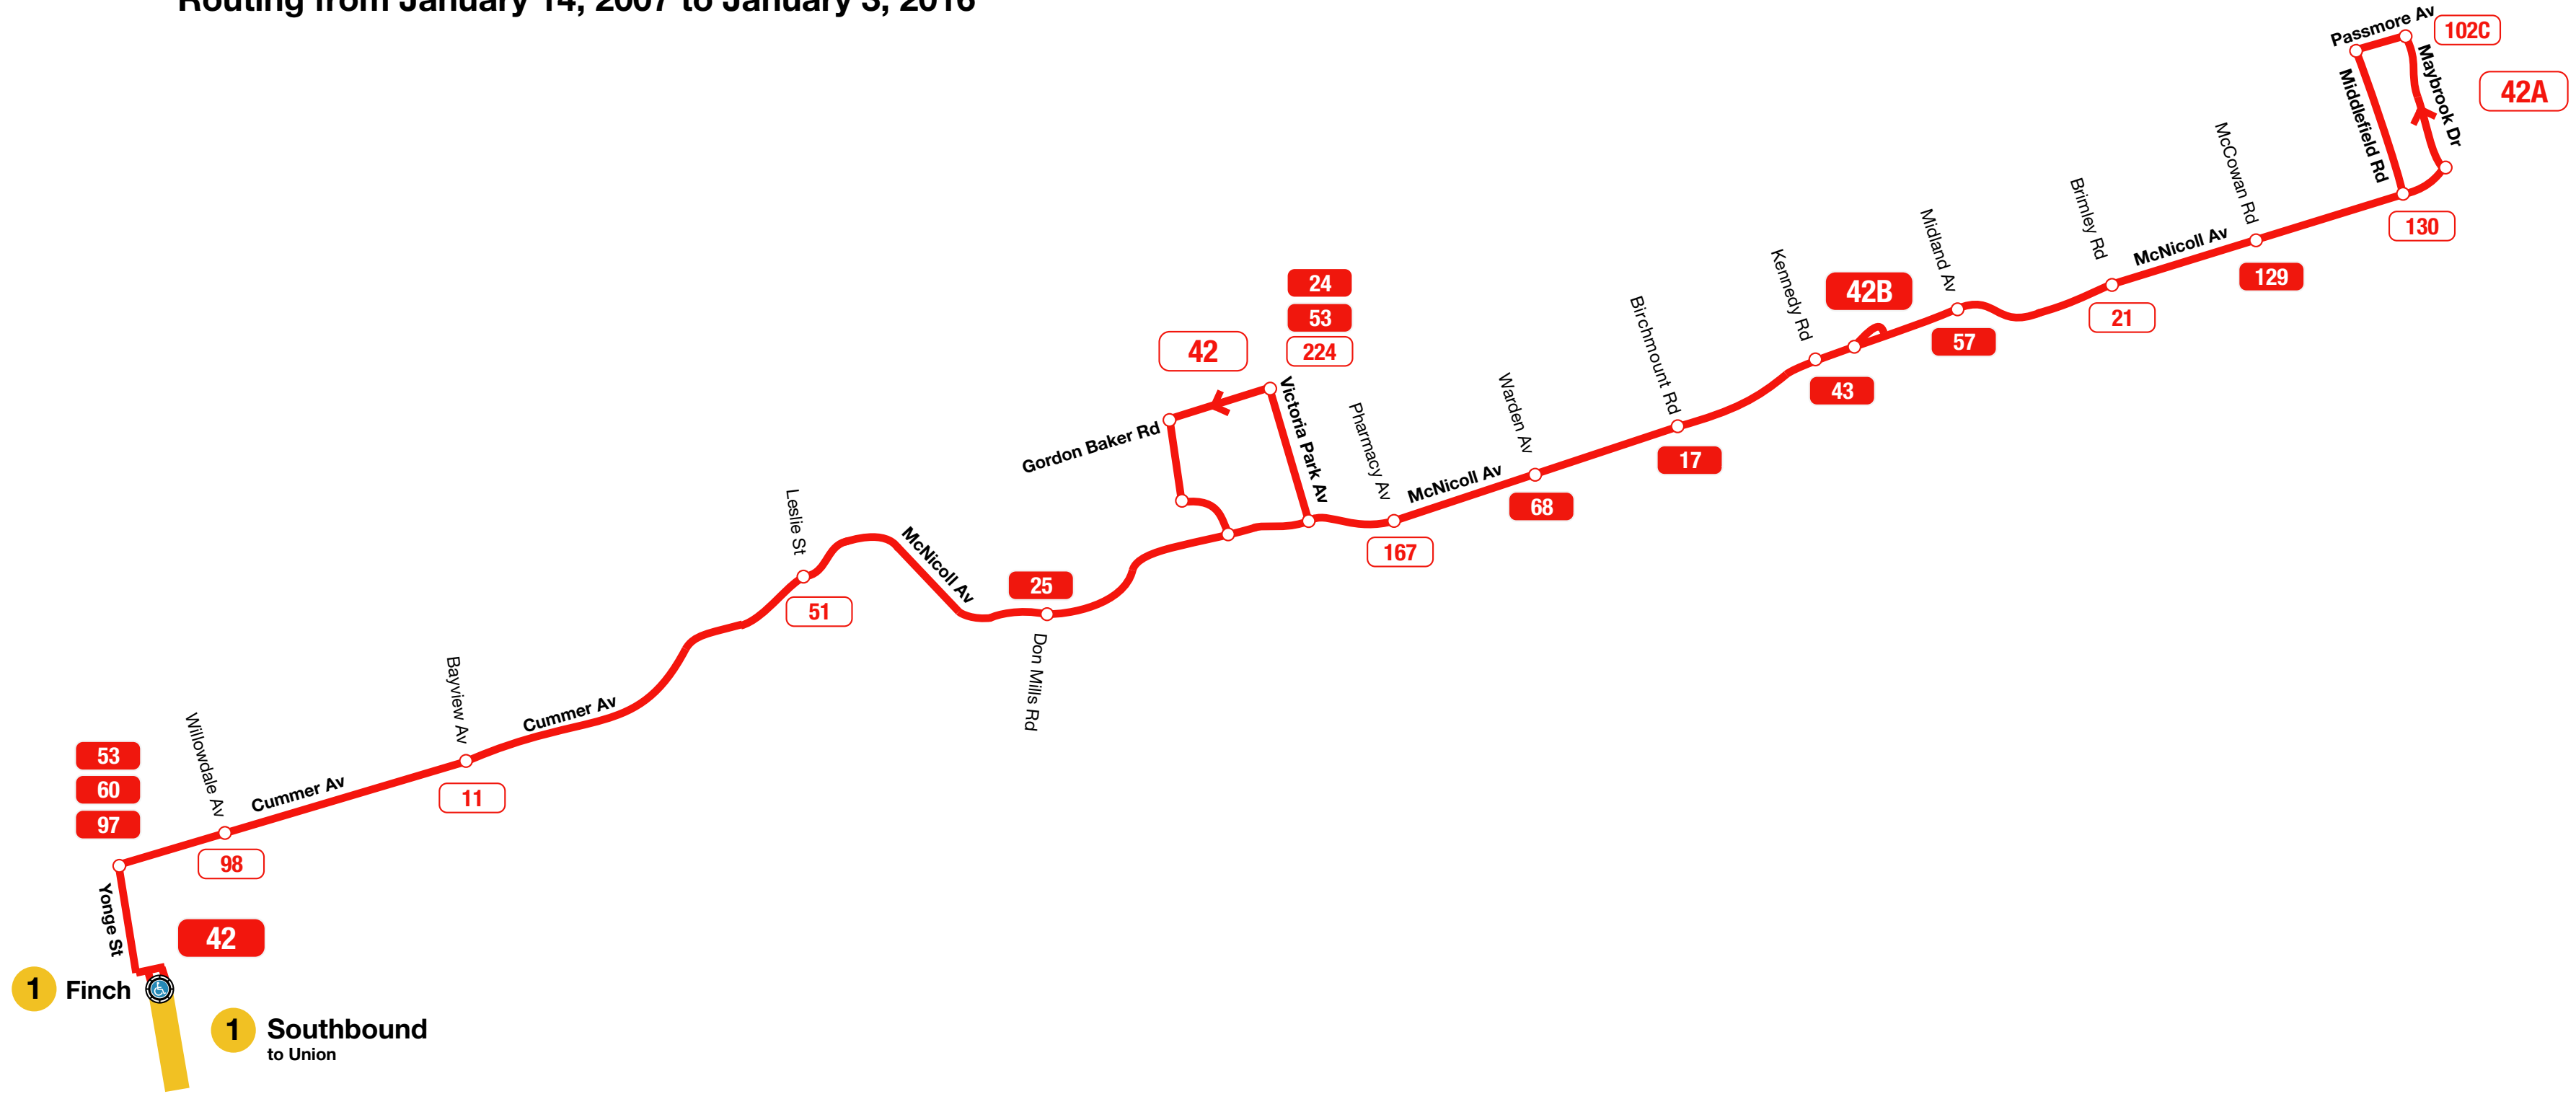

42

CUMMER

Routing from March 30, 1974 to November 22, 1980

42

CUMMER

Routing from November 22, 1980 to February 8, 1982

42

CUMMER

Routing from February 8, 1982 to January 21, 1991

42

CUMMER

Routing from January 21, 1991 to July 21, 1991

42

CUMMER

Routing from July 21, 1991 to February 15, 1998

42

CUMMER

Routing from February 15, 1998 to January 14, 2007

42

CUMMER

Routing from January 14, 2007 to January 3, 2016

42

CUMMER

Routing from January 3, 2016 to June 18, 2017

42

CUMMER

Routing since June 18, 2017