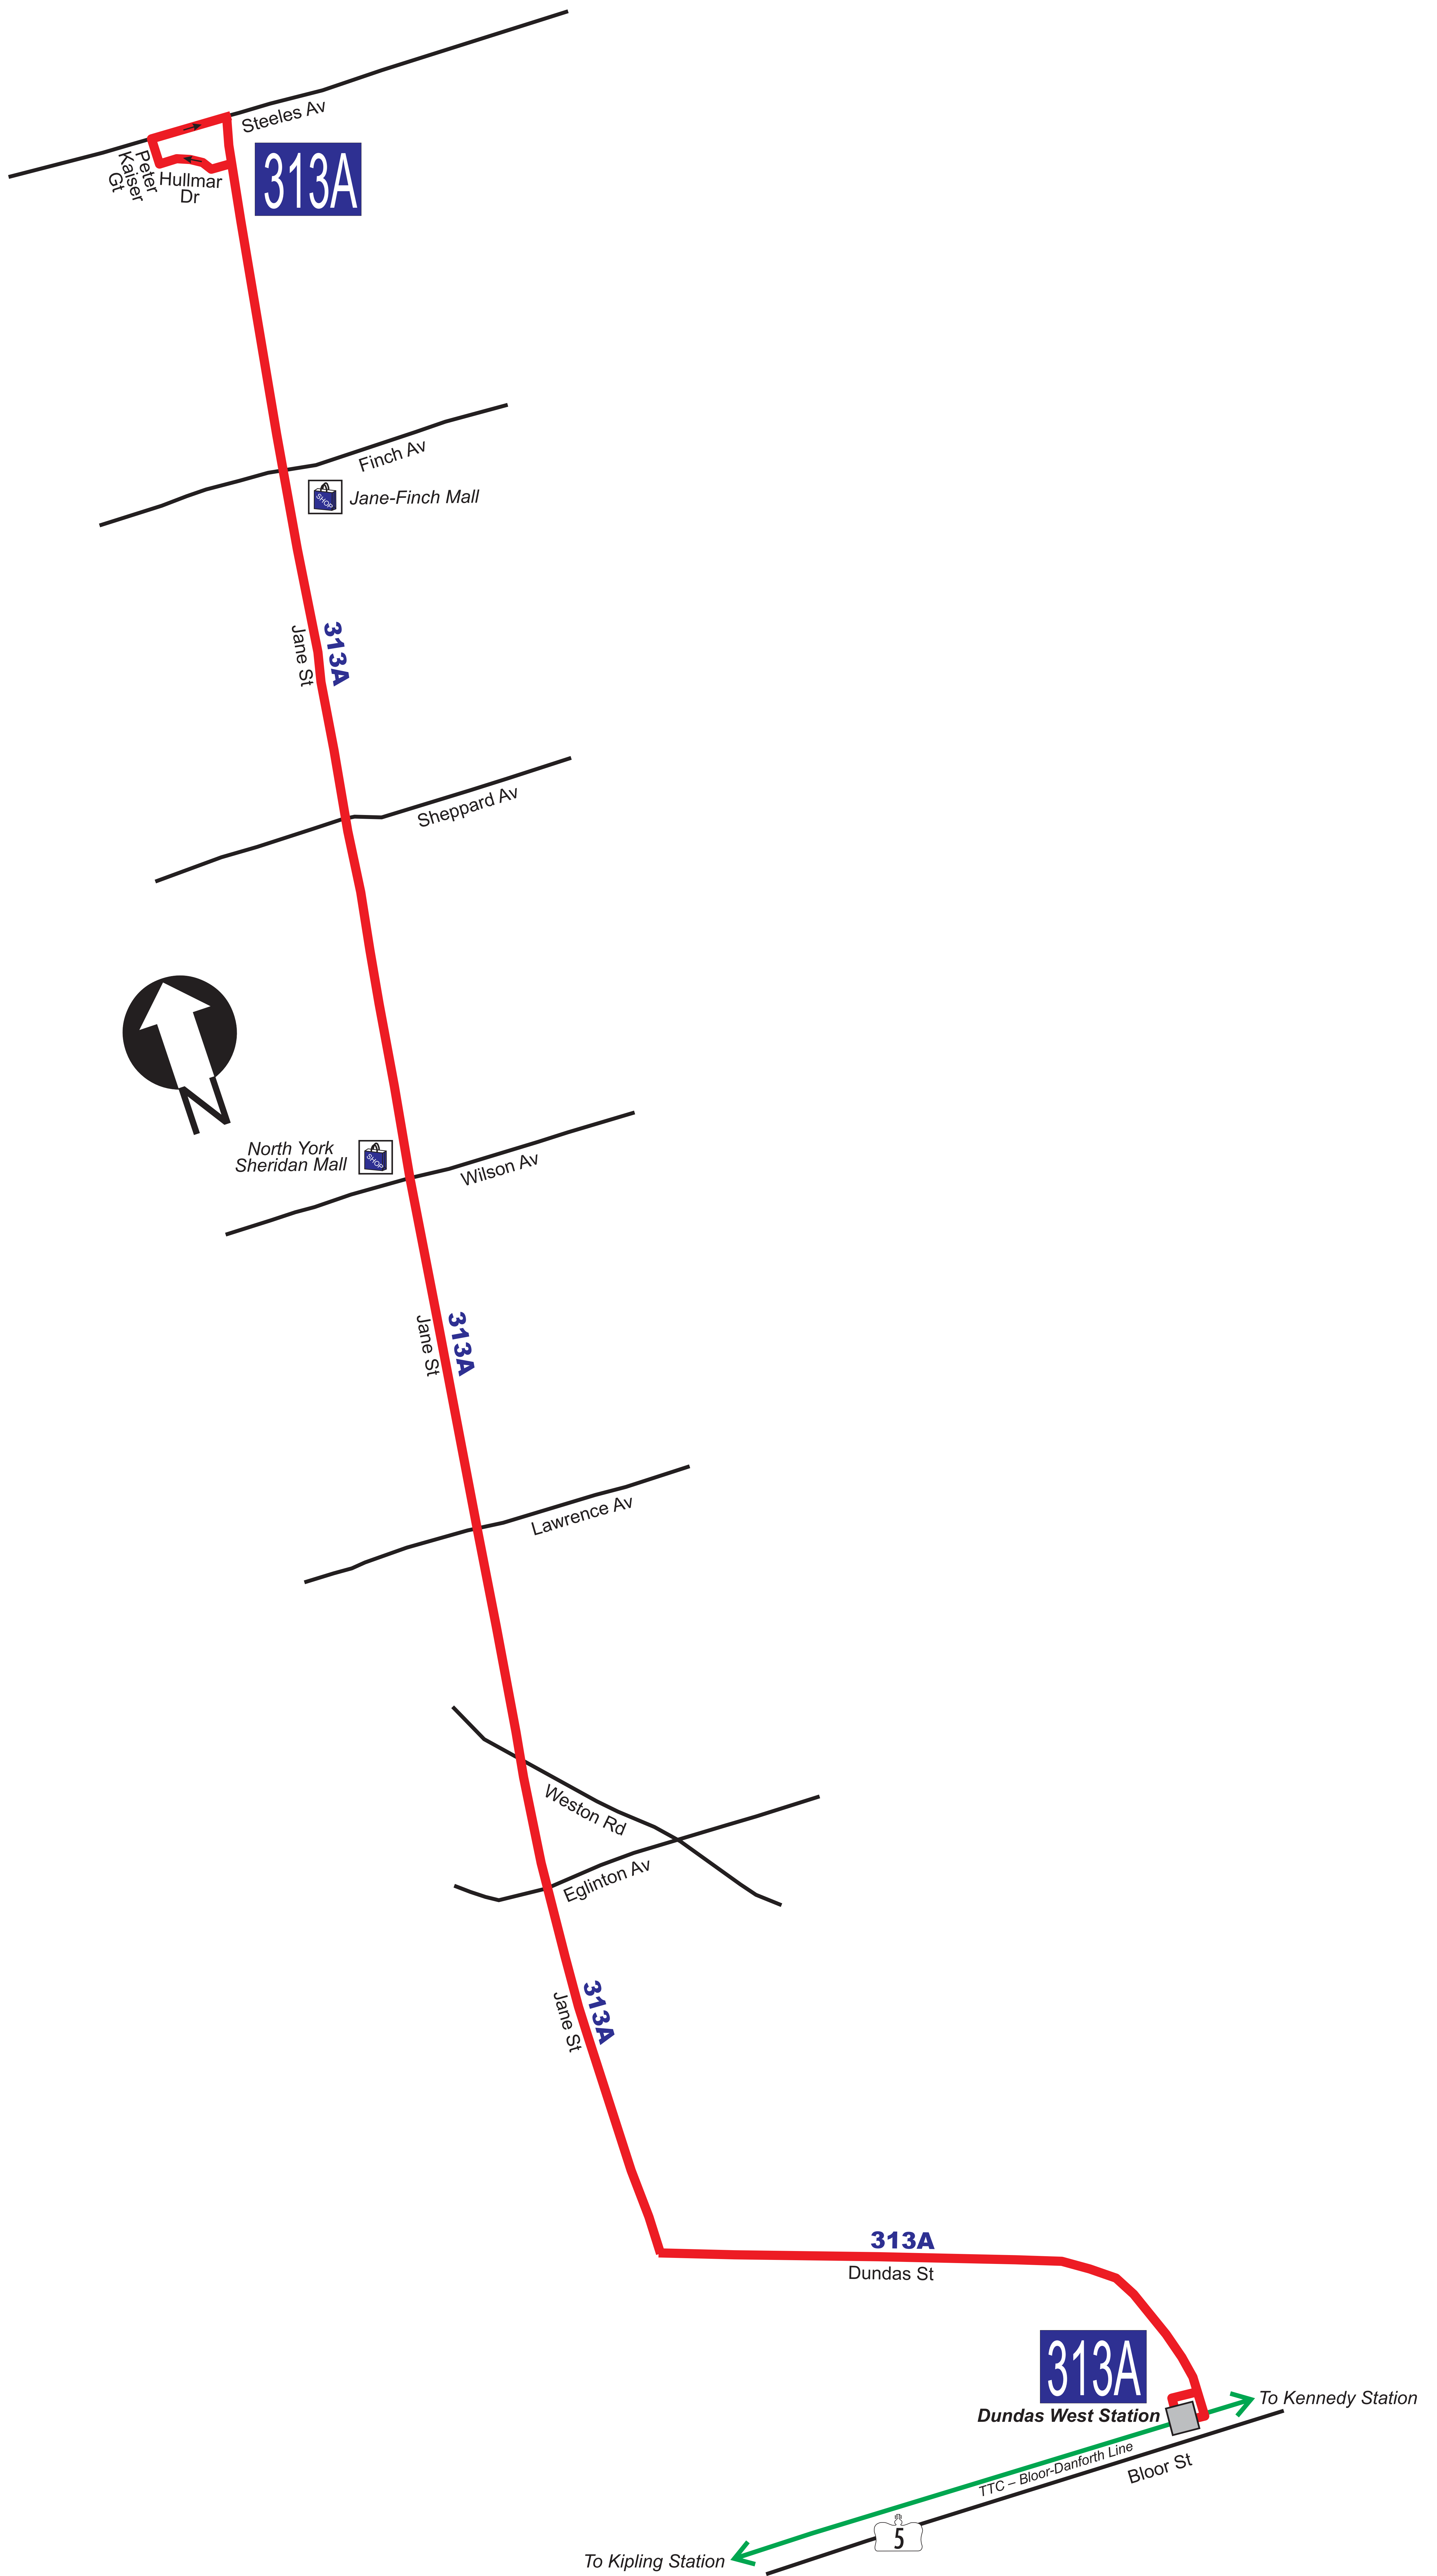

313A JANE VIA DUNDAS BLUE NIGHT

February 9, 1987 To February 15, 1992

313 JANE BLUE NIGHT

February 16, 1992 To Present