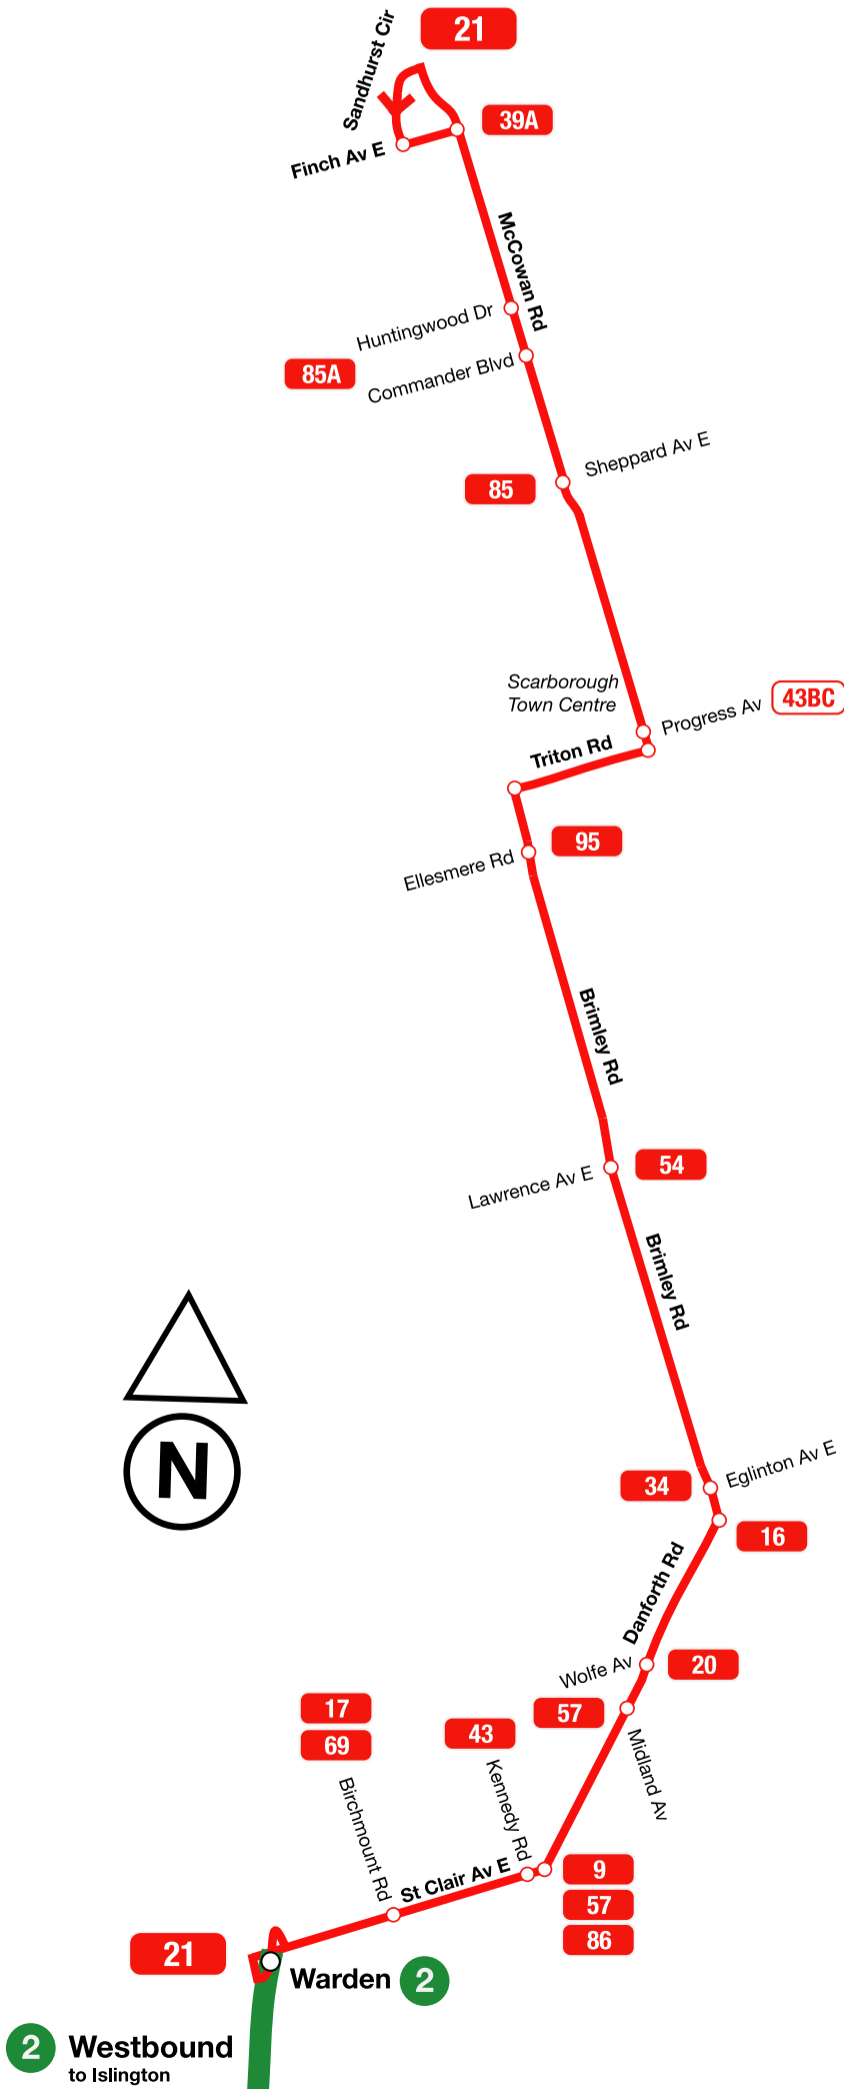

21

BRIMLEY

Routing from May 11, 1968 to September 8, 1968

21

BRIMLEY

Routing from September 9, 1968 to June 23, 1973

21

BRIMLEY

Routing from June 24, 1973 to January 3, 1976

21

BRIMLEY

Routing from January 4, 1976 to January 27, 1978

21

BRIMLEY

Routing from January 28, 1978 to November 21, 1980

21

BRIMLEY

Routing from November 22, 1980 to September 7, 1981

21

BRIMLEY

Routing from September 8, 1981 to April 15, 1984

2 Westbound to Kipling

21

BRIMLEY