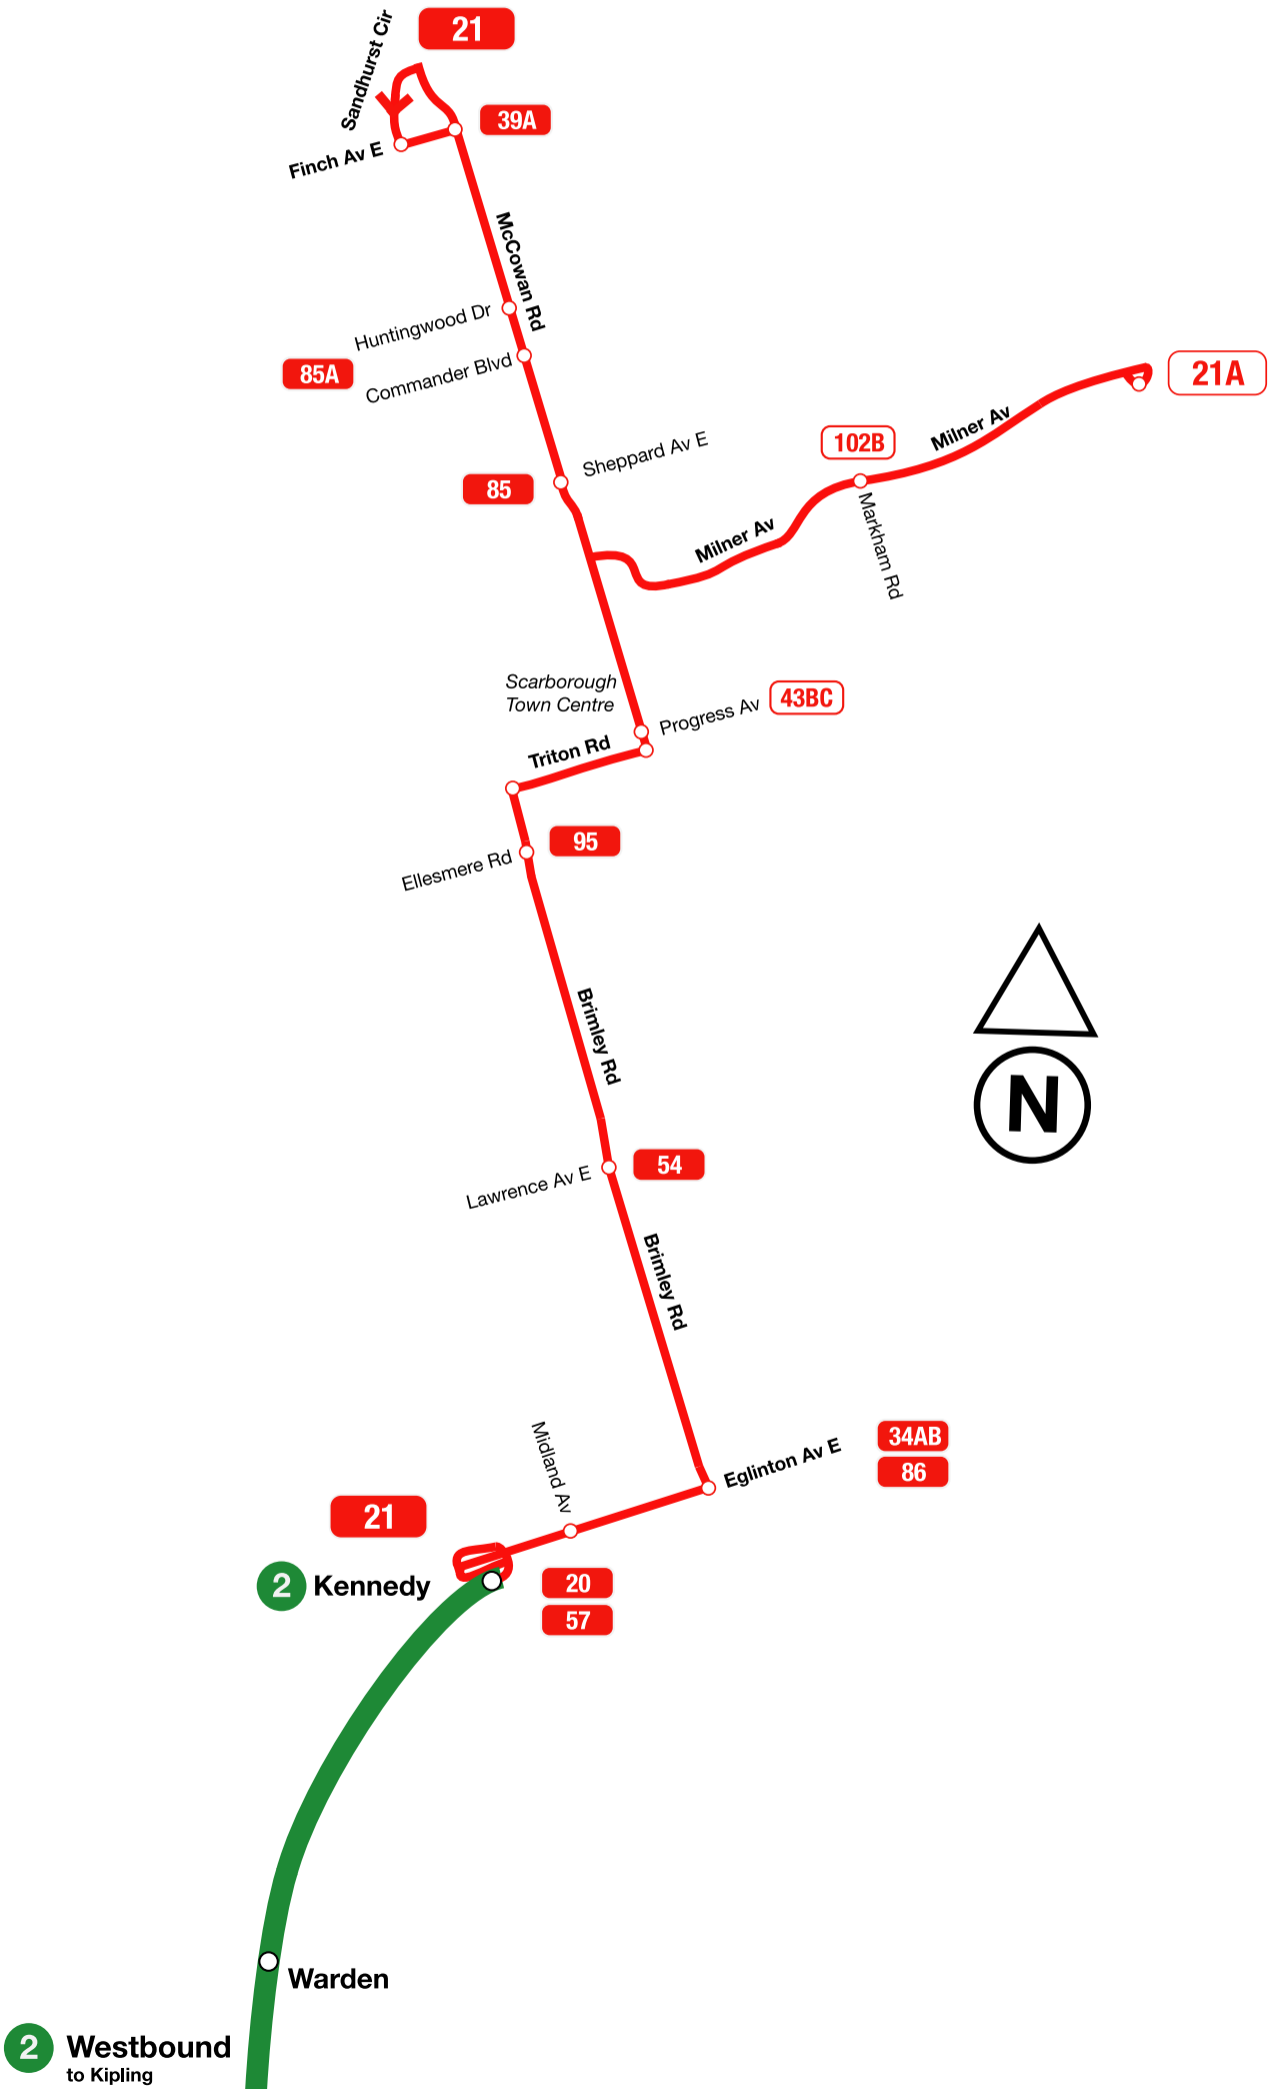

21

BRIMLEY

Routing from May 11, 1968 to September 8, 1968

21

BRIMLEY

Routing from September 9, 1968 to June 23, 1973

21

BRIMLEY

Routing from June 24, 1973 to January 3, 1976

21

BRIMLEY

Routing from January 4, 1976 to January 27, 1978

21

BRIMLEY

Routing from January 28, 1978 to November 21, 1980

21

BRIMLEY

Routing from November 22, 1980 to September 7, 1981

21

BRIMLEY

Routing from September 8, 1981 to April 15, 1984

2 Westbound to Kipling

21

BRIMLEY