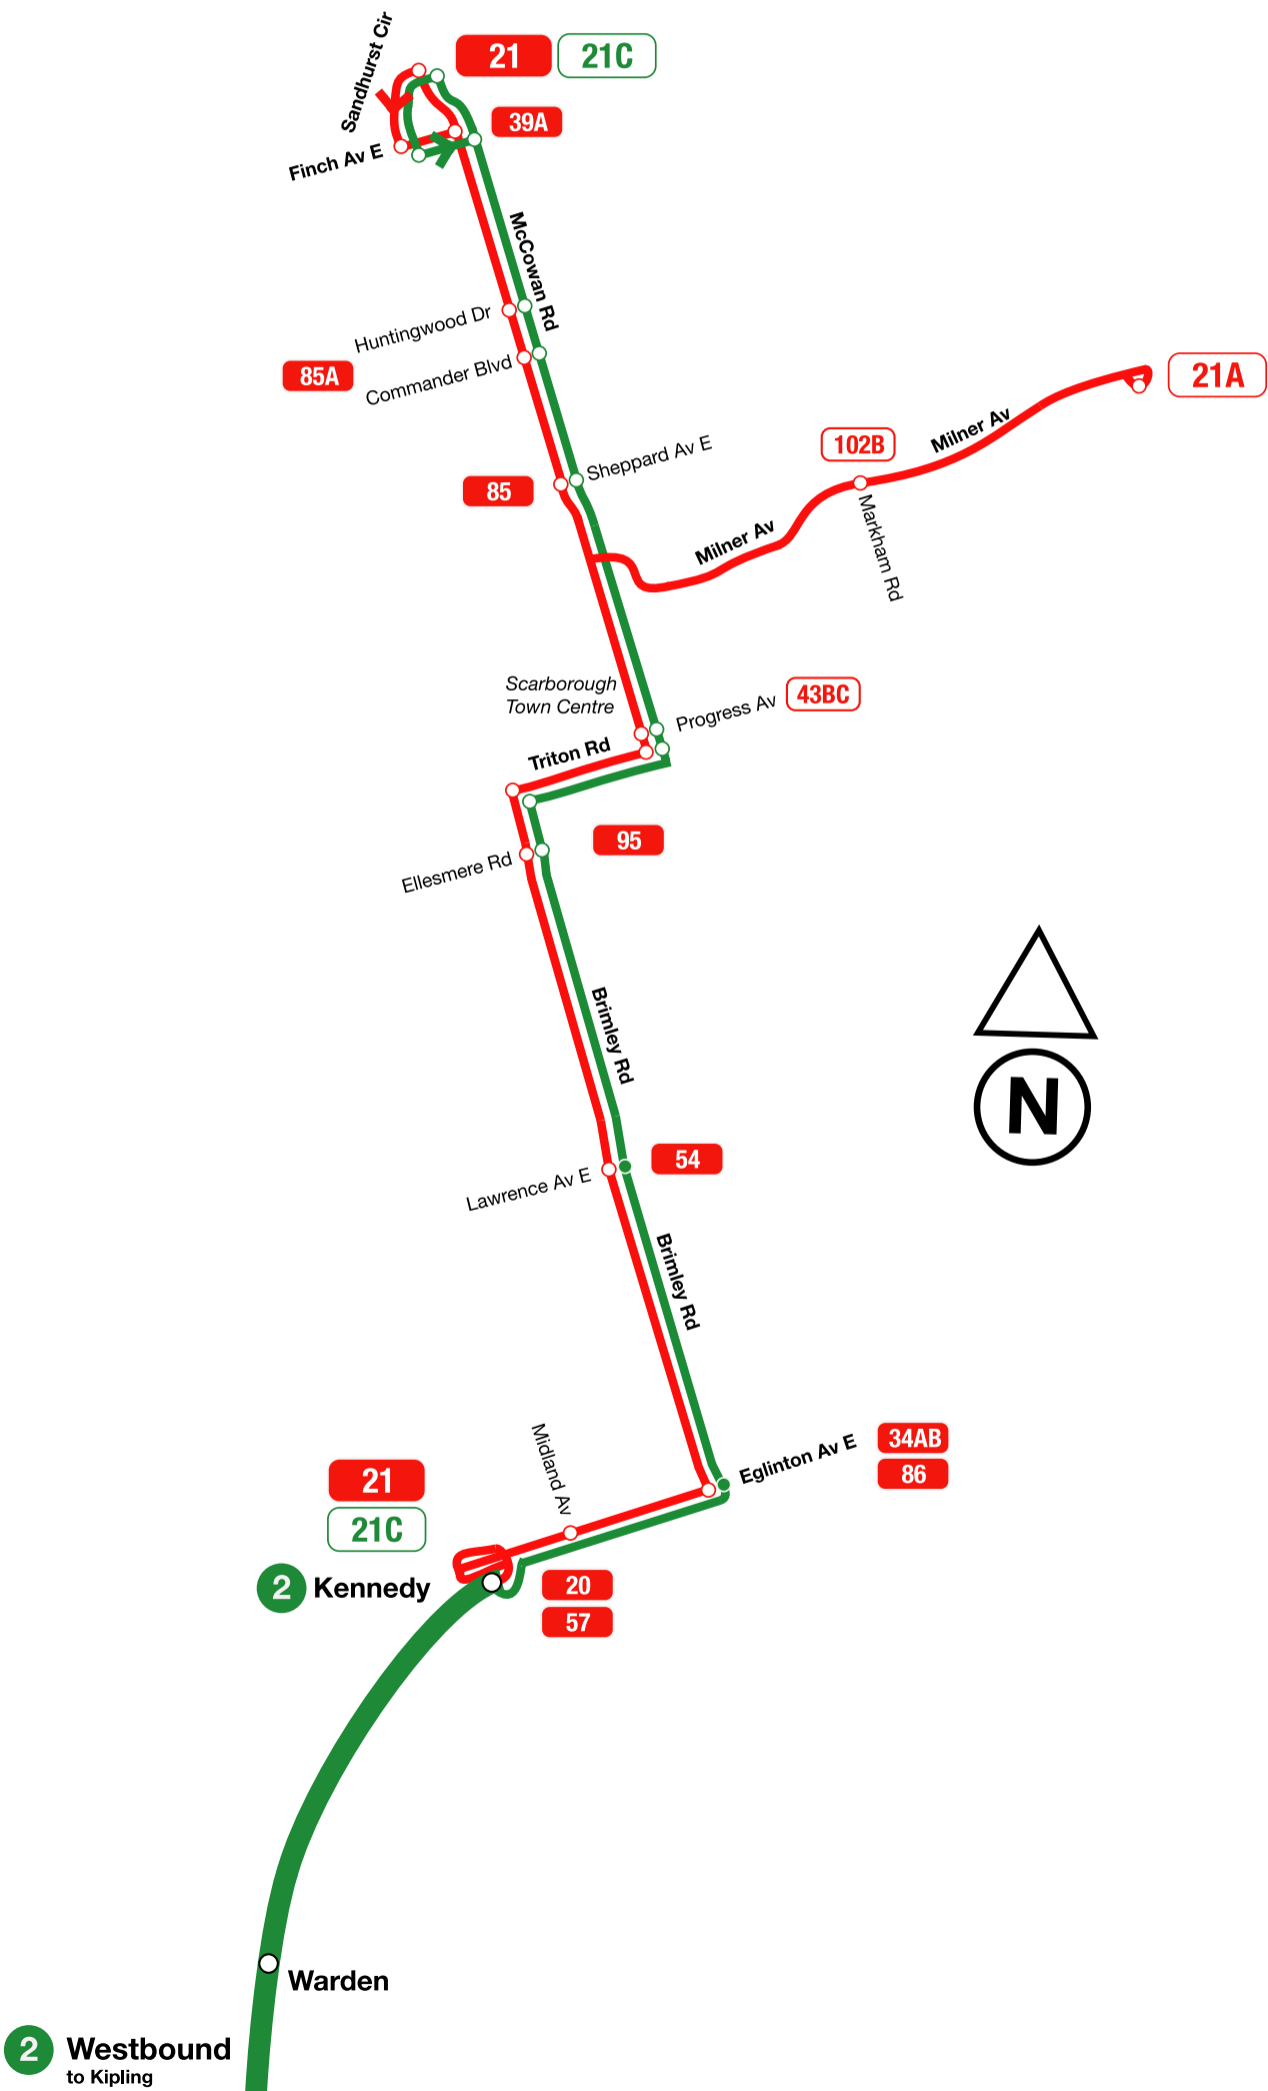

21

BRIMLEY

Routing from May 11, 1968 to September 8, 1968

21

BRIMLEY

Routing from September 9, 1968 to June 23, 1973

21

BRIMLEY

Routing from June 24, 1973 to January 3, 1976

21

BRIMLEY

Routing from January 4, 1976 to January 27, 1978

21

BRIMLEY

Routing from January 28, 1978 to November 21, 1980

21

BRIMLEY

Routing from November 22, 1980 to September 7, 1981

21

BRIMLEY

Routing from September 8, 1981 to April 15, 1984

2 Westbound to Kipling

21

BRIMLEY