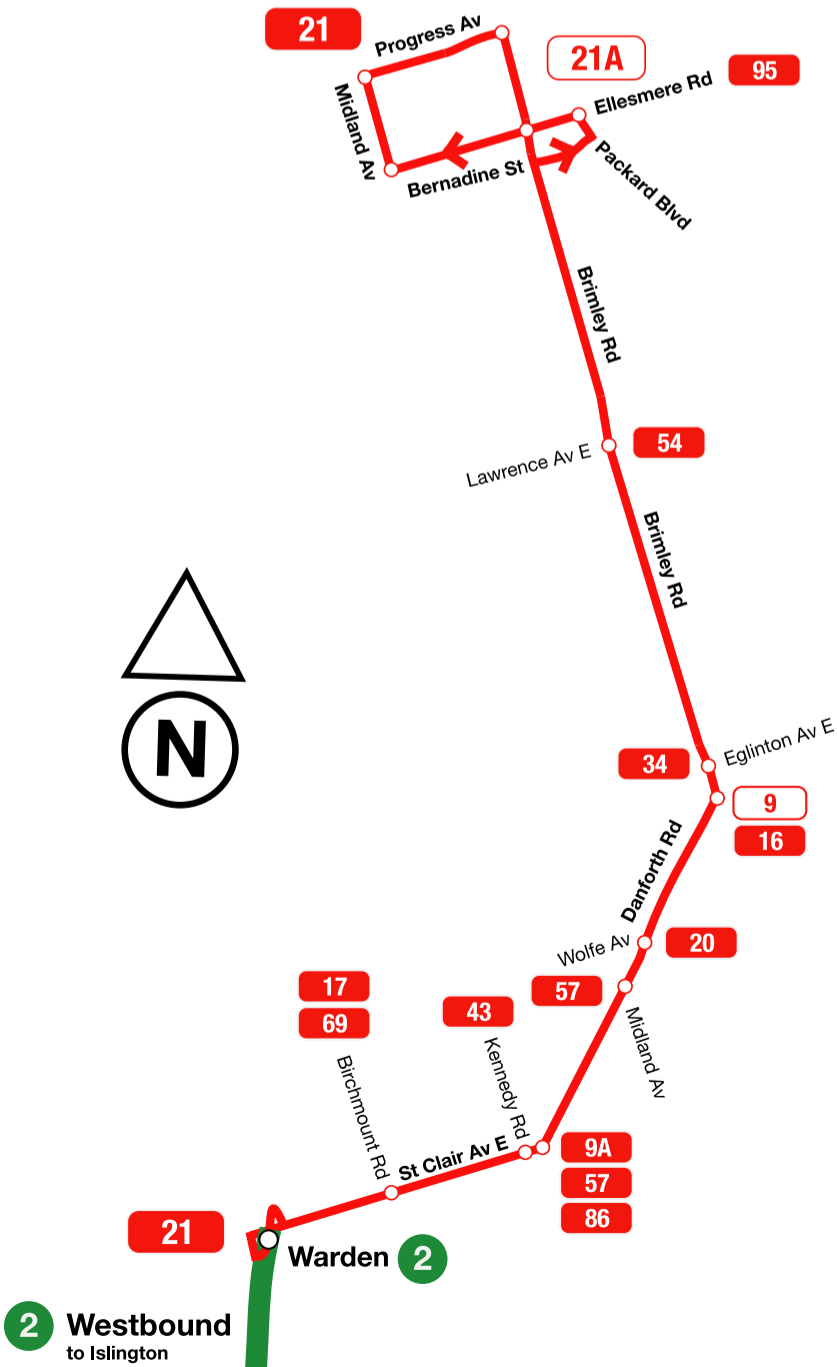

21

BRIMLEY

Routing from May 11, 1968 to September 8, 1968

21

BRIMLEY

Routing from September 9, 1968 to June 23, 1973

21

BRIMLEY

Routing from June 24, 1973 to January 3, 1976

21

BRIMLEY

Routing from January 4, 1976 to January 27, 1978

21

BRIMLEY

Routing from January 28, 1978 to November 21, 1980

21

BRIMLEY

Routing from November 22, 1980 to September 7, 1981

21

BRIMLEY

Routing from September 8, 1981 to April 15, 1984

2 Westbound to Kipling

21

BRIMLEY