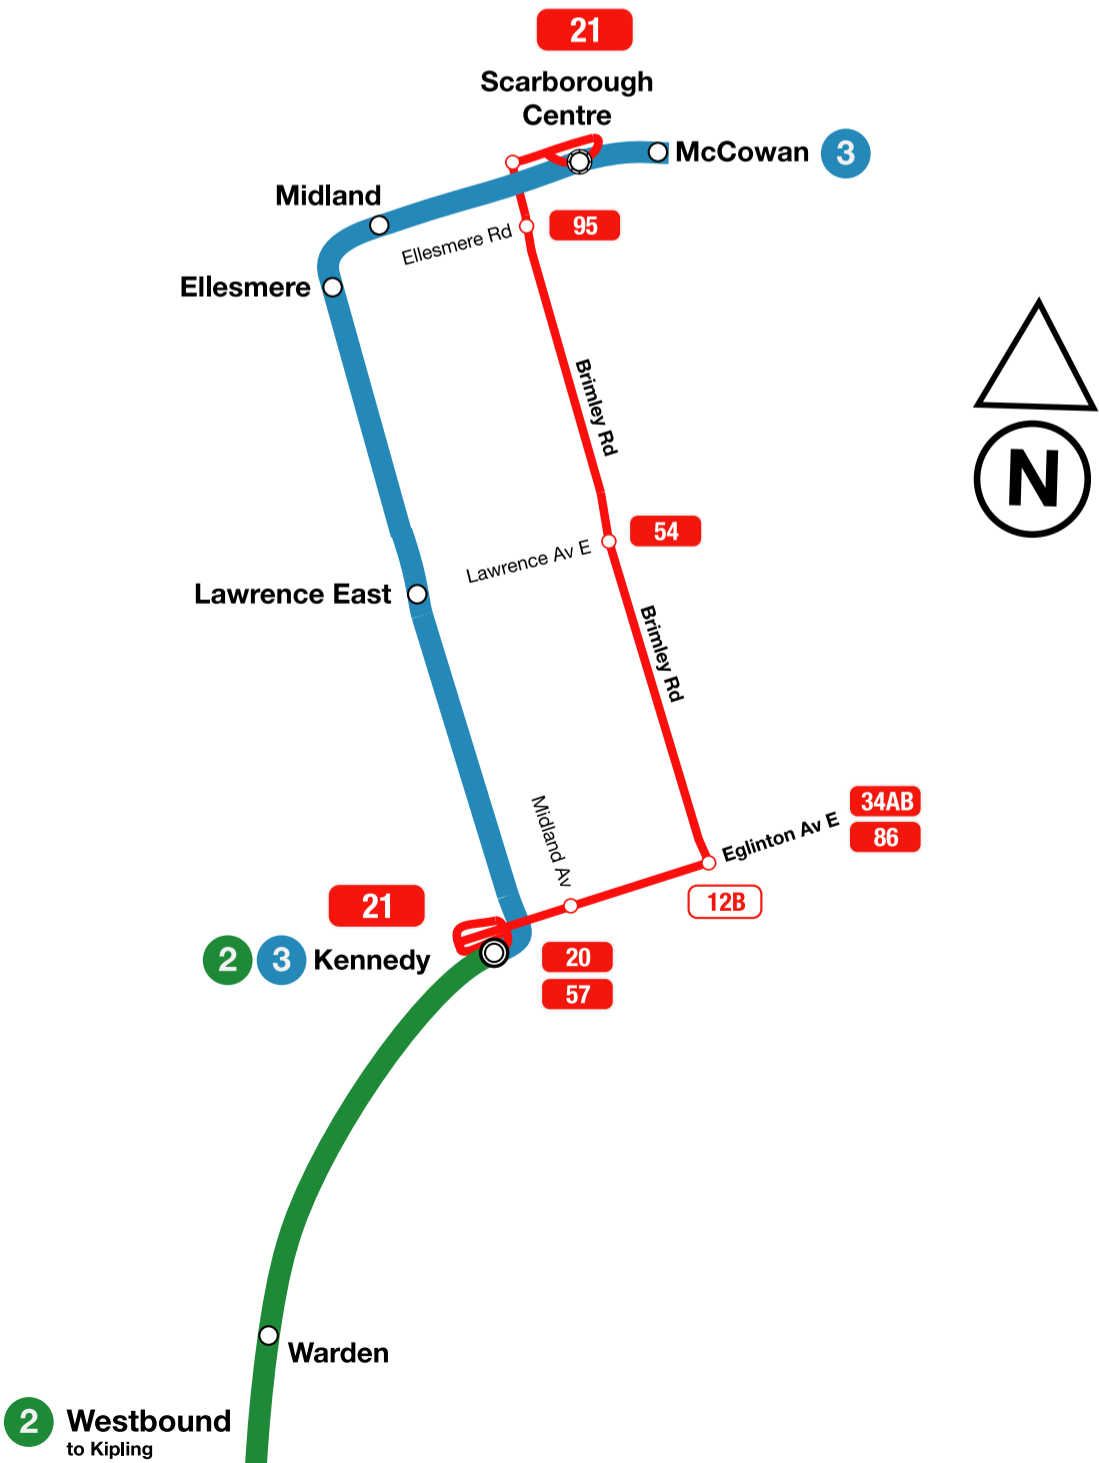

21

BRIMLEY

Routing from March 22, 1985 to July 23, 1999