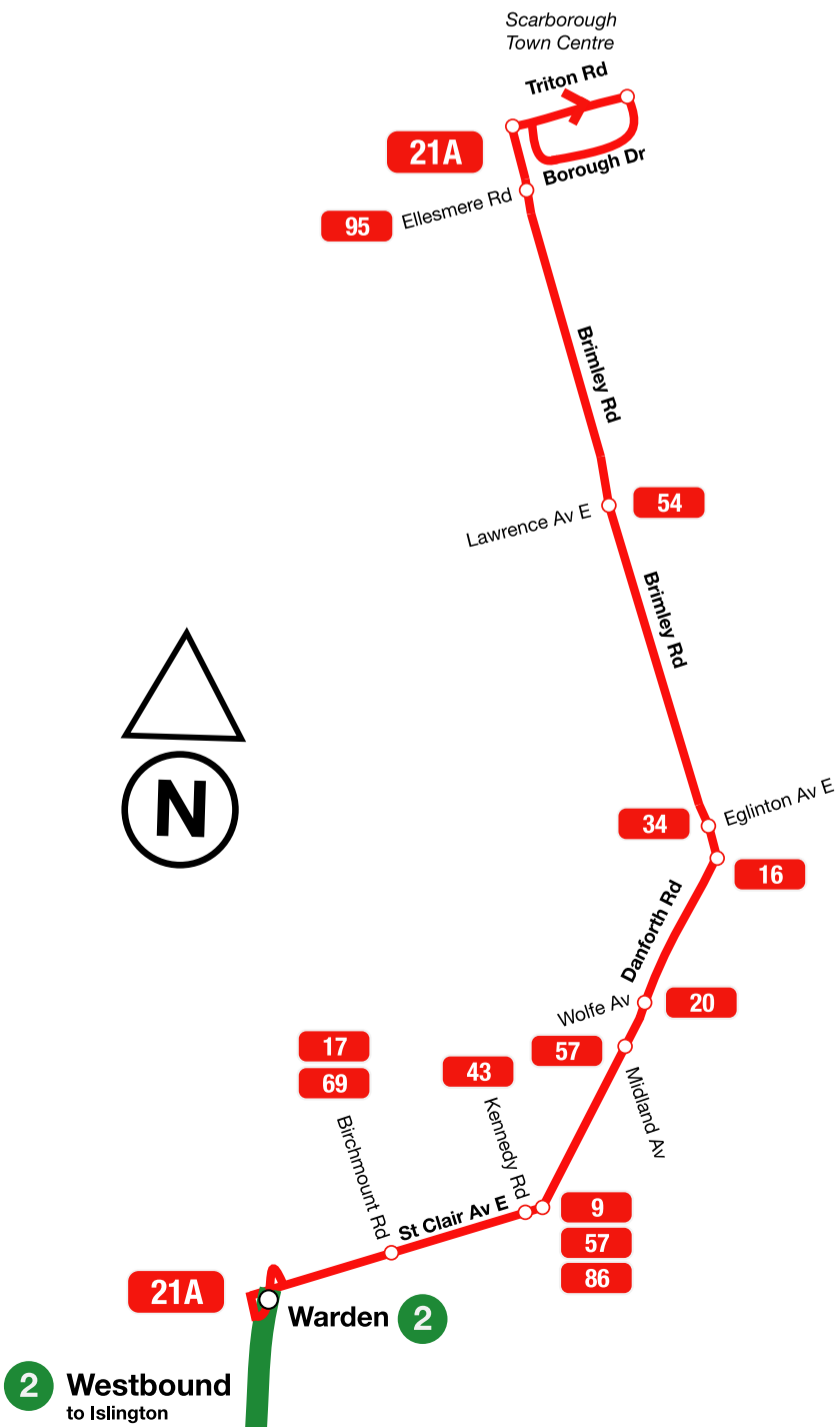

21

BRIMLEY

Routing from May 11, 1968 to September 8, 1968

21

BRIMLEY

Routing from September 9, 1968 to June 23, 1973

21

BRIMLEY

Routing from June 24, 1973 to January 3, 1976

21

BRIMLEY

Routing from January 4, 1976 to January 27, 1978

21

BRIMLEY

Routing from January 28, 1978 to November 21, 1980

21

BRIMLEY

Routing from November 22, 1980 to September 7, 1981

21

BRIMLEY

Routing from September 8, 1981 to April 15, 1984

2 Westbound to Kipling

21

BRIMLEY