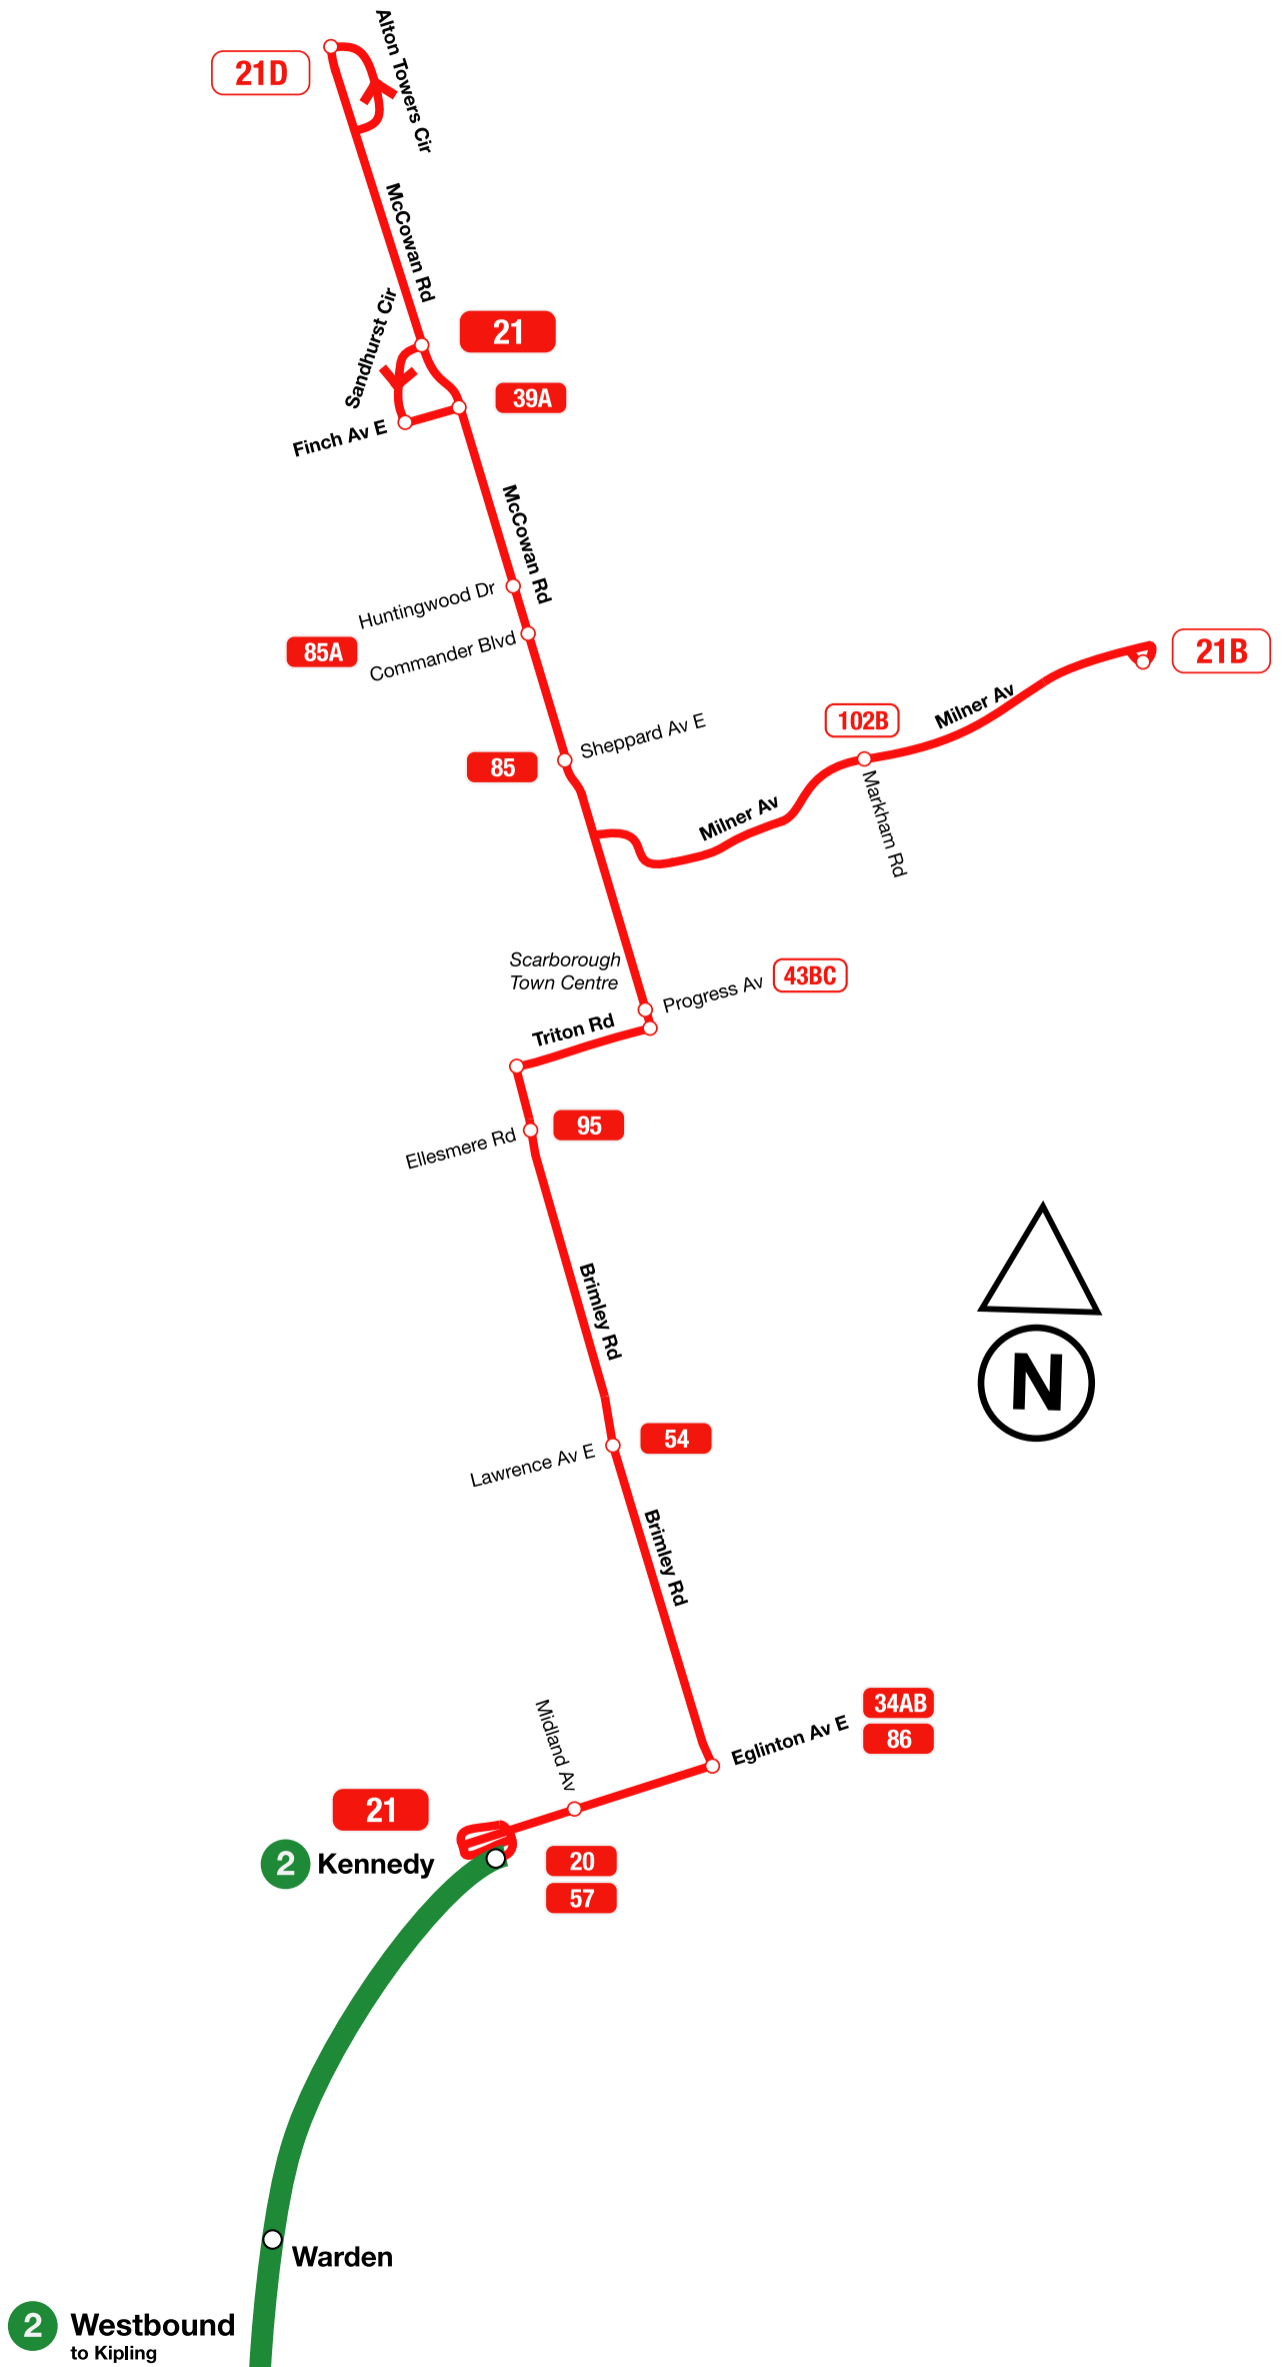

21

BRIMLEY

Routing from April 16, 1984 to March 21, 1985