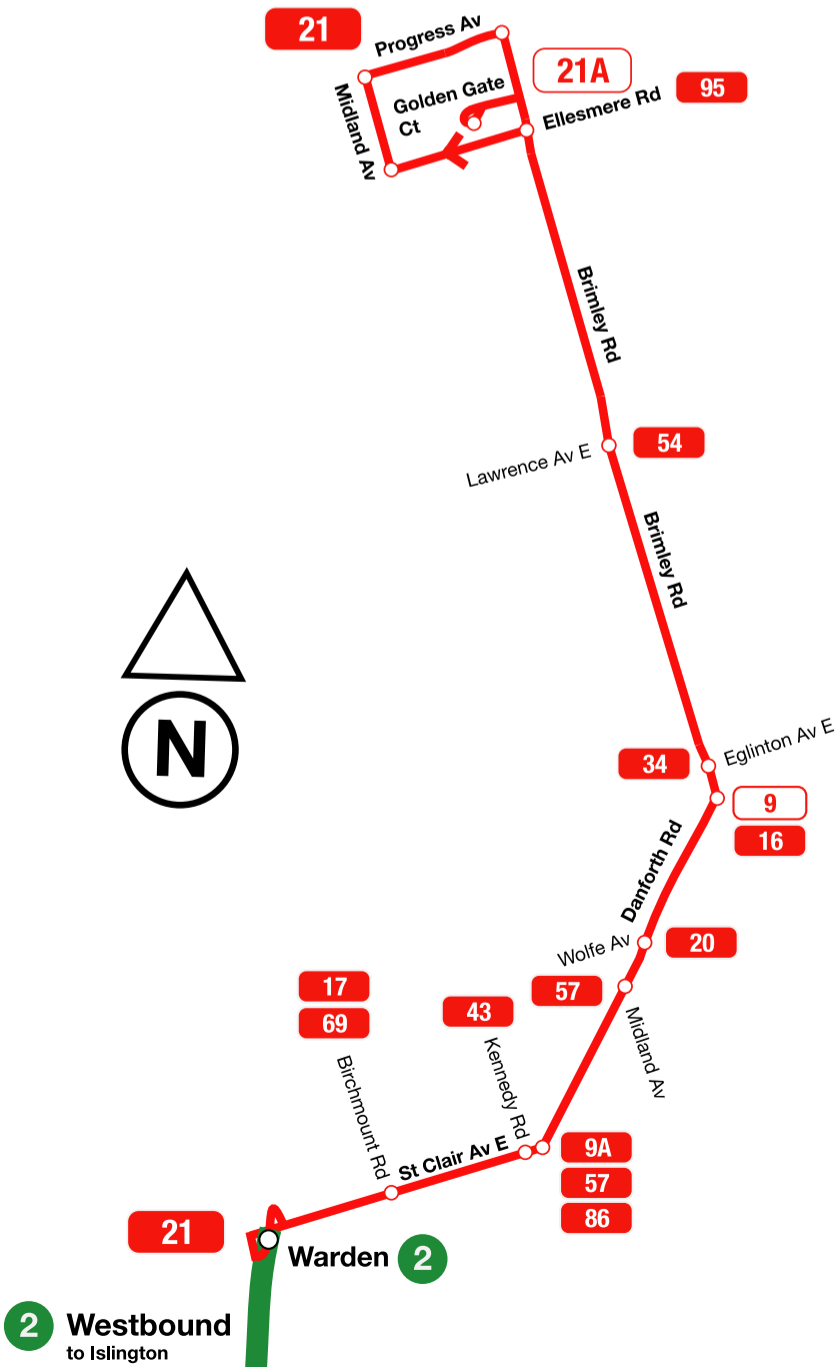

21

BRIMLEY

Routing from May 11, 1968 to September 8, 1968

21

BRIMLEY

Routing from September 9, 1968 to June 23, 1973

21

BRIMLEY

Routing from June 24, 1973 to January 3, 1976

21

BRIMLEY

Routing from January 4, 1976 to January 27, 1978

21

BRIMLEY

Routing from January 28, 1978 to November 21, 1980

21

BRIMLEY

Routing from November 22, 1980 to September 7, 1981

21

BRIMLEY

Routing from September 8, 1981 to April 15, 1984

2 Westbound to Kipling

21

BRIMLEY