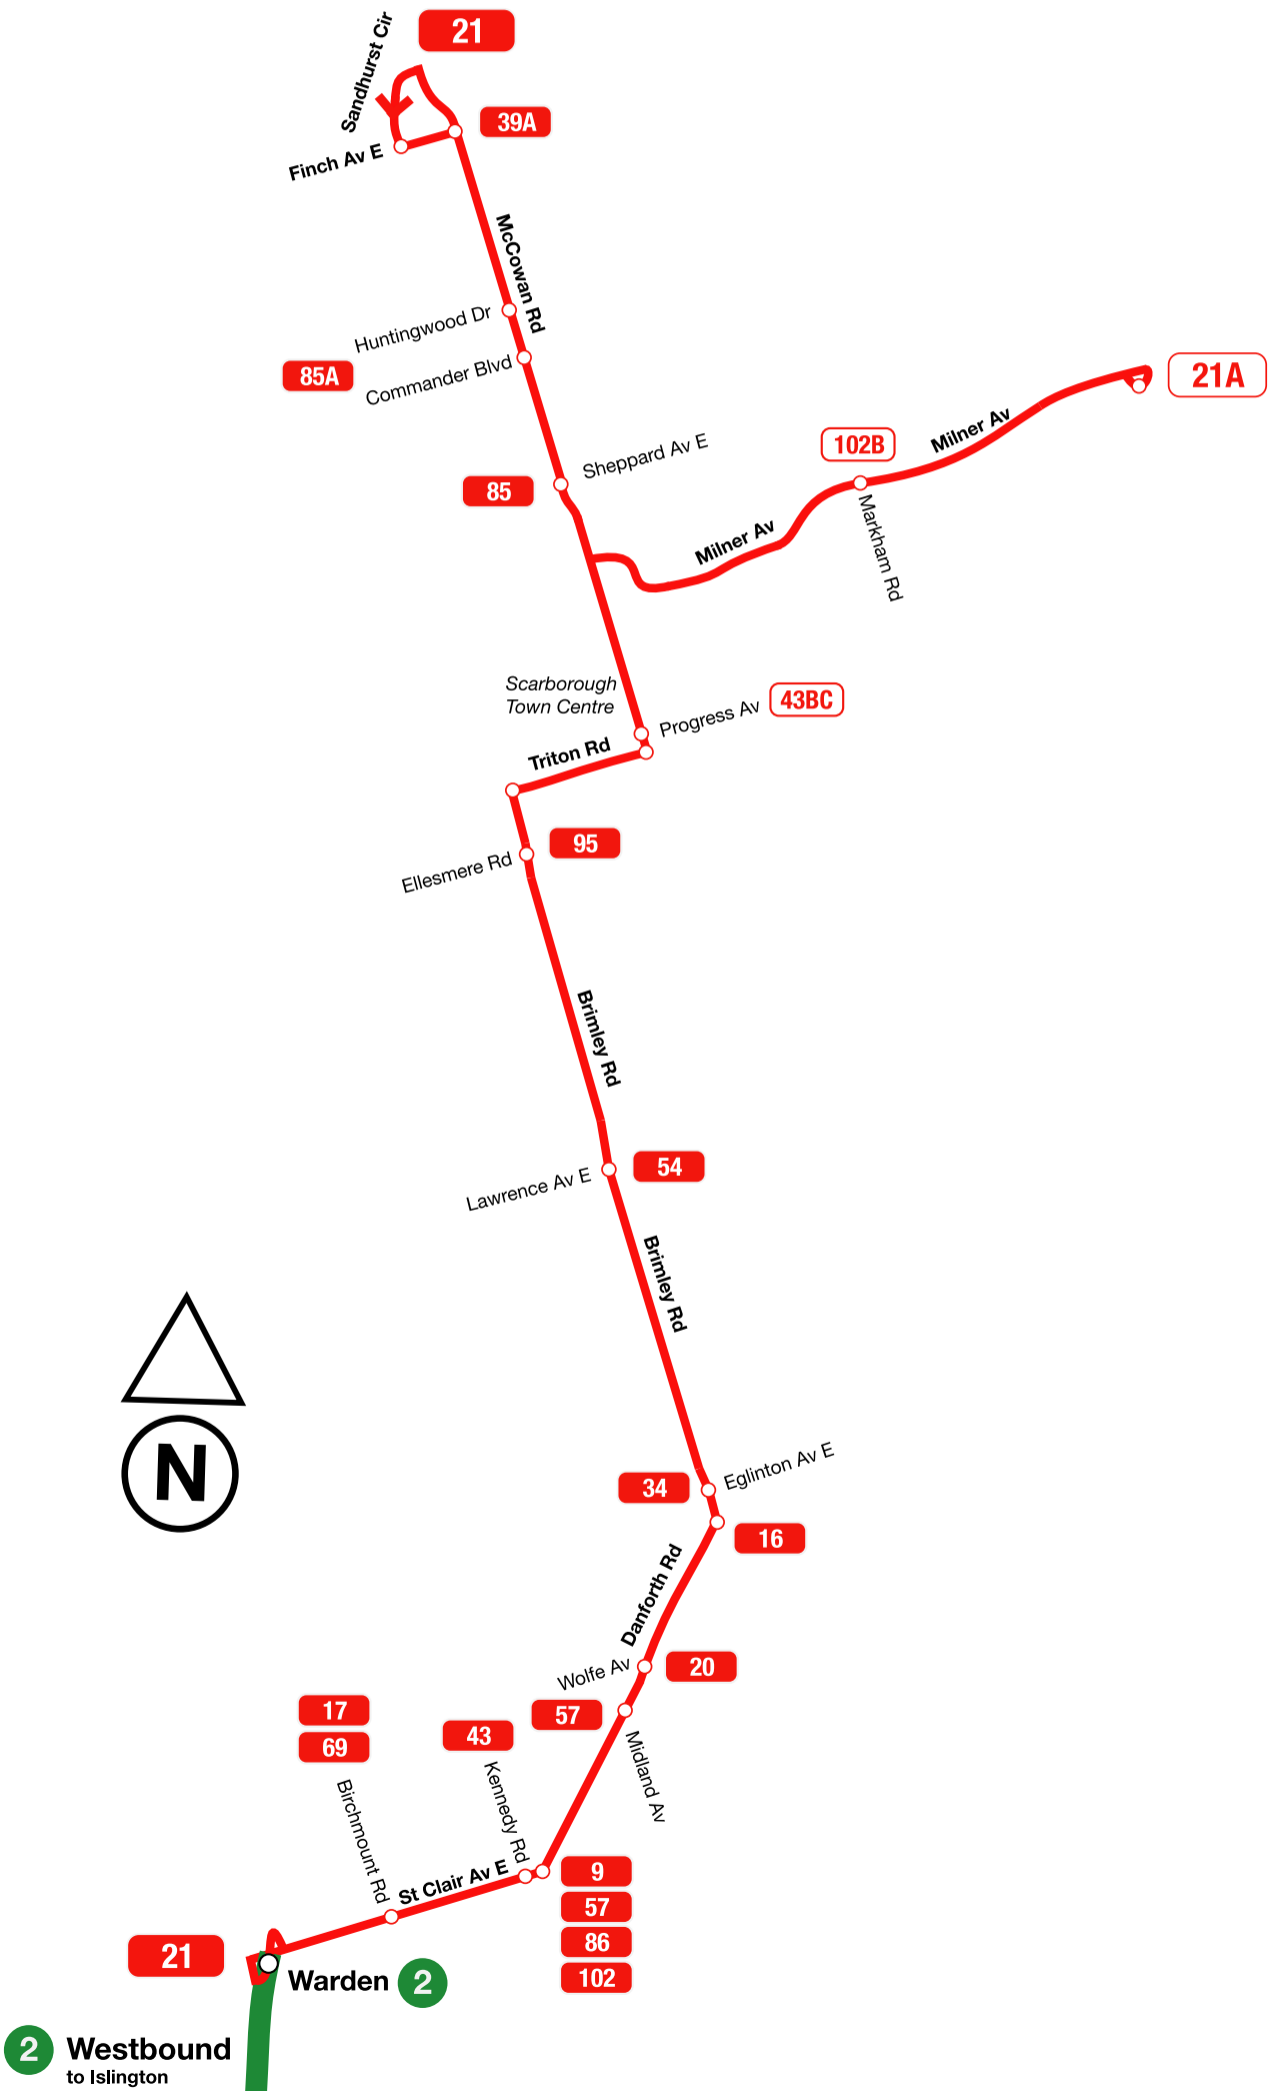

21

BRIMLEY

Routing from May 11, 1968 to September 8, 1968

21

BRIMLEY

Routing from September 9, 1968 to June 23, 1973

21

BRIMLEY

Routing from June 24, 1973 to January 3, 1976

21

BRIMLEY

Routing from January 4, 1976 to January 27, 1978

21

BRIMLEY

Routing from January 28, 1978 to November 21, 1980

21

BRIMLEY

Routing from November 22, 1980 to September 7, 1981

21

BRIMLEY

Routing from September 8, 1981 to April 15, 1984

2 Westbound to Kipling

21

BRIMLEY