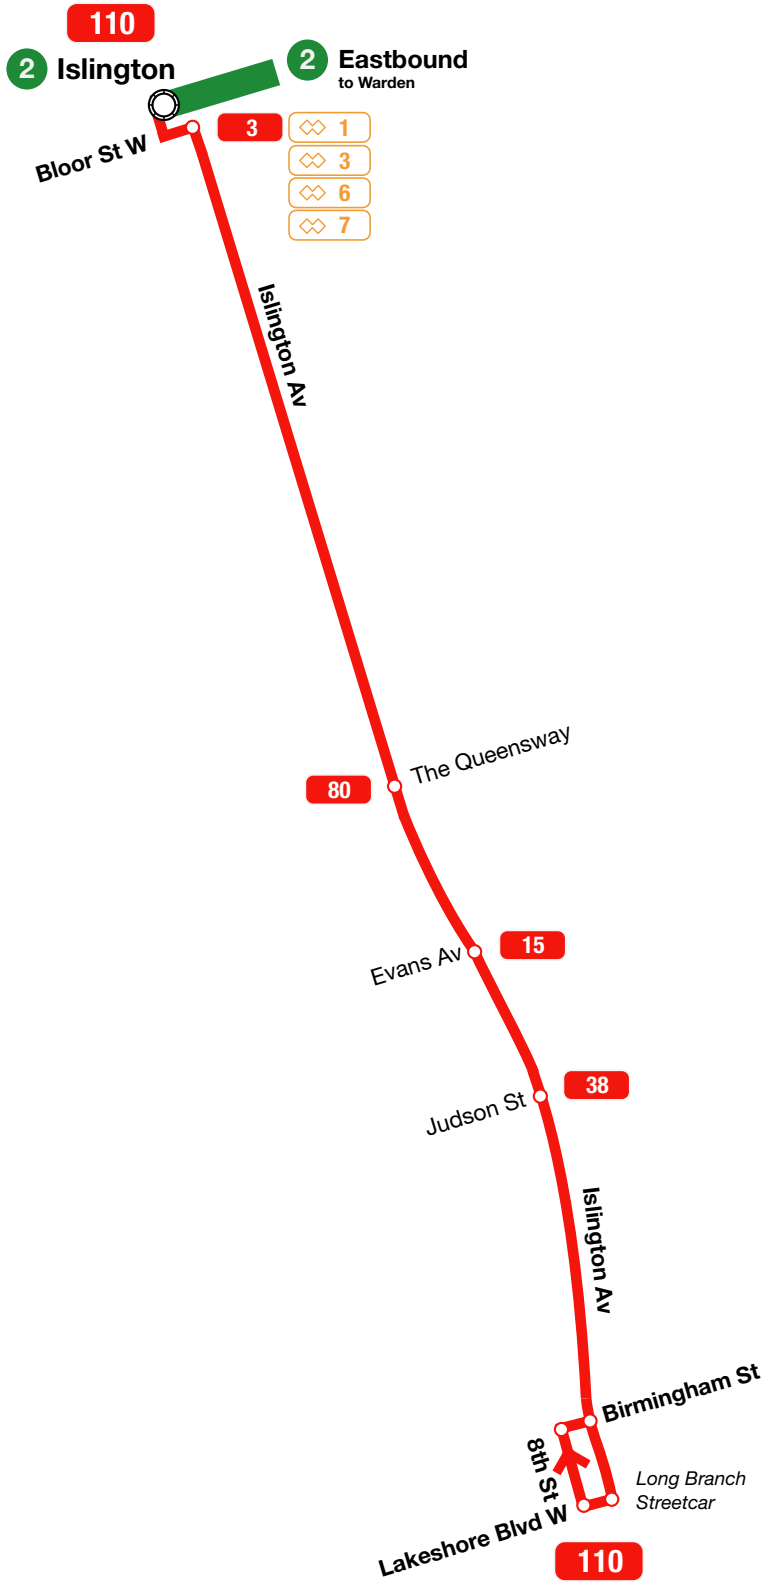

110

ISLINGTON SOUTH

Routing from December 10, 1979 to September 2, 1989

110

ISLINGTON SOUTH

Routing from September 3, 1989 to January 7, 1995

110

ISLINGTON SOUTH

Routing since January 7, 1995