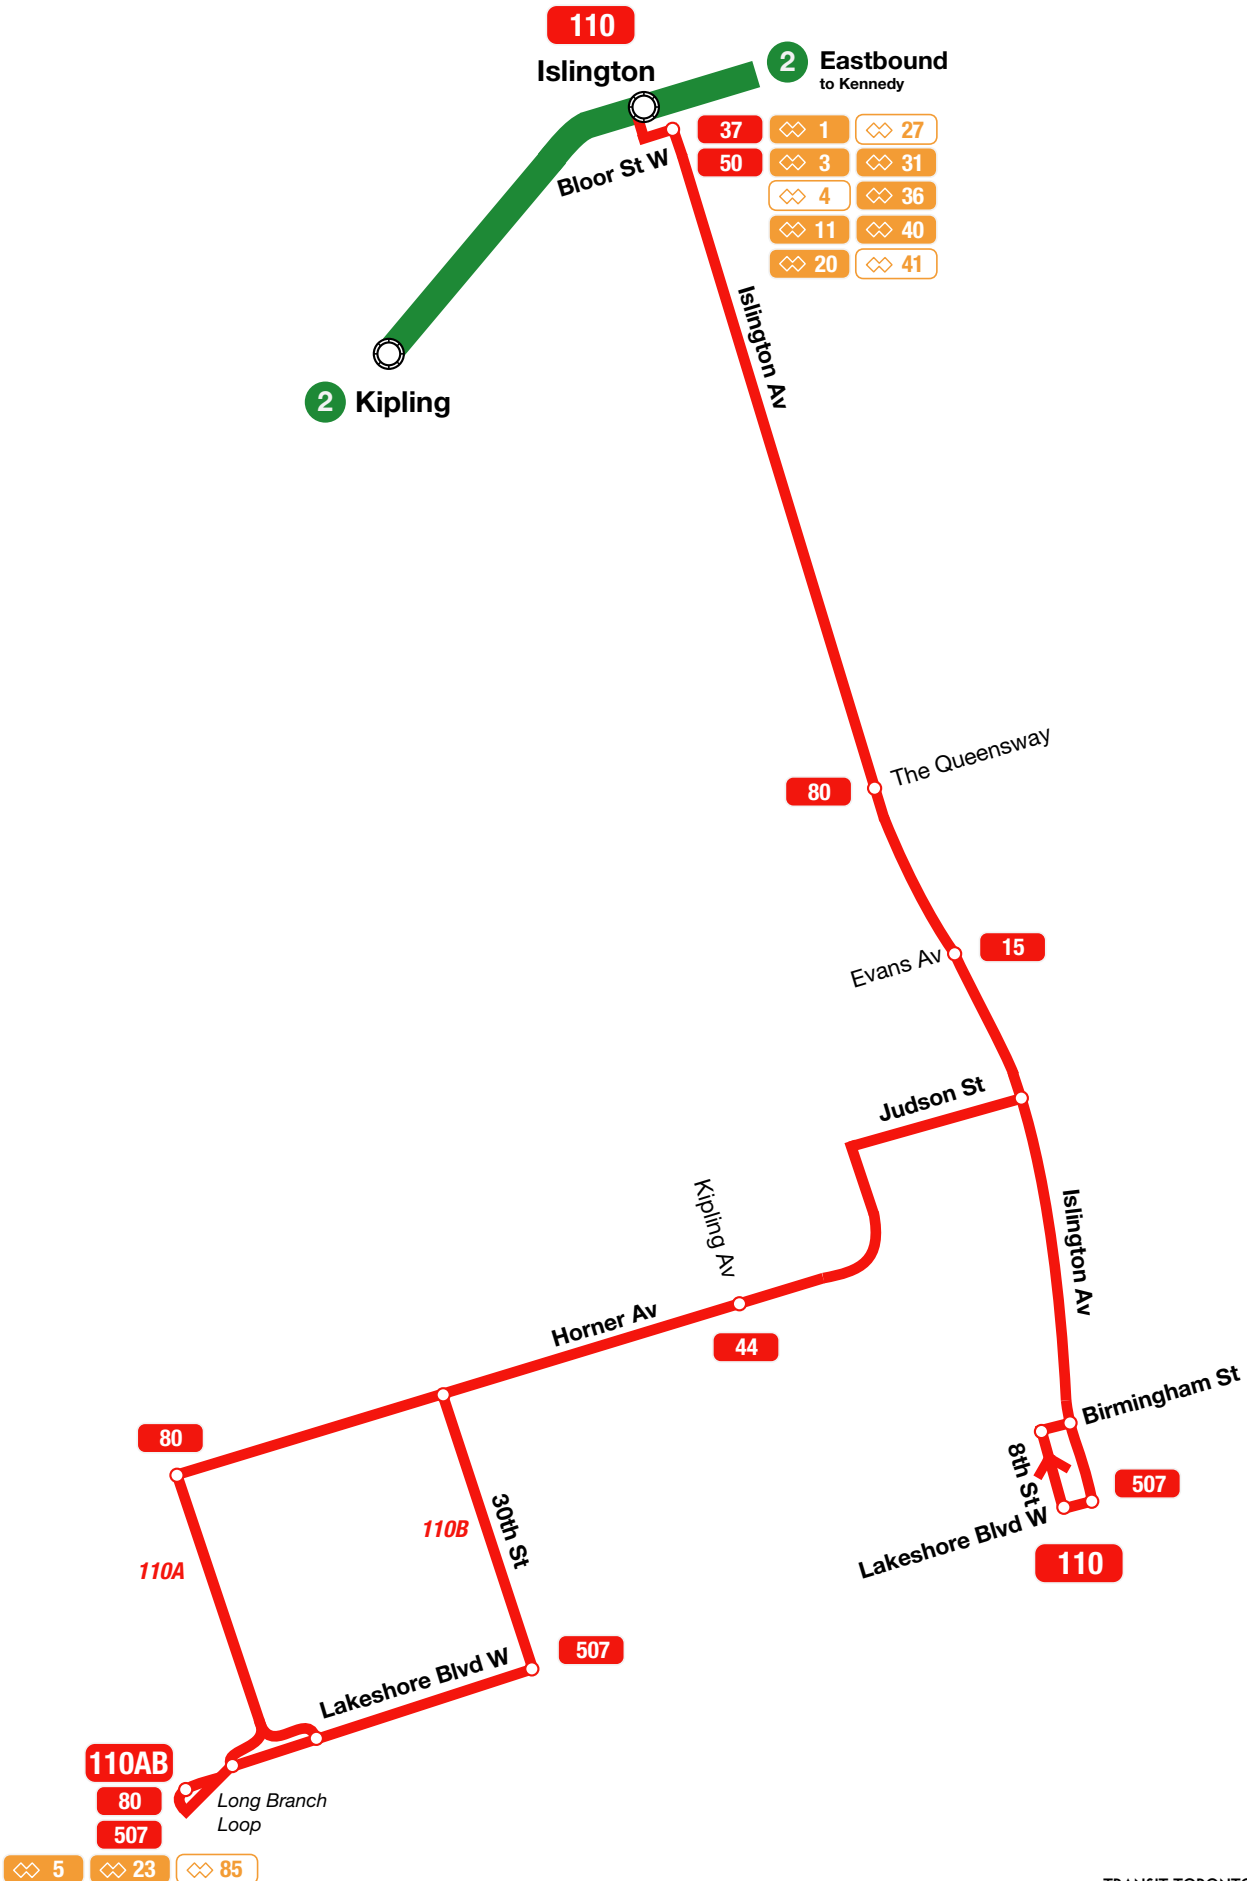

110

ISLINGTON SOUTH

Routing from December 10, 1979 to September 2, 1989

110

ISLINGTON SOUTH

Routing from September 3, 1989 to January 7, 1995

110

ISLINGTON SOUTH

Routing since January 7, 1995