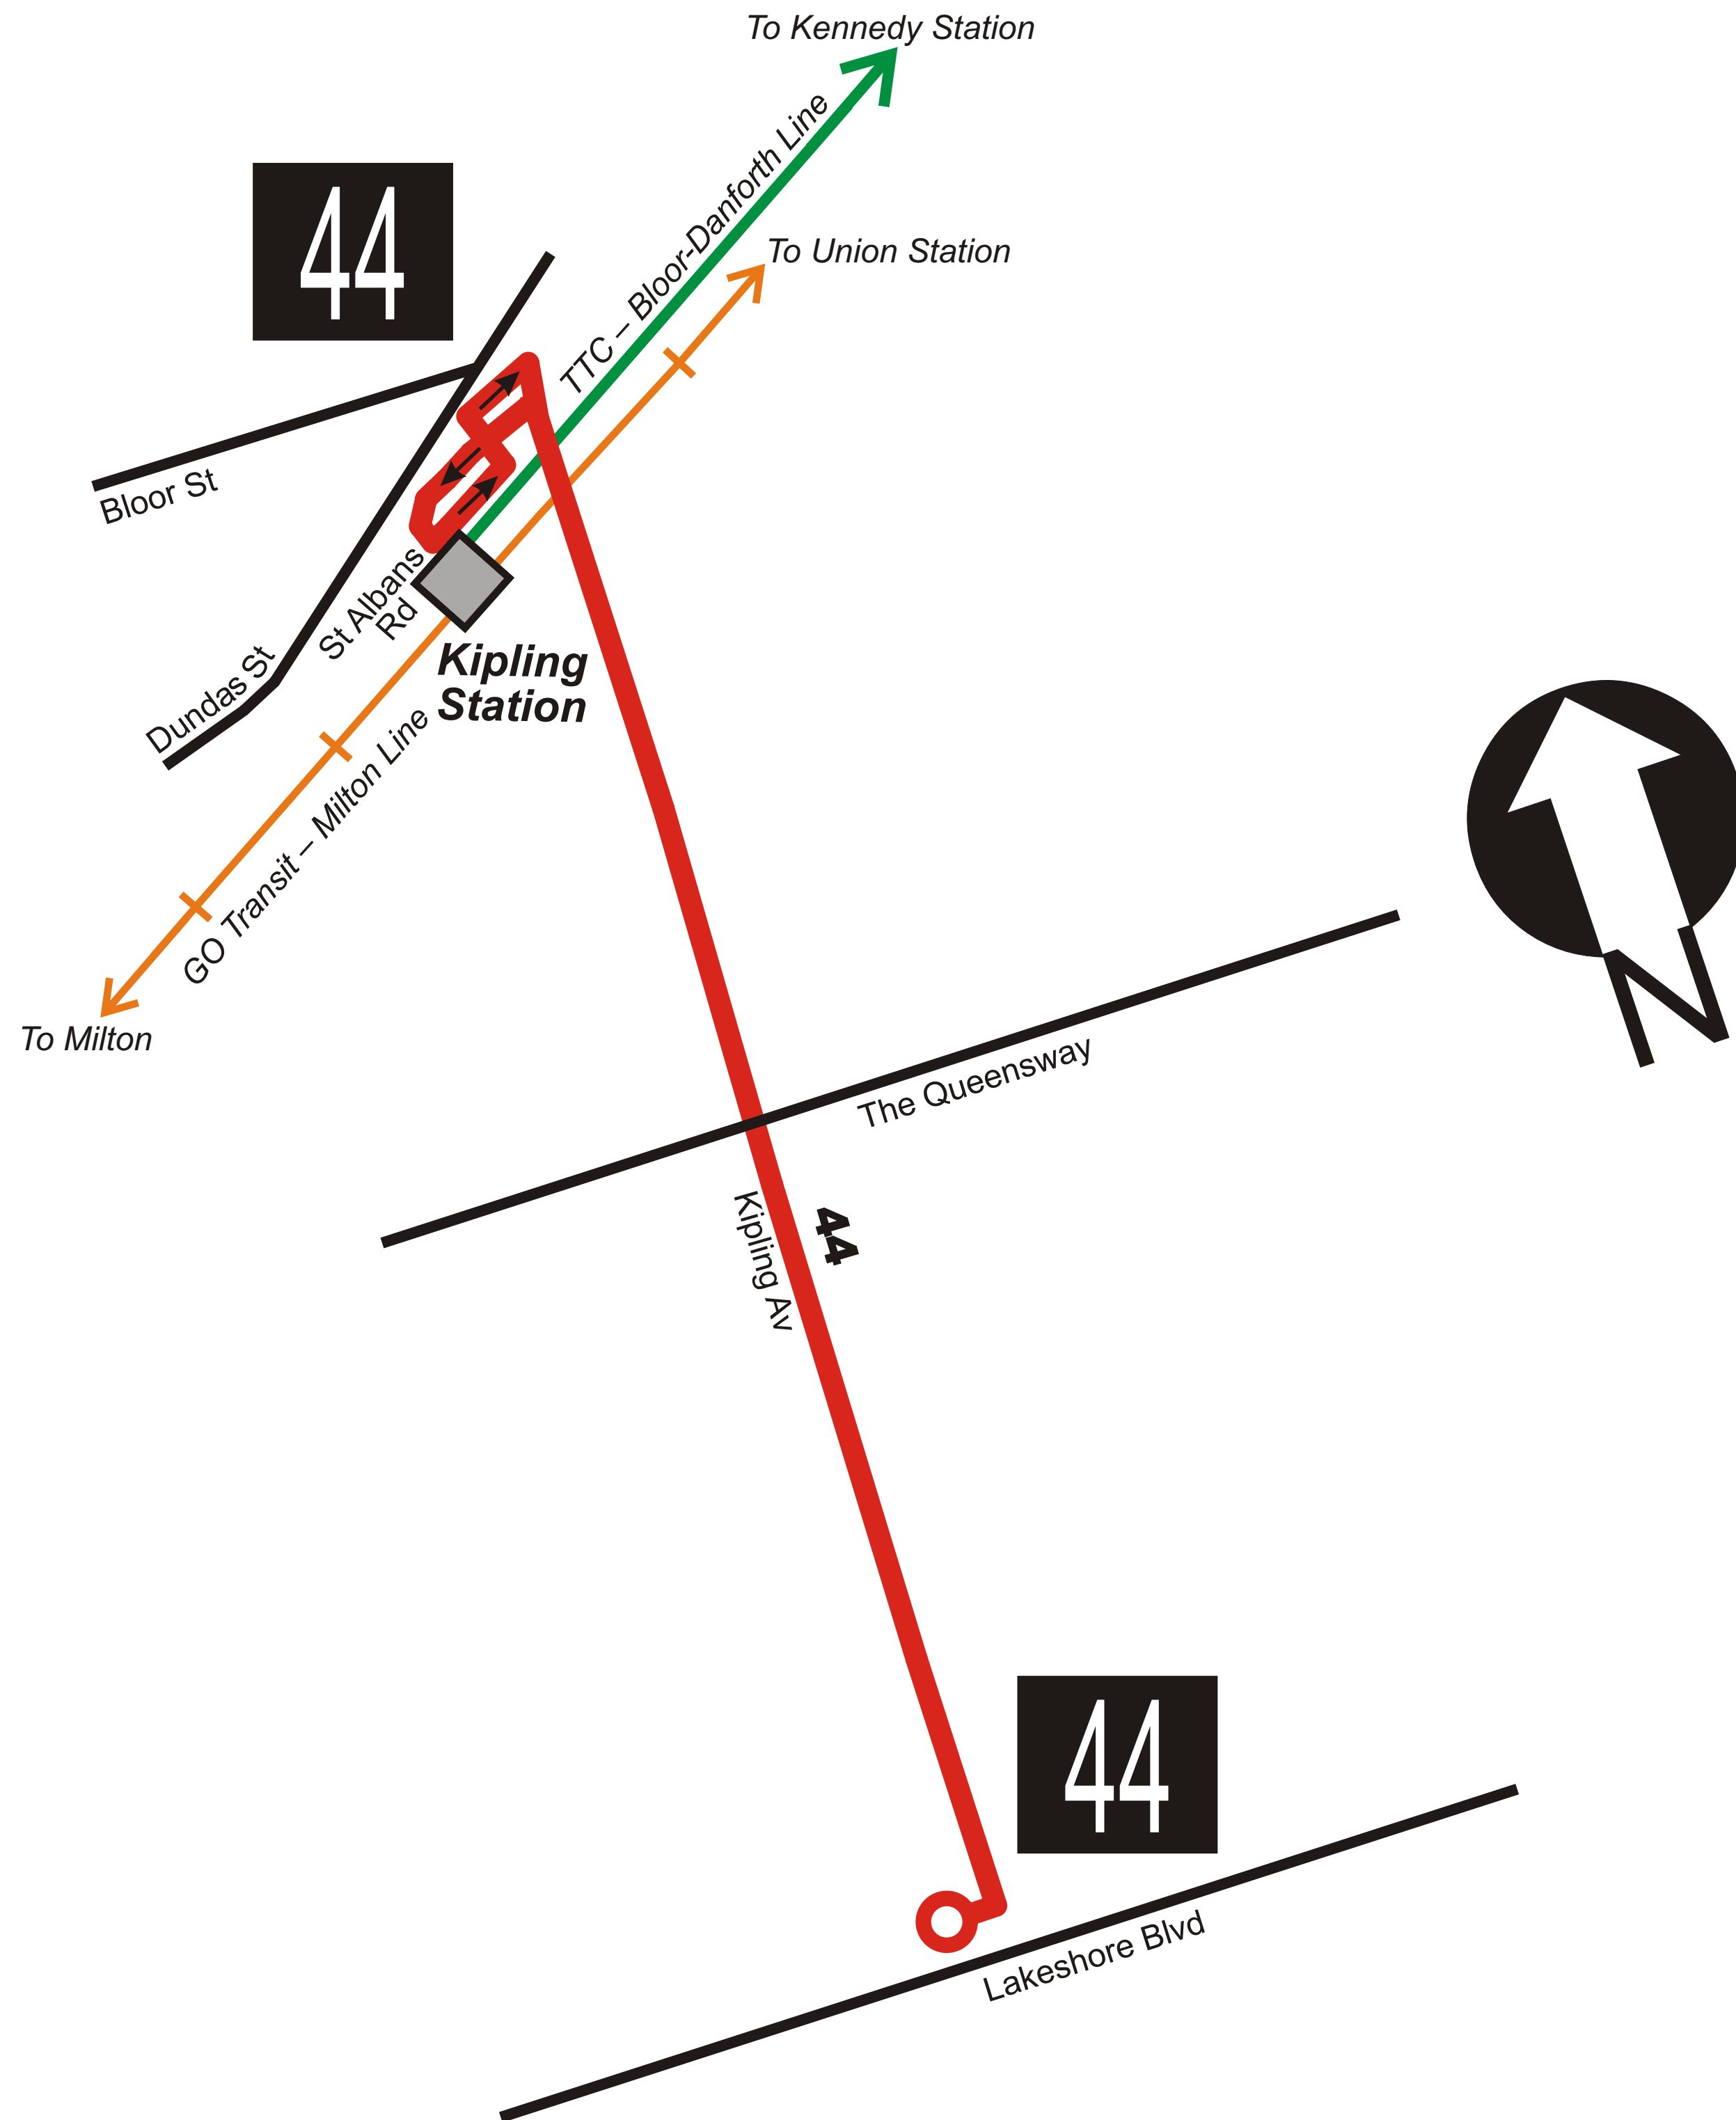

# 44 KIPLING SOUTH – May 11, 1968 To November 22, 1980

# 44 KIPLING SOUTH – November 22, 1980 To September 6, 1998

# 44 KIPLING SOUTH – September 6, 1998 To Present

**CALNAN MAP CREATIONS**  
Map Drawn by John F. Calnan