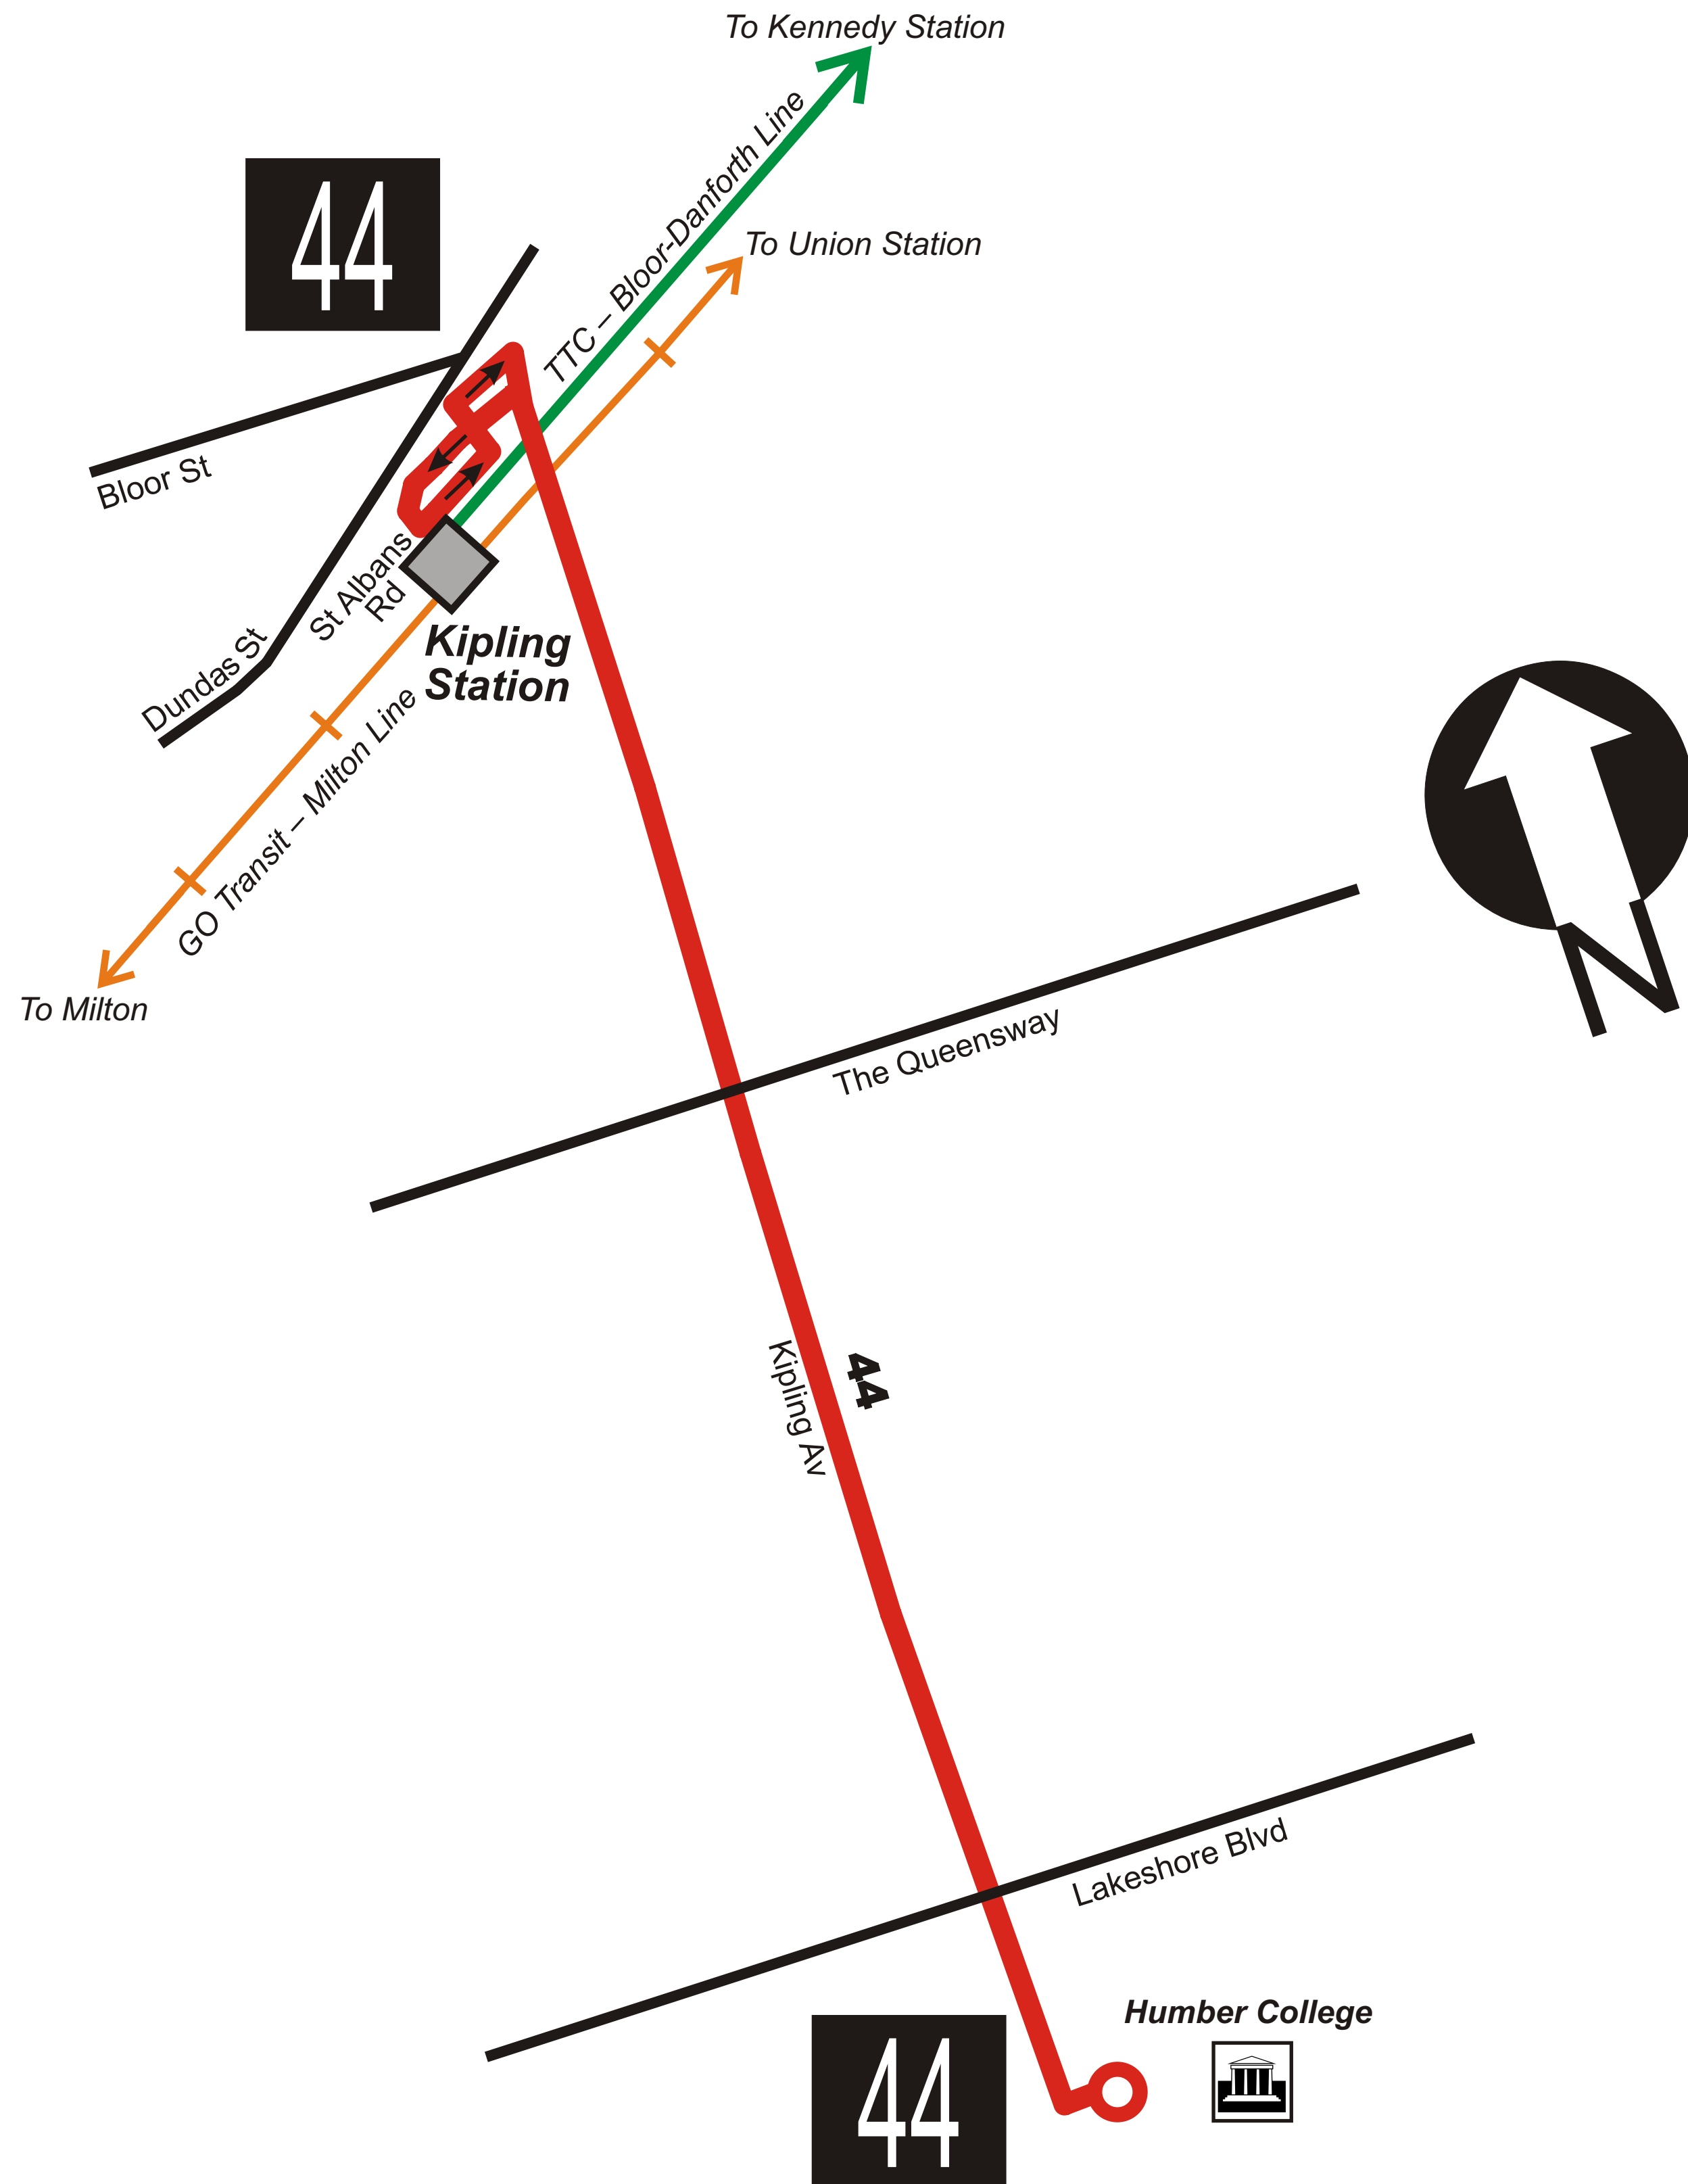

# 44 KIPLING SOUTH – May 11, 1968 To November 22, 1980

# 44 KIPLING SOUTH – November 22, 1980 To September 6, 1998

# 44 KIPLING SOUTH – September 6, 1998 To Present

**CALNAN MAP CREATIONS**  
Map Drawn by John F. Calnan