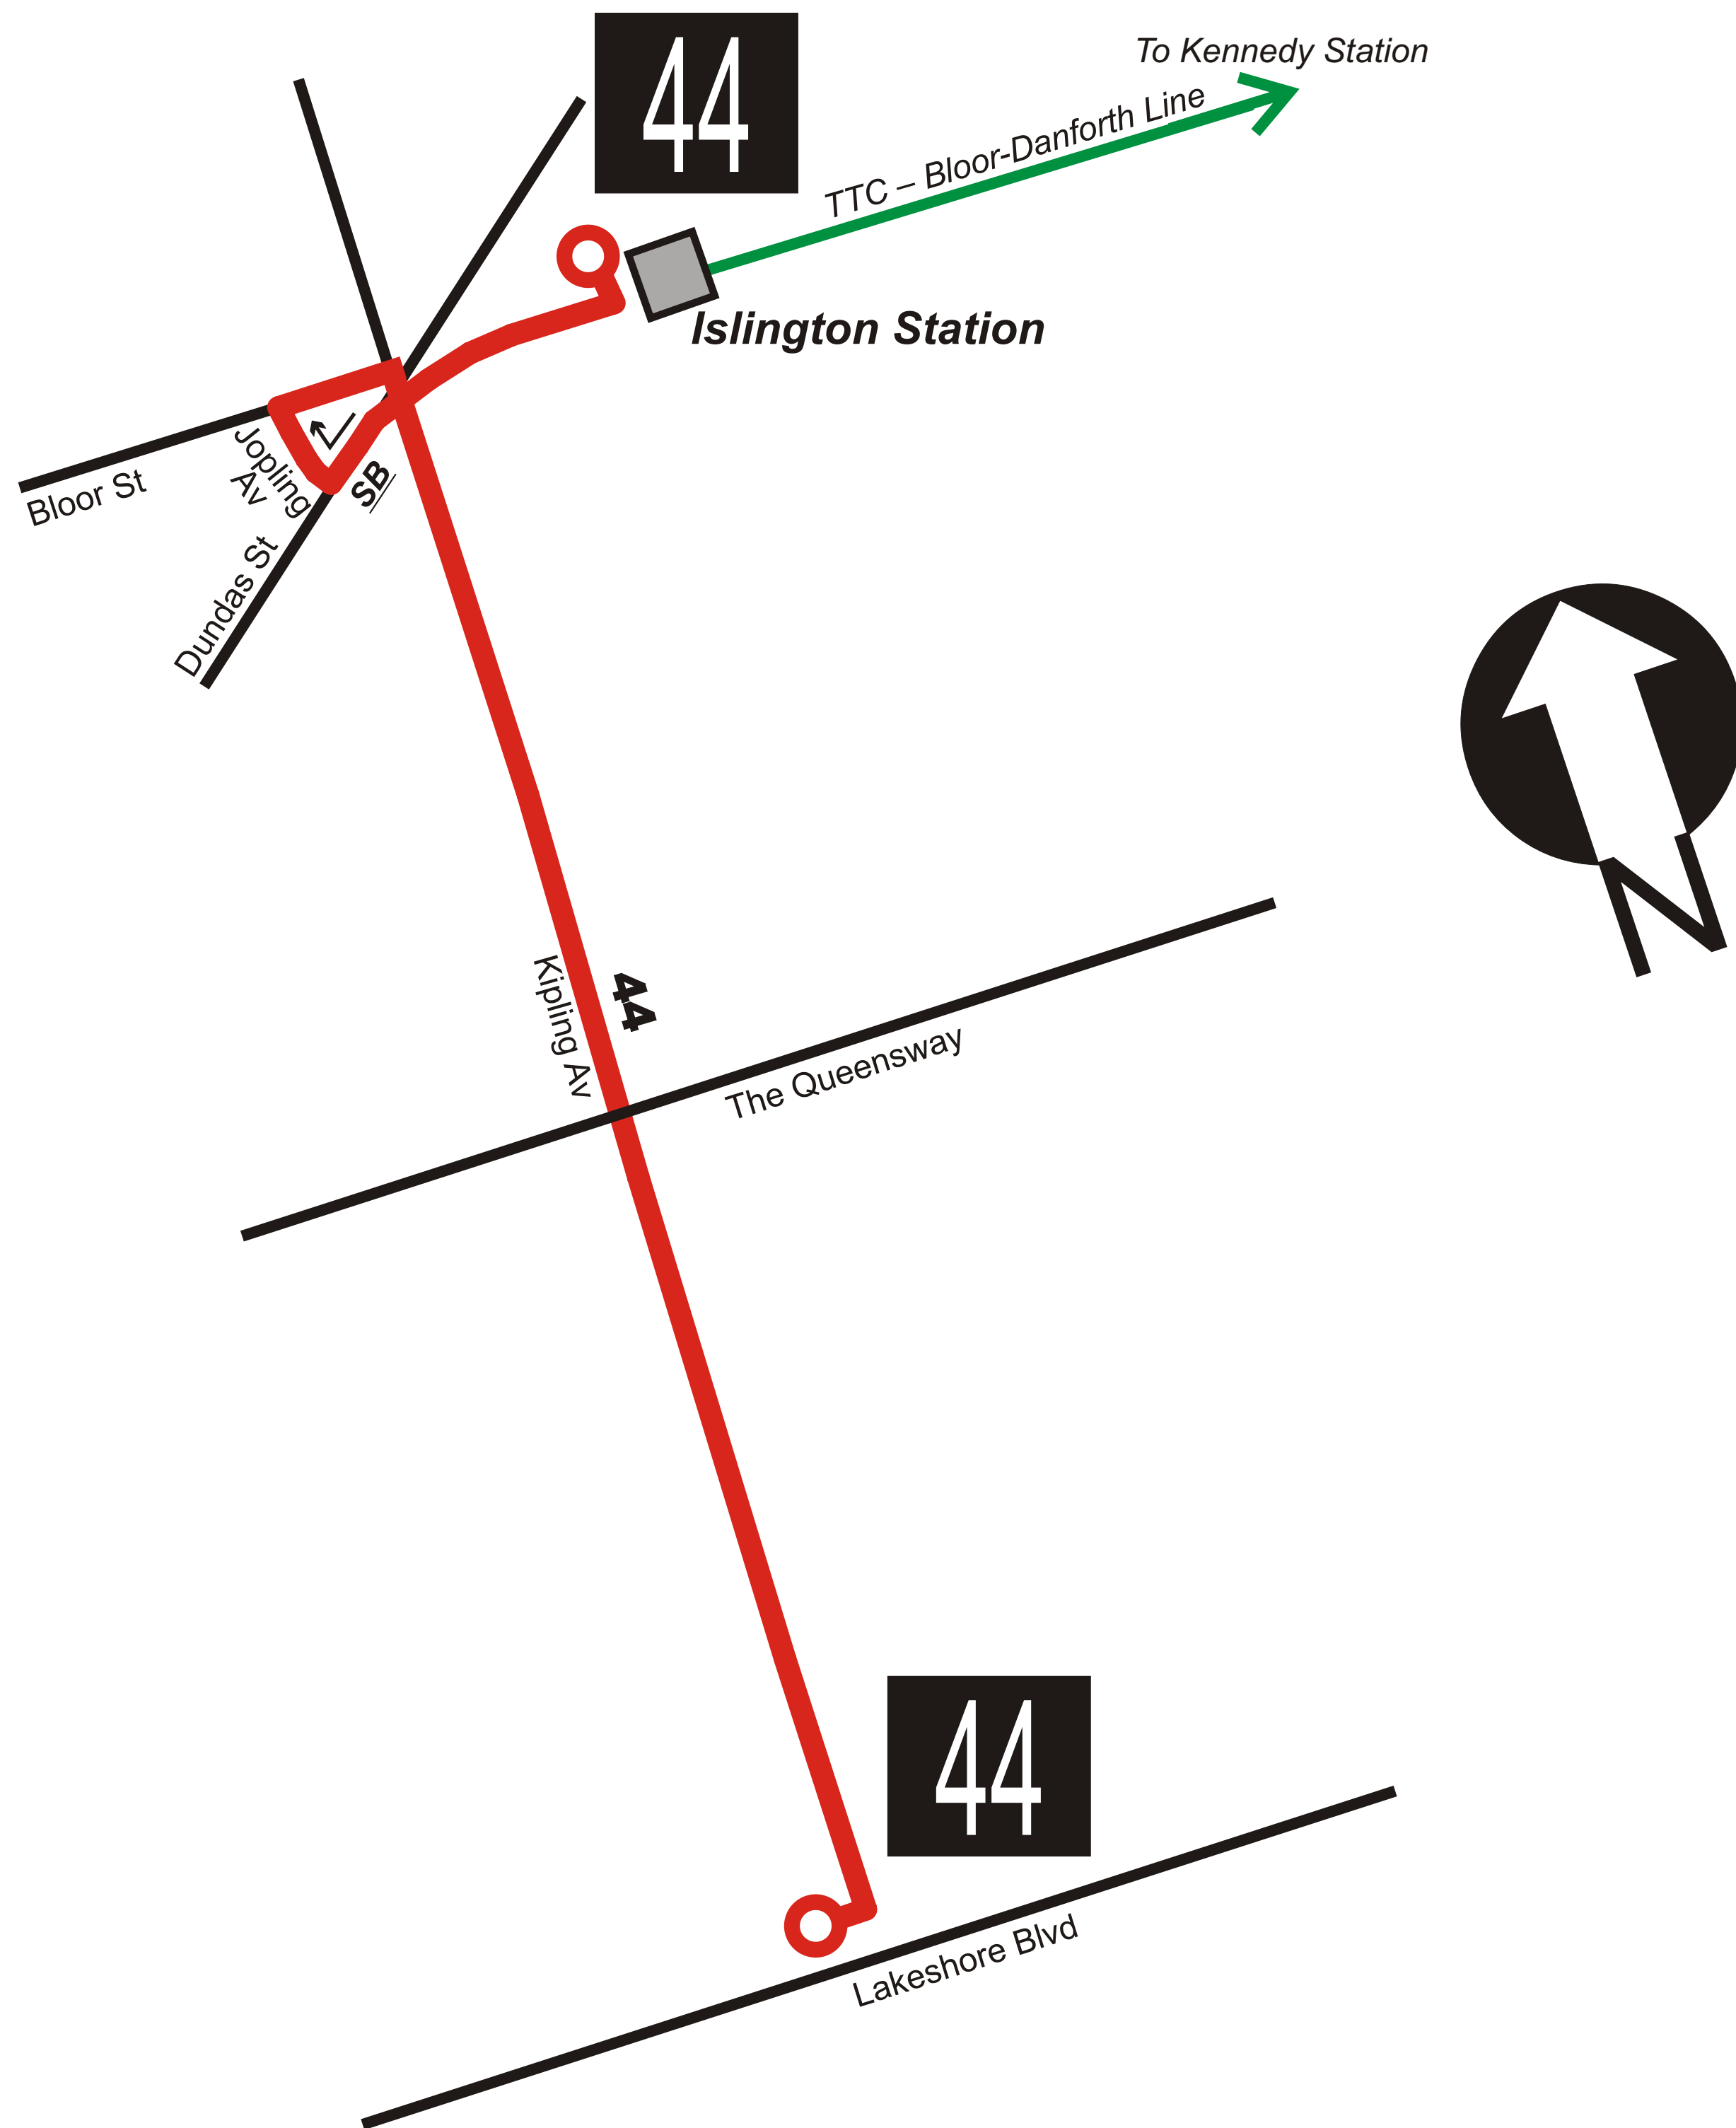

# 44 KIPLING SOUTH – May 11, 1968 To November 22, 1980

# 44 KIPLING SOUTH – November 22, 1980 To September 6, 1998

# 44 KIPLING SOUTH – September 6, 1998 To Present

**CALNAN MAP CREATIONS**  
Map Drawn by John F. Calnan