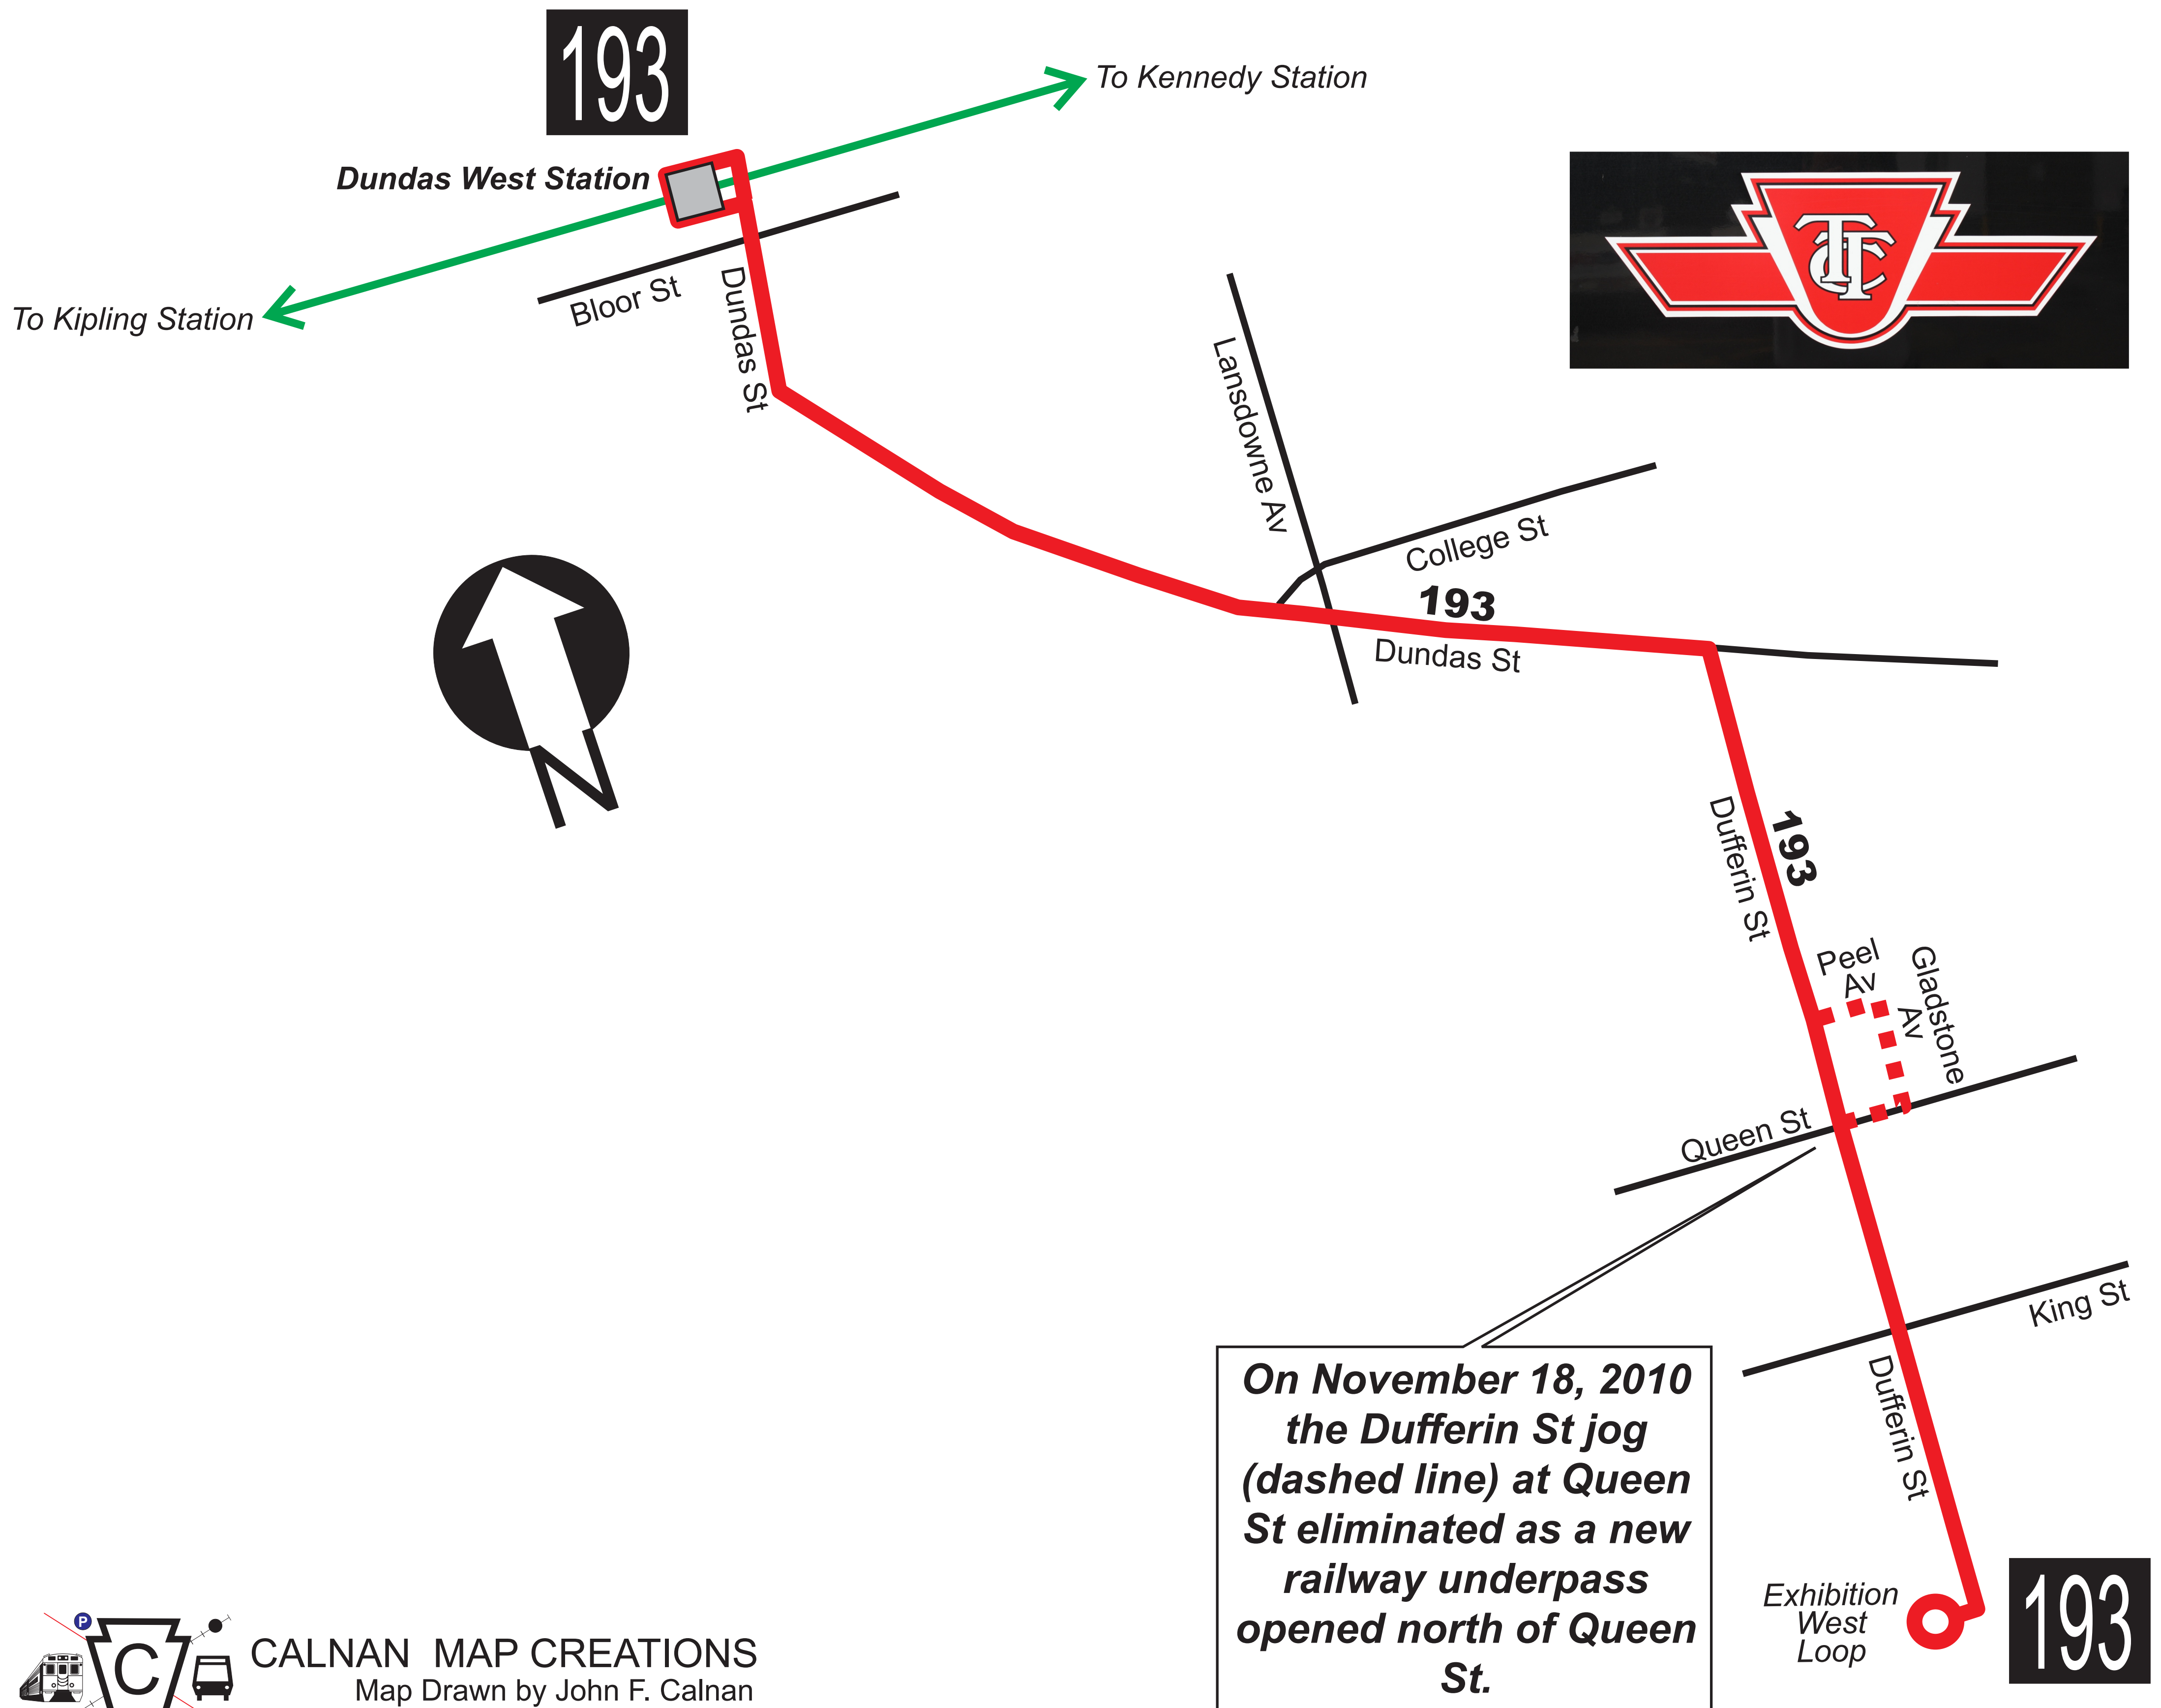

193 EXHIBITION ROCKET

November 24, 2002 To Present

CALNAN MAP CREATIONS
Map Drawn by John F. Calnan