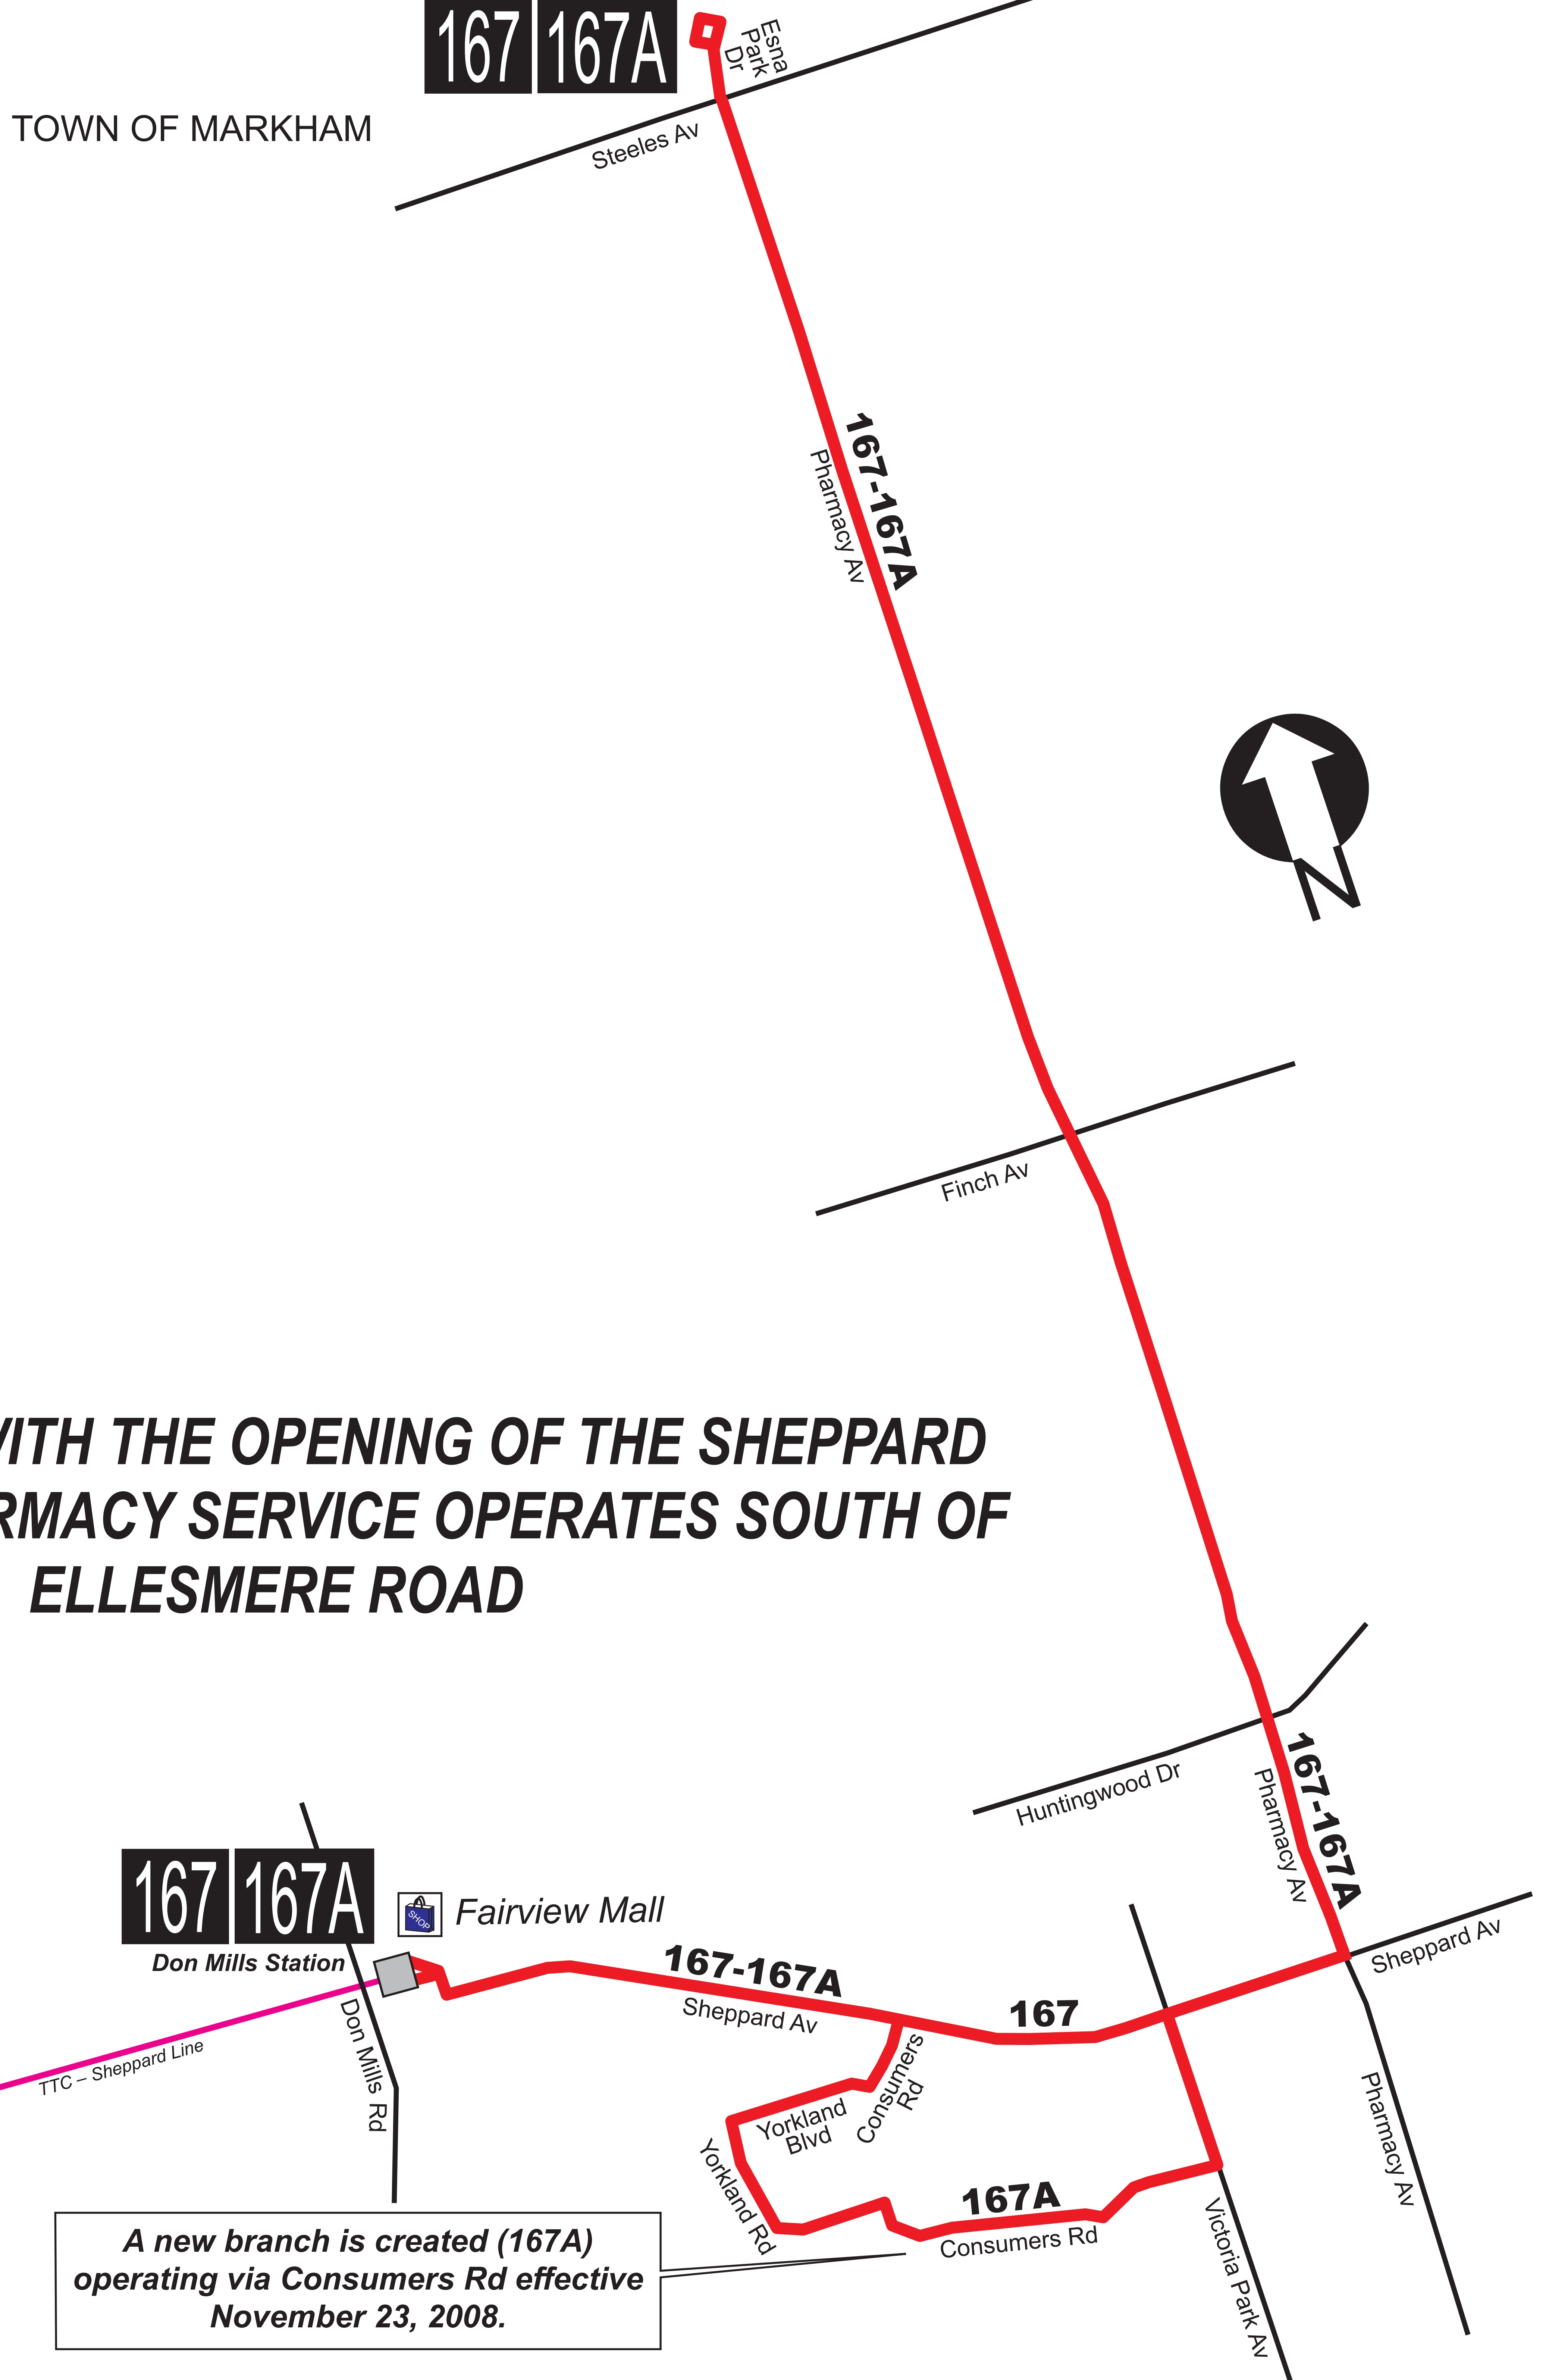

167 PHARMACY NORTH

November 24, 2002 To Present

CONCURRENT WITH THE OPENING OF THE SHEPPARD SUBWAY, 67 PHARMACY SERVICE OPERATES SOUTH OF ELLESMERE ROAD