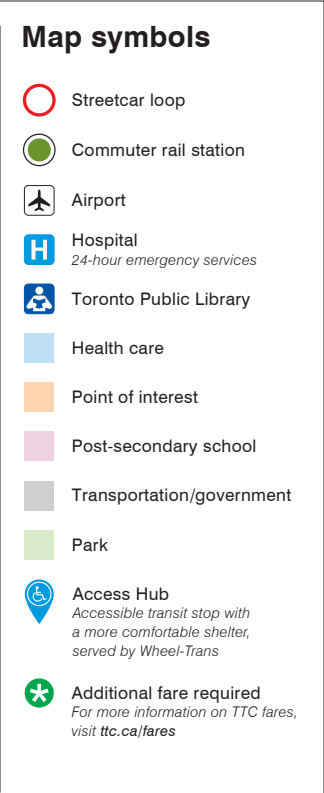

System Map

Transit partners

- UP** (Union Pearson Express)
- GO Transit**
- Ontario Northland**
- York Region Transit**
- mWay**
- Brampton Transit**
- Durham Region Transit**
- VIA Rail**