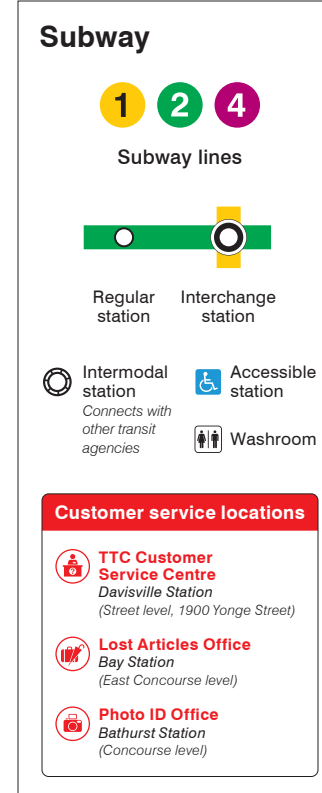

System Map

Transit partners

- UP** (Union Pearson Express)
- GO Transit**
- Ontario Northland**
- York Region Transit**
- mWay**
- Brampton Transit**
- Durham Region Transit**
- VIA Rail**