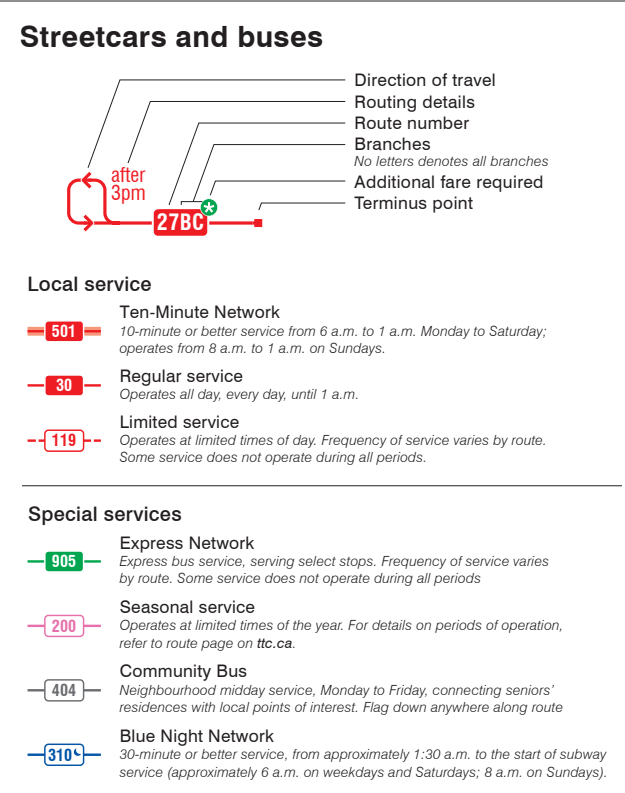

System Map

Transit partners

- UP** (Union Pearson Express)
- GO Transit**
- Ontario Northland**
- York Region Transit**
- mWay**
- Brampton Transit**
- Durham Region Transit**
- VIA Rail**