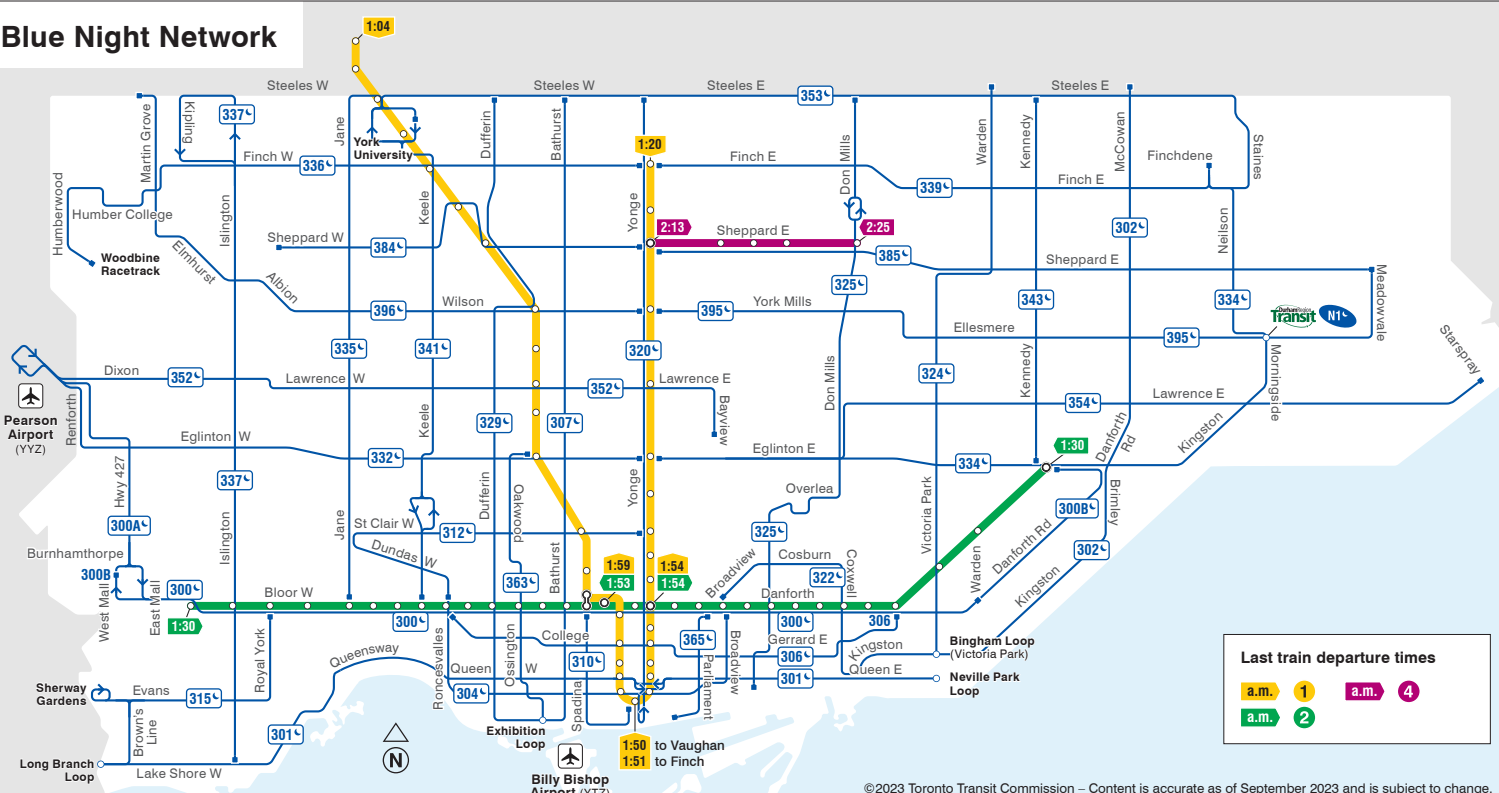

System Map

Transit partners

- UP** (Union Pearson Express)
- GO Transit**
- Ontario Northland**
- York Region Transit**
- mWay**
- Brampton Transit**
- Durham Region Transit**
- VIA Rail**