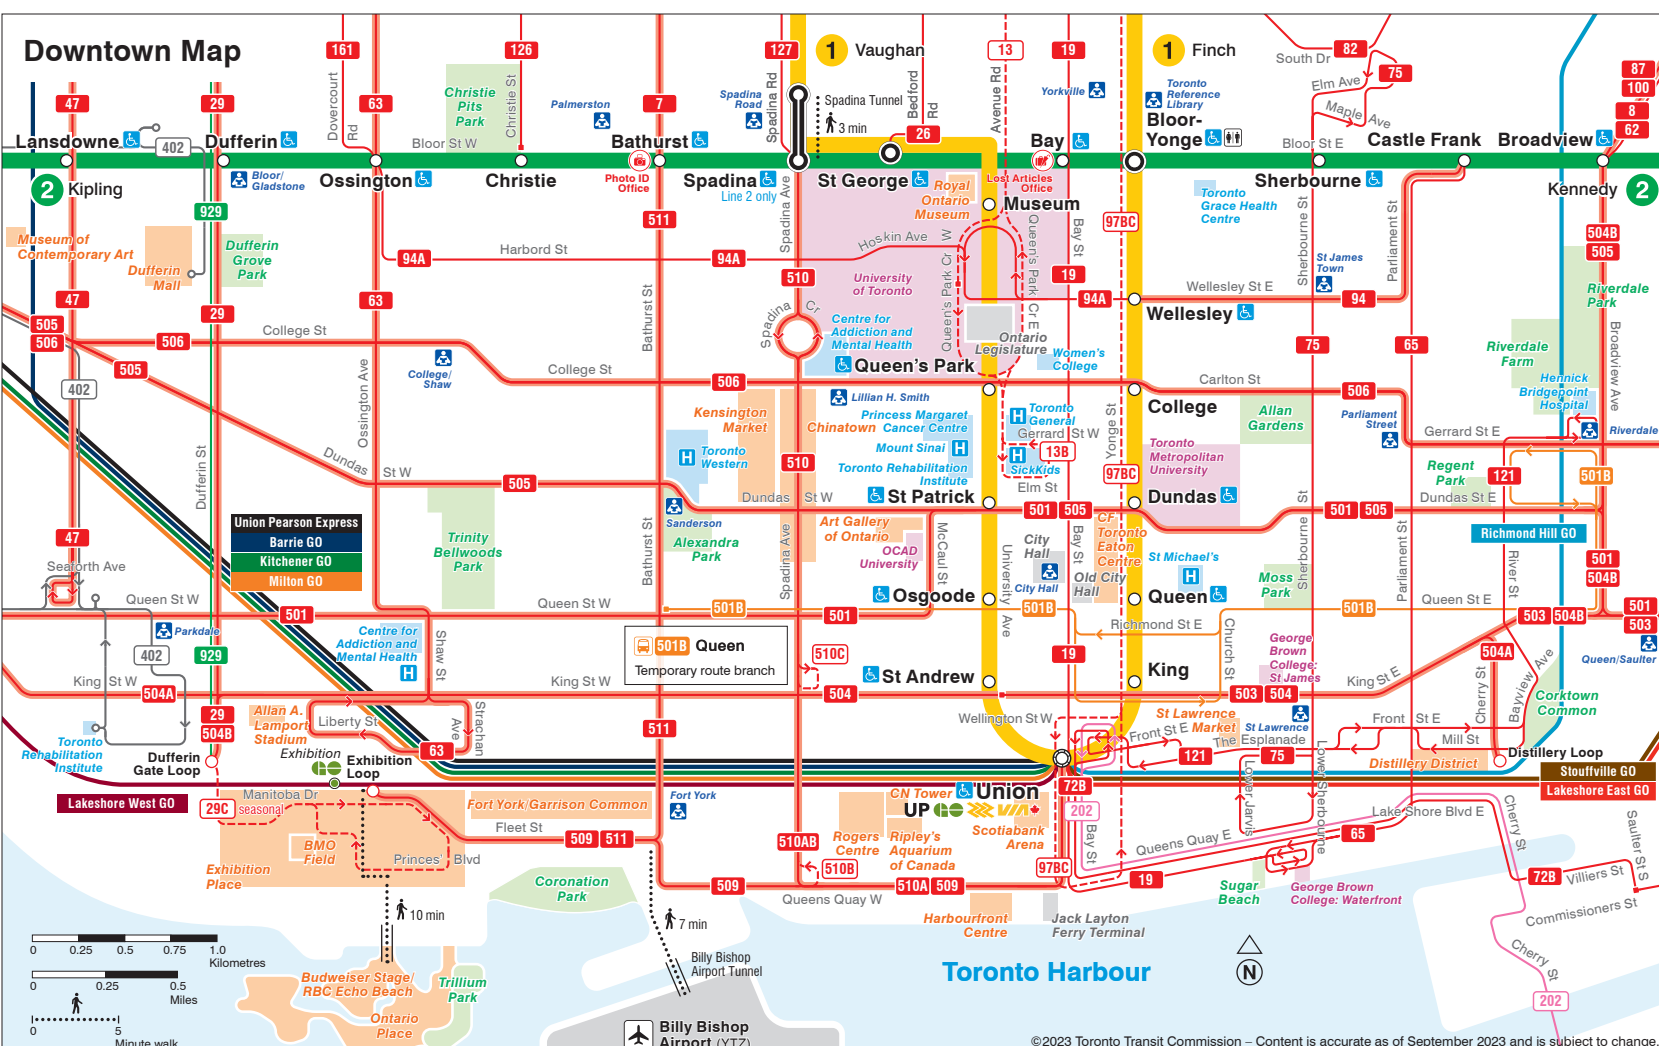

System Map

Transit partners

- UP** (Union Pearson Express)
- GO Transit**
- Ontario Northland**
- York Region Transit**
- mWay**
- Brampton Transit**
- Durham Region Transit**
- VIA Rail**