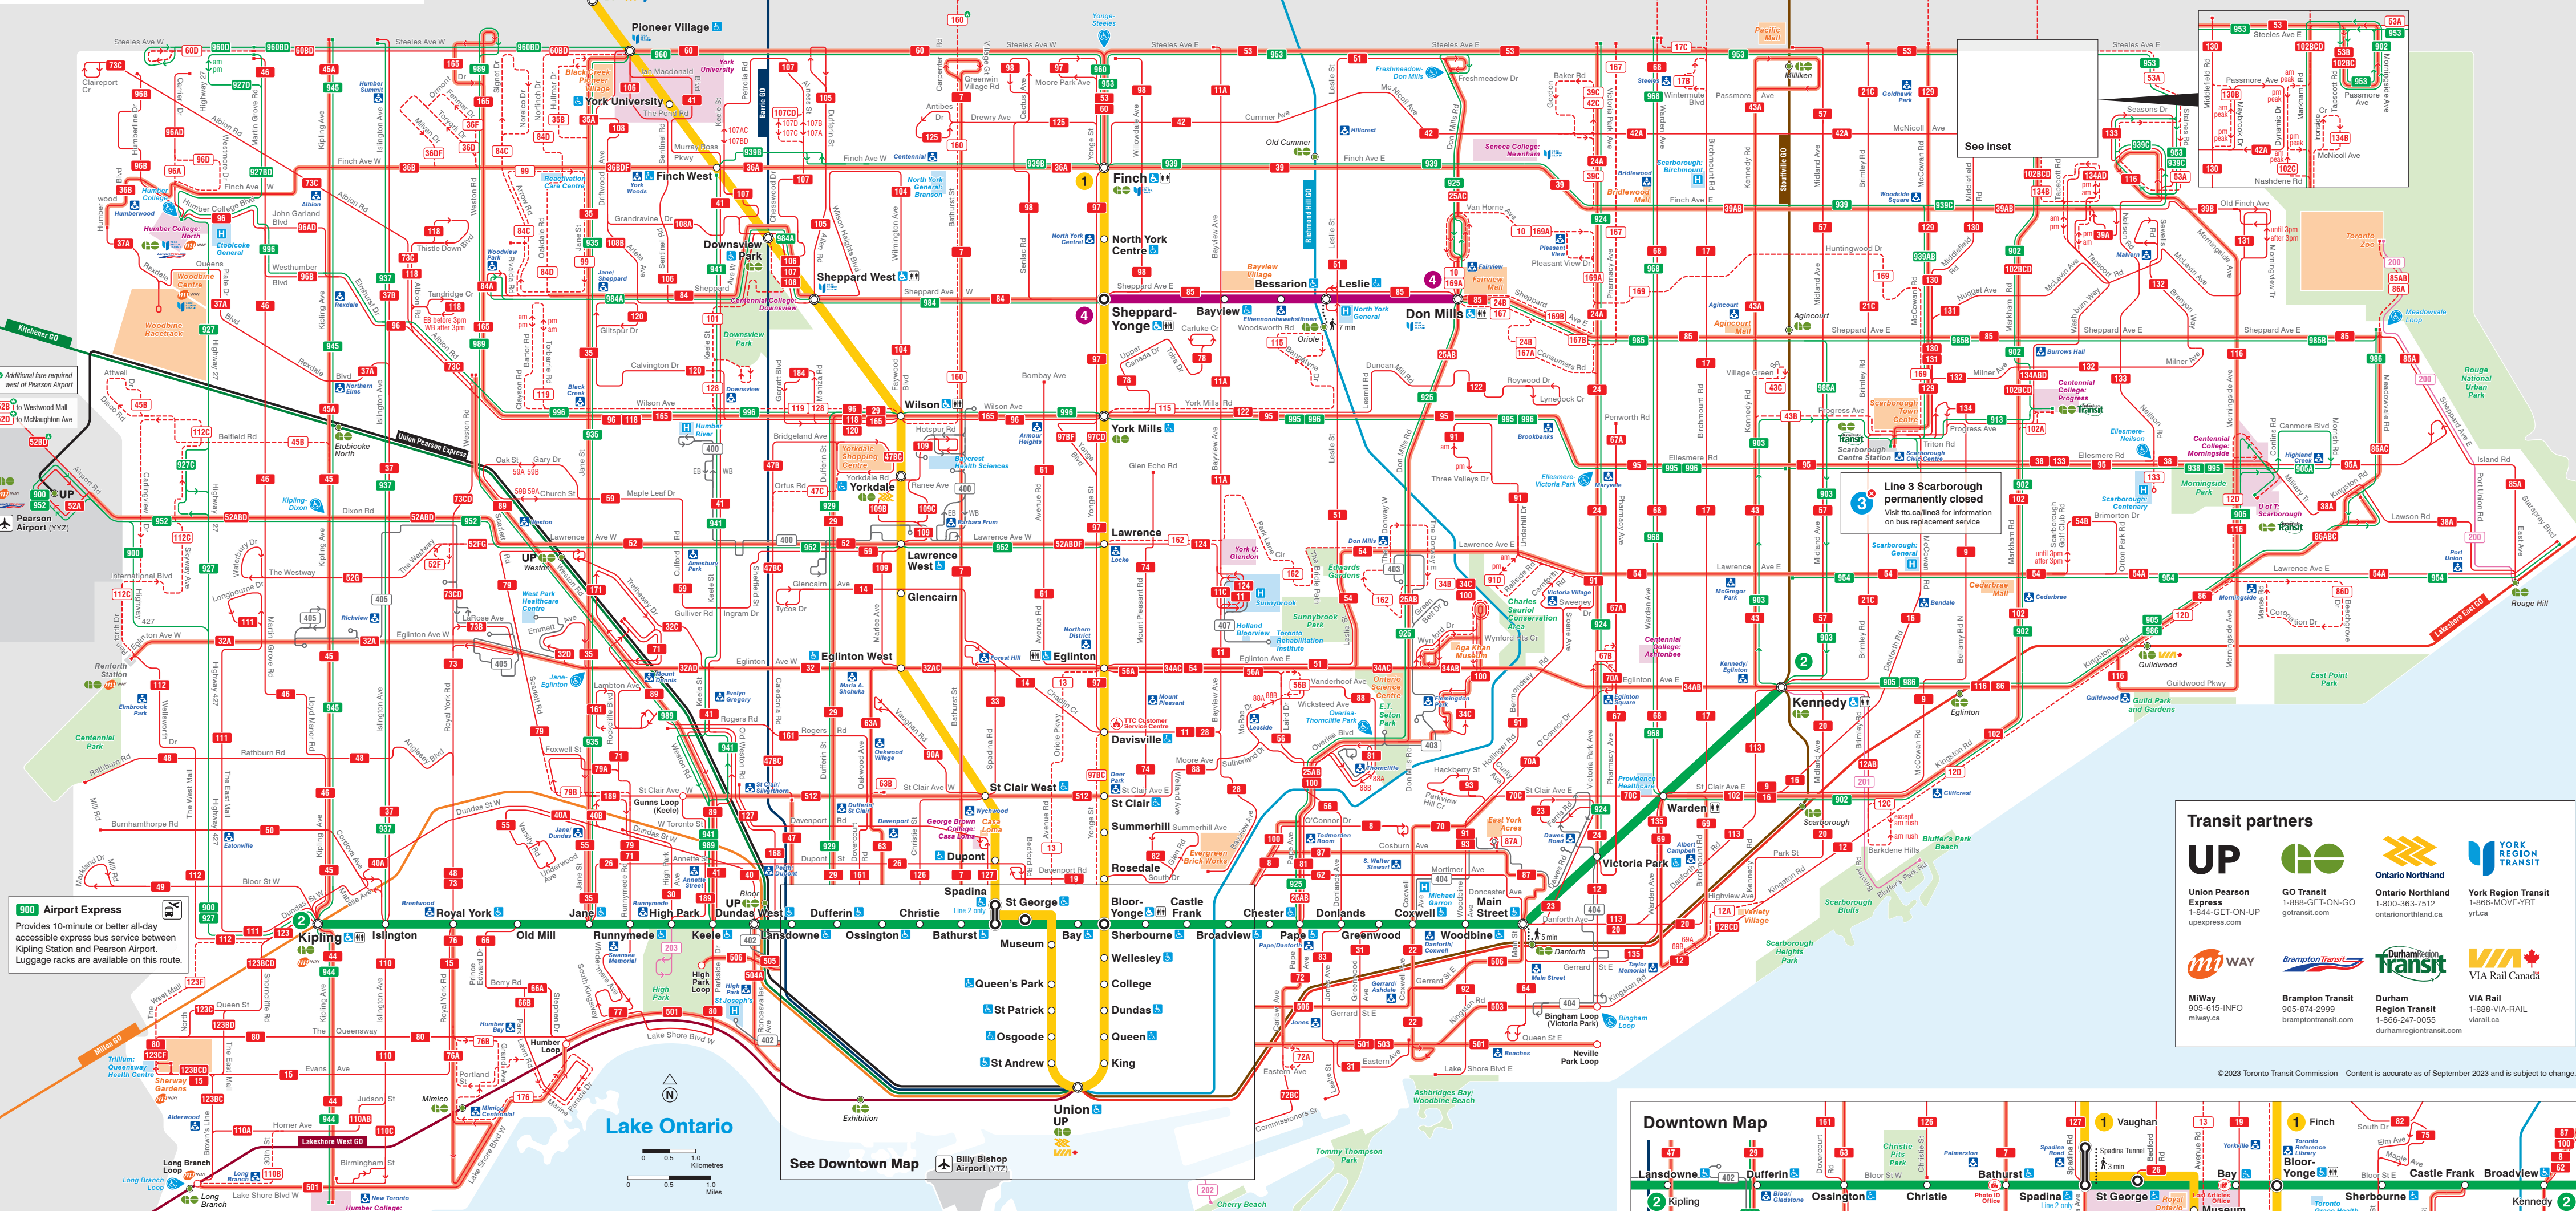

System Map

Transit partners

- UP** (Union Pearson Express)
- GO Transit**
- Ontario Northland**
- York Region Transit**
- mWay**
- Brampton Transit**
- Durham Region Transit**
- VIA Rail**