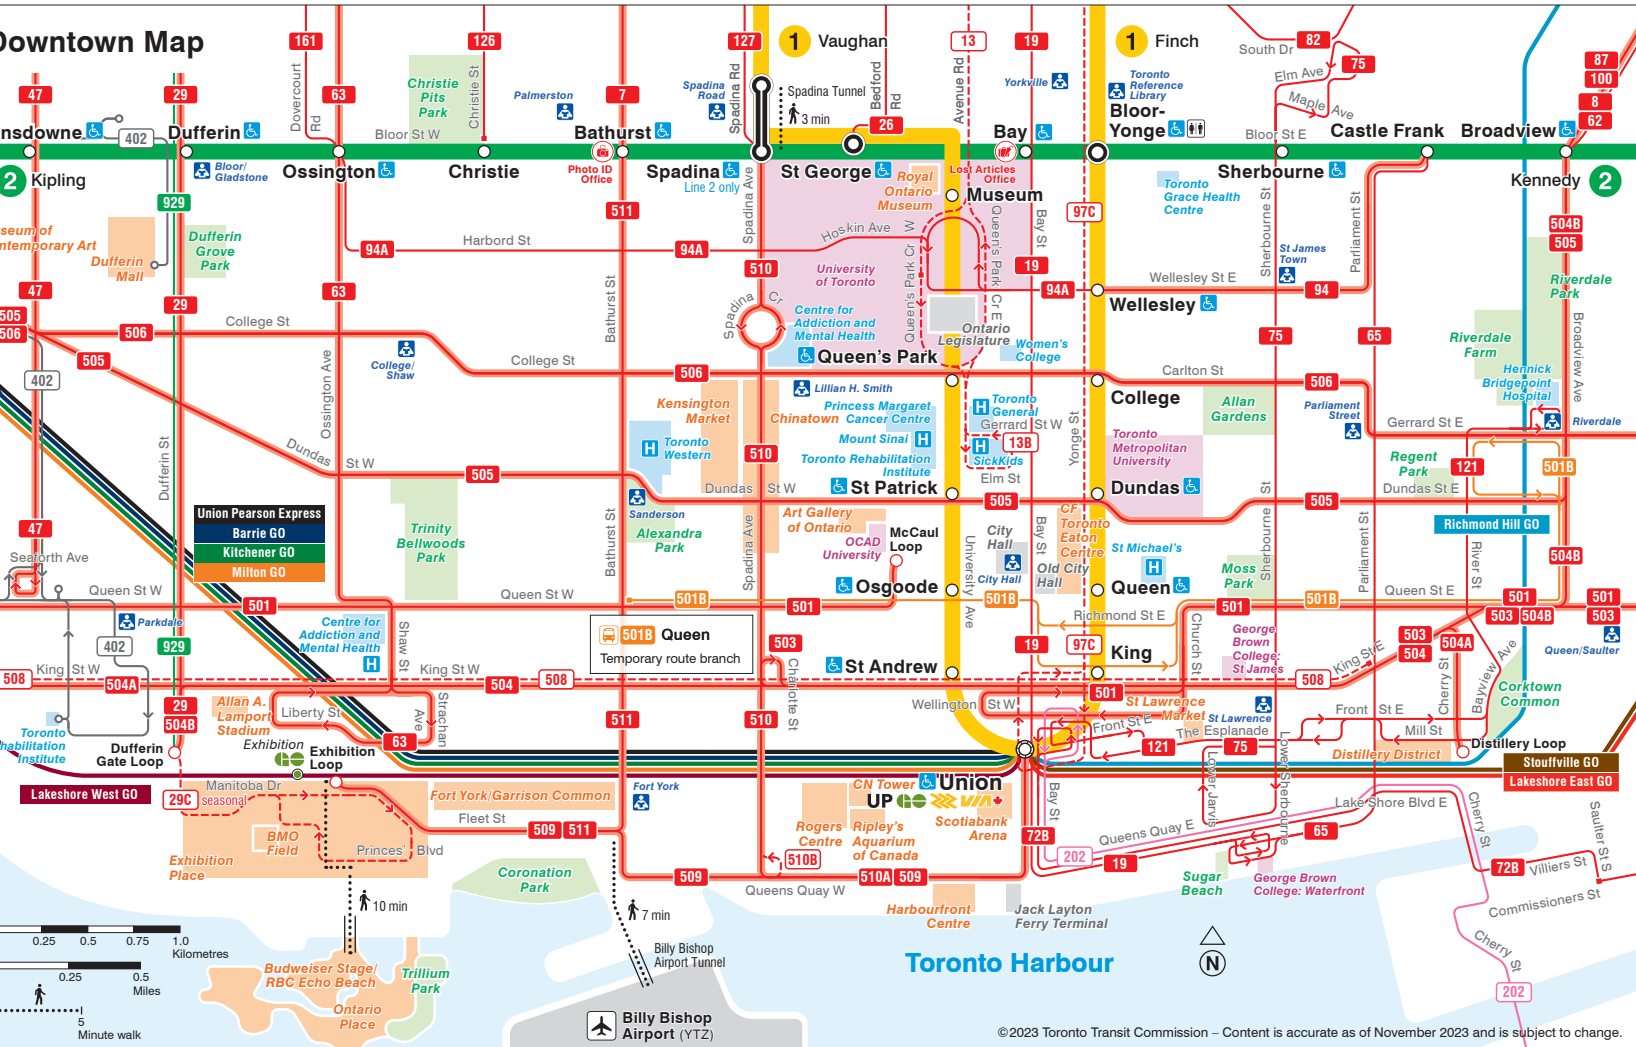

Subway

- 1, 2, 4
- Subway lines
- Regular station
- Interchange station
- Customer service locations

Streetcars and buses

- Direction of travel
- Routing details
- Route number
- No letters denotes all branches
- Additional fare required
- Terminus point
- Local service
- Special services

Map symbols

- Streetcar loop
- Commuter rail station
- Airport
- Hospital
- Toronto Public Library
- Health care
- Point of interest
- Post-secondary school
- Transportation/government
- Park
- Access Hub
- Additional fare required