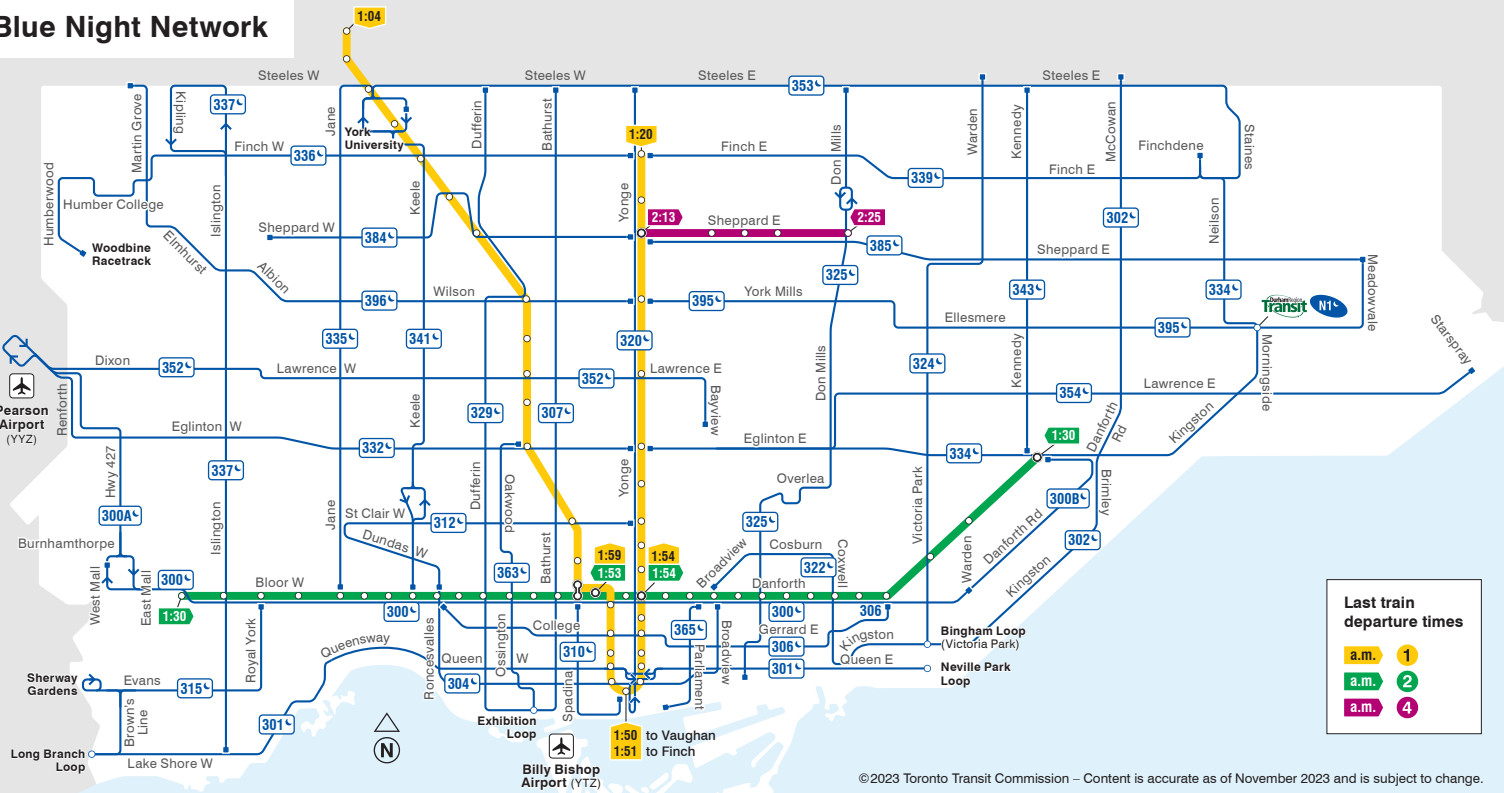

System Map

Transit partners

UP Union Pearson Express 1-888-GET-ON-UP upexpress.com	GO Transit 1-888-363-7512 gotransit.com	Ontario Northland 1-800-363-7512 ontariounorthland.ca	York Region Transit 1-866-MOVE-YRT yrt.ca
mWay 905-874-2999 mway.ca	Brampton Transit 905-874-2999 bramptontransit.com	Durham Region Transit 905-874-2999 durhamregiontransit.com	VIA Rail 1-888-VIA-RAIL vialrail.ca

Subway

- 1, 2, 4
- Subway lines
- Regular station
- Interchange station
- Customer service locations

Streetcars and buses

- Direction of travel
- Routing details
- Route number
- No letters denotes all branches
- Additional fare required
- Terminus point
- Local service
- Special services

Map symbols

- Streetcar loop
- Commuter rail station
- Airport
- Hospital
- Toronto Public Library
- Health care
- Point of interest
- Post-secondary school
- Transportation/government
- Park
- Access Hub
- Additional fare required