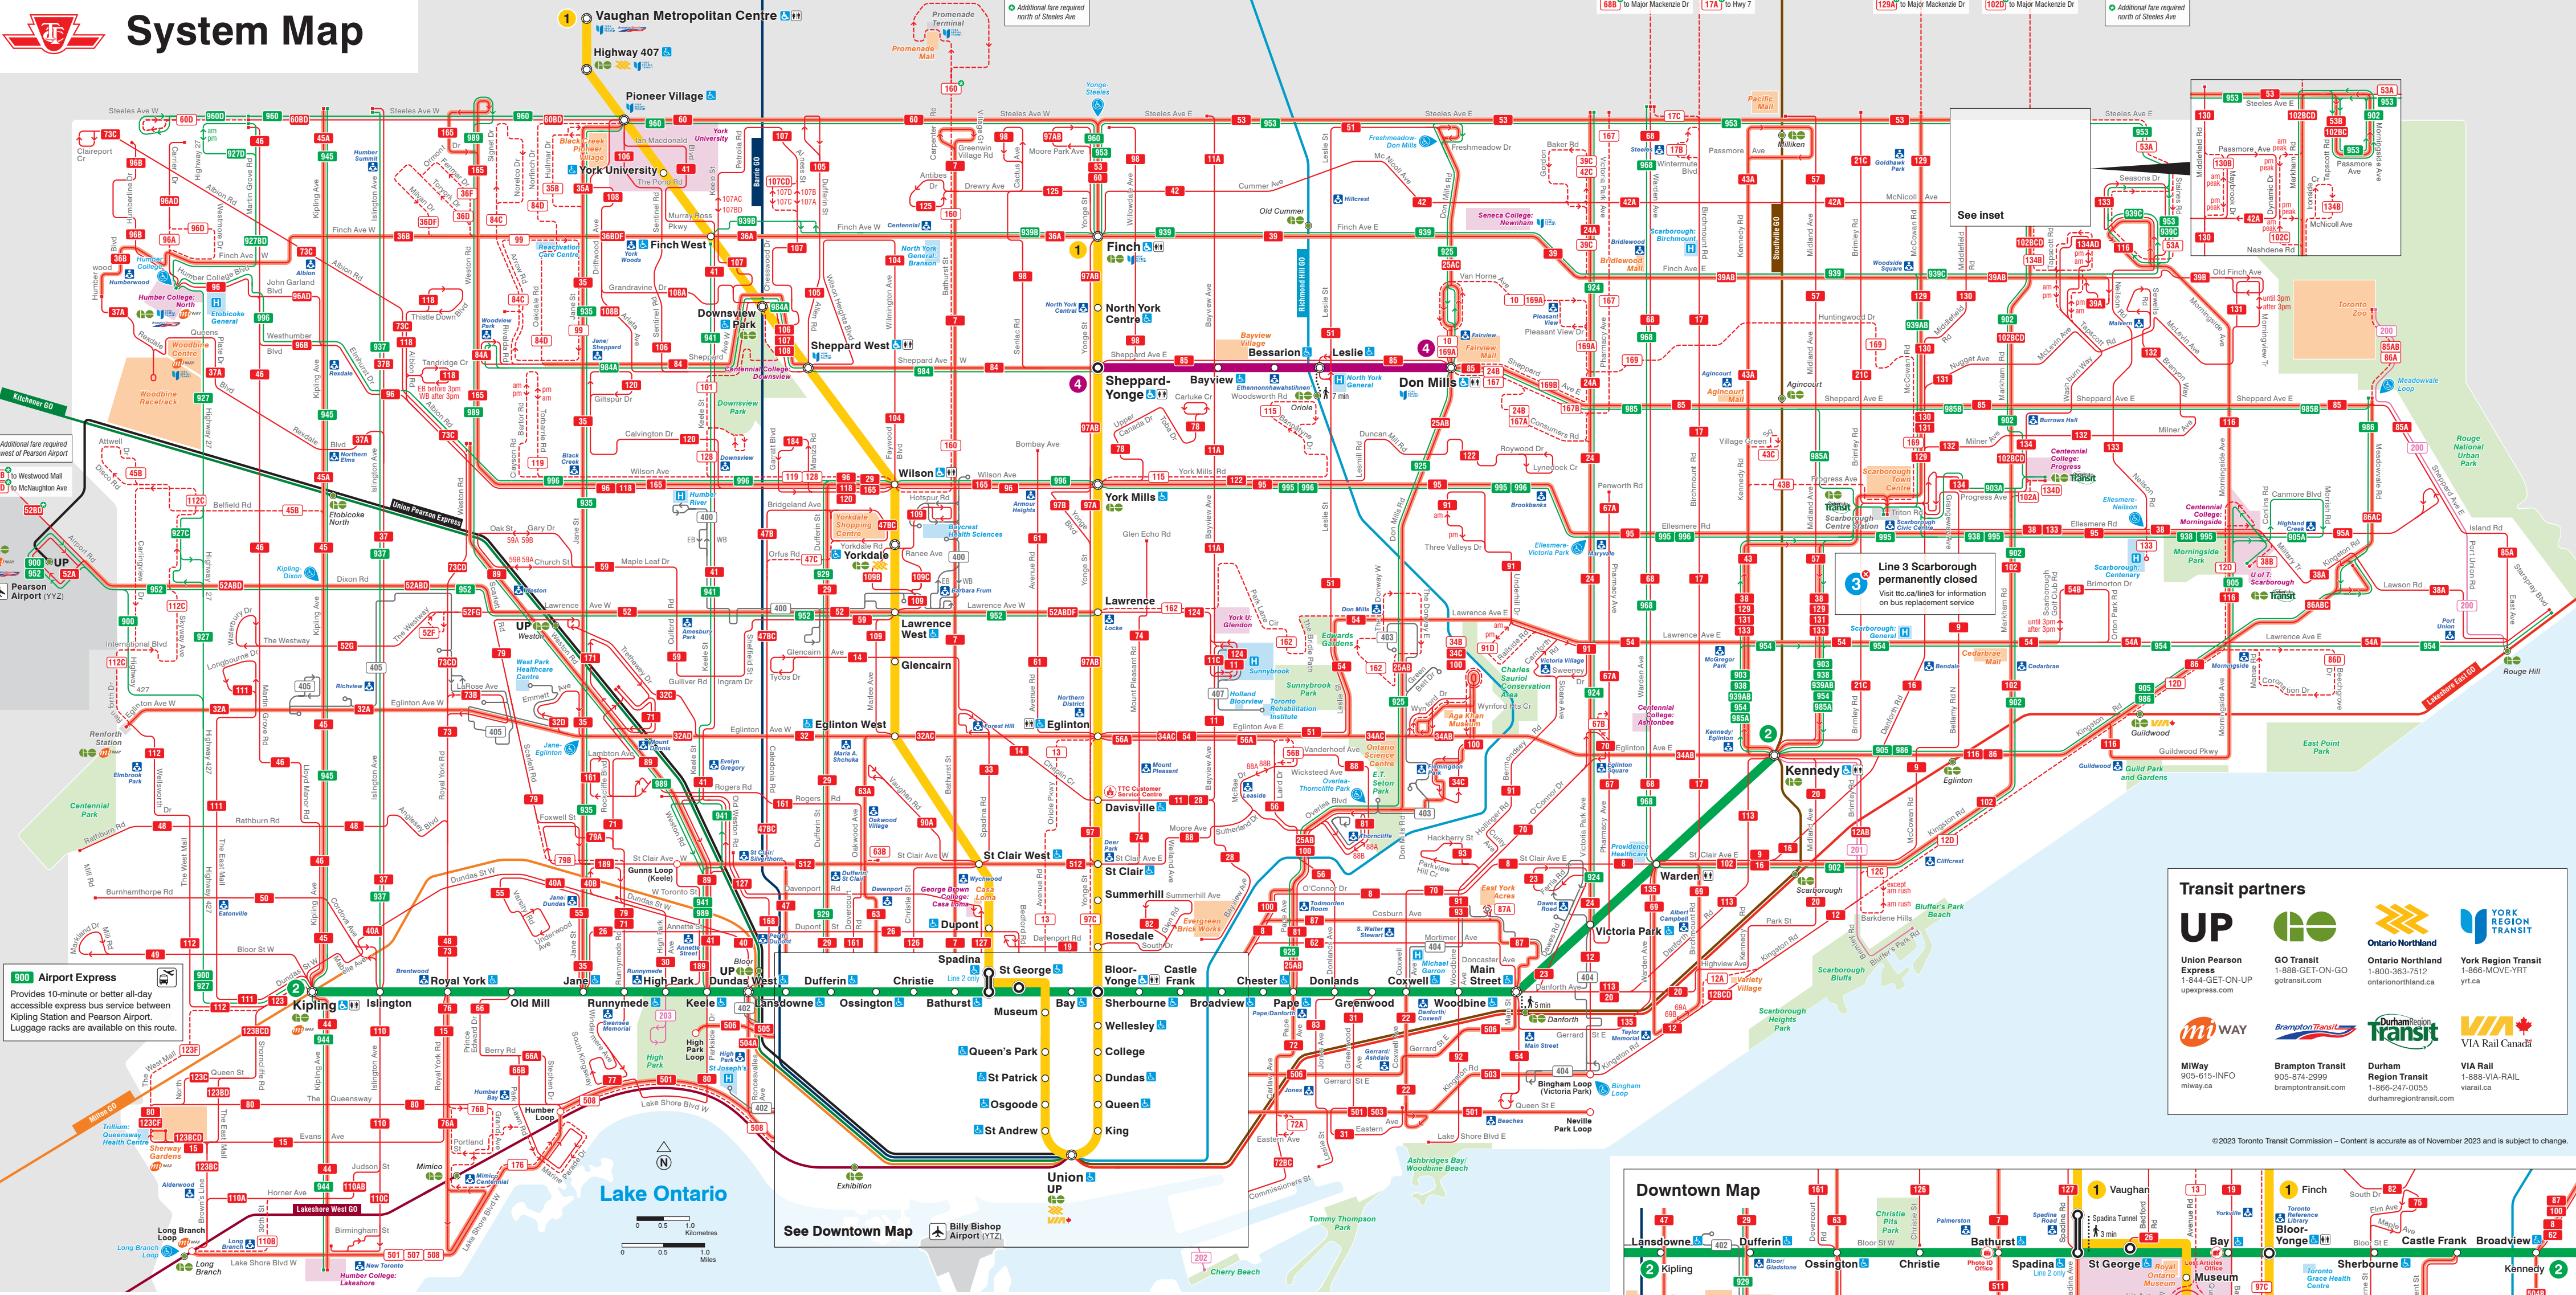

System Map

Transit partners

UP Union Pearson Express 1-888-GET-ON-UP upexpress.com	GO Transit 1-888-363-7512 gotransit.com	Ontario Northland 1-800-363-7512 ontariounorthland.ca	York Region Transit 1-866-MOVE-YRT yrt.ca
mWay 905-874-2999 mway.ca	Brampton Transit 905-874-2999 bramptontransit.com	Durham Region Transit 905-874-2999 durhamregiontransit.com	VIA Rail 1-888-VIA-RAIL vialrail.ca