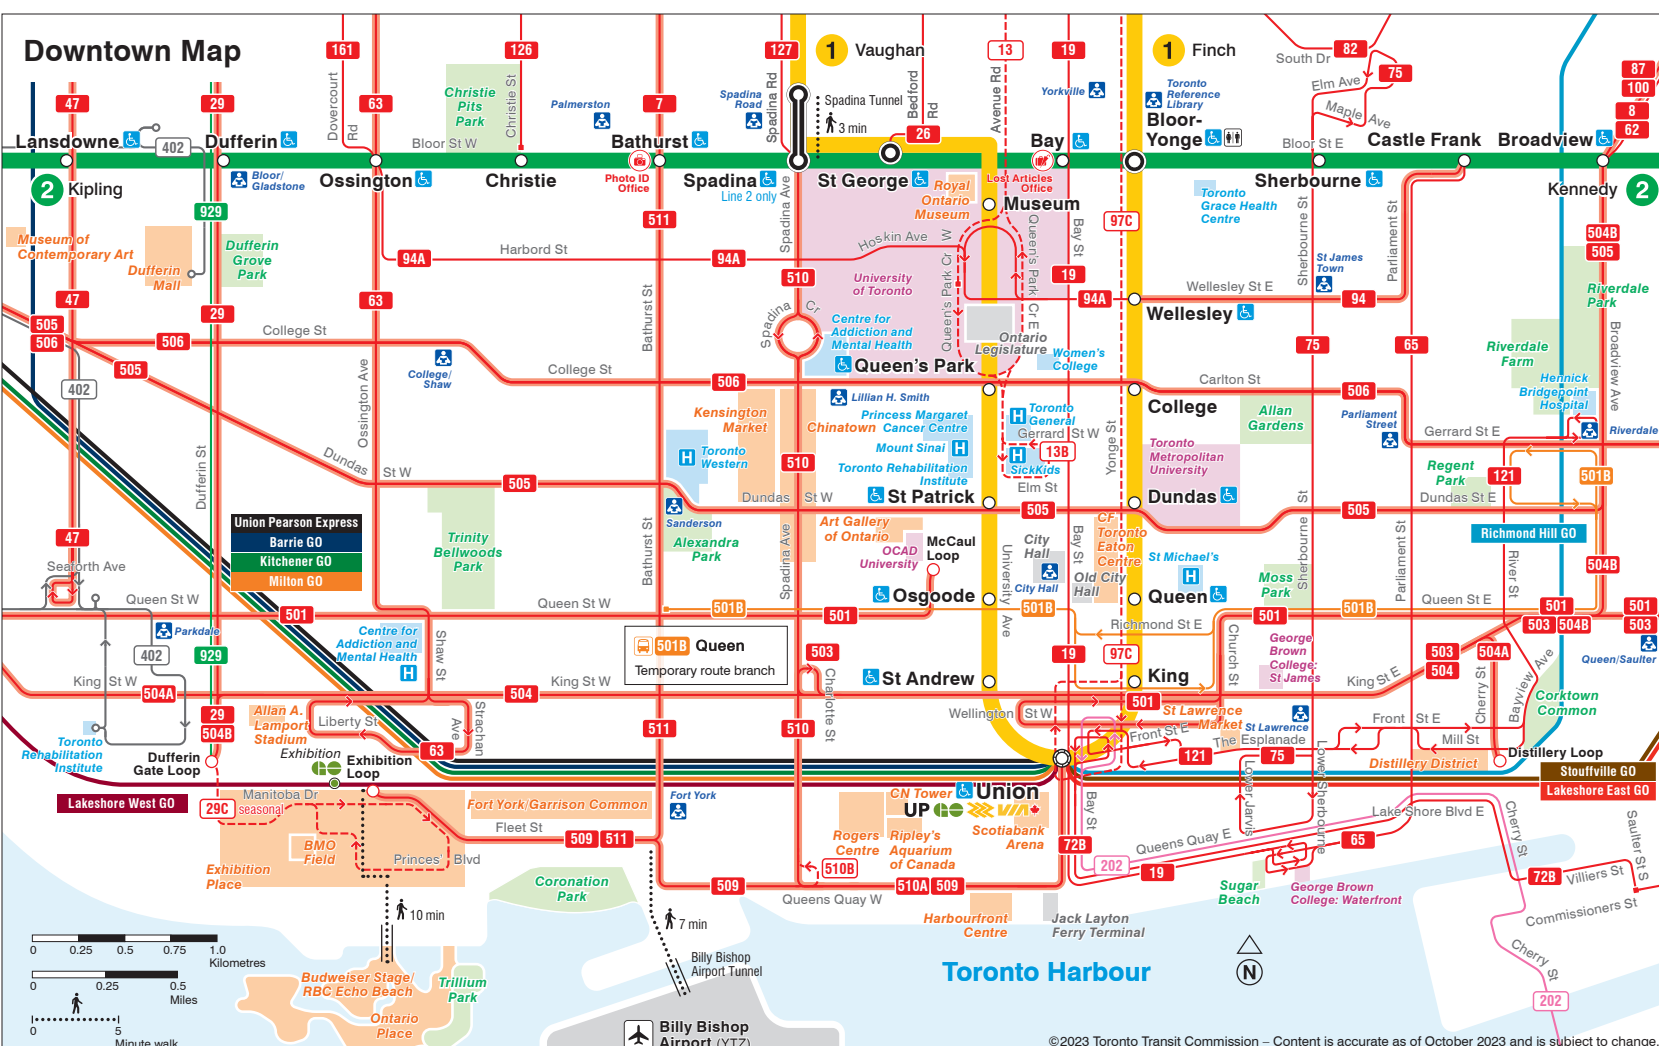

System Map

Transit partners

- **UP** (Union Pearson Express)
- **GO Transit**
- **Ontario Northland**
- **YORK REGION TRANSIT**
- **mWAY**
- **Brampton Transit**
- **Durham Region Transit**
- **VIA Rail**