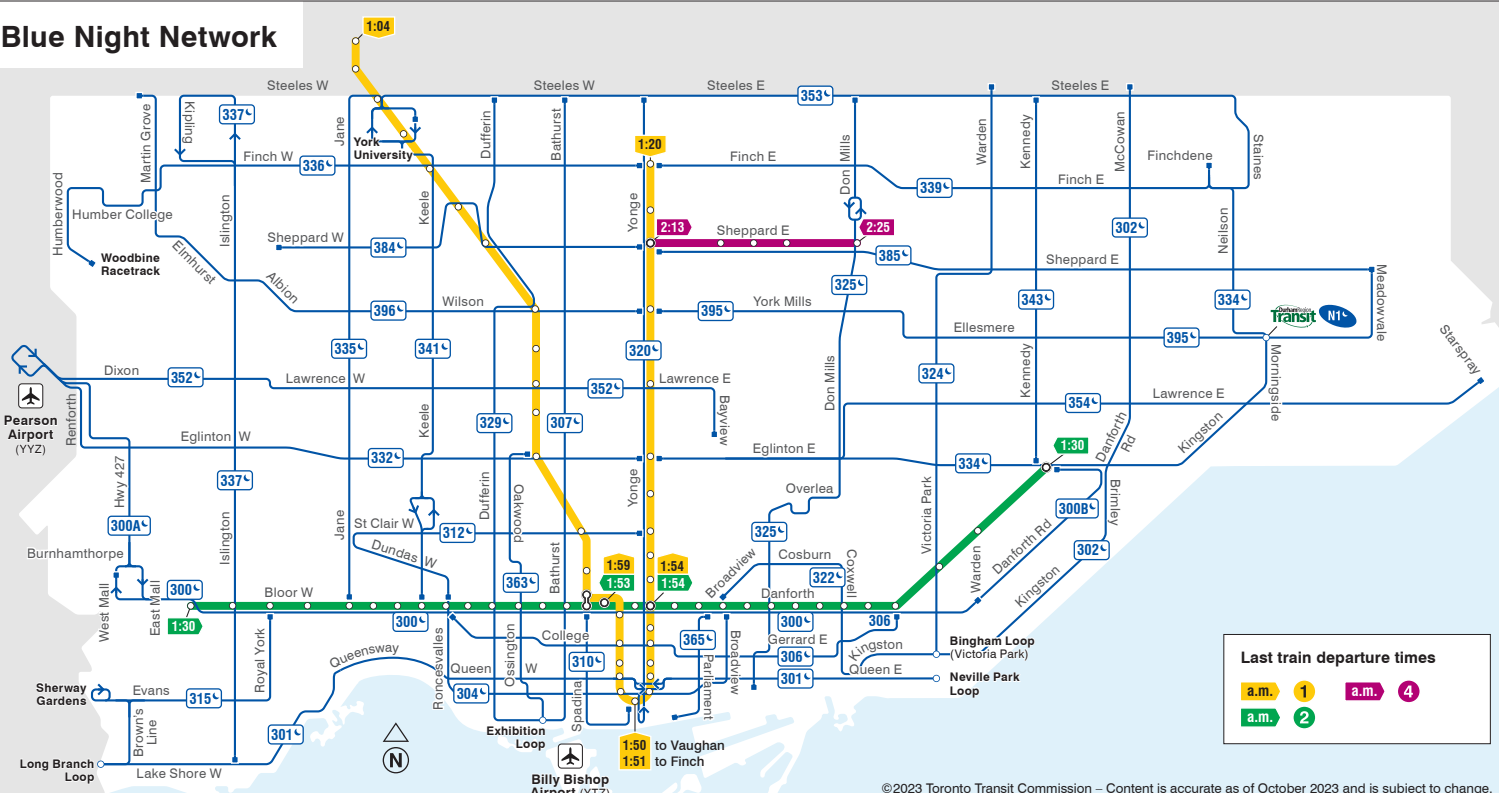

System Map

Transit partners

- **UP** (Union Pearson Express)
- **GO Transit**
- **Ontario Northland**
- **YORK REGION TRANSIT**
- **mWAY**
- **Brampton Transit**
- **Durham Region Transit**
- **VIA Rail**