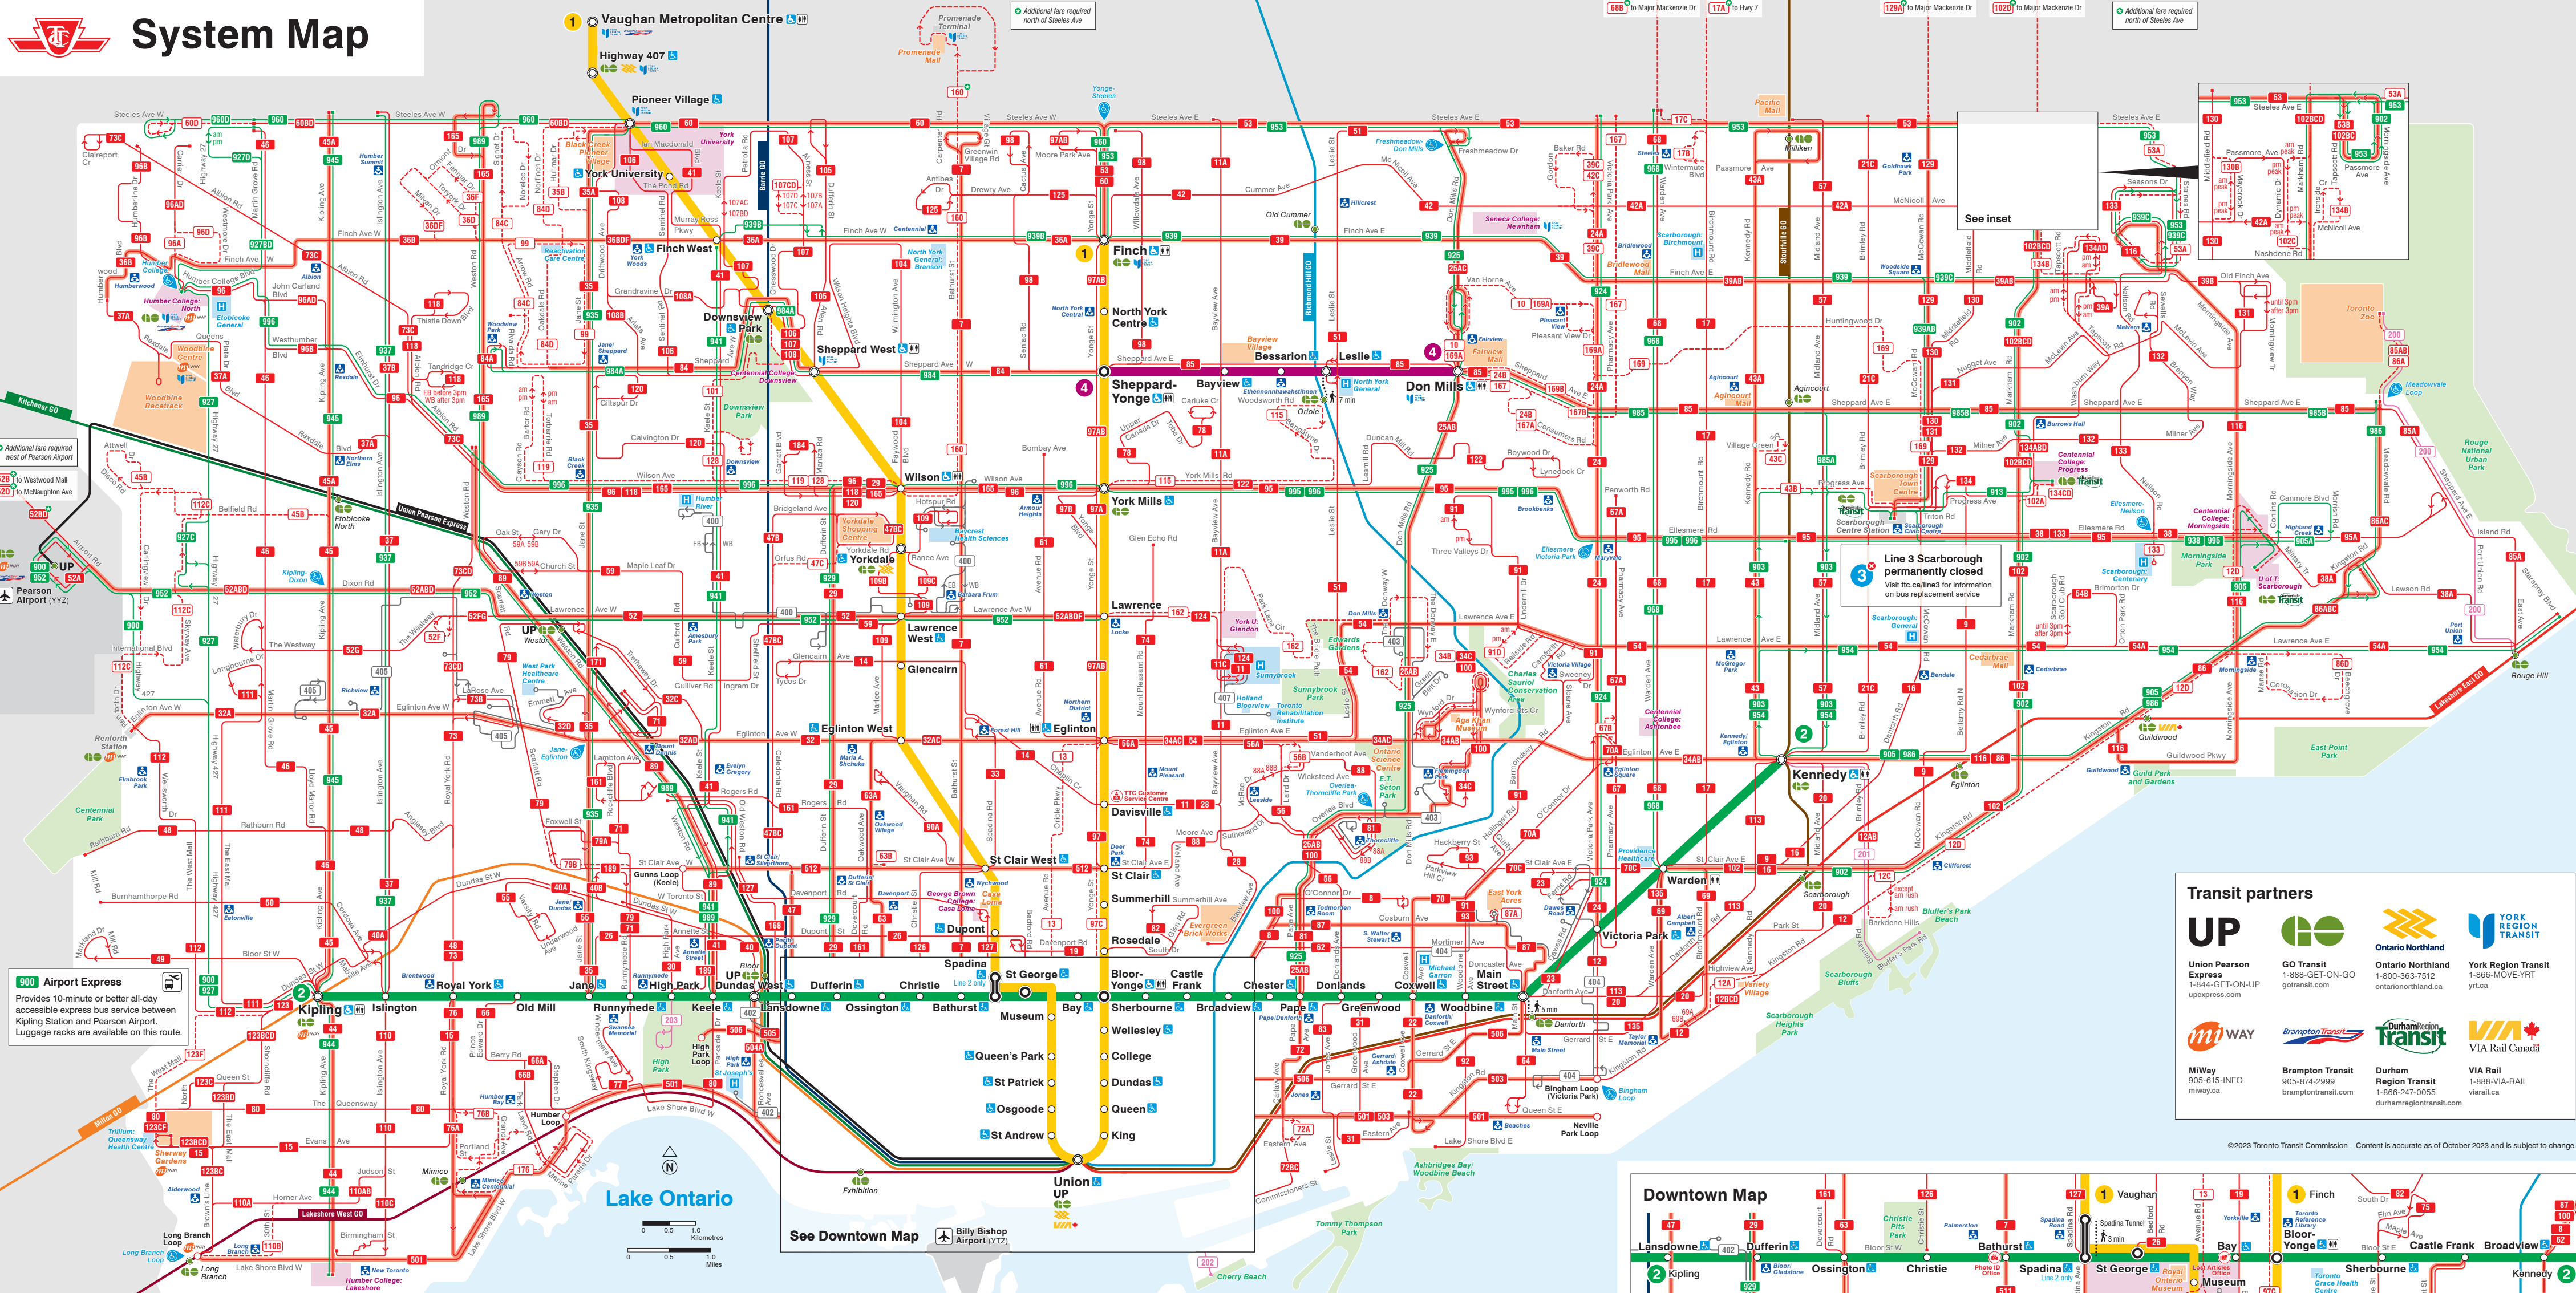

System Map

Transit partners

- **UP** (Union Pearson Express)
- **GO Transit**
- **Ontario Northland**
- **YORK REGION TRANSIT**
- **mWAY**
- **Brampton Transit**
- **Durham Region Transit**
- **VIA Rail**