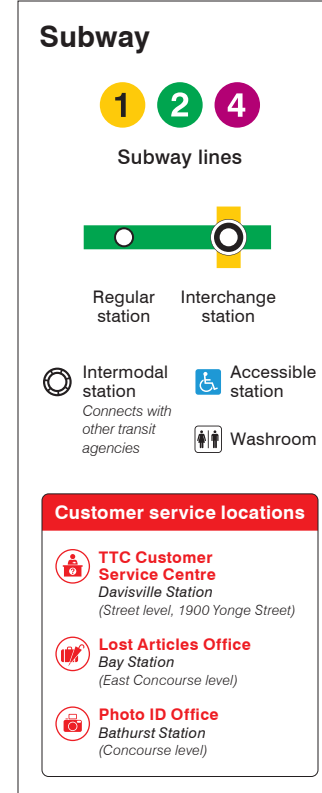

System Map

Transit partners

- **UP** (Union Pearson Express)
- **GO Transit**
- **Ontario Northland**
- **YORK REGION TRANSIT**
- **mWAY**
- **Brampton Transit**
- **Durham Region Transit**
- **VIA Rail**