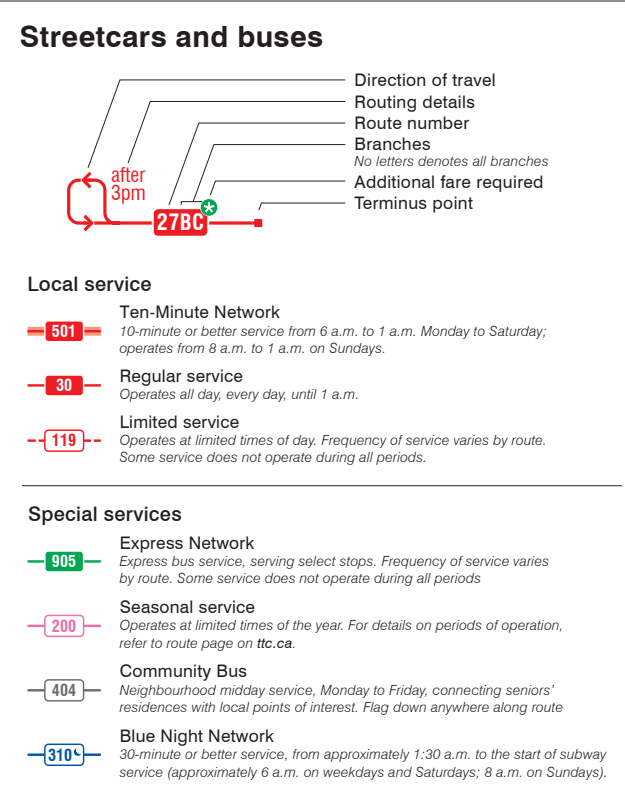

System Map

Transit partners

- **UP** (Union Pearson Express)
- **GO Transit**
- **Ontario Northland**
- **YORK REGION TRANSIT**
- **mWAY**
- **Brampton Transit**
- **Durham Region Transit**
- **VIA Rail**