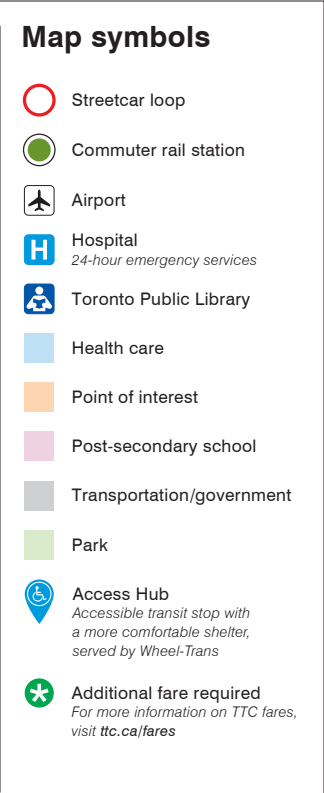

System Map

Transit partners

- **UP** (Union Pearson Express)
- **GO Transit**
- **Ontario Northland**
- **YORK REGION TRANSIT**
- **mWAY**
- **Brampton Transit**
- **Durham Region Transit**
- **VIA Rail**