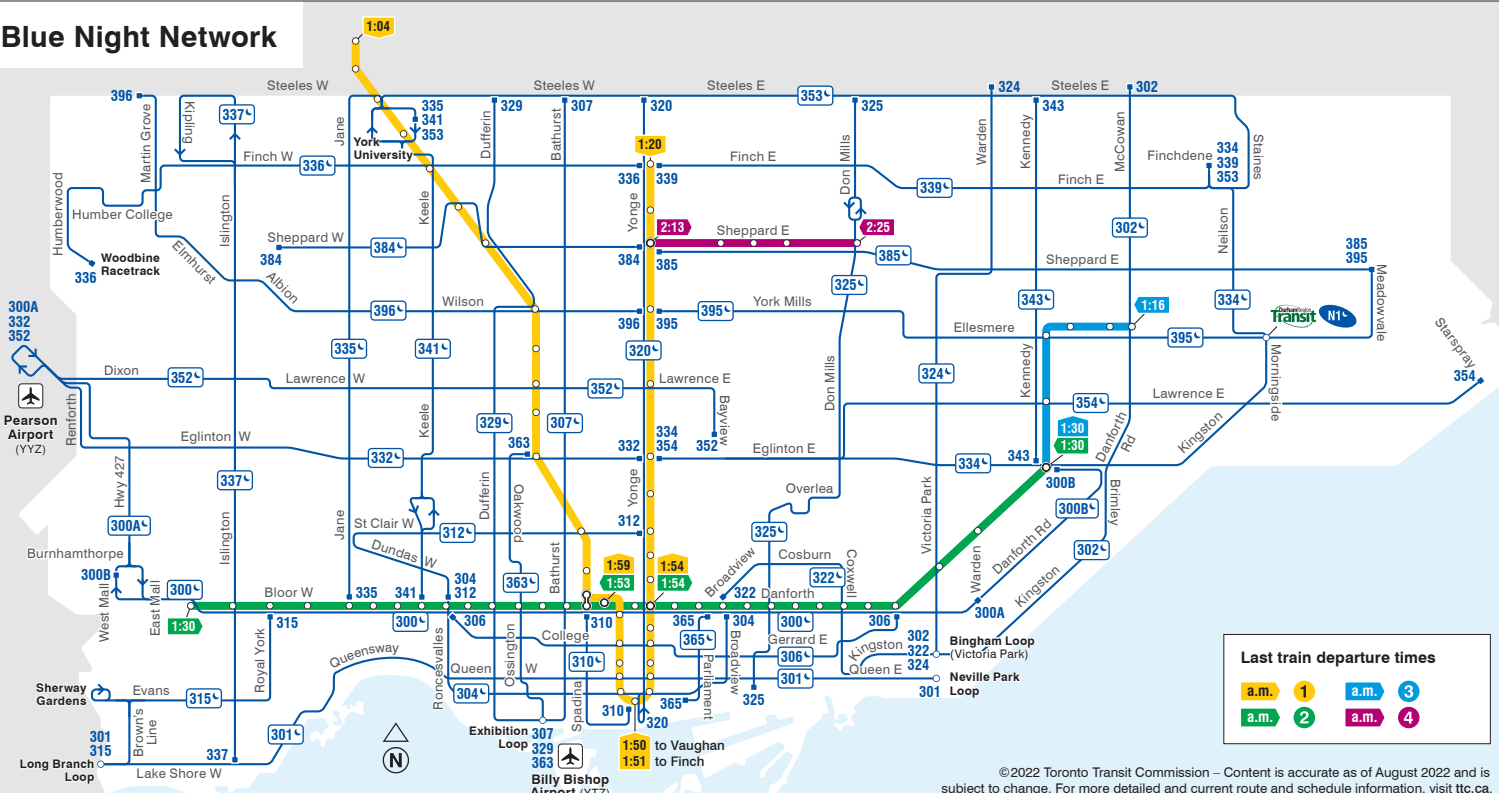

System Map

Transit partners

UP Union Pearson Express 1-888-GET-ON-UP upexpress.com	GO GO Transit 1-844-GET-ON-GO gotransit.com	YORK REGION TRANSIT York Region Transit 1-866-MOVE-YRT yrt.ca	miWAY MiWay 905-615-INFO miway.ca
züm Brampton Transit 905-874-2999 bramptontransit.com	Transit Durham Region Transit 1-888-74-0555 durhamregiontransit.com	VIA Rail VIA Rail 1-888-VIA-RAIL viarail.ca	Ontario Northland Ontario Northland 1-800-363-7512 ontarioronorthland.ca