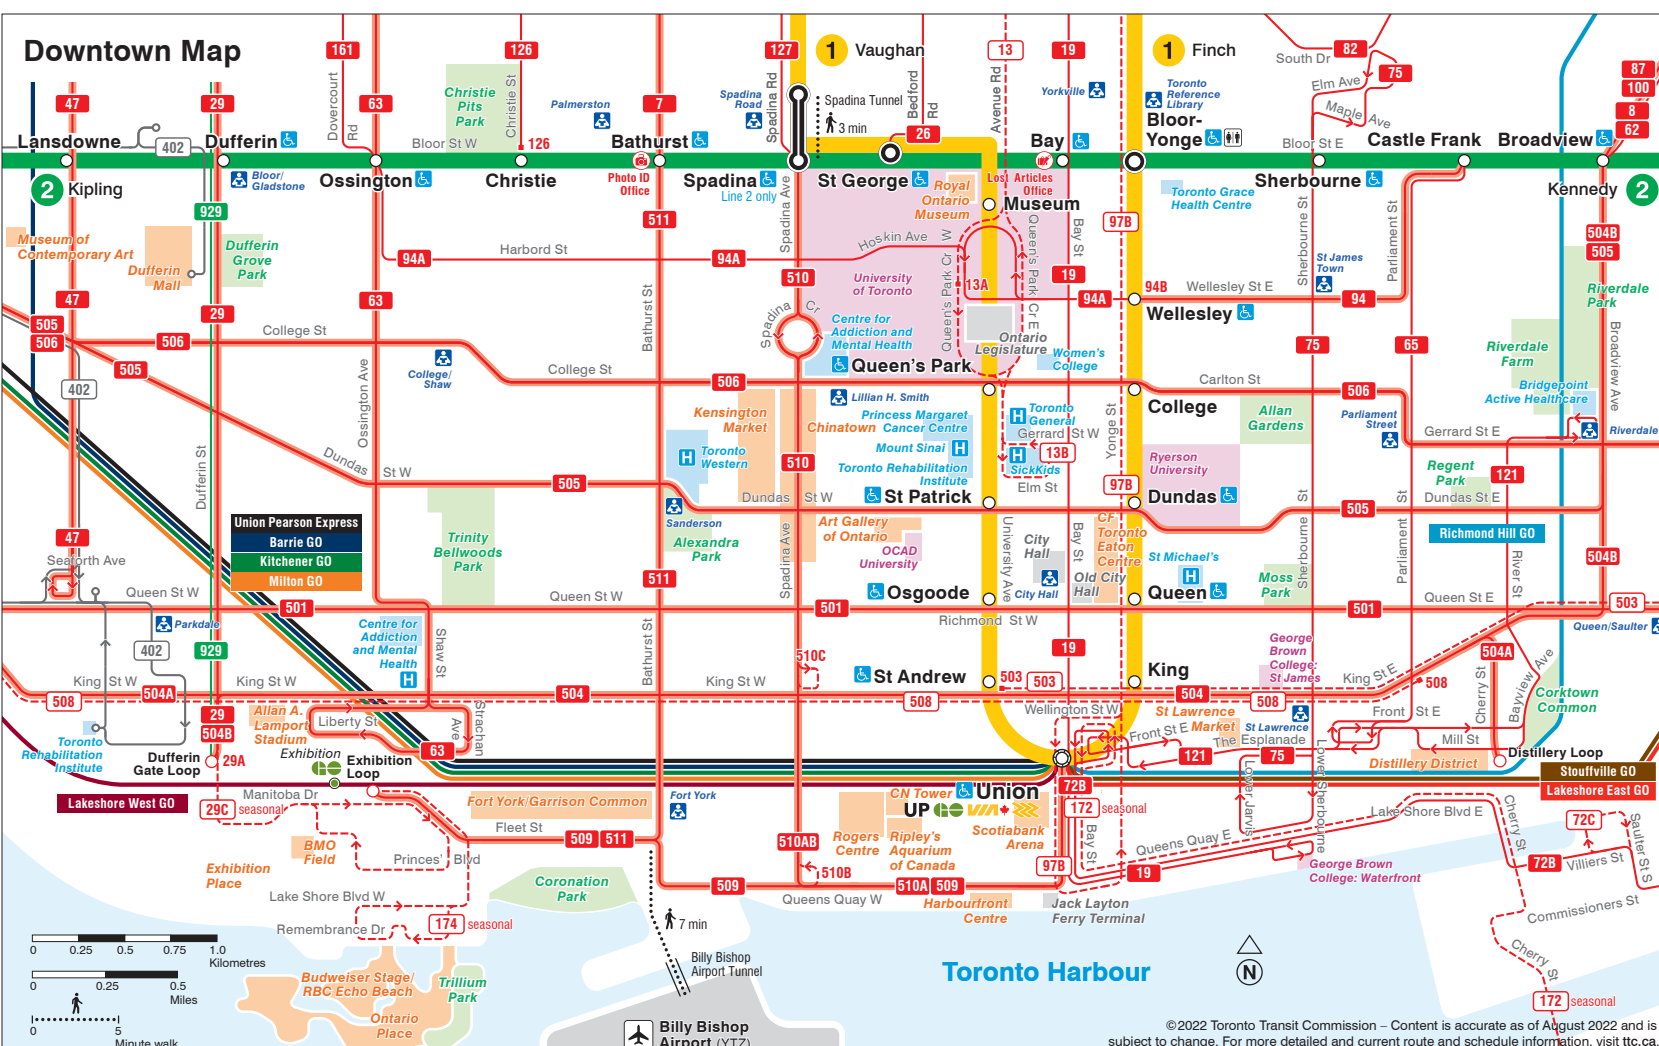

System Map

Transit partners

UP Union Pearson Express 1-888-GET-ON-UP upexpress.com	GO GO Transit 1-844-GET-ON-GO gotransit.com	YORK REGION TRANSIT York Region Transit 1-866-MOVE-YRT yrt.ca	miWAY MiWay 905-615-INFO miway.ca
züm Brampton Transit 905-874-2999 bramptontransit.com	Transit Durham Region Transit 1-888-74-0555 durhamregiontransit.com	VIA Rail VIA Rail 1-888-VIA-RAIL viarail.ca	Ontario Northland Ontario Northland 1-800-363-7512 ontarioronorthland.ca