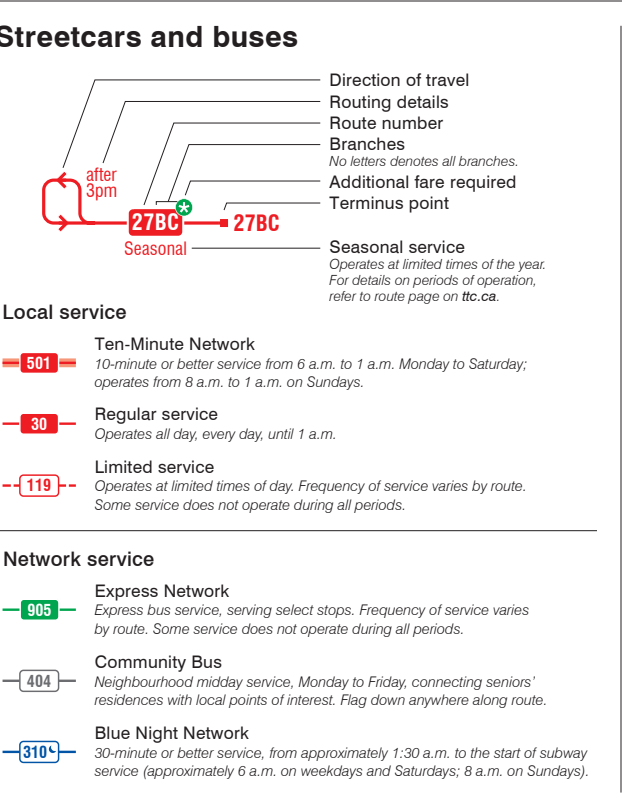

System Map

Transit partners

UP Union Pearson Express 1-888-GET-ON-UP upexpress.com	GO GO Transit 1-844-GET-ON-GO gotransit.com	YORK REGION TRANSIT York Region Transit 1-866-MOVE-YRT yrt.ca	miWAY MiWay 905-615-INFO miway.ca
züm Brampton Transit 905-874-2999 bramptontransit.com	Transit Durham Region Transit 1-888-74-0555 durhamregiontransit.com	VIA Rail VIA Rail 1-888-VIA-RAIL viarail.ca	Ontario Northland Ontario Northland 1-800-363-7512 ontarioronorthland.ca