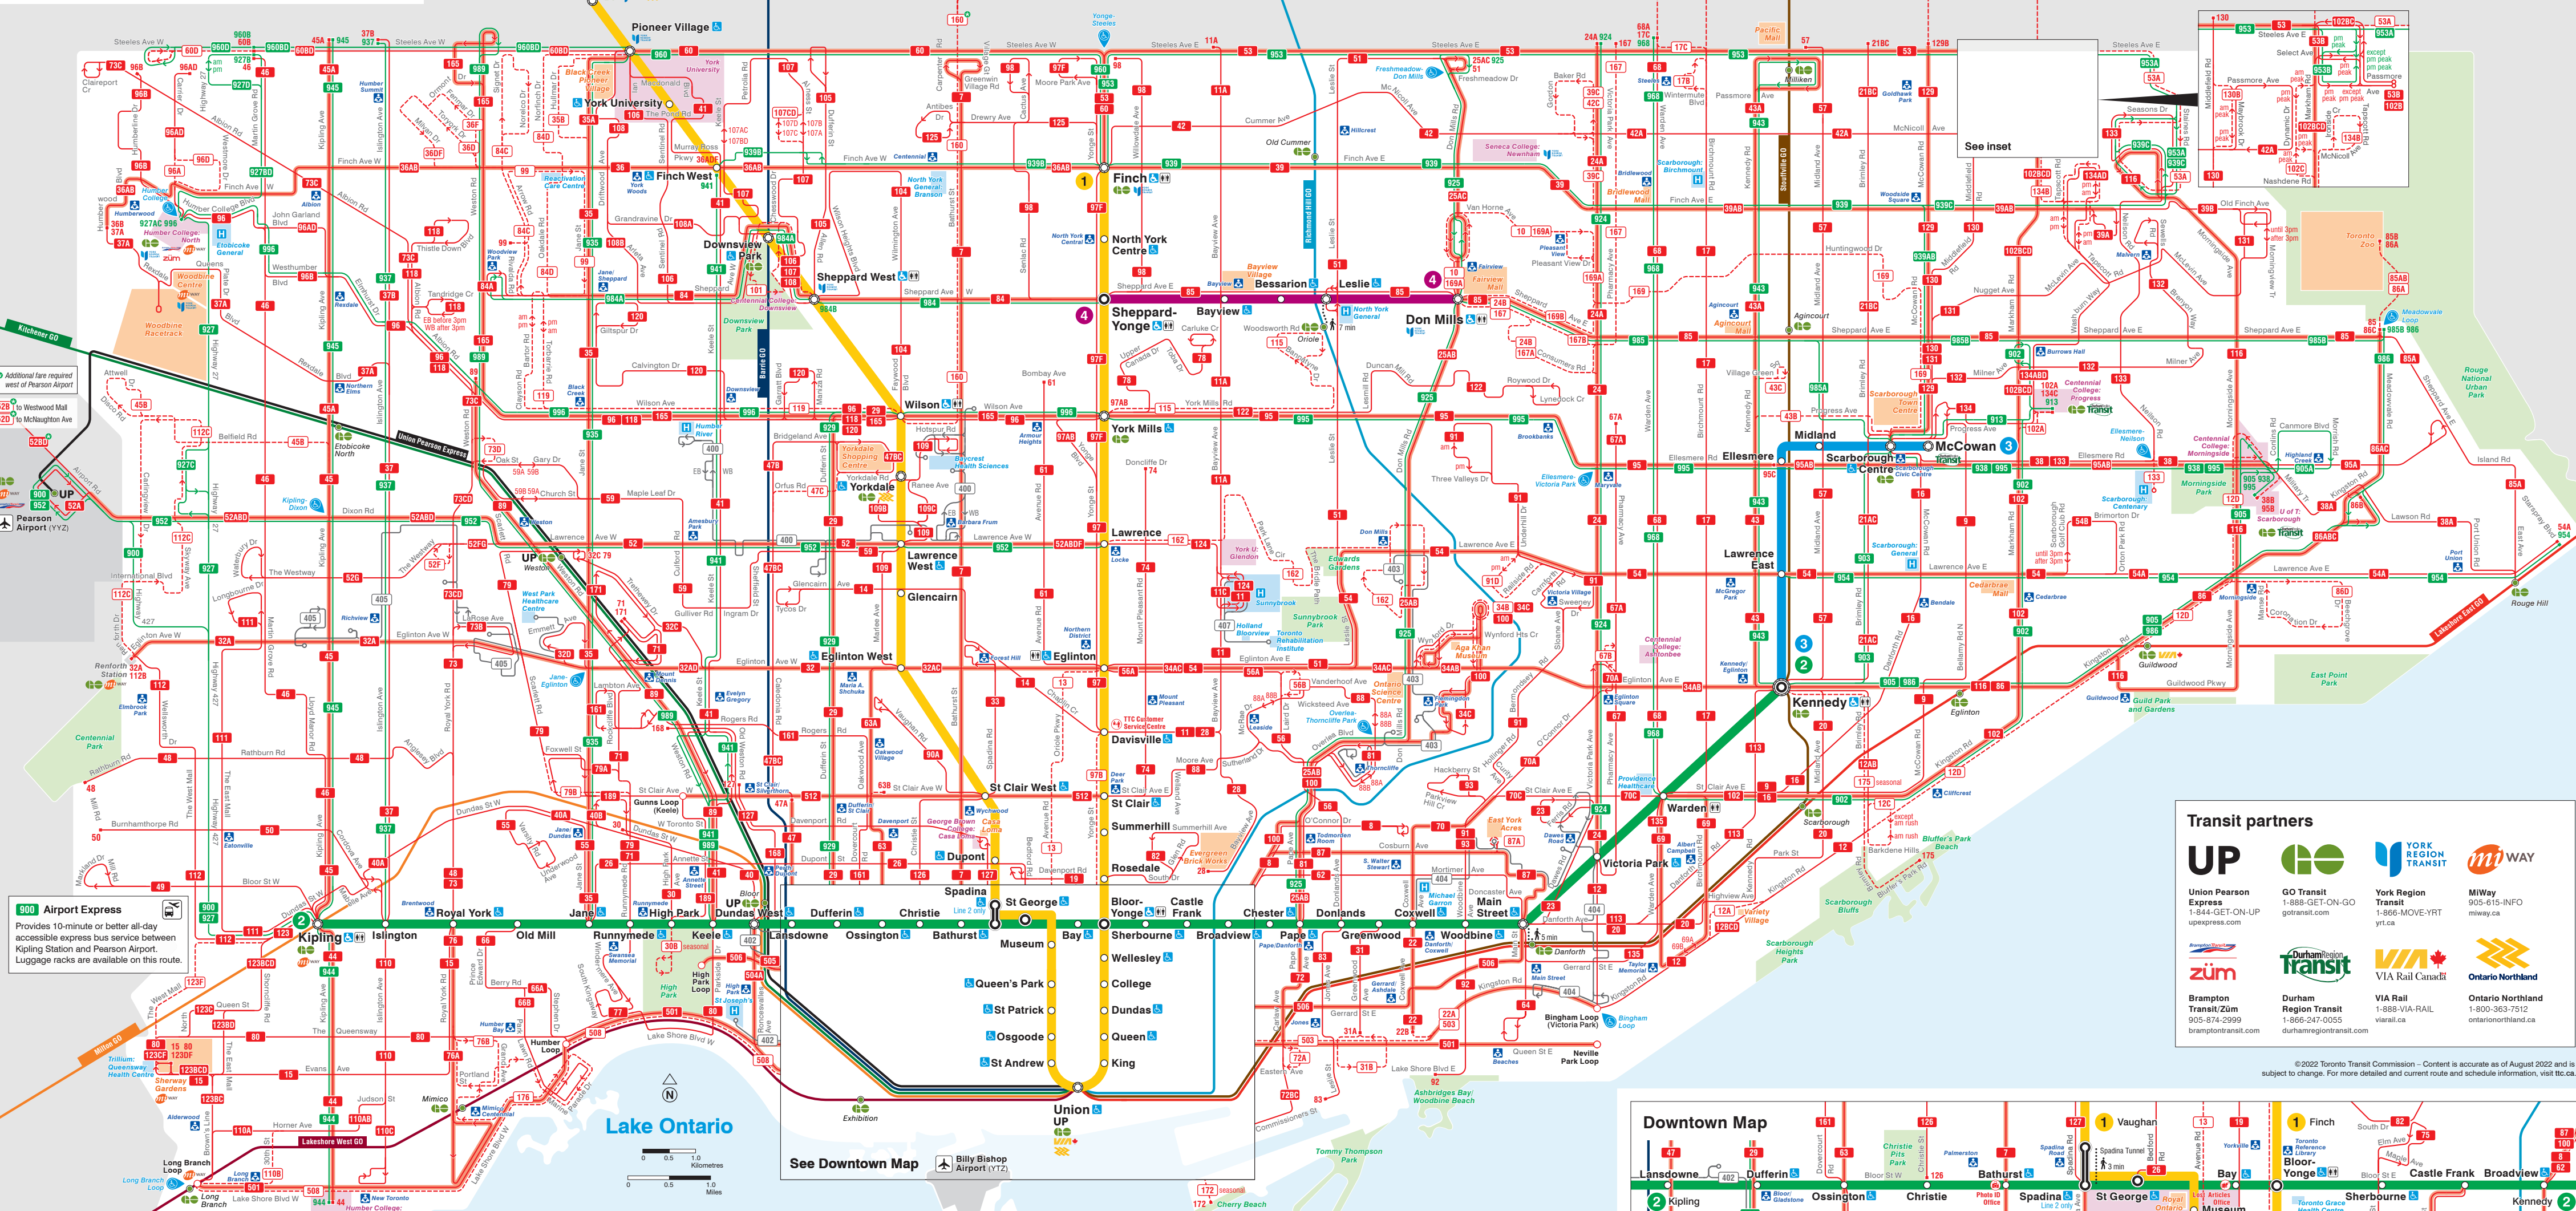

System Map

Transit partners

UP Union Pearson Express 1-888-GET-ON-UP upexpress.com	GO GO Transit 1-844-GET-ON-GO gotransit.com	YORK REGION TRANSIT York Region Transit 1-866-MOVE-YRT yrt.ca	miWAY MiWay 905-615-INFO miway.ca
züm Brampton Transit 905-874-2999 bramptontransit.com	Transit Durham Region Transit 1-888-74-0555 durhamregiontransit.com	VIA Rail VIA Rail 1-888-VIA-RAIL viarail.ca	Ontario Northland Ontario Northland 1-800-363-7512 ontarioronorthland.ca