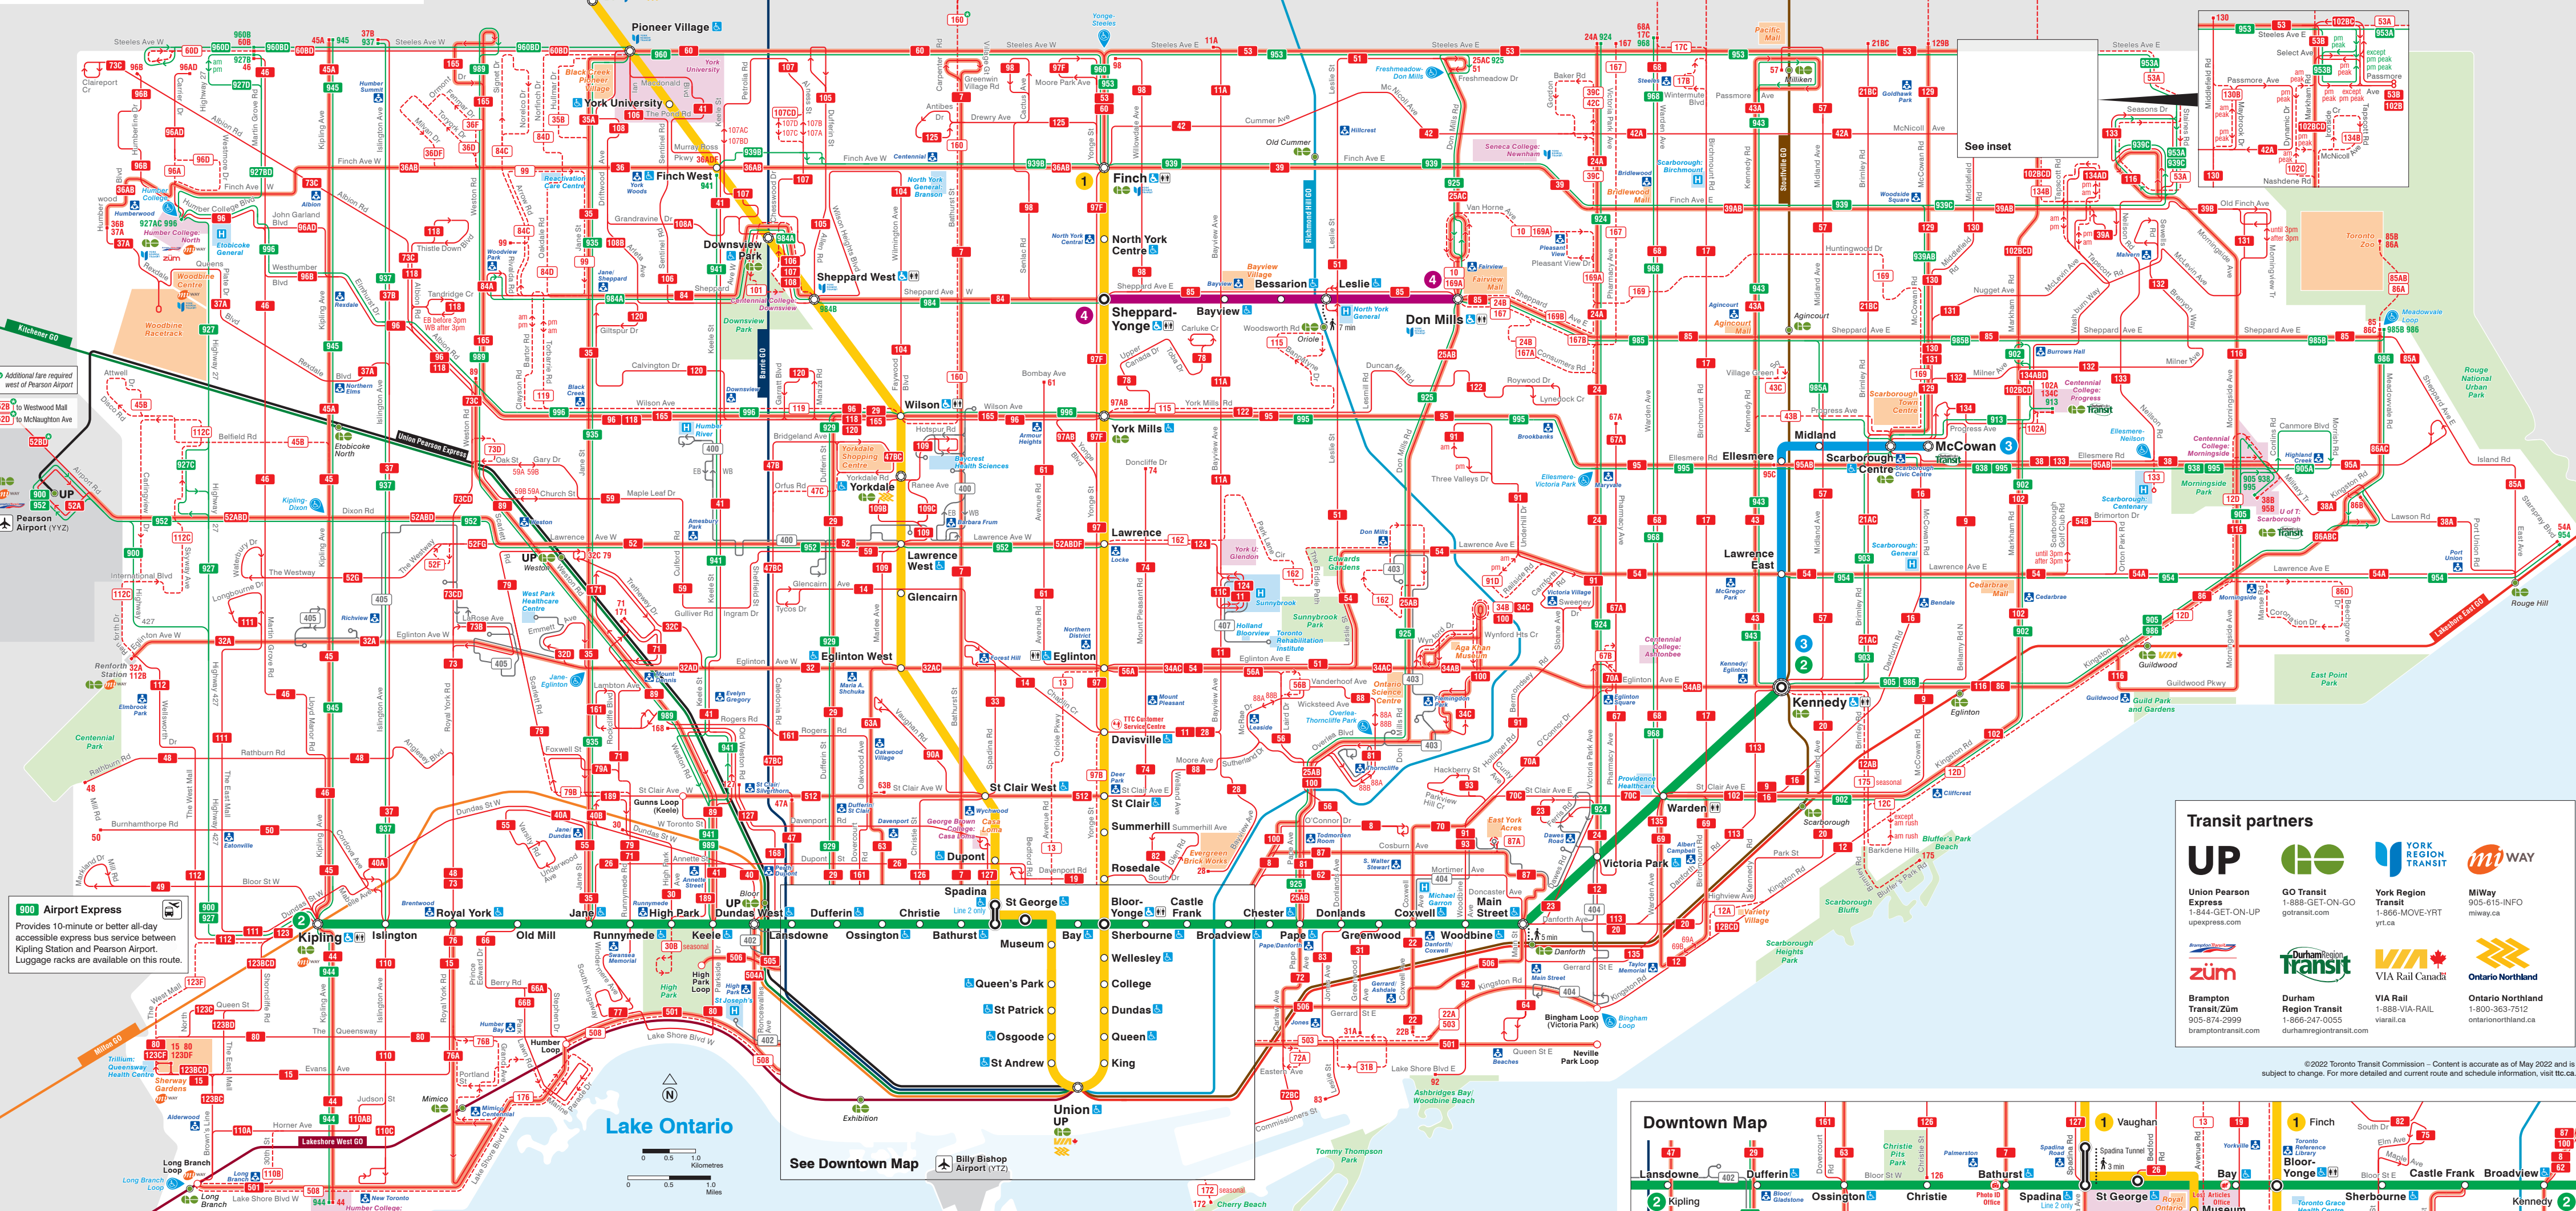

System Map

Transit partners

UP Union Pearson Express 1-888-GET-ON-UP upexpress.com	GO Transit 1-888-GET-ON-GO gotransit.com	YORK REGION TRANSIT 1-866-MOVE-YRT yrt.ca	miWAY 905-615-INFO miway.ca
züm Brampton Transit 905-874-2999 bramptontransit.com	Durham Region Transit 1-888-VIA-RAIL 1-866-247-0055 durhamregiontransit.com	VIA Rail 1-800-363-7312 vialrail.ca	Ontario Northland 1-800-363-7312 ontarioronorthland.ca