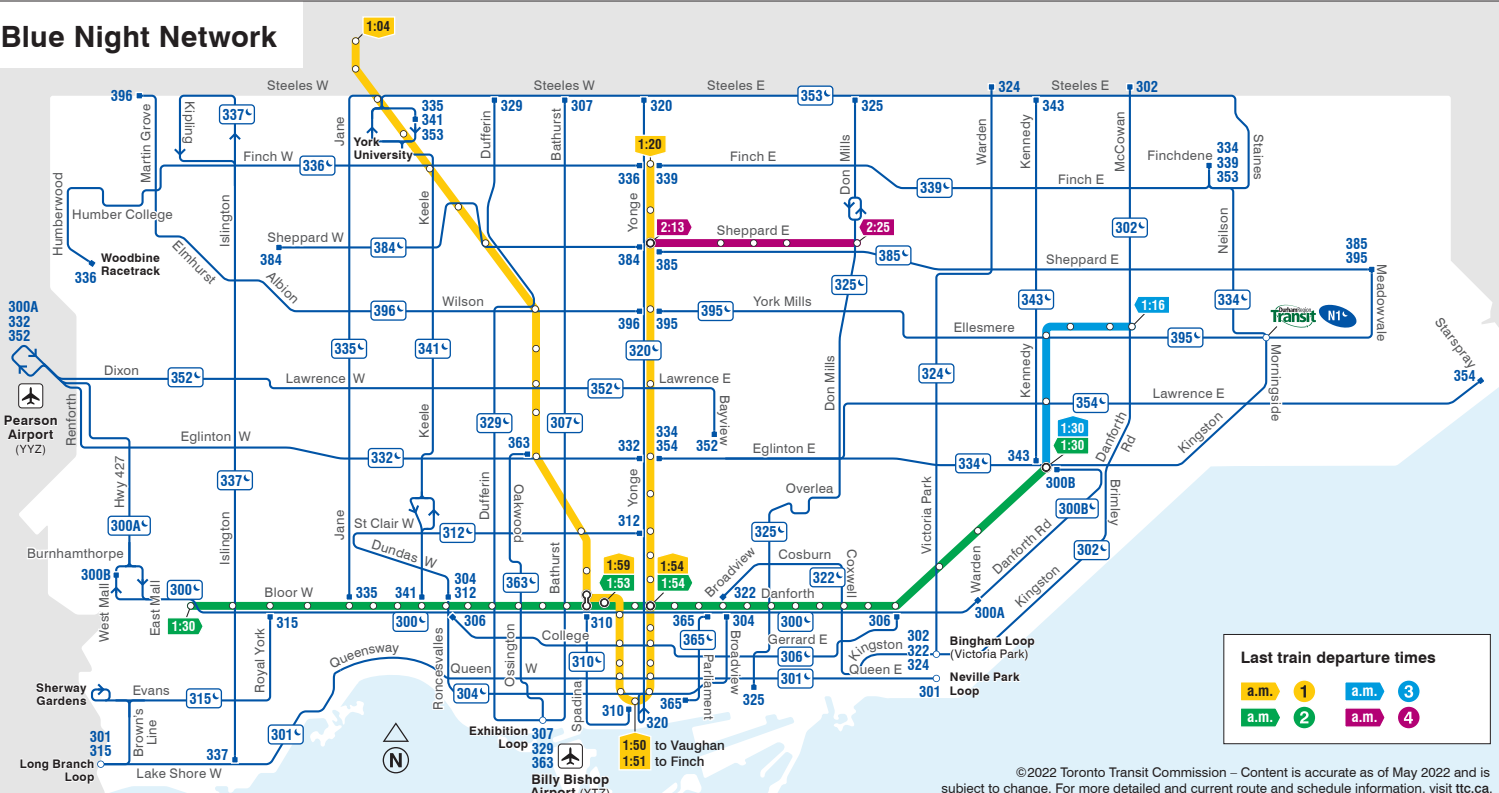

System Map

Transit partners

UP Union Pearson Express 1-888-GET-ON-UP upexpress.com	GO Transit 1-888-GET-ON-GO gotransit.com	YORK REGION TRANSIT 1-866-MOVE-YRT yrt.ca	miWAY 905-615-INFO miway.ca
züm Brampton Transit 905-874-2999 bramptontransit.com	Durham Region Transit 1-888-VIA-RAIL 1-866-247-0055 durhamregiontransit.com	VIA Rail 1-800-363-7312 vialrail.ca	Ontario Northland 1-800-363-7312 ontarioronorthland.ca