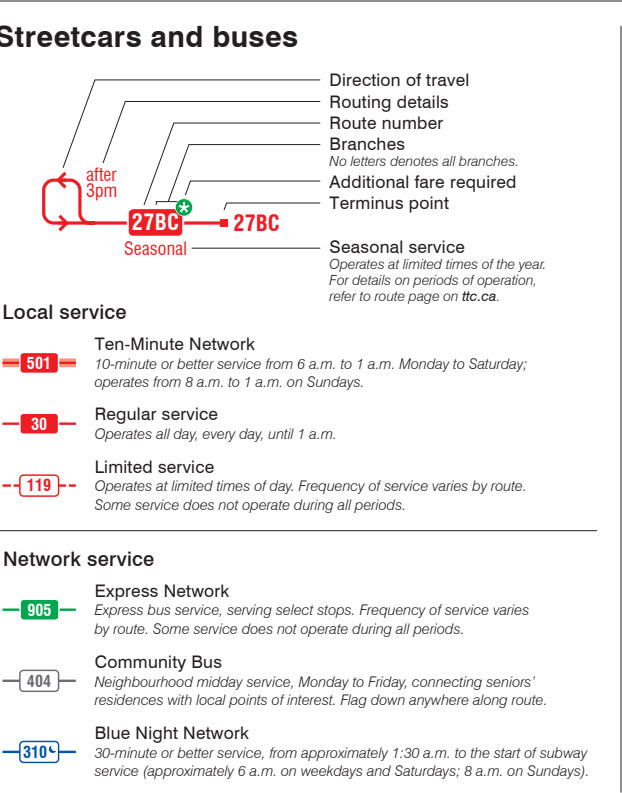

System Map

Transit partners

UP Union Pearson Express 1-888-GET-ON-UP upexpress.com	GO Transit 1-888-GET-ON-GO gotransit.com	YORK REGION TRANSIT 1-866-MOVE-YRT yrt.ca	miWAY 905-615-INFO miway.ca
züm Brampton Transit 905-874-2999 bramptontransit.com	Durham Region Transit 1-888-VIA-RAIL 1-866-247-0055 durhamregiontransit.com	VIA Rail 1-800-363-7312 vialrail.ca	Ontario Northland 1-800-363-7312 ontarioronorthland.ca