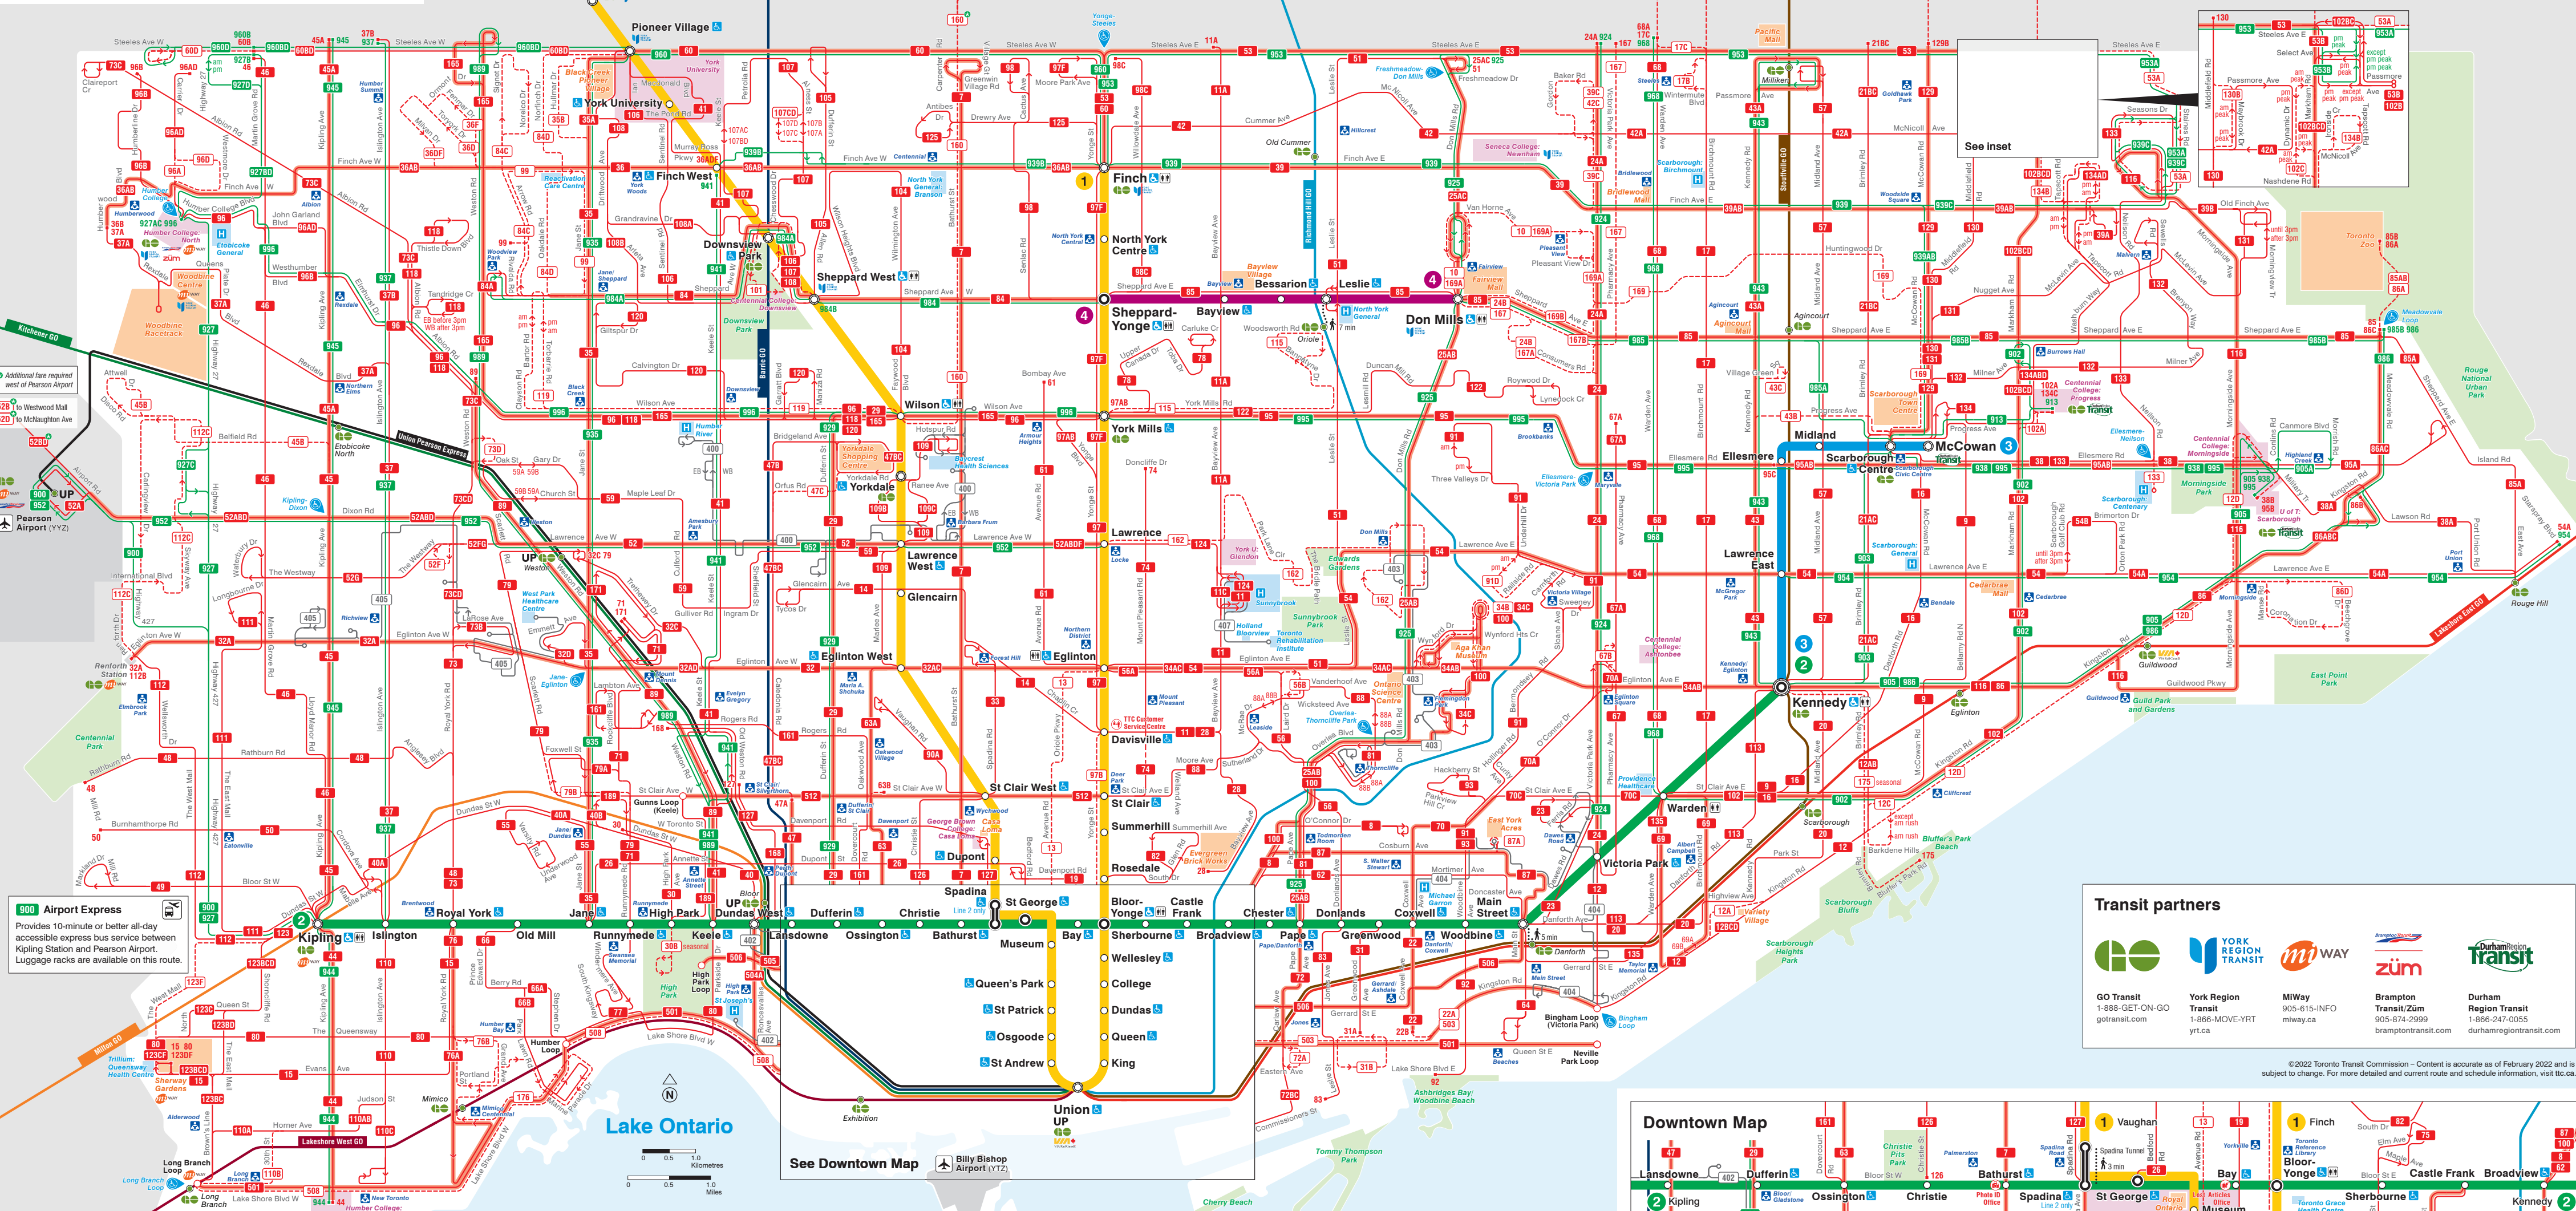

System Map

Transit partners

GO Transit: 1-888-GET-ON-GO, gotransit.com

York Region Transit: 1-866-MOVE-YRT, yrt.ca

MiWay: 905-615-INFO, miway.ca

Züm: 905-674-2999, bramptonttransit.com

Brampton Transit: 1-866-247-0055, durhamregiontransit.com

Durham Region Transit: 1-866-247-0055, durhamregiontransit.com