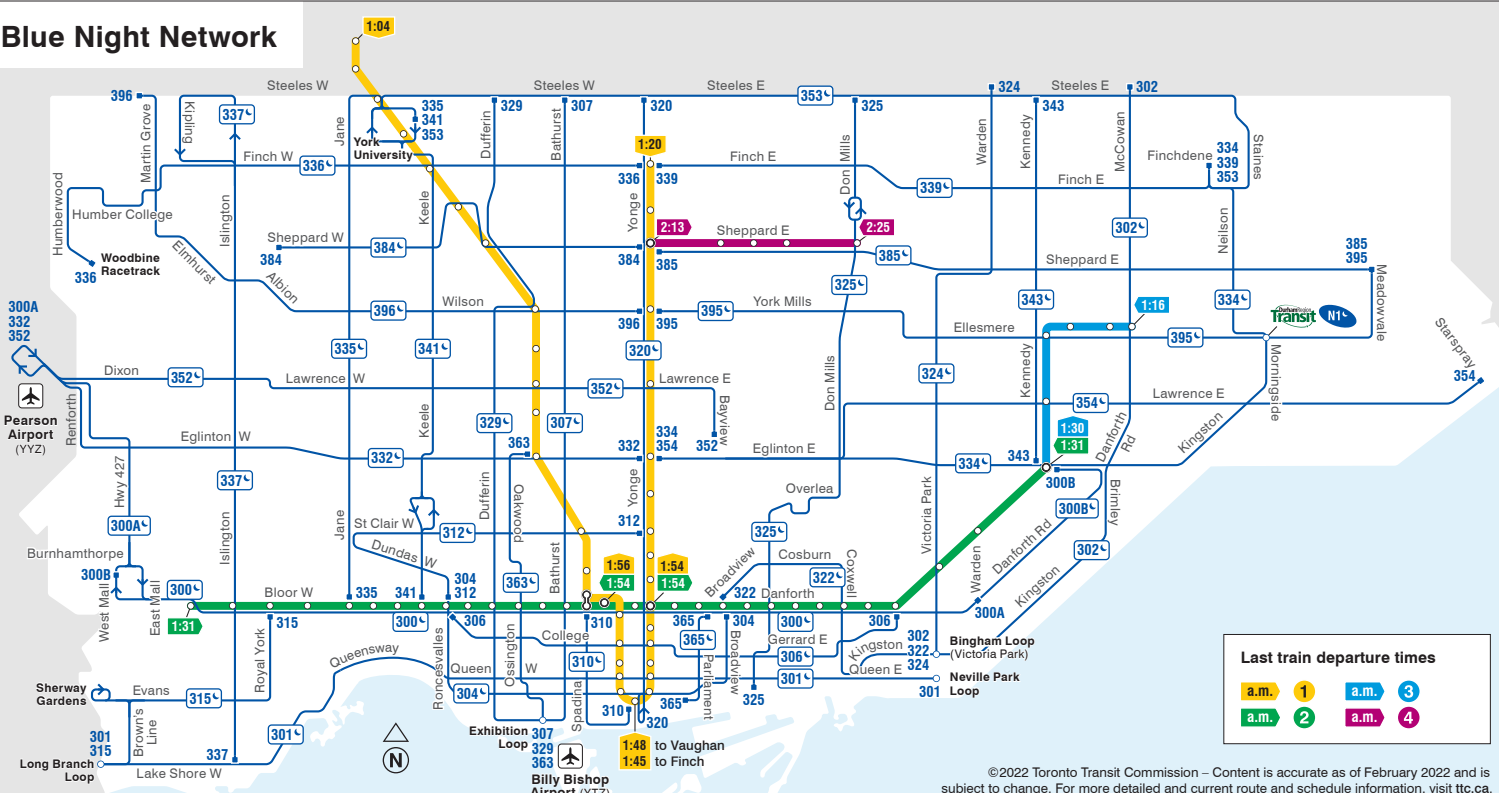

System Map

Transit partners

GO Transit: 1-888-GET-ON-GO, gotransit.com

York Region Transit: 1-866-MOVE-YRT, yrt.ca

MiWay: 905-615-INFO, miway.ca

Züm: 905-674-2999, bramptonttransit.com

Brampton Transit: 1-866-247-0055, durhamregiontransit.com

Durham Region Transit: 1-866-247-0055, durhamregiontransit.com