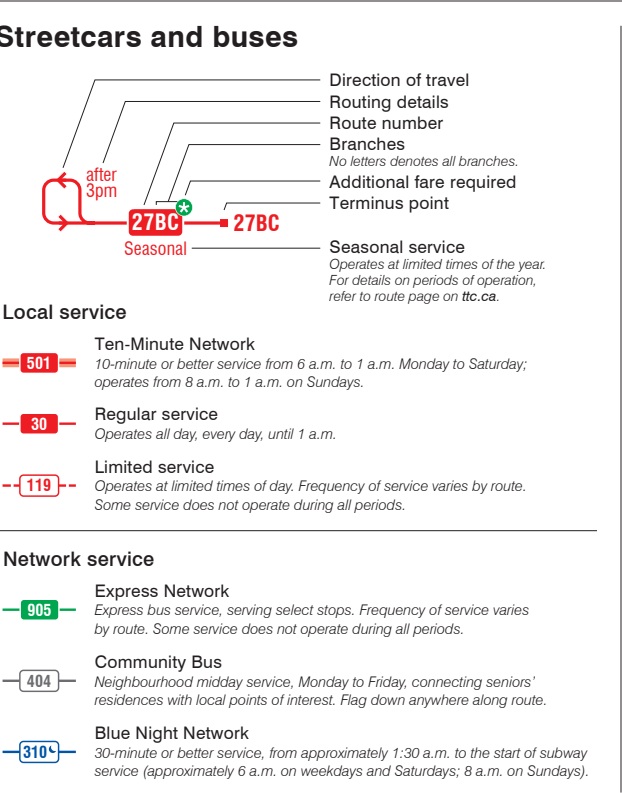

System Map

Transit partners

GO Transit: 1-888-GET-ON-GO, gotransit.com

York Region Transit: 1-866-MOVE-YRT, yrt.ca

MiWay: 905-615-INFO, miway.ca

Züm: 905-674-2999, bramptonttransit.com

Brampton Transit: 1-866-247-0055, durhamregiontransit.com

Durham Region Transit: 1-866-247-0055, durhamregiontransit.com