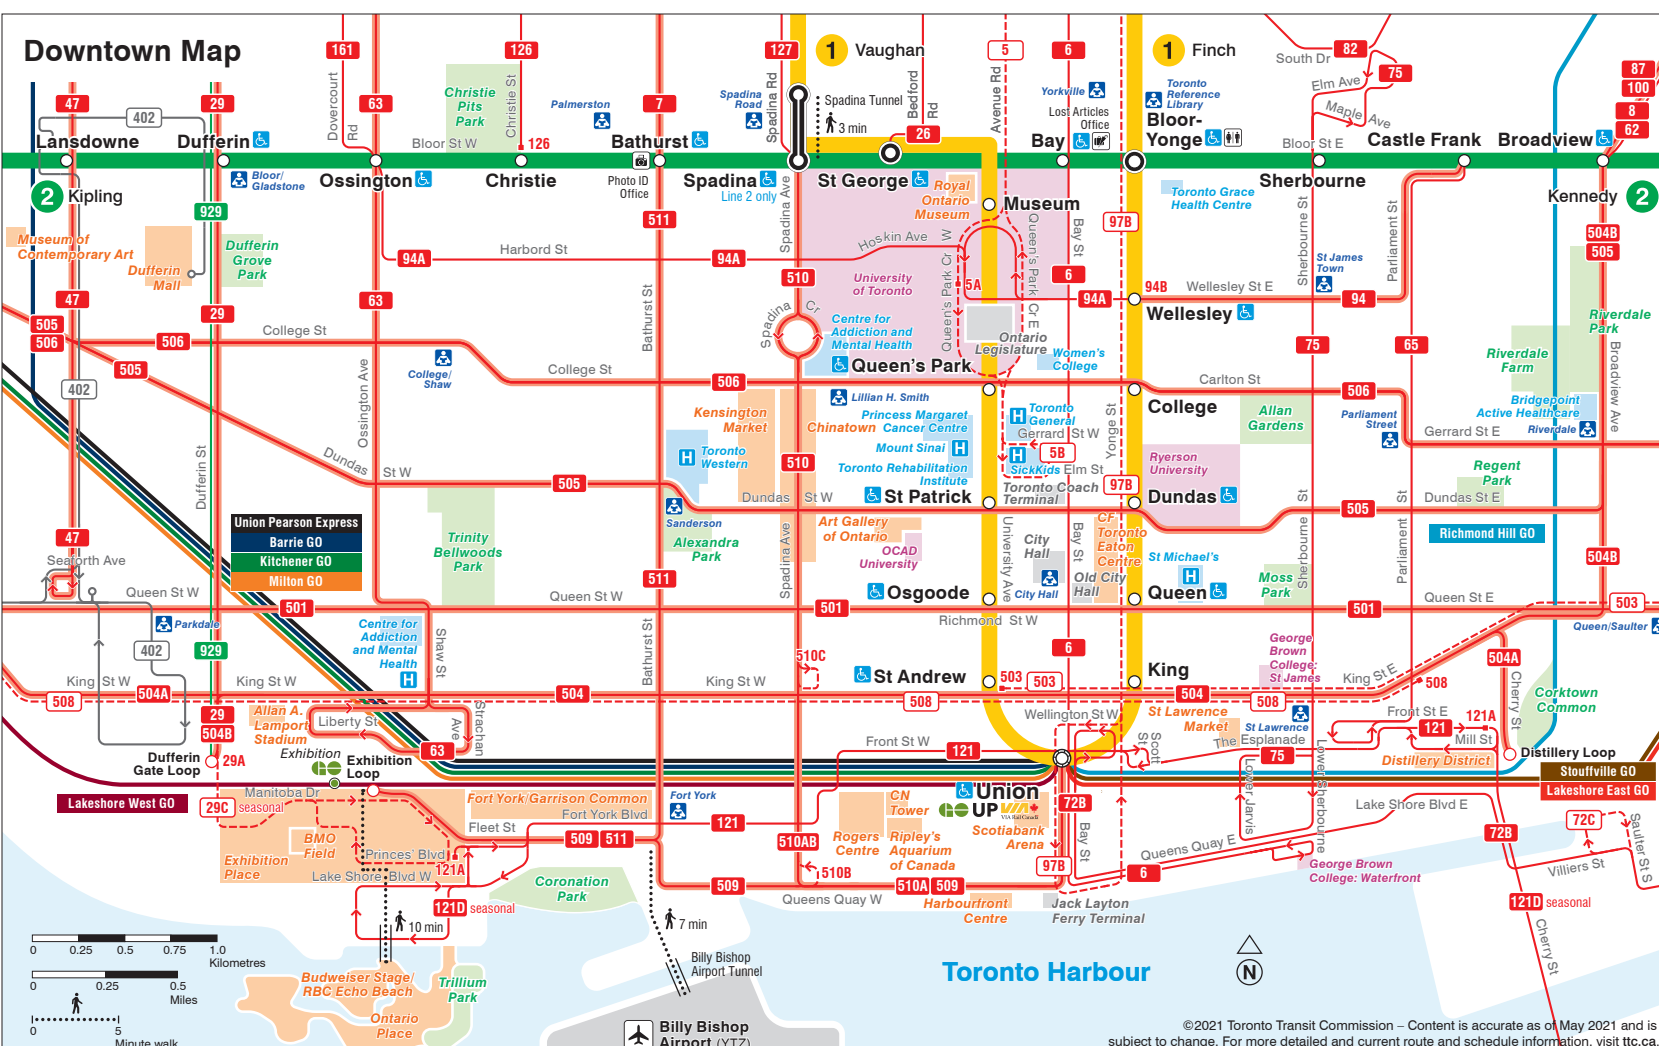

System Map

Transit partners

GO Transit: 1-888-GO-TURN-GO
York Region Transit: 905-615-INFO
MiWay: 905-615-INFO
Brampton Transit: 905-874-2999
Durham Region Transit: 1-866-247-0055

©2021 Toronto Transit Commission - Content is accurate as of May 2021 and is subject to change. For more detailed and current route and schedule information, visit ttc.ca.