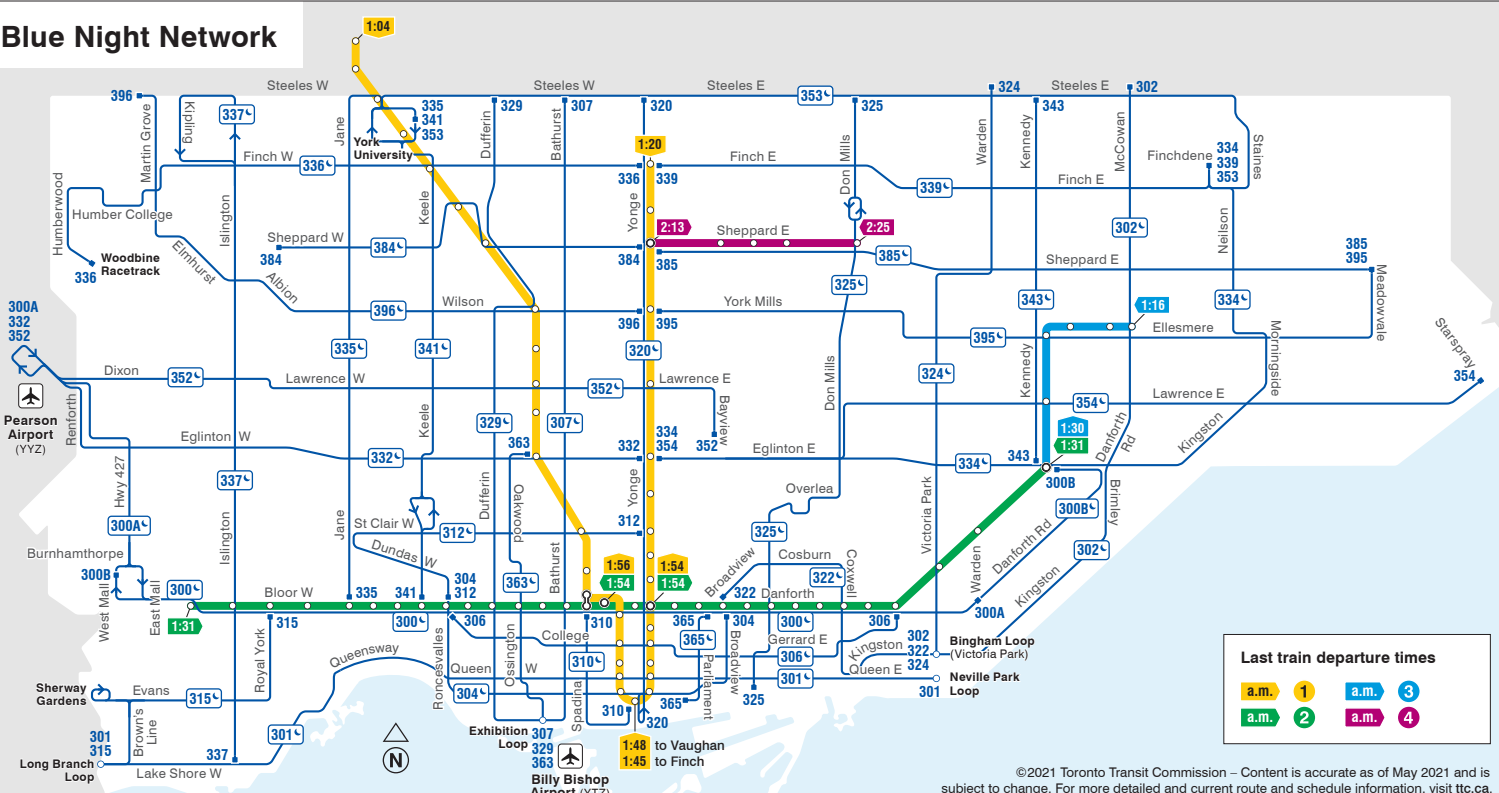

System Map

Transit partners

GO Transit: 1-888-GO-TURN-GO
York Region Transit: 905-615-INFO
MiWay: 905-615-INFO
Brampton Transit: 905-874-2999
Durham Region Transit: 1-866-247-0055

©2021 Toronto Transit Commission - Content is accurate as of May 2021 and is subject to change. For more detailed and current route and schedule information, visit ttc.ca.