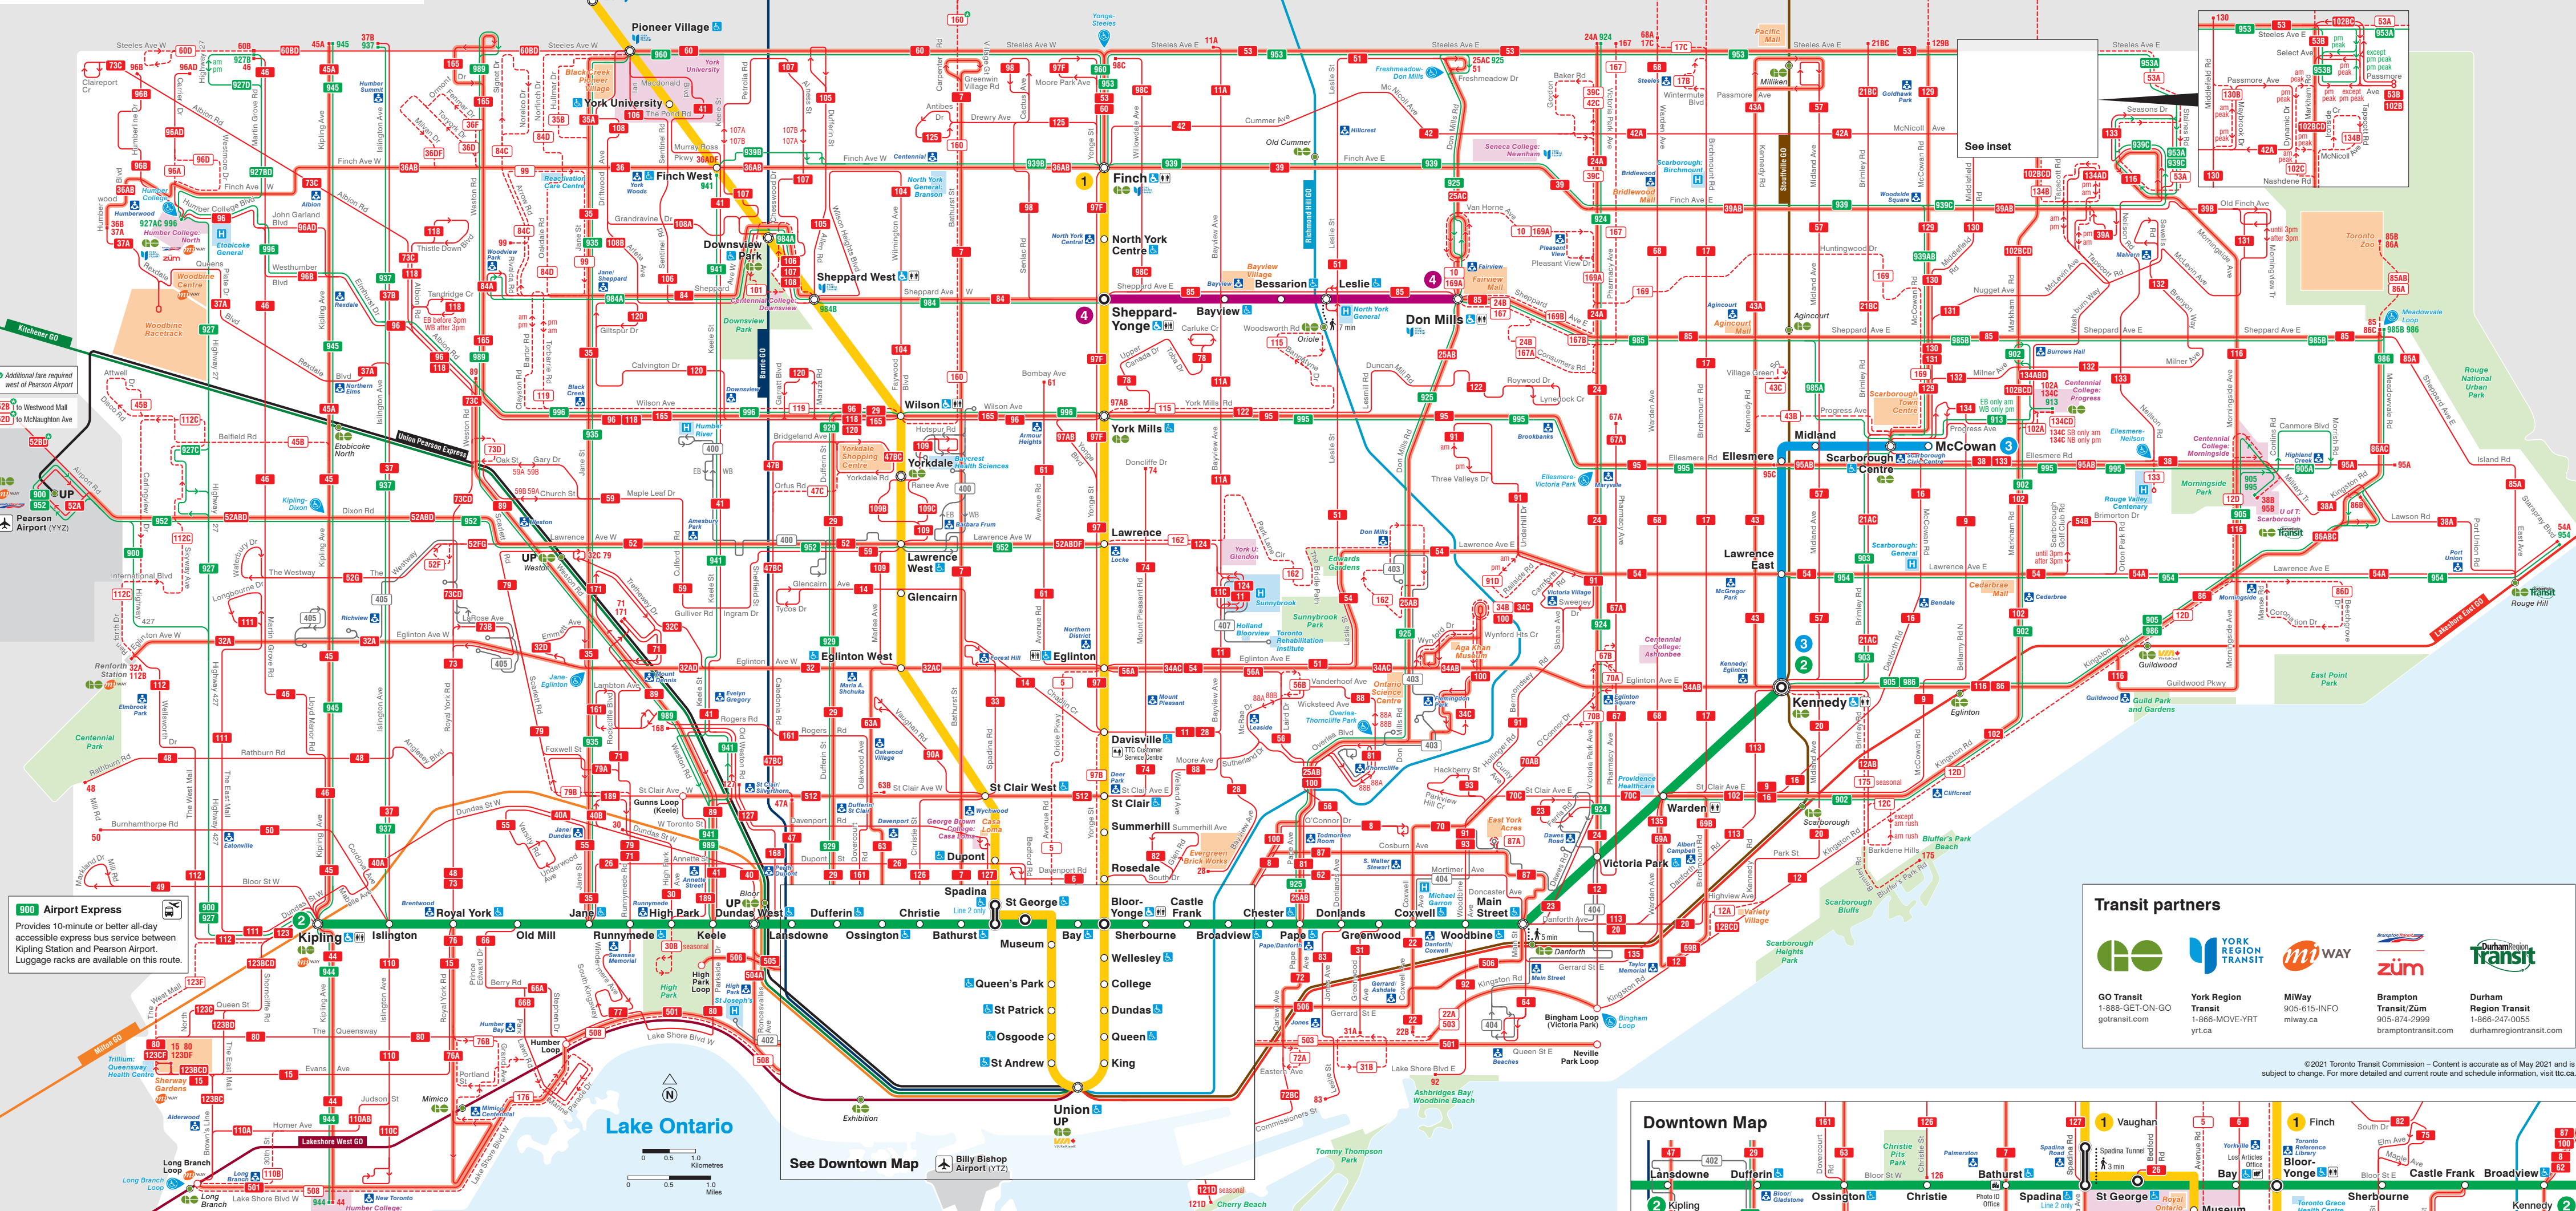

System Map

Transit partners

GO Transit: 1-888-GO-TURN-GO
York Region Transit: 905-615-INFO
MiWay: 905-615-INFO
Brampton Transit: 905-874-2999
Durham Region Transit: 1-866-247-0055

©2021 Toronto Transit Commission - Content is accurate as of May 2021 and is subject to change. For more detailed and current route and schedule information, visit ttc.ca.