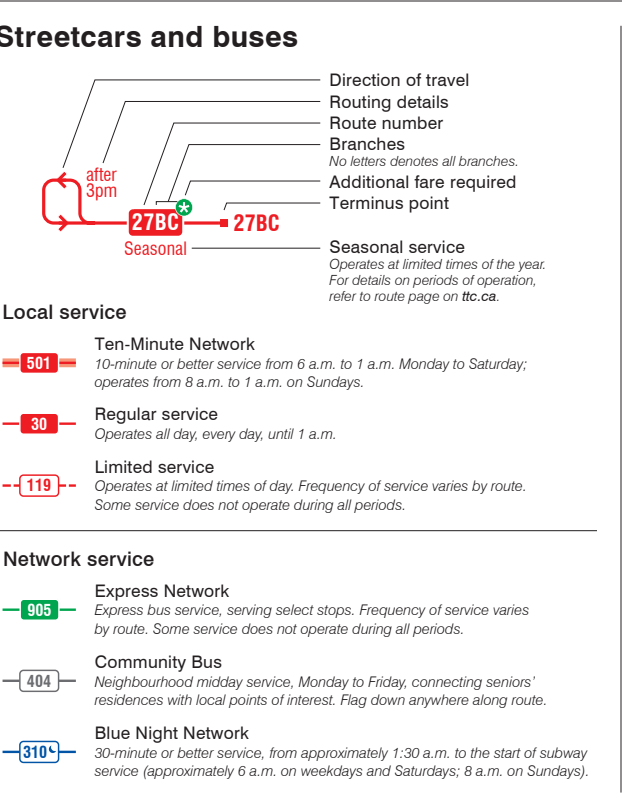

System Map

Transit partners

GO Transit: 1-888-GO-TURN-GO
York Region Transit: 905-615-INFO
MiWay: 905-615-INFO
Brampton Transit: 905-874-2999
Durham Region Transit: 1-866-247-0055

©2021 Toronto Transit Commission - Content is accurate as of May 2021 and is subject to change. For more detailed and current route and schedule information, visit ttc.ca.