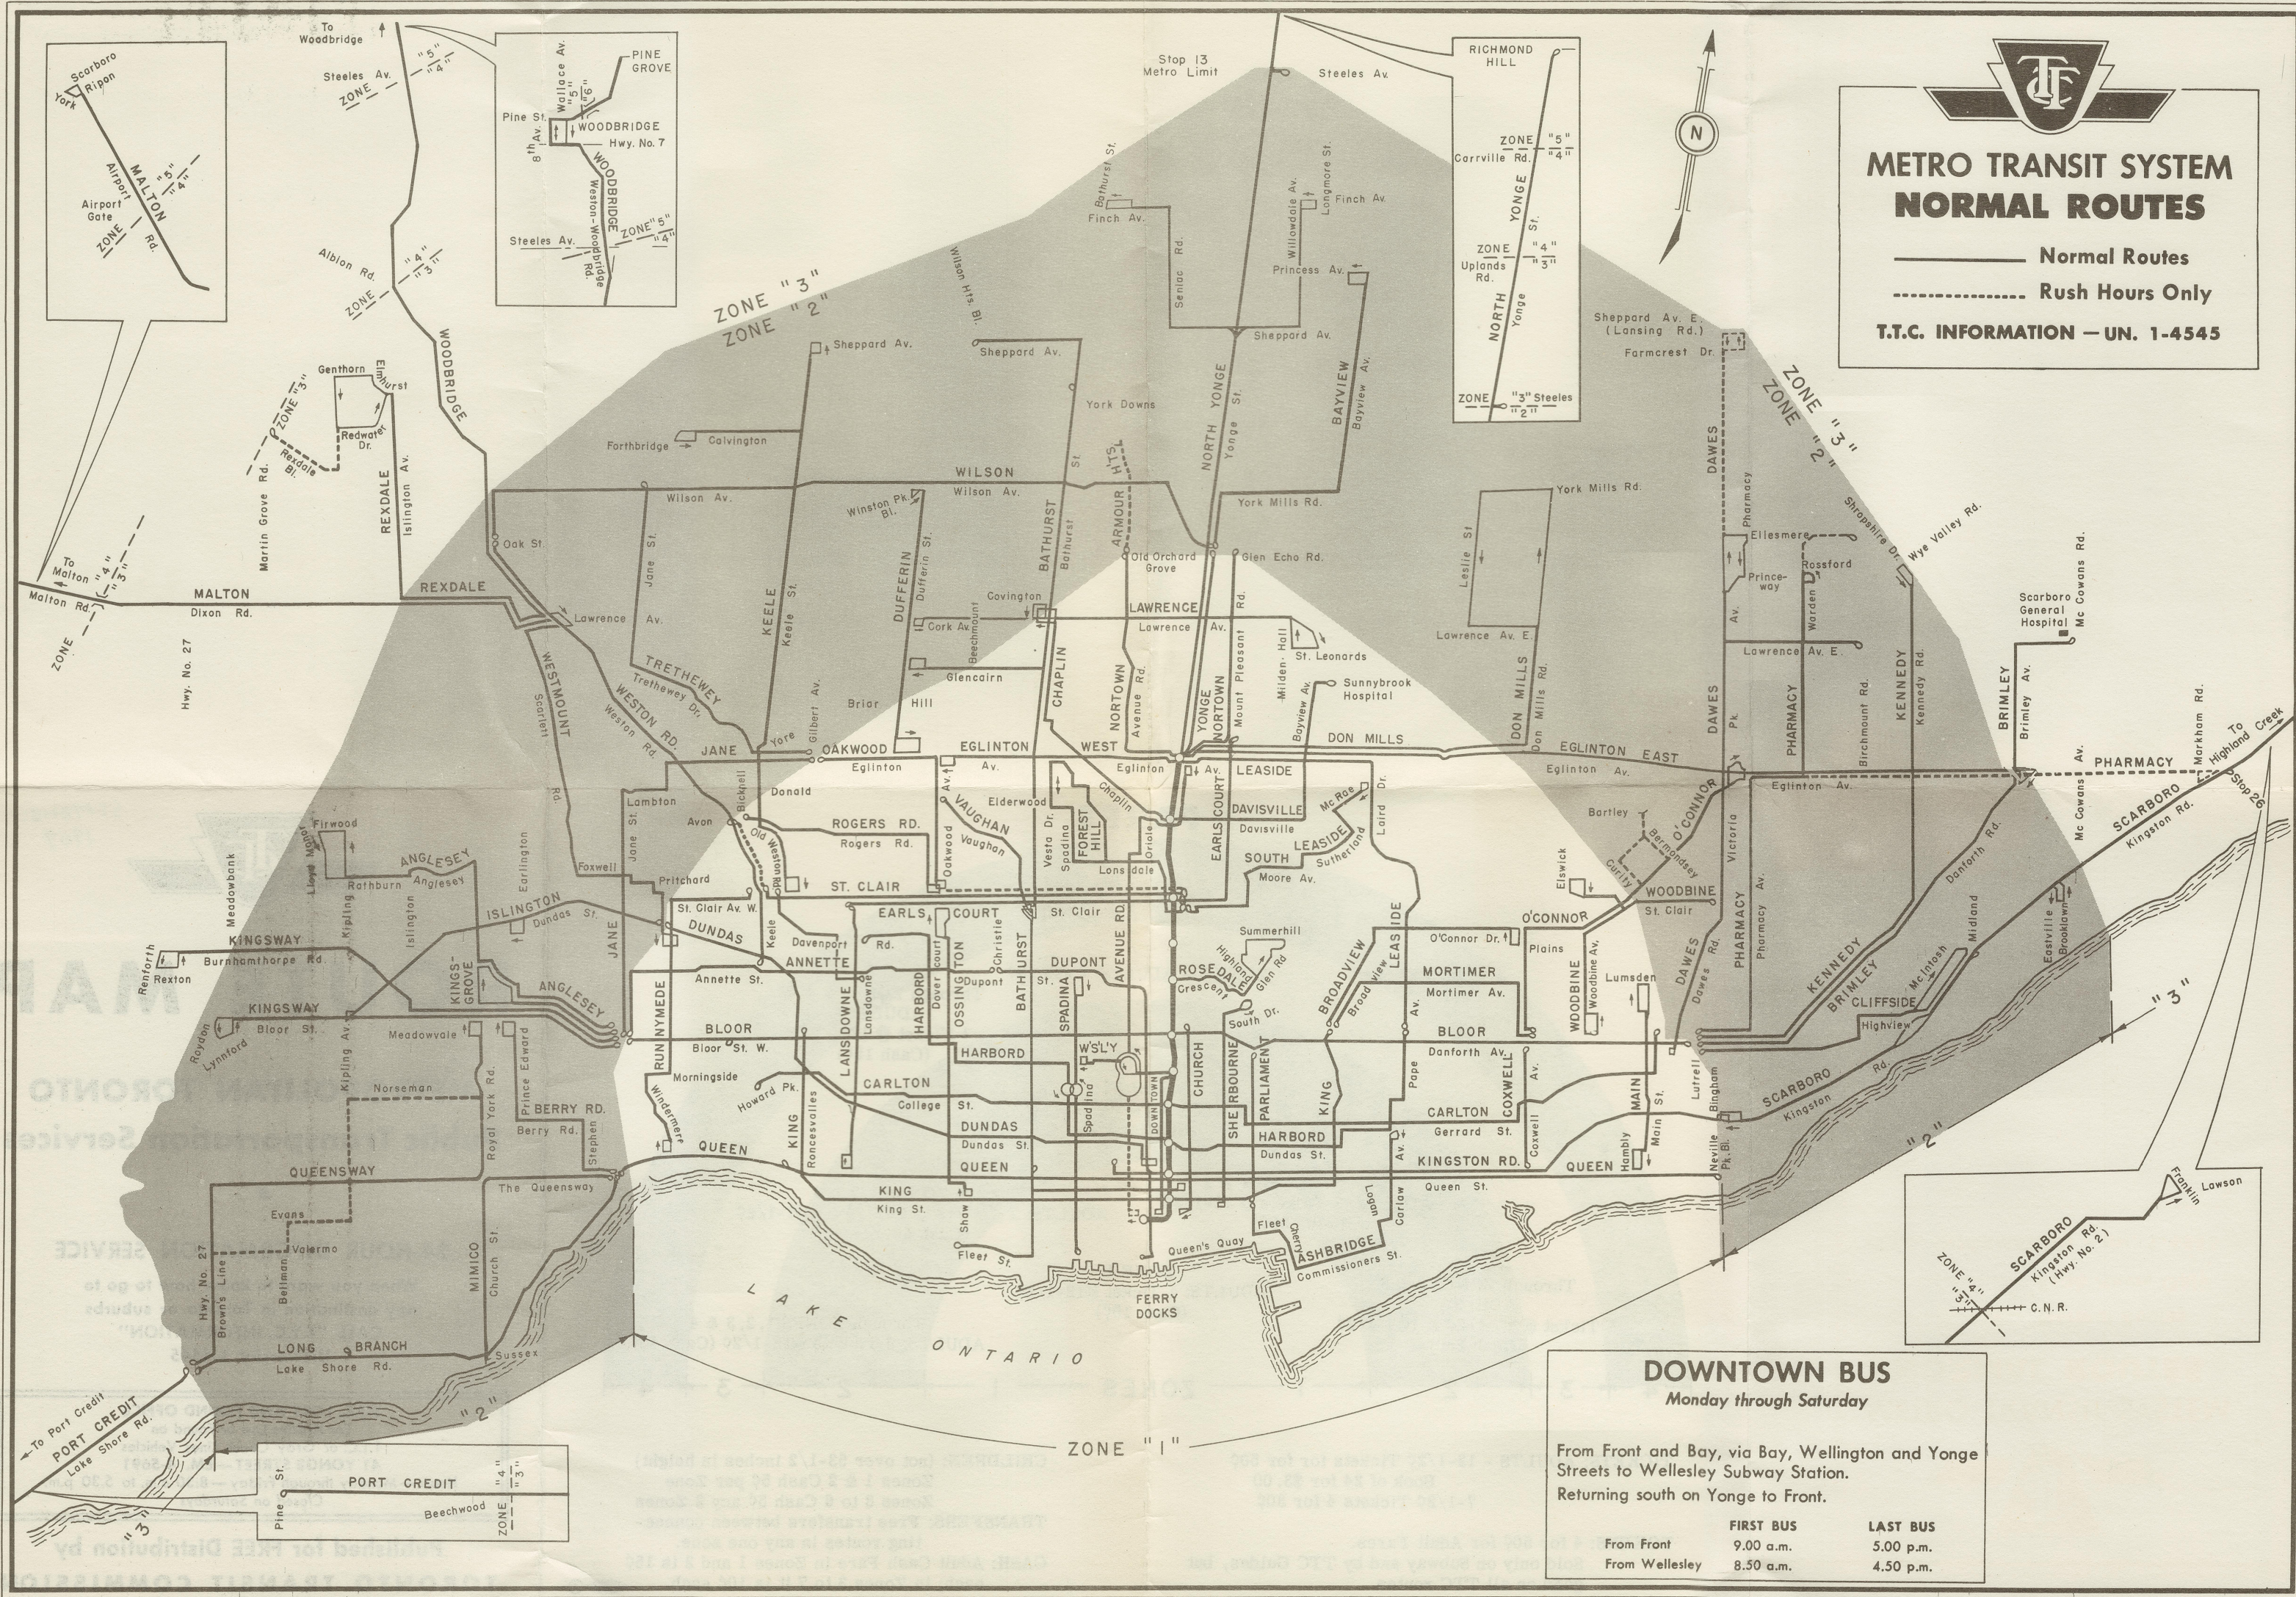

METRO TRANSIT SYSTEM NORMAL ROUTES

—— Normal Routes
 - - - - - Rush Hours Only

T.T.C. INFORMATION — UN. 1-4545

DOWNTOWN BUS
 Monday through Saturday

From Front and Bay, via Bay, Wellington and Yonge Streets to Wellesley Subway Station.
 Returning south on Yonge to Front.

	FIRST BUS	LAST BUS
From Front	9.00 a.m.	5.00 p.m.
From Wellesley	8.50 a.m.	4.50 p.m.