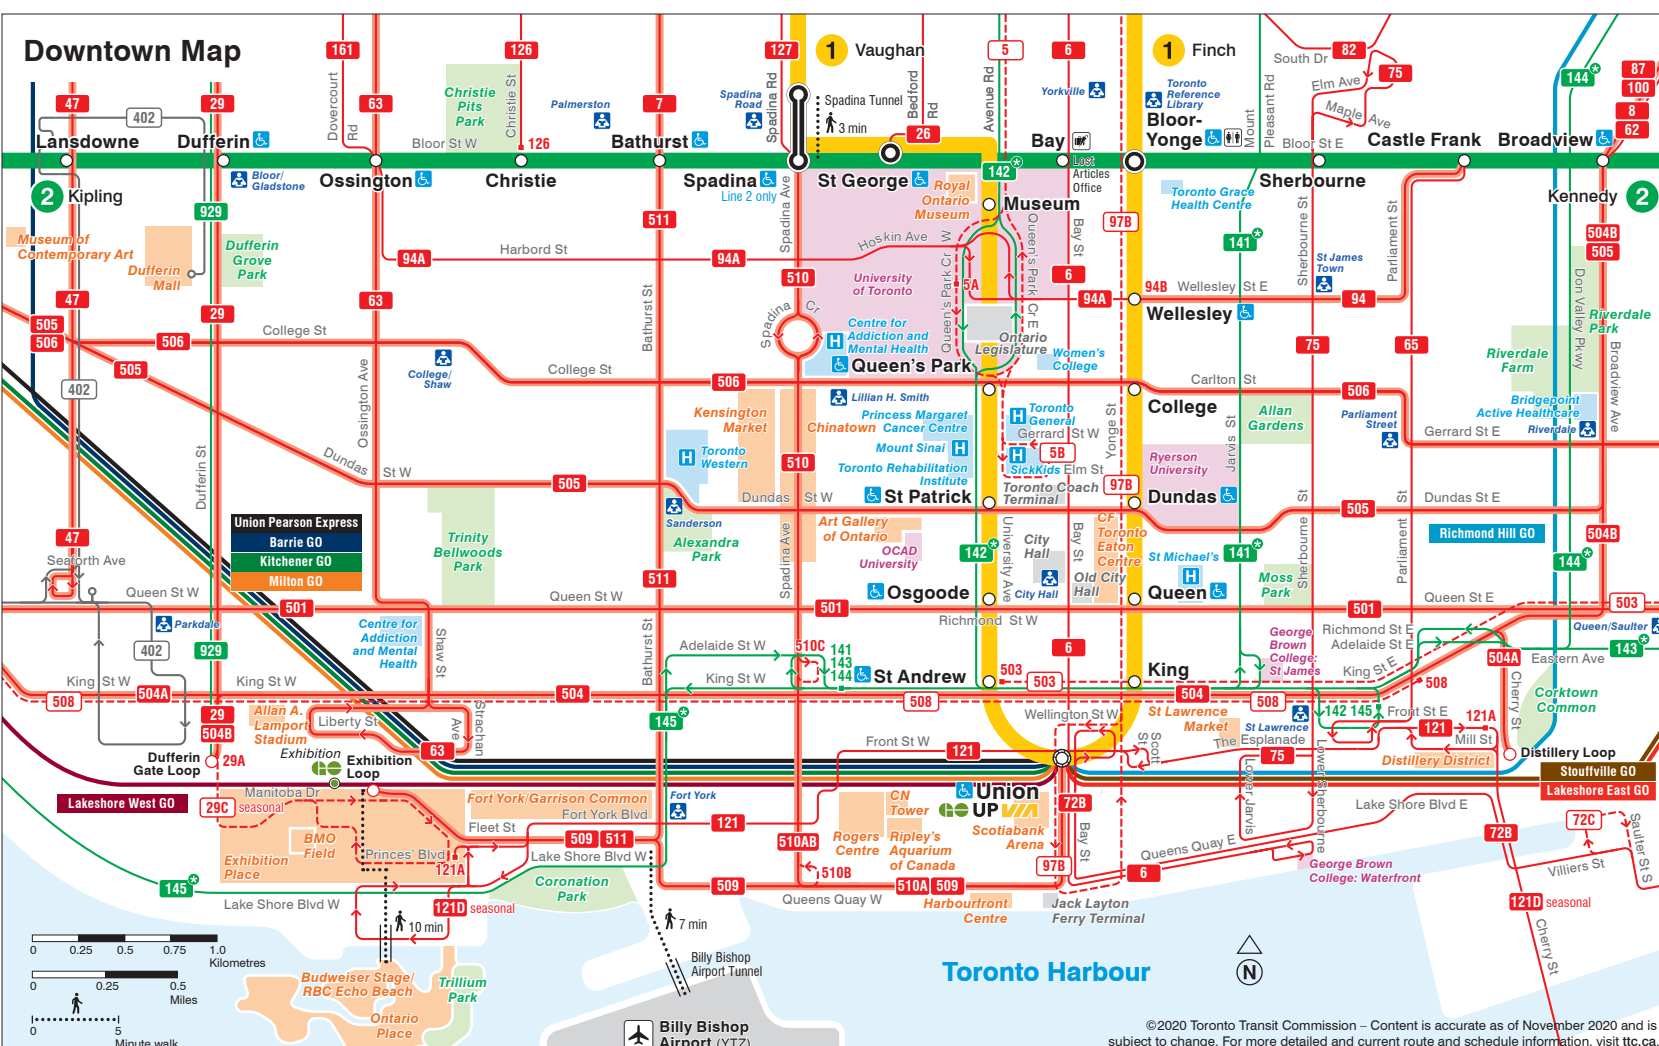

Transit partners

GO Transit: 1-888-GO-TURN-GO, gotransit.com

York Region Transit: 905-615-INFO, yrt.ca

MiWay: 905-615-INFO, miway.ca

Brampton Transit: 905-615-2999, bramptontransit.com

Durham Region Transit: 1-866-247-0055, durhamregiontransit.com