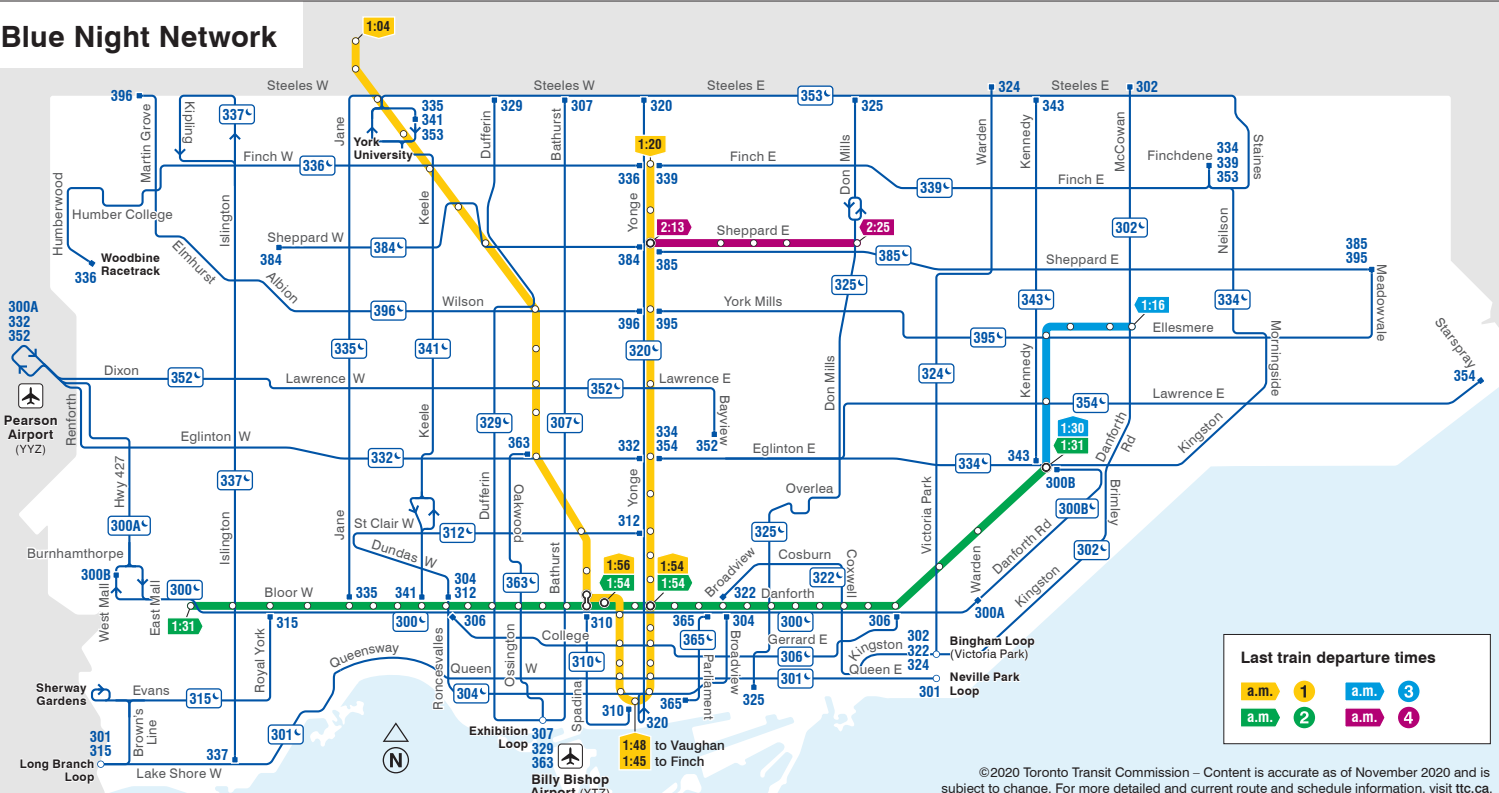

System Map

Subway

1 2 3 4

Subway lines

Regular station Interchange station

Intermodal station Accessible station Washroom

Streetcars and buses

Direction of travel
Routing details
Route number
Branches
No letters denotes all branches.
Additional fare required
Terminus point

Seasonal service
Operates at limited times of the year.
For details on periods of operation, refer to route page on ttc.ca.

Local service

- Ten-Minute Network
  10-minute or better service from 6 a.m. to 1 a.m. Monday to Saturday; operates from 8 a.m. to 1 a.m. on Sundays.
- Regular service
  Operates all day, every day, until 1 a.m.
- Limited service
  Operates at limited times of day. Frequency of service varies by route. Some service does not operate during all periods.

Network service

- Express Network
  Express bus service, serving select stops. Frequency of service varies by route. Some service does not operate during all periods.
- Community Bus
  Neighborhood midday service, Monday to Friday, connecting seniors' residences with local points of interest. Flag down anywhere along route.
- Blue Night Network
  30-minute or better service, from approximately 1:30 a.m. to the start of subway service (approximately 6 a.m. on weekdays and Saturdays; 8 a.m. on Sundays).

Map symbols

- Streetcar loop
- Commuter rail station
- Airport
- Hospital
- 24-hour emergency services
- Toronto Public Library
- Health care
- Point of interest
- Transportation/government
- Post-secondary school
- Park
- Access Hub
  Accessible transit stop with a more comfortable shelter, served by Wheel-Trans
- Additional fare required
  For more information on TTC fares, visit ttc.ca/fares