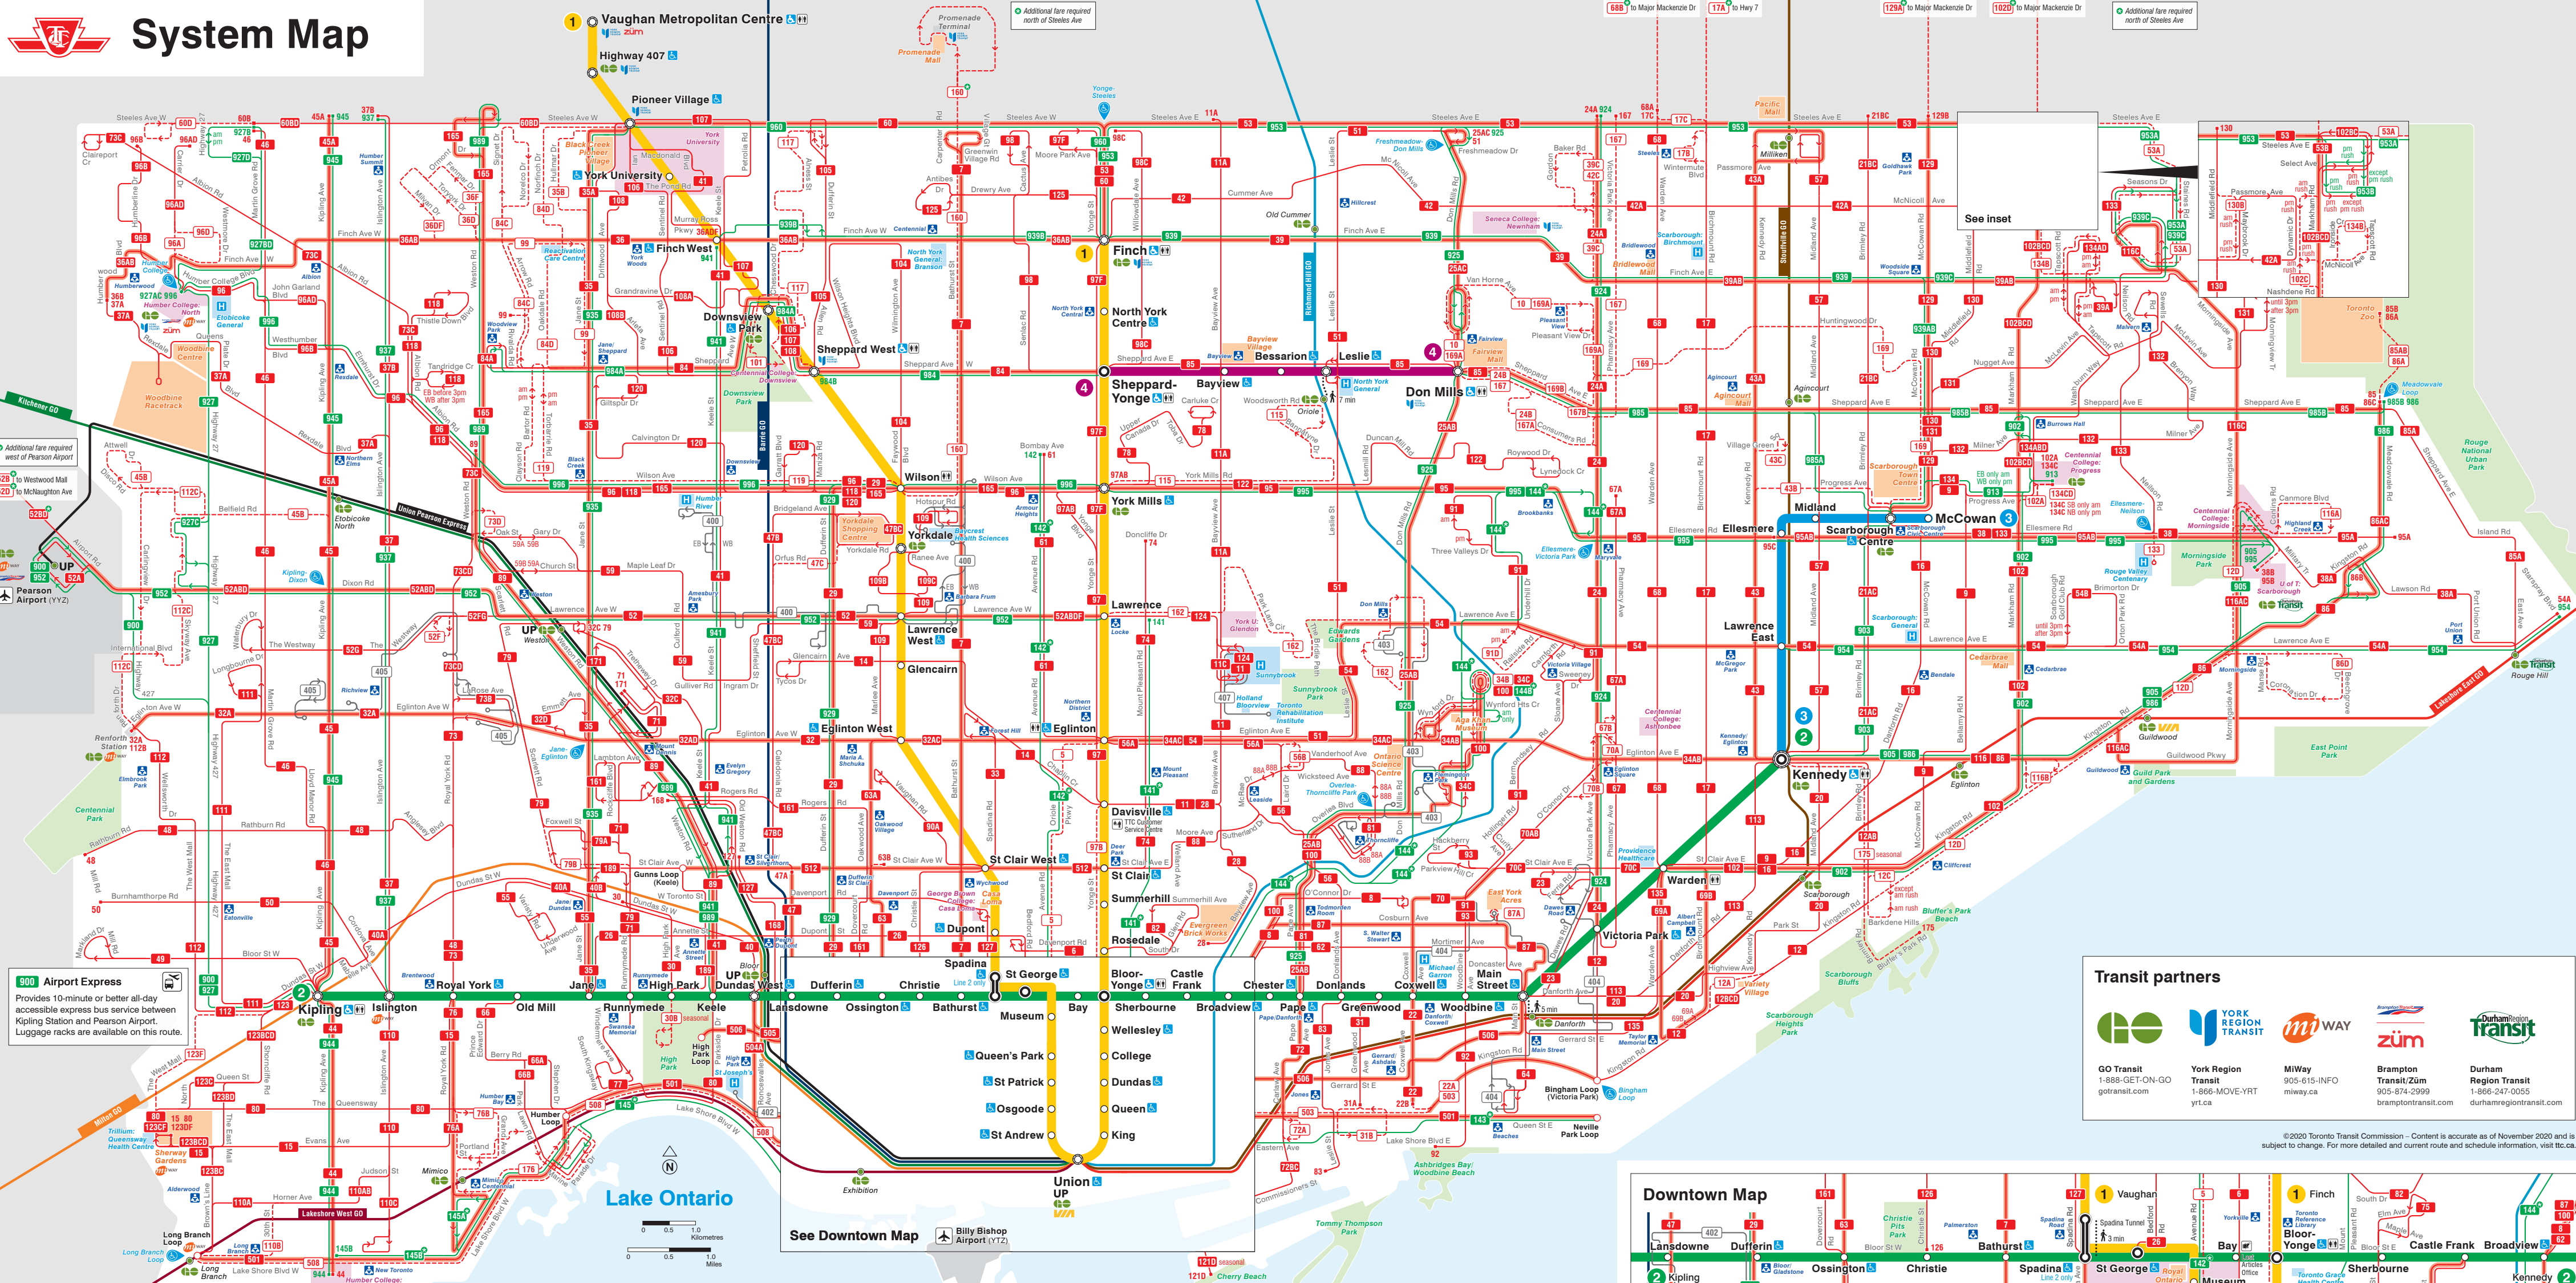

System Map

Subway

1 2 3 4

Subway lines

Regular station Interchange station

Intermodal station Accessible station Washroom

Streetcars and buses

Direction of travel
Routing details
Route number
Branches
No letters denotes all branches.
Additional fare required
Terminus point

Seasonal service
Operates at limited times of the year.
For details on periods of operation, refer to route page on ttc.ca.

Local service

- Ten-Minute Network
  10-minute or better service from 6 a.m. to 1 a.m. Monday to Saturday; operates from 8 a.m. to 1 a.m. on Sundays.
- Regular service
  Operates all day, every day, until 1 a.m.
- Limited service
  Operates at limited times of day. Frequency of service varies by route. Some service does not operate during all periods.

Network service

- Express Network
  Express bus service, serving select stops. Frequency of service varies by route. Some service does not operate during all periods.
- Community Bus
  Neighborhood midday service, Monday to Friday, connecting seniors' residences with local points of interest. Flag down anywhere along route.
- Blue Night Network
  30-minute or better service, from approximately 1:30 a.m. to the start of subway service (approximately 6 a.m. on weekdays and Saturdays; 8 a.m. on Sundays).

Map symbols

- Streetcar loop
- Commuter rail station
- Airport
- Hospital
- 24-hour emergency services
- Toronto Public Library
- Health care
- Point of interest
- Transportation/government
- Post-secondary school
- Park
- Access Hub
  Accessible transit stop with a more comfortable shelter, served by Wheel-Trans
- Additional fare required
  For more information on TTC fares, visit ttc.ca/fares