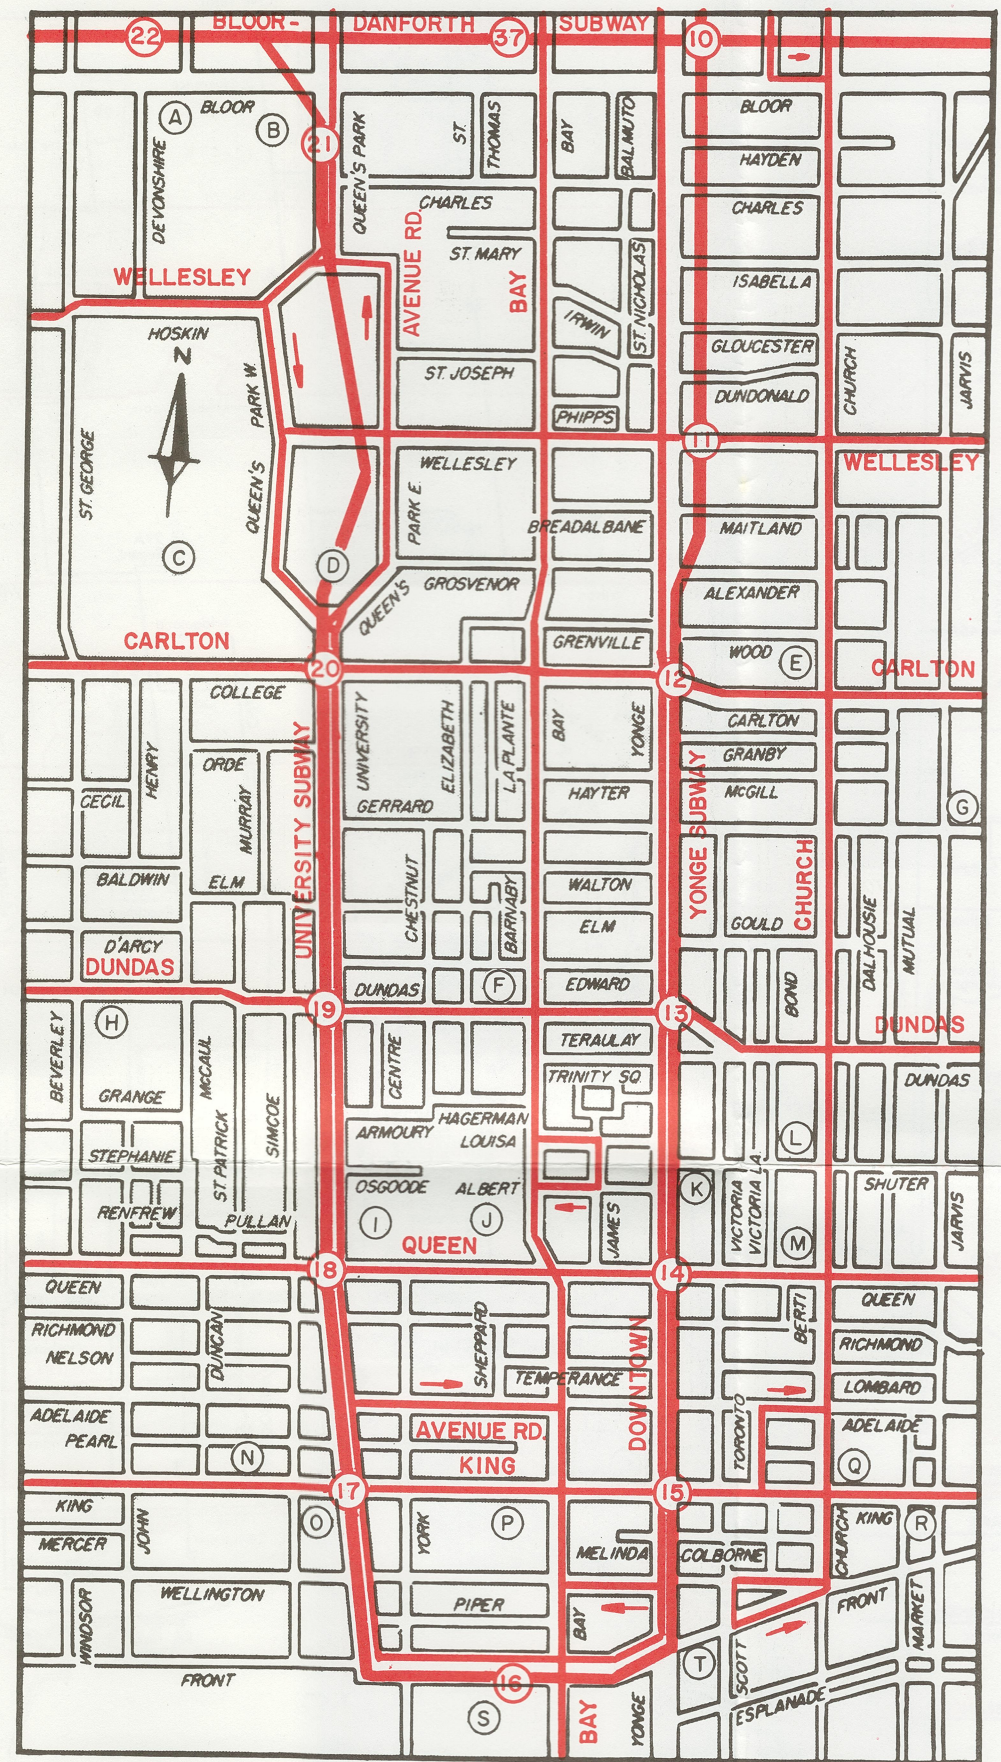

DOWNTOWN TORONTO

- (A) Varsity Stadium
- (B) Museum and Planetarium
- (C) University of Toronto
- (D) Ontario Parliament Buildings
- (E) Maple Leaf Gardens
- (F) Toronto Bus Terminal
- (G) Jarvis Street Baptist Church
- (H) Art Gallery of Ontario
- (I) Osgoode Hall
- (J) City Hall
- (K) Massey Hall
- (L) St. Michael's Cathedral (Roman Catholic)
- (M) Metropolitan United Church
- (N) Royal Alexandra Theatre
- (O) St. Andrew's Presbyterian Church
- (P) Toronto Dominion Centre
- (Q) St. James' Cathedral (Anglican)
- (R) St. Lawrence Hall
- (S) Union Station
- (T) O'Keefe Centre

ROUTE	FROM	FIRST			LAST		
		Dly.	Sat.	Sun.	Dly.	Sat.	Sun.
KINGSTON RD. BUS	Victoria Park Stn.	6:00	6:04	9:00	1:30	1:37	1:30
		From Bingham					
		5:30		7:40			
	St. Clair	5:36	5:38	7:55	1:08	1:11	1:08
LEASIDE	Pape Stn.	5:10	5:16	6:50	1:40	1:40	12:40
	Eglinton Stn.	5:30	5:36	7:10	2:05	2:05	1:03
MAIN	Main St. Stn.	5:45	5:52	9:00	1:15	1:15	1:05
	Queen	5:55	5:59	9:07	1:25	1:25	1:15
MORTIMER	Broadview Stn.	6:00	5:52	9:35	1:34	1:35	1:35
	Main St. Stn.	5:40	6:00	9:15	1:15	1:15	1:15
NORTOWN	Roe	5:40	5:40	7:45	1:50	1:50	1:45
		To Yonge					
	Doncliffe	5:40	5:40	7:45	2:20	2:20	2:20
		To Yonge					
		2:20	2:20	2:20			
O'CONNOR							
To Eglinton	Coxwell Stn.	5:00	5:00	8:10	1:10	1:10	1:10
	Eglinton	5:25	5:20	8:30	1:30	1:30	1:30
To Warden Station							
	Coxwell Stn.	5:31	5:30	6:15	1:20	1:20	1:20
	Warden Stn.	5:56	5:52	6:45	1:40	1:40	1:45
PARLIAMENT	Castle Frank Stn.	5:10	5:10	6:00	12:00	12:00	12:00
	King	5:20	5:20	6:10	12:15	12:15	12:12
QUEENSWAY							
Humber		5:30	5:30	9:20	1:00	1:00	1:00
		To Queensway Garage					
		3:55	3:55	6:20	1:40	1:40	1:40
	Sherway Gdns.	5:52	5:37	9:40	1:20	1:20	1:20
		From Queensway Garage					
		3:40	3:40	6:05			
ROGERS RD.	St. Clair	5:07	5:10	6:00	1:55	2:00	2:00
	Bicknell	5:22	5:25	6:15	2:10	2:15	2:15
ROSEDALE	Rosedale Stn.	6:15	6:15	9:00	2:00	2:00	2:00
	Summerhill	6:25	6:25	9:10	2:10	2:10	2:10