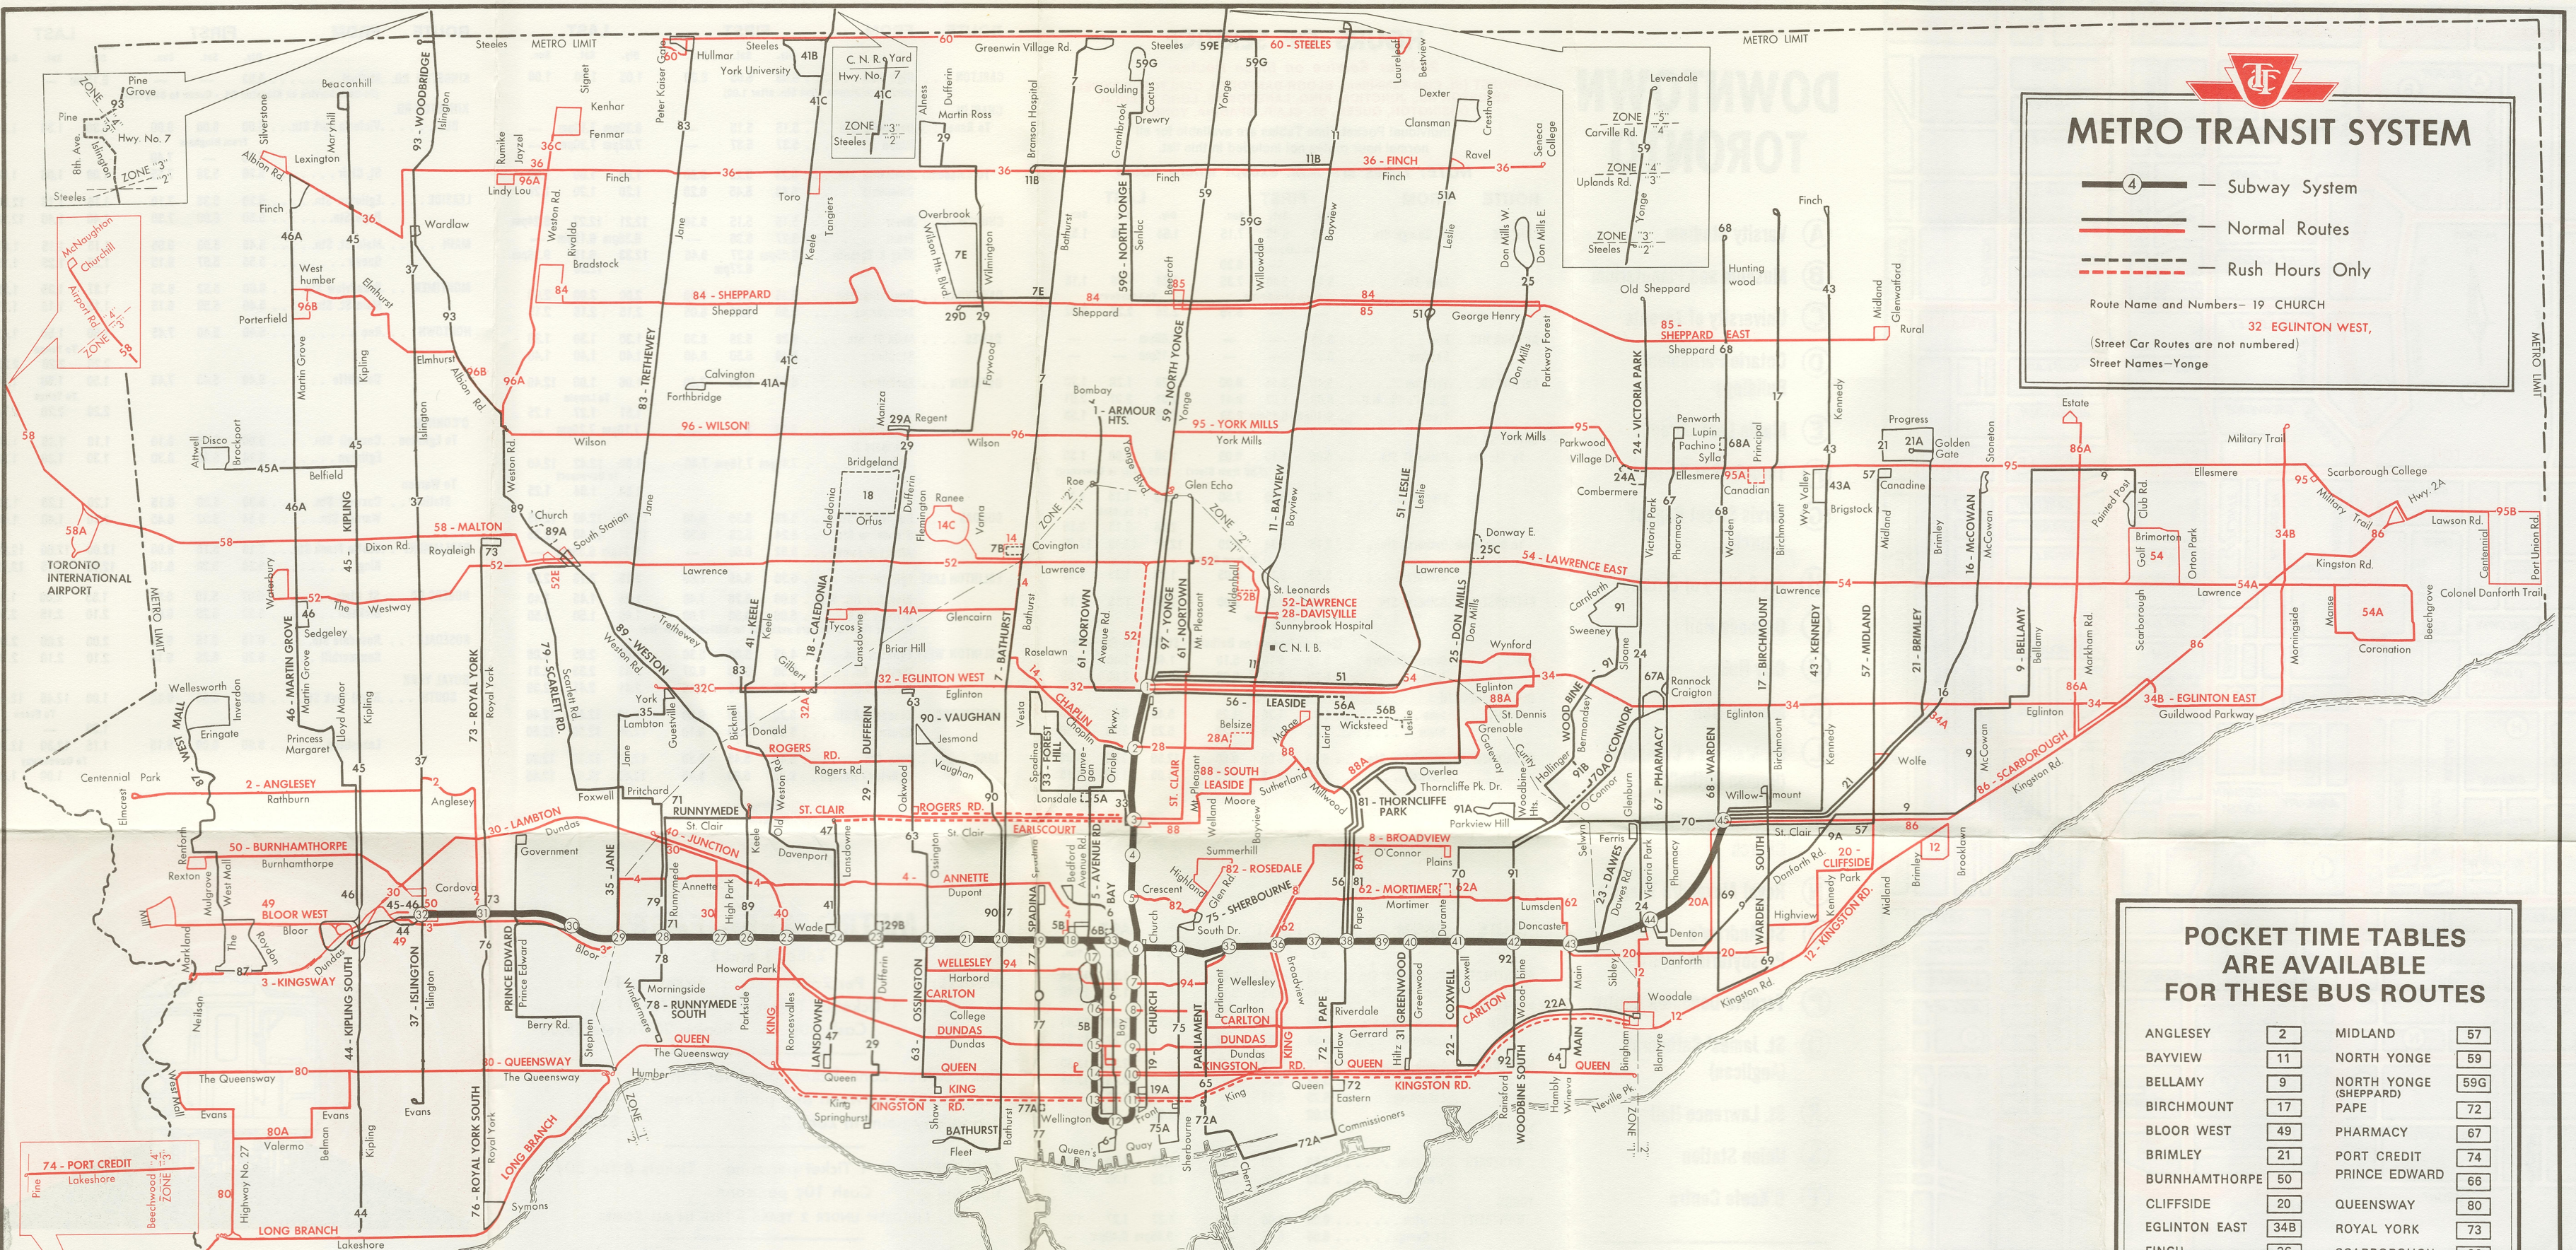

METRO TRANSIT SYSTEM

- Subway System
- Normal Routes
- Rush Hours Only

Route Name and Numbers— 19 CHURCH
32 EGLINTON WEST,
32 EGLINTON WEST,
Street Names—Yonge

POCKET TIME TABLES ARE AVAILABLE FOR THESE BUS ROUTES

SUBWAY STATION INDEX

Street numbers shown are on major parallel streets served by the subway.

1 EGLINTON	2200 Yonge St.	16 QUEEN'S PARK	1 Queen's Pk. At College	31 ROYAL YORK	3012 Bloor St. W.
2 DAVISVILLE	1900 Yonge St.	17 MUSEUM	95 Queen's Pk. At Bloor	32 ISLINGTON	3286 Bloor St. W.
3 ST. CLAIR	1441 Yonge St.	18 ST. GEORGE	323 Bloor St. W.	33 BAY	64 Bloor St. W.
4 SUMMERHILL	1189 Yonge St.	19 SPADINA	371 Bloor St. W.	34 SHERBOURNE	420 Bloor St. E.
5 ROSEDALE	1009 Yonge St.	20 BATHURST	565 Bloor St. W.	35 CASTLE FRANK	687 Bloor St. E.
6 BLOOR-YONGE	733 Yonge St.	21 CHRISTIE	726 Bloor St. W.	36 BROADVIEW	90 Danforth Av.
7 WELLESLEY	551 Yonge St.	22 OSSINGTON	883 Bloor St. W.	37 CHESTER	370 Danforth Av.
8 COLLEGE	448 Yonge St.	23 DUFFERIN	1126 Bloor St. W.	38 PAPE	650 Danforth Av.
9 DUNDAS	300 Yonge St.	24 LANSDOWNE	1287 Bloor St. W.	39 DONLANDS	990 Danforth Av.
10 QUEEN	171 Yonge St.	25 DUNDAS WEST	1525 Bloor St. W.	40 GREENWOOD	1177 Danforth Av.
11 KING	70 Yonge St.	26 KEELE	1733 Bloor St. W.	41 COXWELL	1568 Danforth Av.
12 UNION	48 Front St.	27 HIGH PARK	1874 Bloor St. W.	42 WOODBINE	2072 Danforth Av.
13 ST. ANDREW	147 University At Queen	28 RUNNYMEDE	2218 Bloor St. W.	43 MAIN STREET	2550 Danforth Av.
14 OSGOODE	250 University At Queen	29 JANE	2440 Bloor St. W.	44 VICTORIA PARK	3060 Danforth Av.
15 ST. PATRICK	443 University At Dundas	30 OLD MILL	2676 Bloor St. W.	45 WARDEN	3276 St. Clair E.

ALL ROUTES AND TIMES SUBJECT TO CHANGE

ENTIRE SUBWAY SYSTEM IN ZONE "1"

UNIVERSITY SUBWAY REPLACED BY AVENUE ROAD BUS AFTER 9.40 P.M. MONDAY THROUGH SATURDAY AND ALL DAY SUNDAY & HOLIDAYS