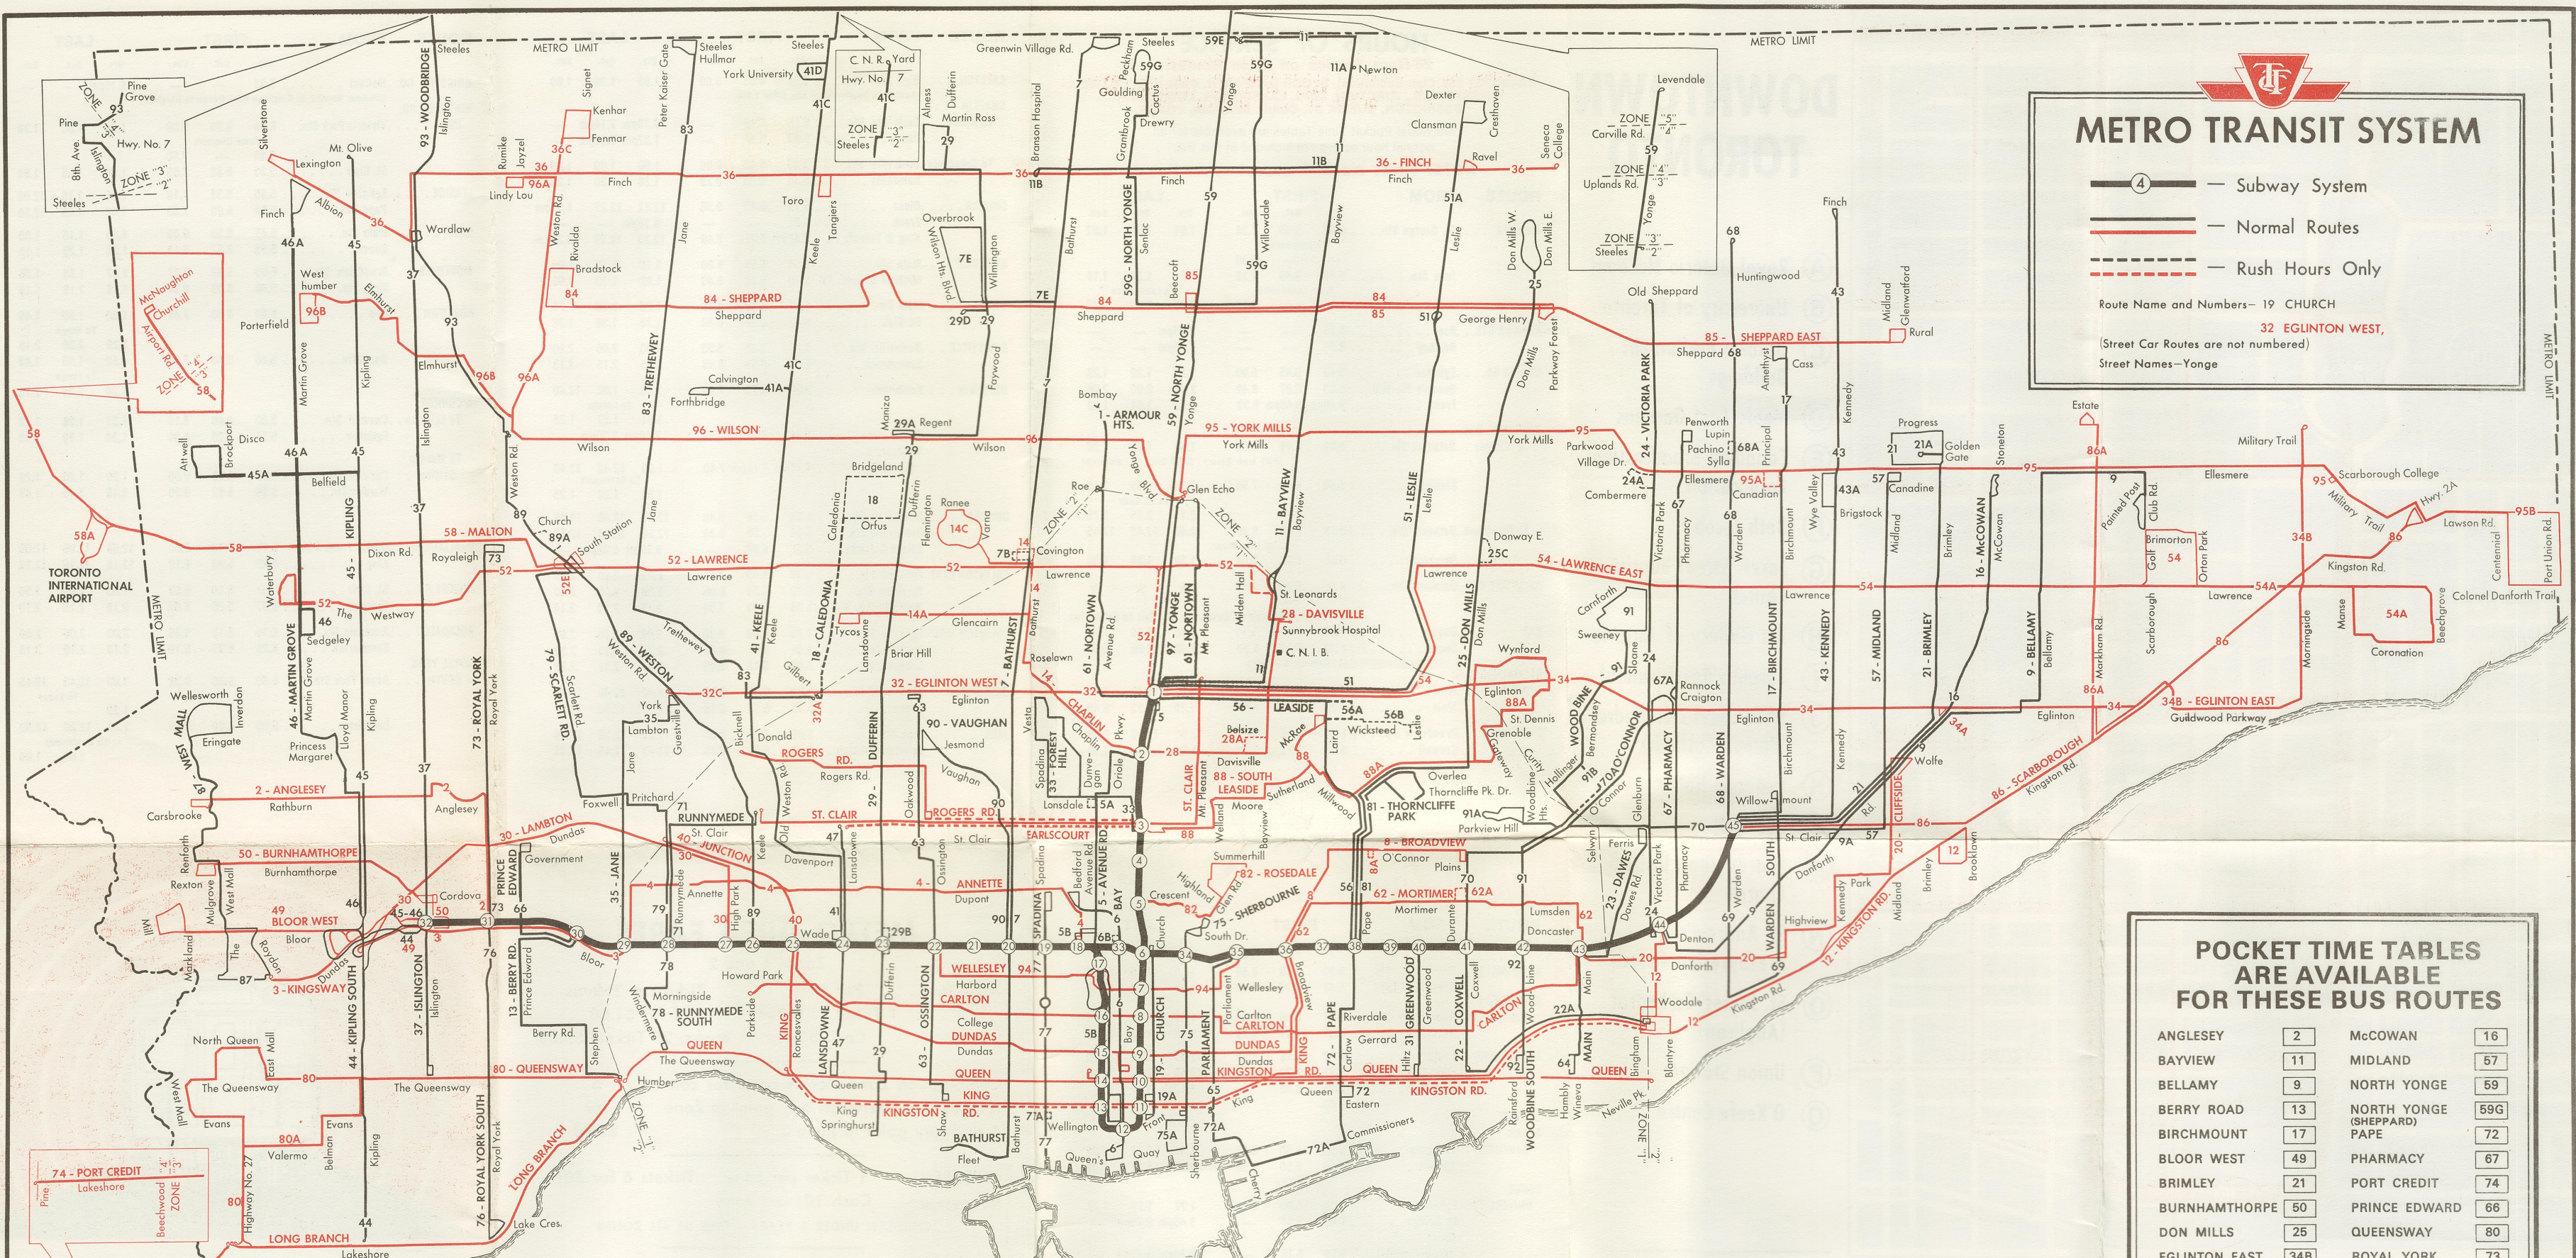

METRO TRANSIT SYSTEM

- Subway System
- Normal Routes
- Rush Hours Only

Route Name and Numbers - 19 CHURCH
32 EGLINTON WEST,
(Street Car Routes are not numbered)
Street Names - Yonge

POCKET TIME TABLES ARE AVAILABLE FOR THESE BUS ROUTES

SUBWAY STATION INDEX

Street numbers shown are on major parallel streets served by the subway.

1 EGLINTON	2200 Yonge St.	16 QUEEN'S PARK	1 Queen's Pk. At College	31 ROYAL YORK	3012 Bloor St. W.
2 DAVISVILLE	1900 Yonge St.	17 MUSEUM	95 Queen's Pk. At Bloor	32 ISLINGTON	3286 Bloor St. W.
3 ST. CLAIR	1441 Yonge St.	18 ST. GEORGE	323 Bloor St. W.	33 BAY	64 Bloor St. W.
4 SUMMERHILL	1189 Yonge St.	19 SPADINA	371 Bloor St. W.	34 SHERBOURNE	420 Bloor St. E.
5 ROSEDALE	1009 Yonge St.	20 BATHURST	565 Bloor St. W.	35 CASTLE FRANK	687 Bloor St. E.
6 BLOOR-YONGE	733 Yonge St.	21 CHRISTIE	726 Bloor St. W.	36 BROADVIEW	90 Danforth Av.
7 WELLESLEY	551 Yonge St.	22 OSSINGTON	883 Bloor St. W.	37 CHESTER	370 Danforth Av.
8 COLLEGE	448 Yonge St.	23 DUFFERIN	1126 Bloor St. W.	38 PAPE	650 Danforth Av.
9 DUNDAS	300 Yonge St.	24 LANSDOWNE	1287 Bloor St. W.	39 DONLANDS	990 Danforth Av.
10 QUEEN	171 Yonge St.	25 DUNDAS WEST	1525 Bloor St. W.	40 GREENWOOD	1177 Danforth Av.
11 KING	70 Yonge St.	26 KEELE	1733 Bloor St. W.	41 COXWELL	1568 Danforth Av.
12 UNION	48 Front St.	27 HIGH PARK	1874 Bloor St. W.	42 WOODBINE	2072 Danforth Av.
13 ST. ANDREW	147 University At King	28 RUNNYMEDE	2218 Bloor St. W.	43 MAIN STREET	2550 Danforth Av.
14 OSGOODE	250 University At Queen	29 JANE	2440 Bloor St. W.	44 VICTORIA PARK	3060 Danforth Av.
15 ST. PATRICK	443 University At Dundas	30 OLD MILL	2676 Bloor St. W.	45 WARDEN	3276 St. Clair E.

TRANSIT INFORMATION:
487-2424
LOST AND FOUND OFFICE:
924-2136
(Bay Subway Station)

ALL ROUTES AND TIMES SUBJECT TO CHANGE
ENTIRE SUBWAY SYSTEM IN ZONE "1"

UNIVERSITY SUBWAY
REPLACED BY AVENUE ROAD BUS AFTER 9.40 P.M. MONDAY THROUGH SATURDAY AND ALL DAY SUNDAY & HOLIDAYS