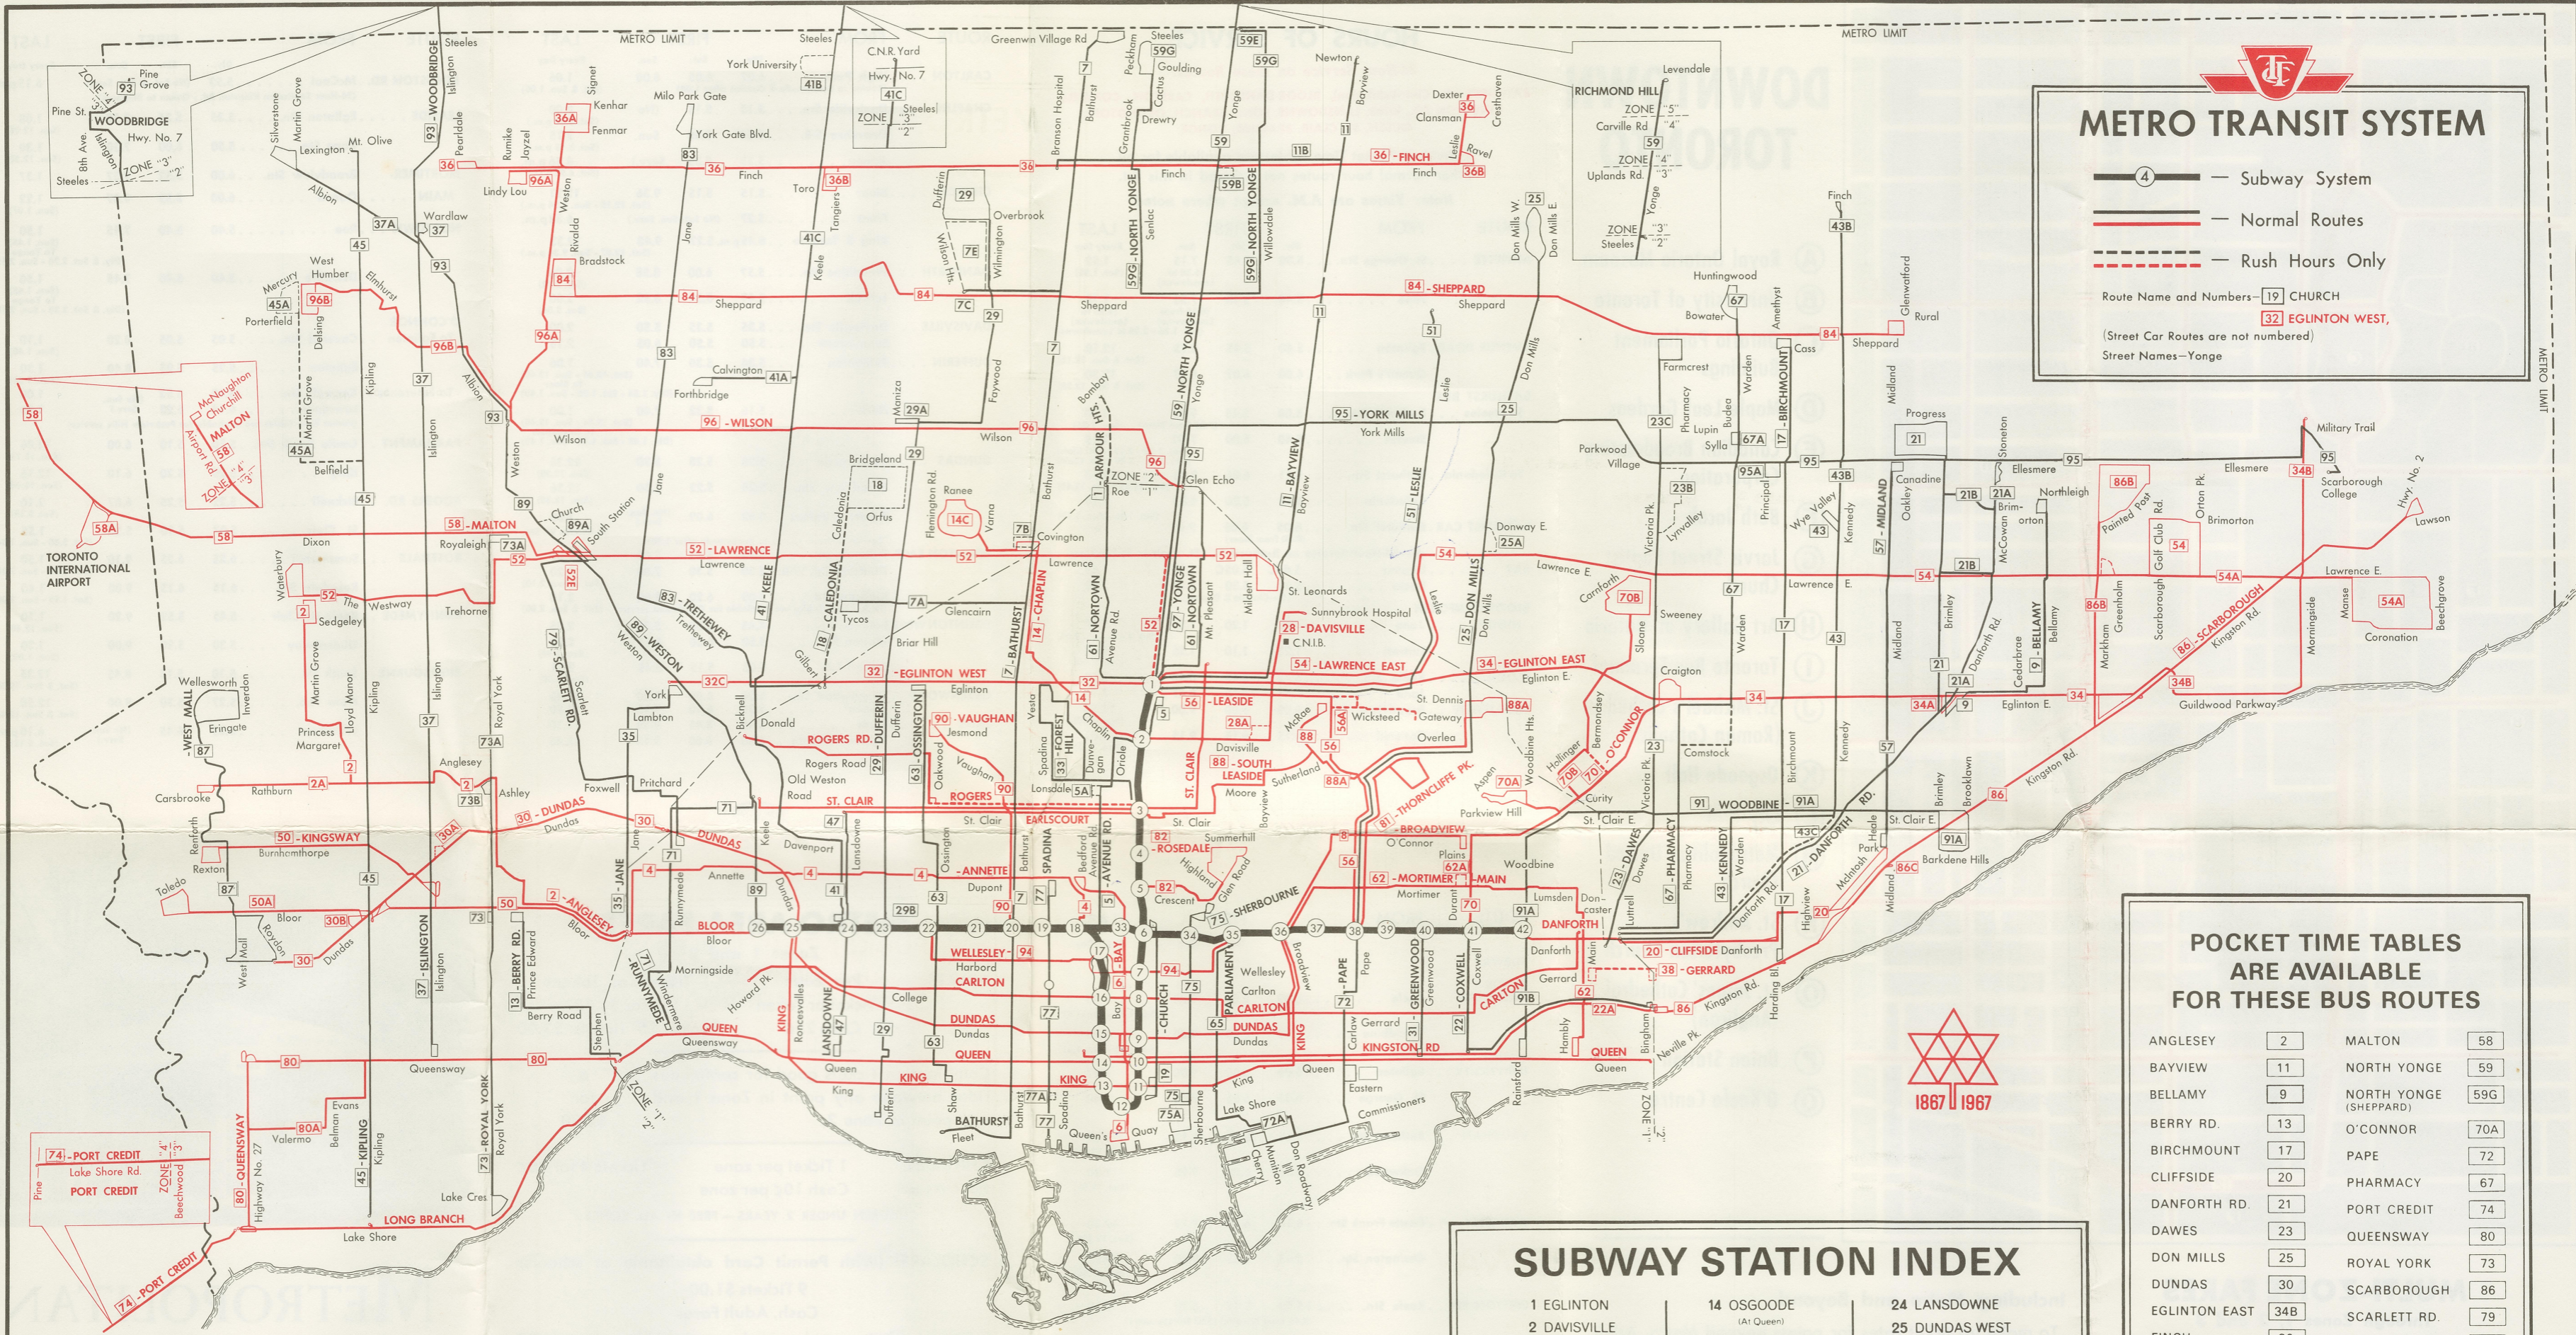

# METRO TRANSIT SYSTEM

- Subway System
- Normal Routes
- Rush Hours Only

Route Name and Numbers — 19 CHURCH  
 32 EGLINTON WEST,  
 (Street Car Routes are not numbered)  
 Street Names — Yonge

## POCKET TIME TABLES ARE AVAILABLE FOR THESE BUS ROUTES

ANGLESEY	2	MALTON	58
BAYVIEW	11	NORTH YONGE	59
BELLAMY	9	NORTH YONGE (SHEPPARD)	59G
BERRY RD.	13	O'CONNOR	70A
BIRCHMOUNT	17	PAPE	72
CLIFFSIDE	20	PHARMACY	67
DANFORTH RD.	21	PORT CREDIT	74
DAWES	23	QUEENSWAY	80
DON MILLS	25	ROYAL YORK	73
DUNDAS	30	SCARBOROUGH	86
EGLINTON EAST	34B	SCARLETT RD.	79
FINCH	36	SHEPPARD	84
FOREST HILL	33	SOUTH LEASIDE	88
ISLINGTON	37	THORNCLIFFE PK.	81
KEELE	41	TRETHEWEY	83B
KENNEDY	43	WEST MALL	87
KINGSWAY	50	WILSON	96
KIPLING	45	WOODBINE	91
LAWRENCE	52	WOODBIDGE	93
LAWRENCE EAST	54	YORK MILLS	95
LESLIE	51		

## SUBWAY STATION INDEX

1 EGLINTON	14 OSGOODE (At Queen)	24 LANSDOWNE
2 DAVISVILLE	15 ST. PATRICK (At Dundas)	25 DUNDAS WEST
3 ST. CLAIR	16 QUEEN'S PARK (At College)	26 KEELE
4 SUMMERHILL	17 MUSEUM (At Bloor)	33 BAY
5 ROSEDALE	18 ST. GEORGE	34 SHERBOURNE
6 BLOOR-YONGE	19 SPADINA	35 CASTLE FRANK
7 WELLESLEY	20 BATHURST	36 BROADVIEW
8 COLLEGE	21 CHRISTIE	37 CHESTER
9 DUNDAS	22 OSSINGTON	38 PAPE
10 QUEEN	23 DUFFERIN	39 DONLANDS
11 KING		40 GREENWOOD
12 UNION		41 COXWELL
13 ST. ANDREW (At King)		42 WOODBINE

**TRANSIT INFORMATION:**  
 487-2424  
**LOST AND FOUND OFFICE:**  
 924-2136  
 (Bay Subway Station)