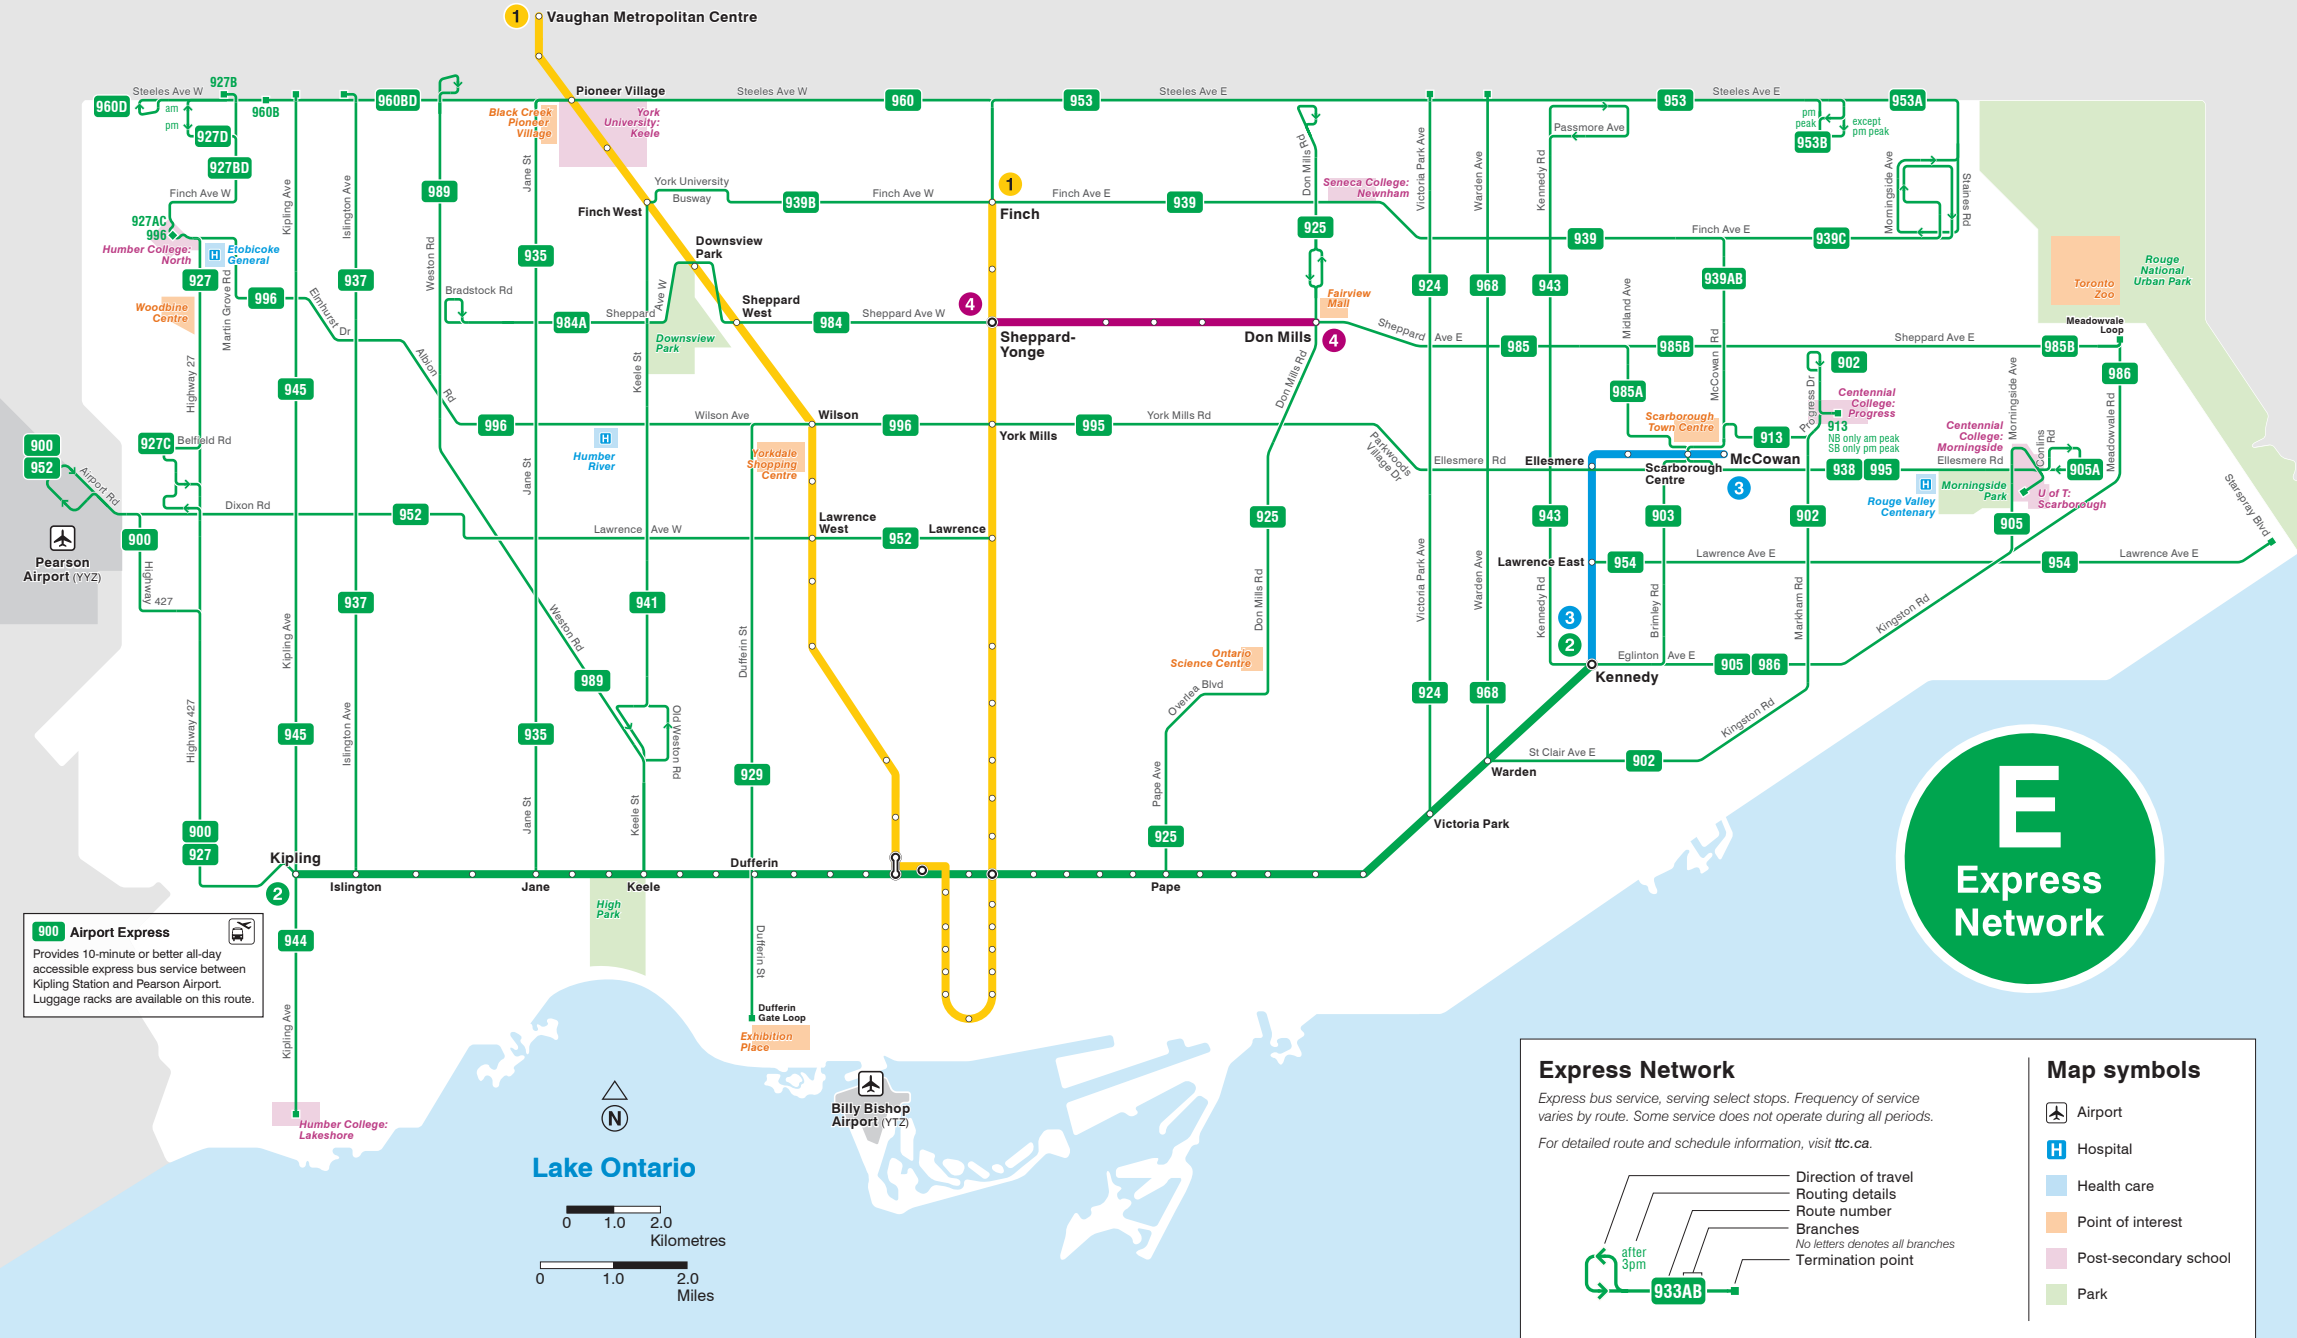

Express Network Map

900 Airport Express
 Provides 10-minute or better all-day accessible express bus service between Kipling Station and Pearson Airport. Luggage racks are available on this route.

Express Network

Express bus service, serving select stops. Frequency of service varies by route. Some service does not operate during all periods.

For detailed route and schedule information, visit ttc.ca.

Map symbols

- Airport
- Hospital
- Health care
- Point of interest
- Post-secondary school
- Park