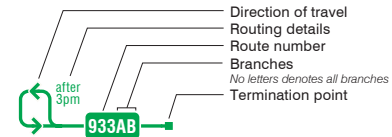

Express Network Map

900 Airport Express
 Provides 10-minute or better all-day accessible express bus service between Kipling Station and Pearson Airport. Luggage racks are available on this route.

Express Network

Express bus service, serving select stops. Frequency of service varies by route. Some service does not operate during all periods.

For detailed route and schedule information, visit ttc.ca.

Map symbols

- Airport
- Hospital
- Health care
- Point of interest
- Post-secondary school
- Park