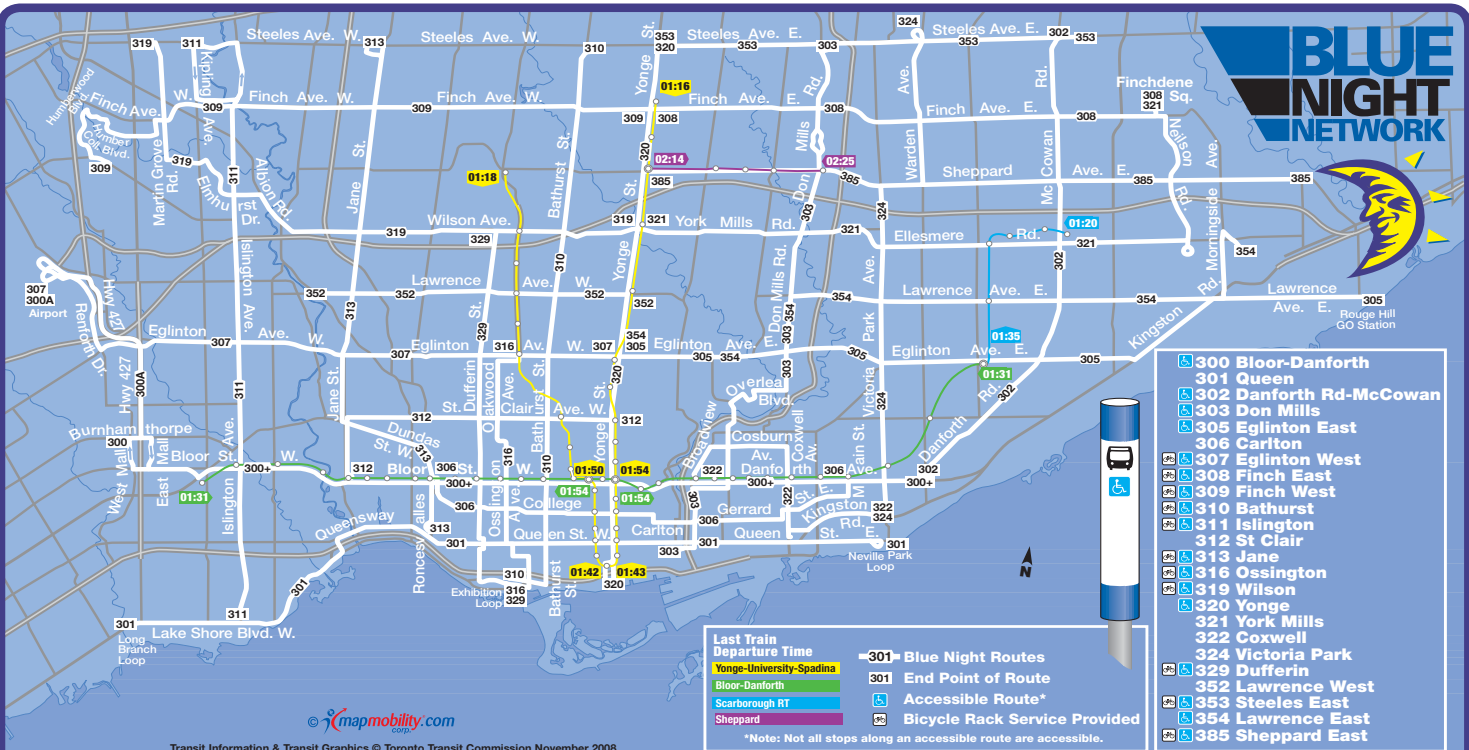

BLUE NIGHT NETWORK

mapmobility.com

Blue Night transit stops are marked with reflective blue bands. Service, every 30 minutes or better, from approximately 1:30am to 5:00am. Subway/RT service begins approximately 6:00am on weekdays & Saturdays, 9:00am on Sundays, Holiday start times vary. Visit www.ttc.ca