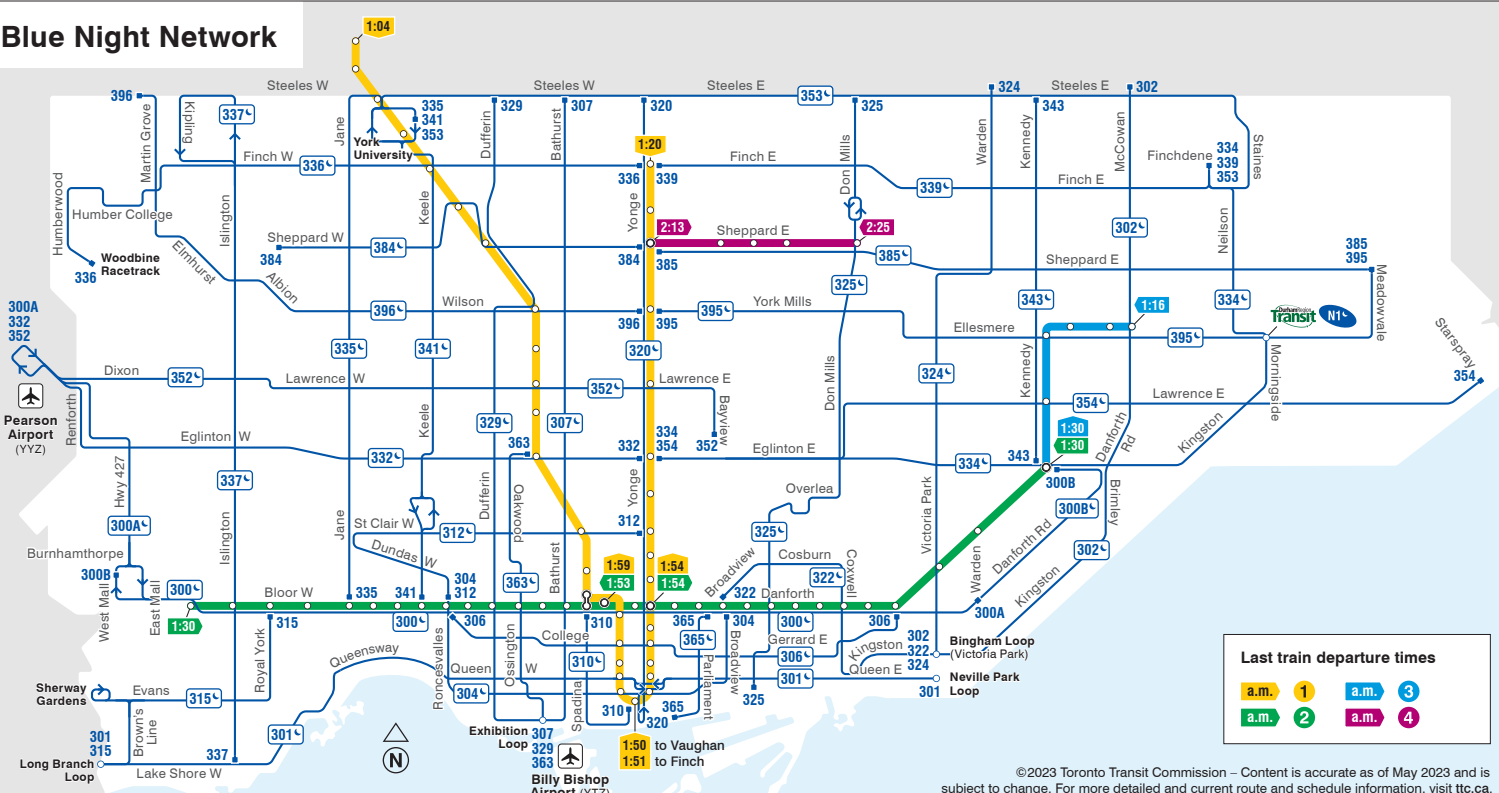

System Map

Subway

1 2 3 4

Subway lines

Regular station Interchange station

Intercity station Accessible station

Customer service locations

- TTC Customer Service Centre
- Lost Articles Office
- Photo ID Office

Streetcars and buses

Direction of travel
Routing details
Route number
Branches
Additional fare required
Terminus point

Local service

- Ten-Minute Network
- Regular service
- Limited service

Special services

- Express Network
- Seasonal service
- Community Bus
- Blue Night Network

Map symbols

- Streetcar loop
- Commuter rail station
- Airport
- Hospital
- Toronto Public Library
- Health care
- Point of interest
- Post-secondary school
- Transportation/government
- Park
- Access Hub
- Additional fare required

Transit partners

- UP** (Union Pearson Express)
- GO Transit**
- Ontario Northland**
- York Region Transit**
- mWay**
- Brampton Transit**
- Durham Region Transit**
- VIA Rail**