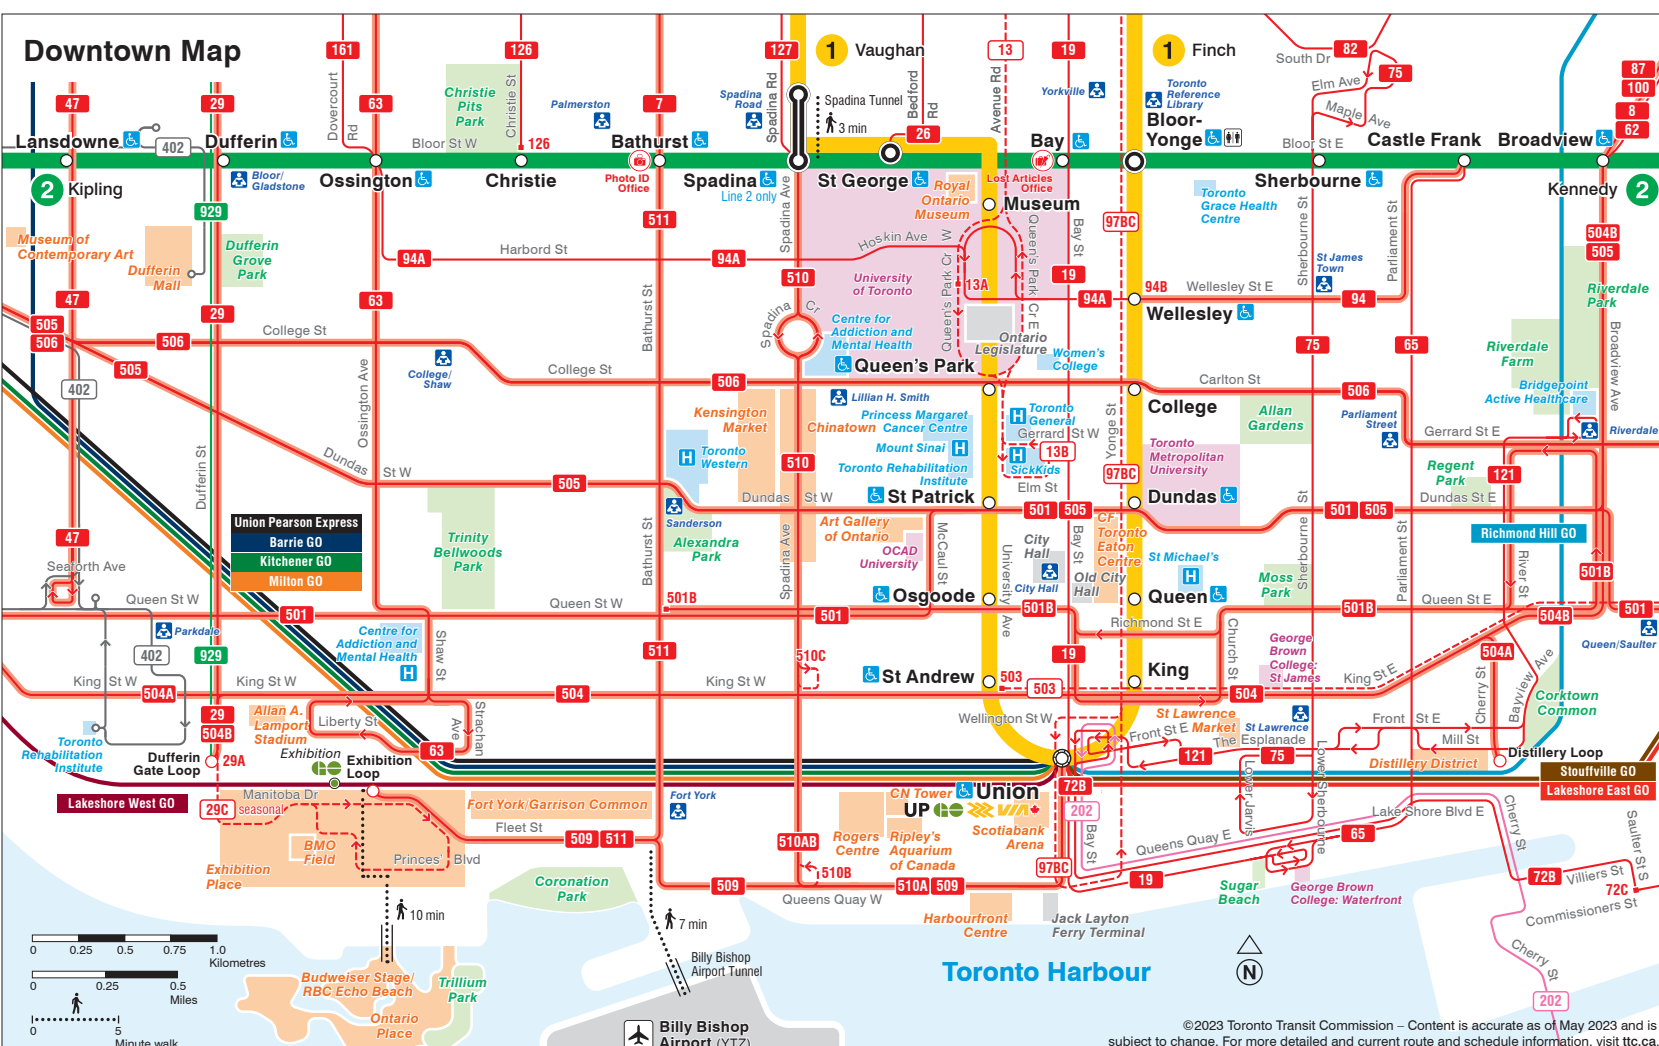

System Map

Subway

1 2 3 4

Subway lines

Regular station Interchange station

Intercity station Accessible station

Customer service locations

- TTC Customer Service Centre
- Lost Articles Office
- Photo ID Office

Streetcars and buses

Direction of travel
Routing details
Route number
Branches
Additional fare required
Terminus point

Local service

- Ten-Minute Network
- Regular service
- Limited service

Special services

- Express Network
- Seasonal service
- Community Bus
- Blue Night Network

Map symbols

- Streetcar loop
- Commuter rail station
- Airport
- Hospital
- Toronto Public Library
- Health care
- Point of interest
- Post-secondary school
- Transportation/government
- Park
- Access Hub
- Additional fare required

Transit partners

- UP** (Union Pearson Express)
- GO Transit**
- Ontario Northland**
- York Region Transit**
- mWay**
- Brampton Transit**
- Durham Region Transit**
- VIA Rail**