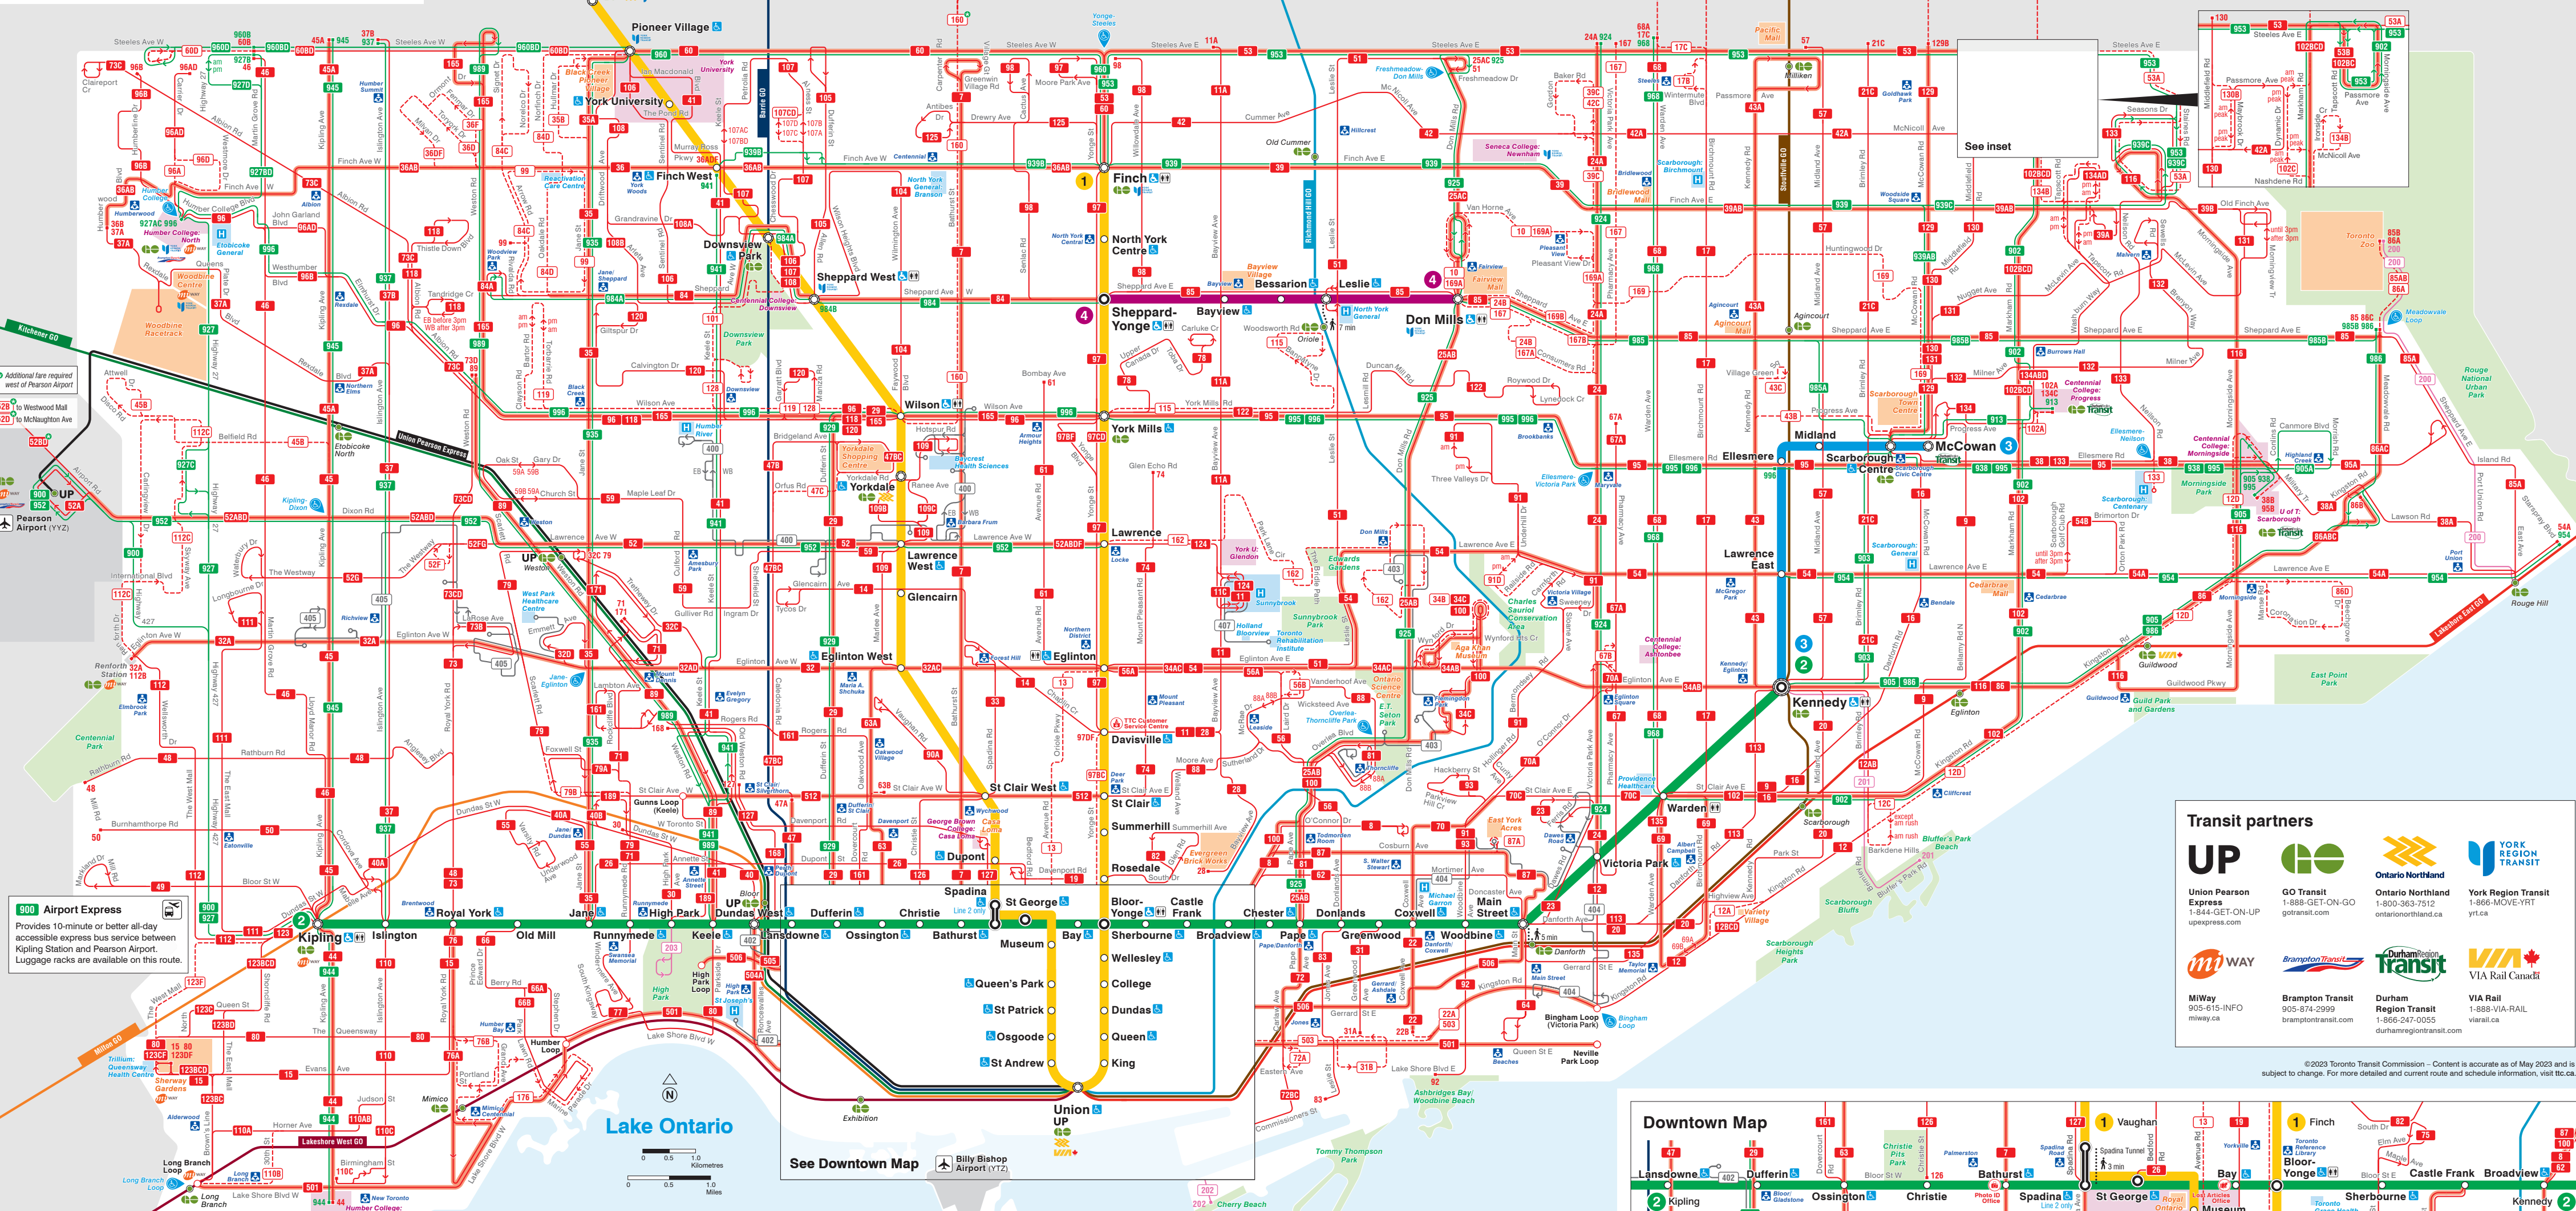

System Map

Subway

1 2 3 4

Subway lines

Regular station Interchange station

Intercity station Accessible station

Customer service locations

- TTC Customer Service Centre
- Lost Articles Office
- Photo ID Office

Streetcars and buses

Direction of travel
Routing details
Route number
Branches
Additional fare required
Terminus point

Local service

- Ten-Minute Network
- Regular service
- Limited service

Special services

- Express Network
- Seasonal service
- Community Bus
- Blue Night Network

Map symbols

- Streetcar loop
- Commuter rail station
- Airport
- Hospital
- Toronto Public Library
- Health care
- Point of interest
- Post-secondary school
- Transportation/government
- Park
- Access Hub
- Additional fare required

Transit partners

- UP** (Union Pearson Express)
- GO Transit**
- Ontario Northland**
- York Region Transit**
- mWay**
- Brampton Transit**
- Durham Region Transit**
- VIA Rail**