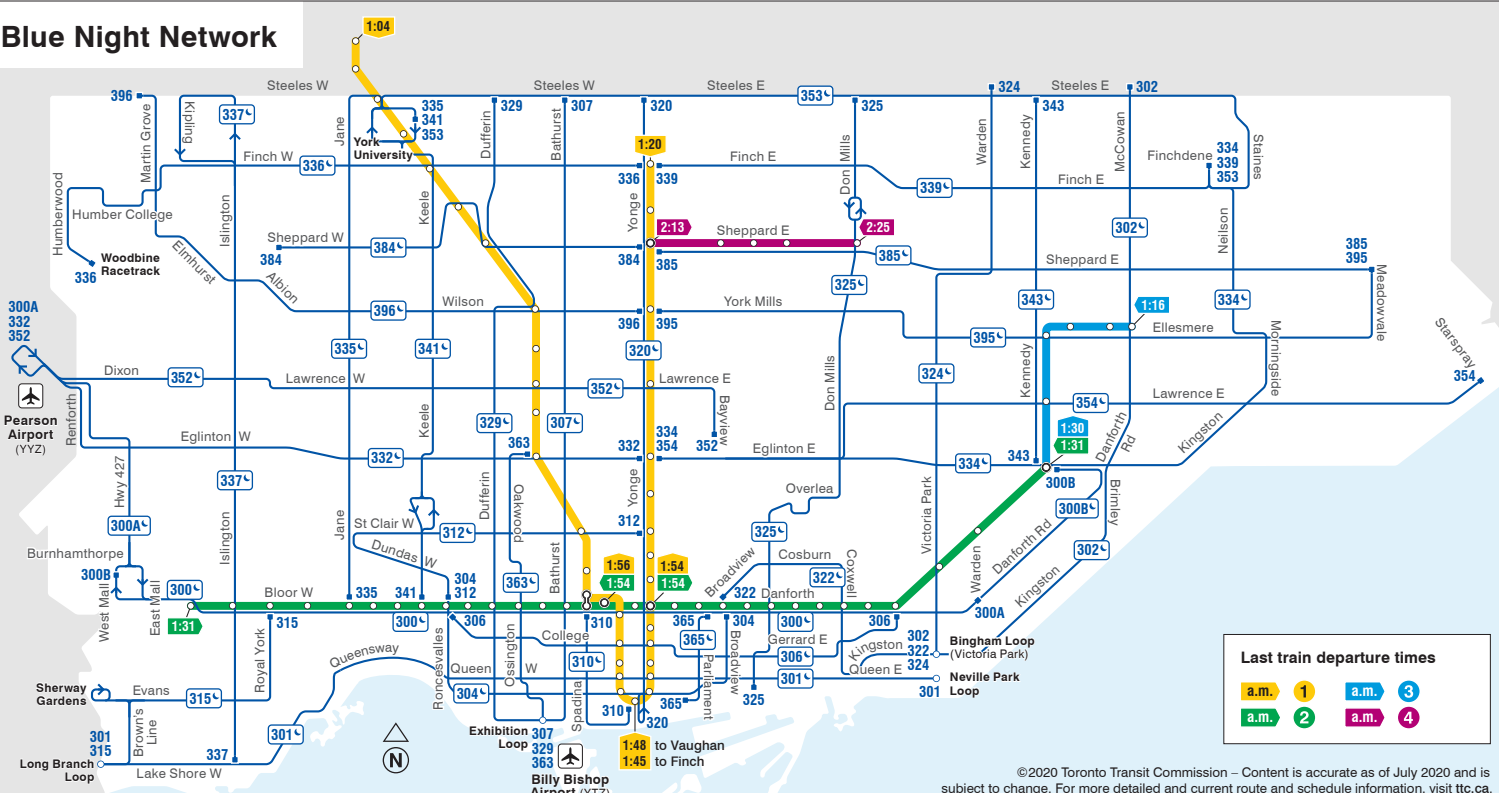

System Map

Subway

1 2 3 4

Subway lines

Regular station Interchange station

Intermodal station Accessible station

Washroom

Streetcars and buses

Direction of travel
Routing details
Route number
Branches
No letters denotes all branches.
Additional fare required
Terminus point

Seasonal service
Operates at limited times of the year.
For details on periods of operation, refer to route page on ttc.ca.

Local service

- Ten-Minute Network
  10-minute or better service from 6 a.m. to 1 a.m. Monday to Saturday; operates from 8 a.m. to 1 a.m. on Sundays.
- Regular service
  Operates all day, every day, until 1 a.m.
- Limited service
  Operates at limited times of day. Frequency of service varies by route. Some service does not operate during all periods.

Network service

- Express Network
  Express bus service, serving select stops. Frequency of service varies by route. Some service does not operate during all periods.
- Community Bus
  Neighborhood midday service, Monday to Friday, connecting seniors' residences with local points of interest. Flag down anywhere along route.
- Blue Night Network
  30-minute or better service, from approximately 1:30 a.m. to the start of subway service (approximately 6 a.m. on weekdays and Saturdays; 8 a.m. on Sundays).

Map symbols

- Streetcar loop
- Commuter rail station
- Airport
- Hospital
  24-hour emergency services
- Toronto Public Library
- Health care
- Point of interest
- Transportation/government
- Post-secondary school
- Park
- Access Hub
  Accessible transit stop with a more comfortable shelter, served by Wheel-Trans
- Additional fare required
  For more information on TTC fares, visit ttc.ca/fares