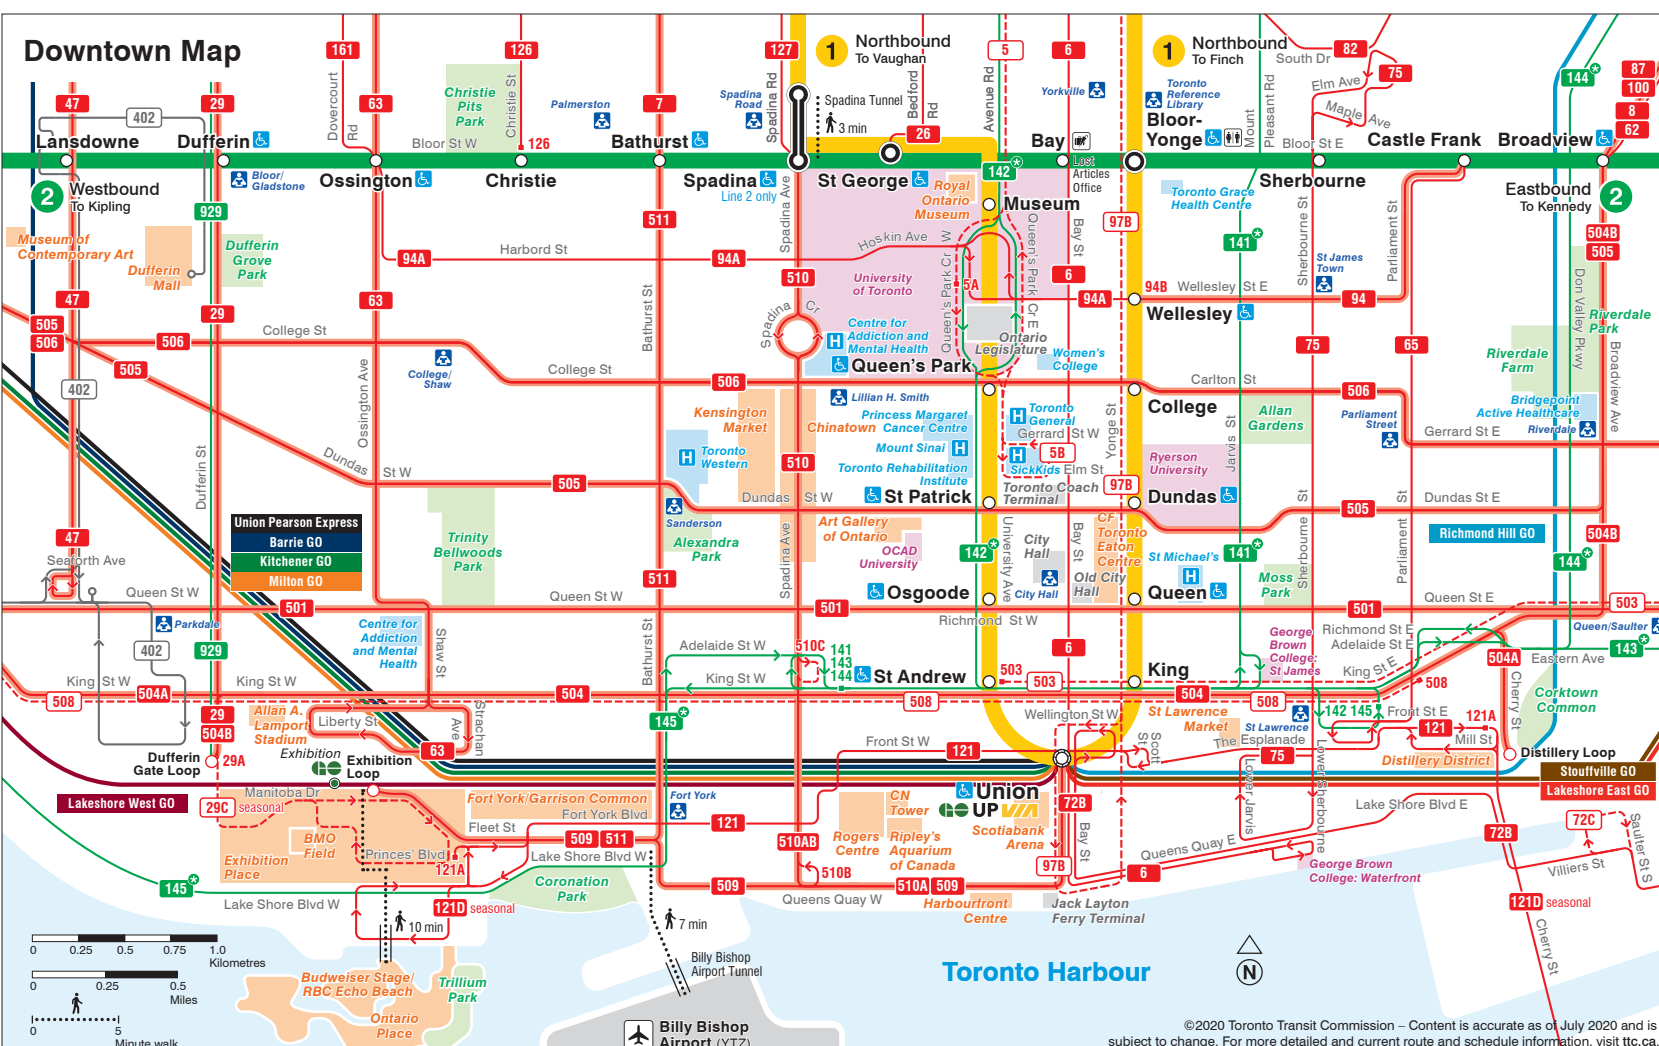

Transit partners

GO Transit
1-888-GO-TORONTO
gotransit.com

York Region Transit
1-866-MOVE-YRT
yrt.ca

MiWay
905-615-INFO
miway.ca

Brampton Transit
905-874-2999
bramptontransit.com

Durham Region Transit
1-866-247-0055
durhamregiontransit.com