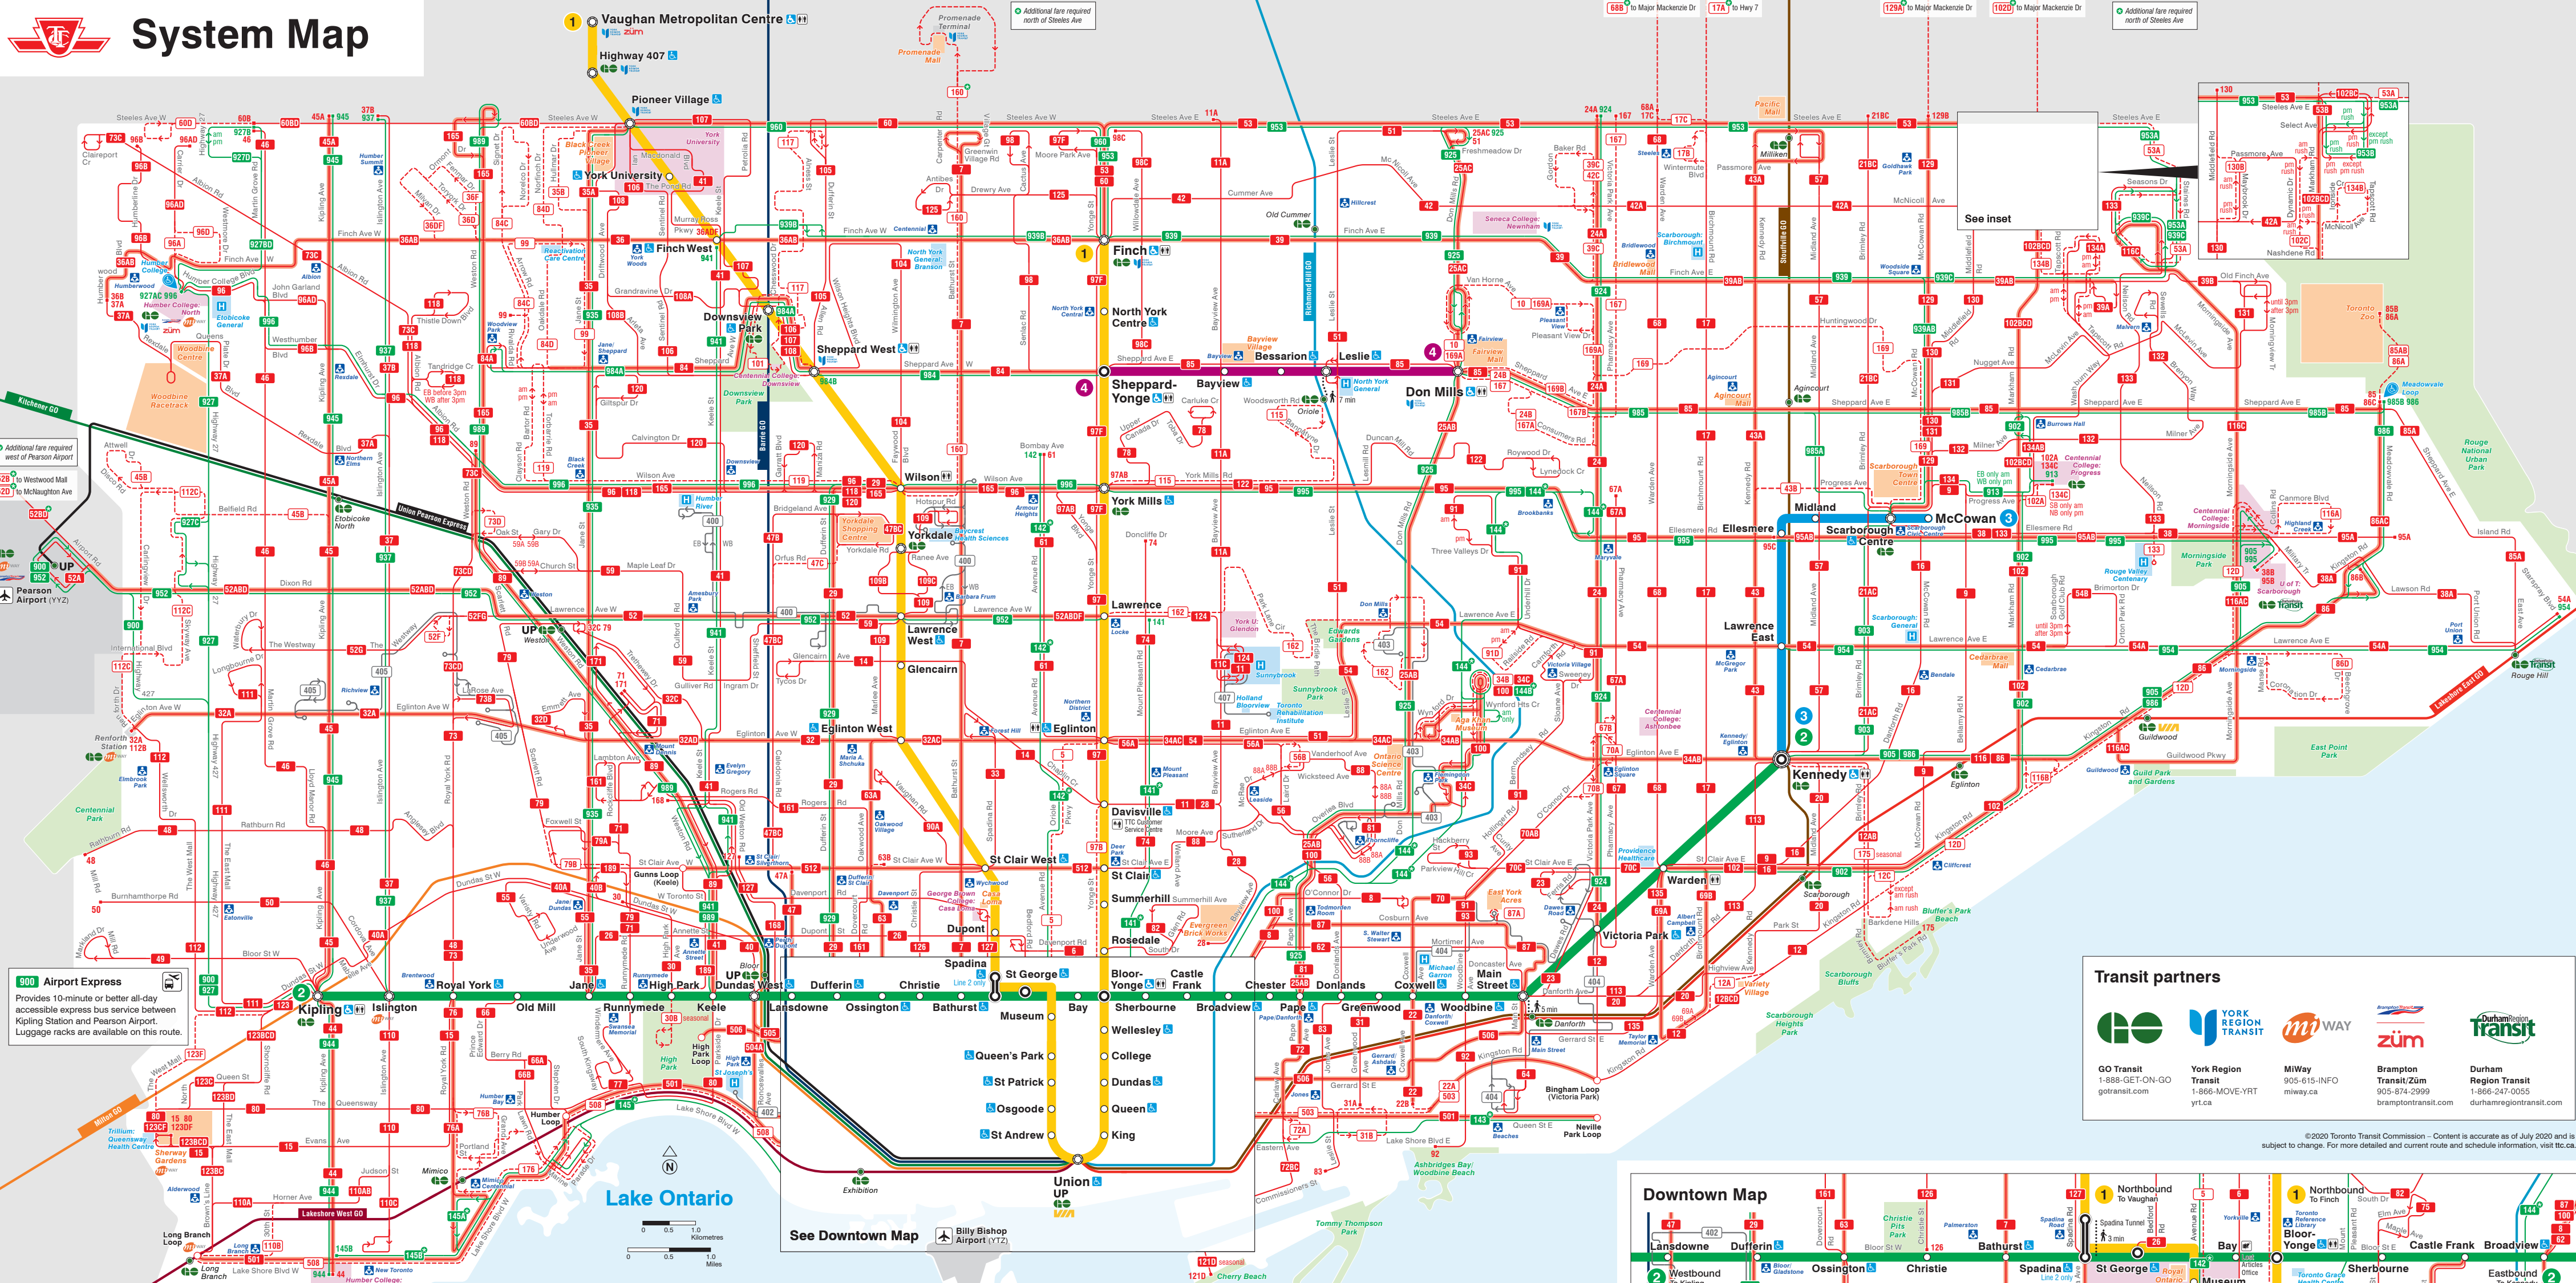

System Map

Subway

1 2 3 4

Subway lines

Regular station Interchange station

Intermodal station Accessible station

Washroom

Streetcars and buses

Direction of travel
Routing details
Route number
Branches
No letters denotes all branches.
Additional fare required
Terminus point

Seasonal service
Operates at limited times of the year.
For details on periods of operation, refer to route page on ttc.ca.

Local service

- Ten-Minute Network
  10-minute or better service from 6 a.m. to 1 a.m. Monday to Saturday; operates from 8 a.m. to 1 a.m. on Sundays.
- Regular service
  Operates all day, every day, until 1 a.m.
- Limited service
  Operates at limited times of day. Frequency of service varies by route. Some service does not operate during all periods.

Network service

- Express Network
  Express bus service, serving select stops. Frequency of service varies by route. Some service does not operate during all periods.
- Community Bus
  Neighborhood midday service, Monday to Friday, connecting seniors' residences with local points of interest. Flag down anywhere along route.
- Blue Night Network
  30-minute or better service, from approximately 1:30 a.m. to the start of subway service (approximately 6 a.m. on weekdays and Saturdays; 8 a.m. on Sundays).

Map symbols

- Streetcar loop
- Commuter rail station
- Airport
- Hospital
  24-hour emergency services
- Toronto Public Library
- Health care
- Point of interest
- Transportation/government
- Post-secondary school
- Park
- Access Hub
  Accessible transit stop with a more comfortable shelter, served by Wheel-Trans
- Additional fare required
  For more information on TTC fares, visit ttc.ca/fares